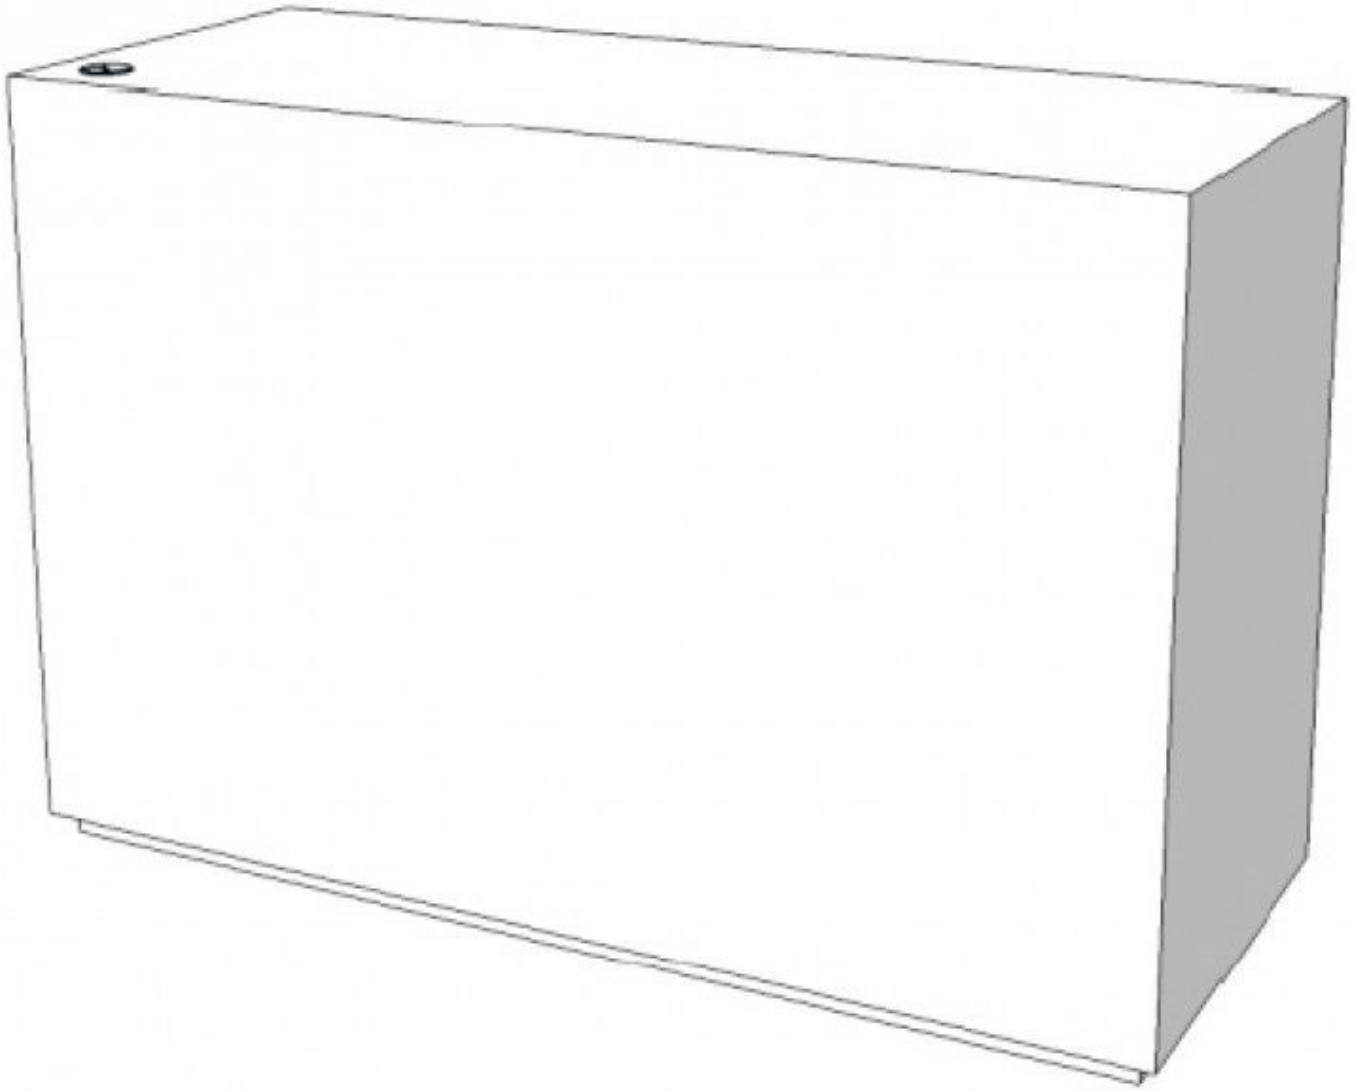

FEATURES

Brand	Comptoirs shopping
Base	
Fitting	
Color	Noir
Ref	com-mag-noi-2814
ID	2814
Delivery schedule	1-5 working days
Category	Modern counter display
Type	Store furniture

DETAIL

Find the furniture that suits you in our reception desk and cashier counters for store section.

Our countertops are ideal solutions to enhance and optimize your point of sale. Specializing in store furniture equipment, Manneqins Shopping is committed to offering you solutions to sell more.

Thanks to our reception desks and our cash counters, you will welcome your customers in the best conditions.

We offer kiosks for all shops and or your stands at trade fairs.

Shop counter black shiny marble effect 150cm

Modern counter display - Photo n° 4