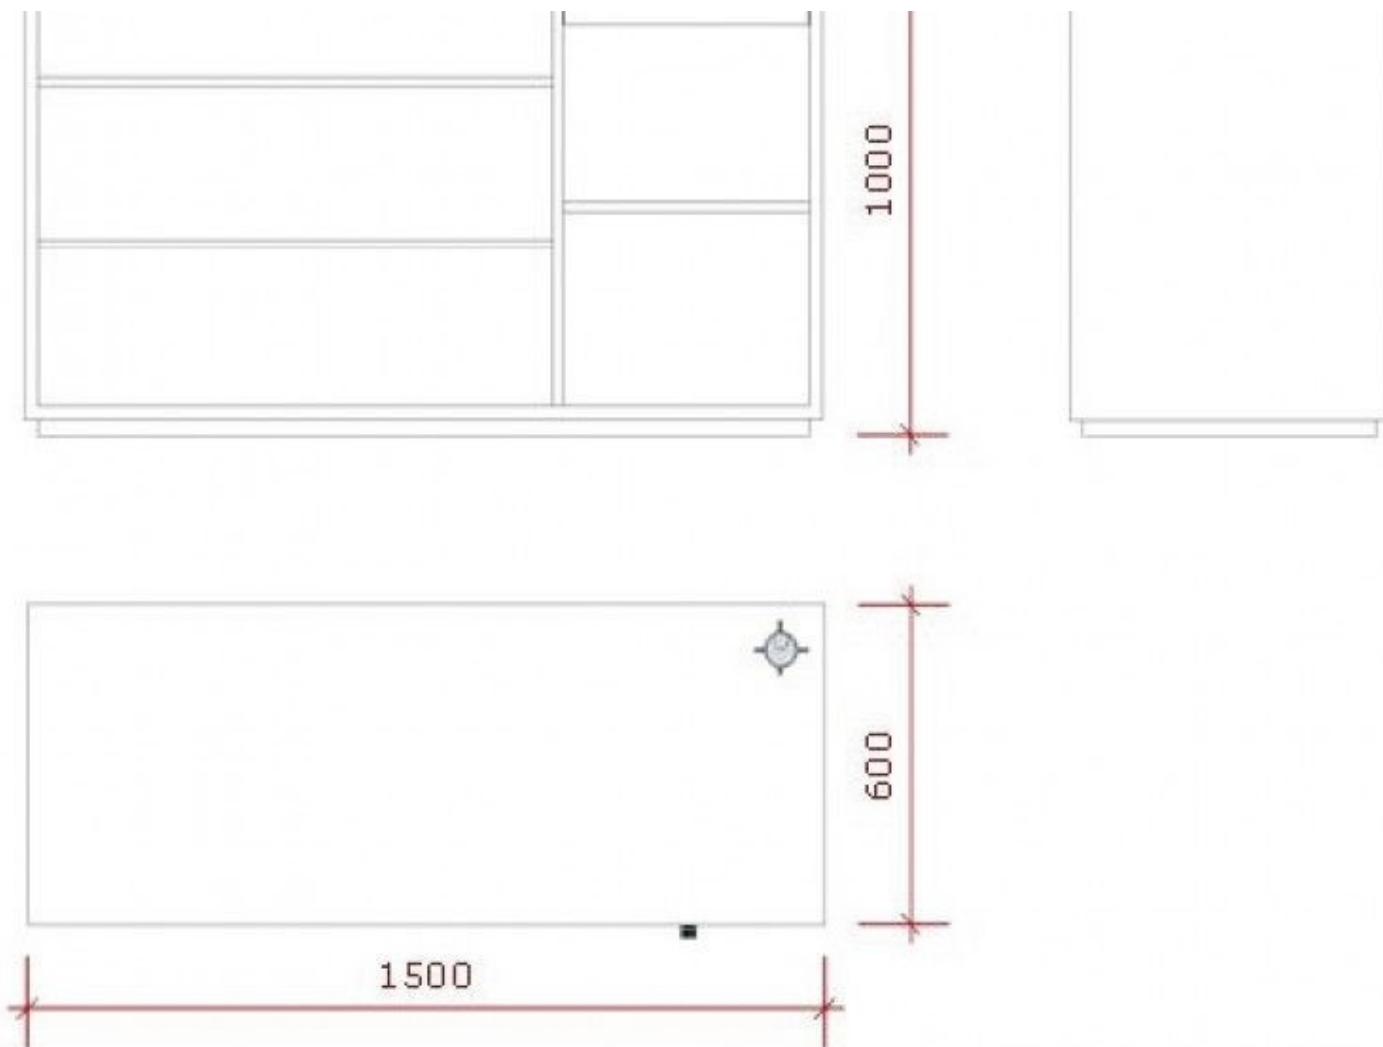

FEATURES

Brand	Comptoirs shopping
Base	
Fitting	
Color	Noir
Ref ID	com-mag-noi-2814 2814
Delivery schedule	1-5 working days
Category	Modern counter display
Type	Store furniture

DETAIL

Find the furniture that suits you in our reception desk and cashier counters for store section.

Our countertops are ideal solutions to enhance and optimize your point of sale. Specializing in store furniture equipment, Manneqins Shopping is committed to offering you solutions to sell more.

Thanks to our reception desks and our cash counters, you will welcome your customers in the best conditions.

We offer kiosks for all shops and or your stands at trade fairs.

Shop counter black shiny marble effect 150cm

Modern counter display - Photo n° 6