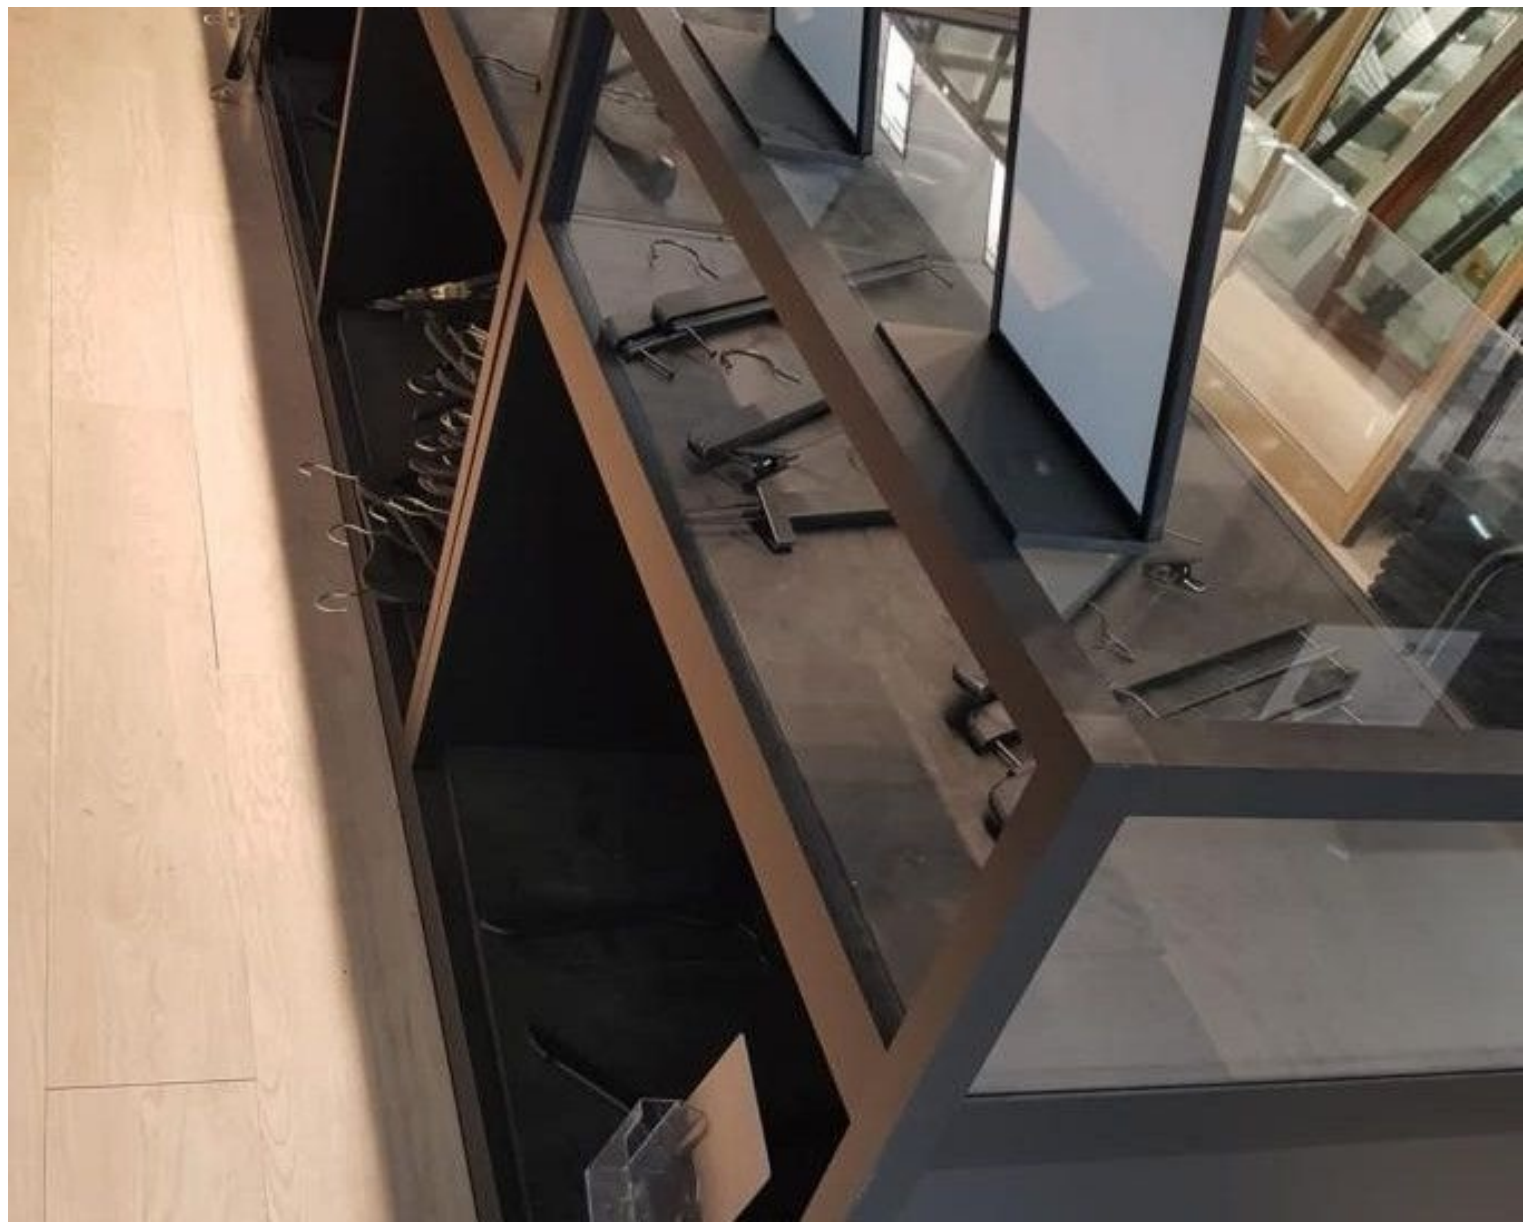

DESCRIPTION

Phone shop counter with showcase Wide: 100 cm
High: 100 cm
Deep: 60 cm

Phone shop counter with showcase 100cm

Modern counter display - Photo n° 1

FEATURES

Brand	Comptoirs shopping
Base	
Fitting	
Color	Noir
Ref	com-de-mag-3582
ID	3582
Delivery schedule	1-5 working days
Category	Modern counter display
Type	Store furniture

Phone shop counter with showcase 100cm

Modern counter display - Photo n° 4

FEATURES

Brand	Comptoirs shopping
Base	
Fitting	
Color	Noir
Ref	com-de-mag-3582
ID	3582
Delivery schedule	1-5 working days
Category	Modern counter display
Type	Store furniture

DETAIL

Phone shop counter with showcase 100cm

Modern counter display - Photo n° 5

FEATURES

Brand	Comptoirs shopping
Base	
Fitting	
Color	Noir
Ref	com-de-mag-3582
ID	3582
Delivery schedule	1-5 working days
Category	Modern counter display
Type	Store furniture