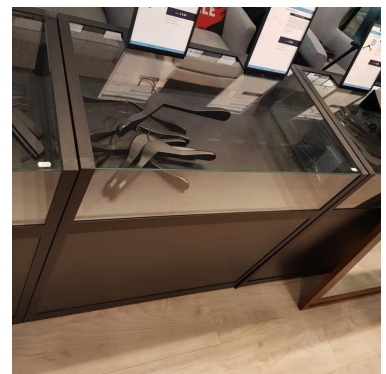

Phone shop counter with showcase 100cm **795.00 €Ex VAT**
Modern counter display

FEATURES

DETAIL

Brand	Comptoirs shopping
Base	
Fitting	
Color	Noir
Ref	com-de-mag-3582
ID	3582
Delivery schedule	1-5 working days
Category	Modern counter display
Type	Store furniture

DESCRIPTION

Phone shop counter with showcase Wide: 100 cm
High: 100 cm
Deep: 60 cm

Phone shop counter with showcase 100cm