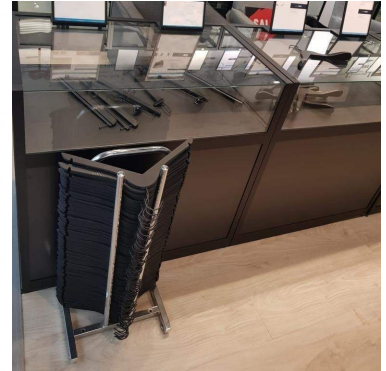

Phone shop counter with showcase 100cm **795.00 €Ex VAT**
Modern counter display

FEATURES

DETAIL

Brand	Comptoirs shopping
Base	
Fitting	
Color	Noir
Ref	com-de-mag-3582
ID	3582
Delivery schedule	1-5 working days
Category	Modern counter display
Type	Store furniture

DESCRIPTION

Phone shop counter with showcase Wide: 100 cm
High: 100 cm
Deep: 60 cm

Phone shop counter with showcase 100cm

Modern counter display - Photo n° 1

FEATURES

Brand	Comptoirs shopping
Base	
Fitting	
Color	Noir
Ref	com-de-mag-3582
ID	3582
Delivery schedule	1-5 working days
Category	Modern counter display
Type	Store furniture

DETAIL

Phone shop counter with showcase 100cm

Modern counter display - Photo n° 2

FEATURES

Brand	Comptoirs shopping
Base	
Fitting	
Color	Noir
Ref	com-de-mag-3582
ID	3582
Delivery schedule	1-5 working days
Category	Modern counter display
Type	Store furniture

DETAIL

Phone shop counter with showcase 100cm

Modern counter display - Photo n° 3

FEATURES

DETAIL

Brand	Comptoirs shopping
Base Fitting	
Color	Noir
Ref ID	com-de-mag-3582 3582
Delivery schedule	1-5 working days
Category	Modern counter display
Type	Store furniture