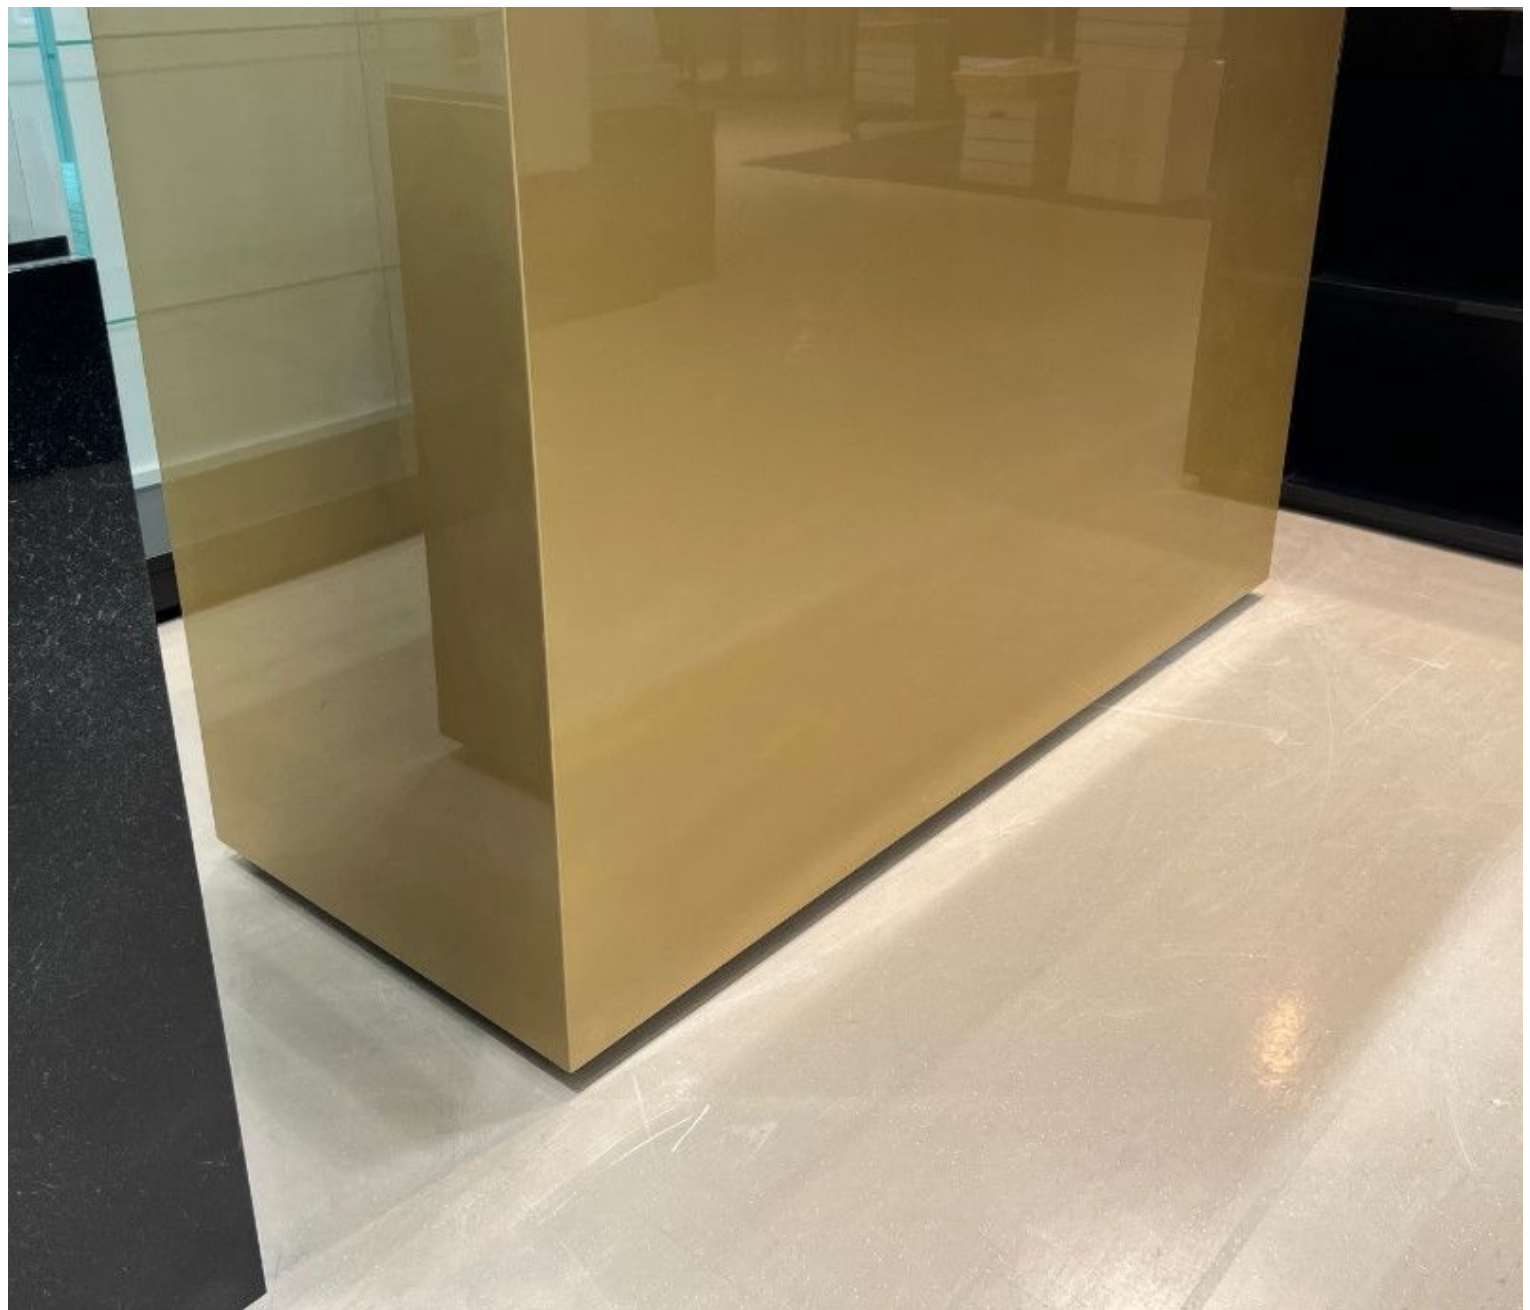

FEATURES

Brand	Mobilier shopping
Base	
Fitting	No fixing
Color	Or
Ref	com-fin-dor-3607
ID	3607
Delivery schedule	1-5 working days
Category	Modern counter display
Type	Store furniture

DETAIL

Mostrador acabado dorado 150cm
Modern counter display - Photo n° 5