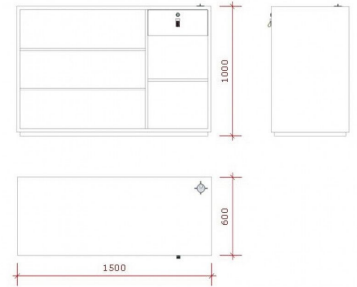

Mostrador acabado dorado 150cm **2 337.00 €Ex VAT** Modern counter display

FEATURES

DETAIL

Brand	Mobilier shopping
Base	
Fitting	No fixing
Color	Or
Ref	com-fin-dor-3607
ID	3607
Delivery schedule	1-5 working days
Category	Modern counter display
Type	Store furniture

DESCRIPTION

gold counter
Wide 150 cm, deep 60 cm..height 100 cm
With lockable drawer
RAL: Y2205I GOLD SPLENDOUR

Mostrador acabado dorado 150cm