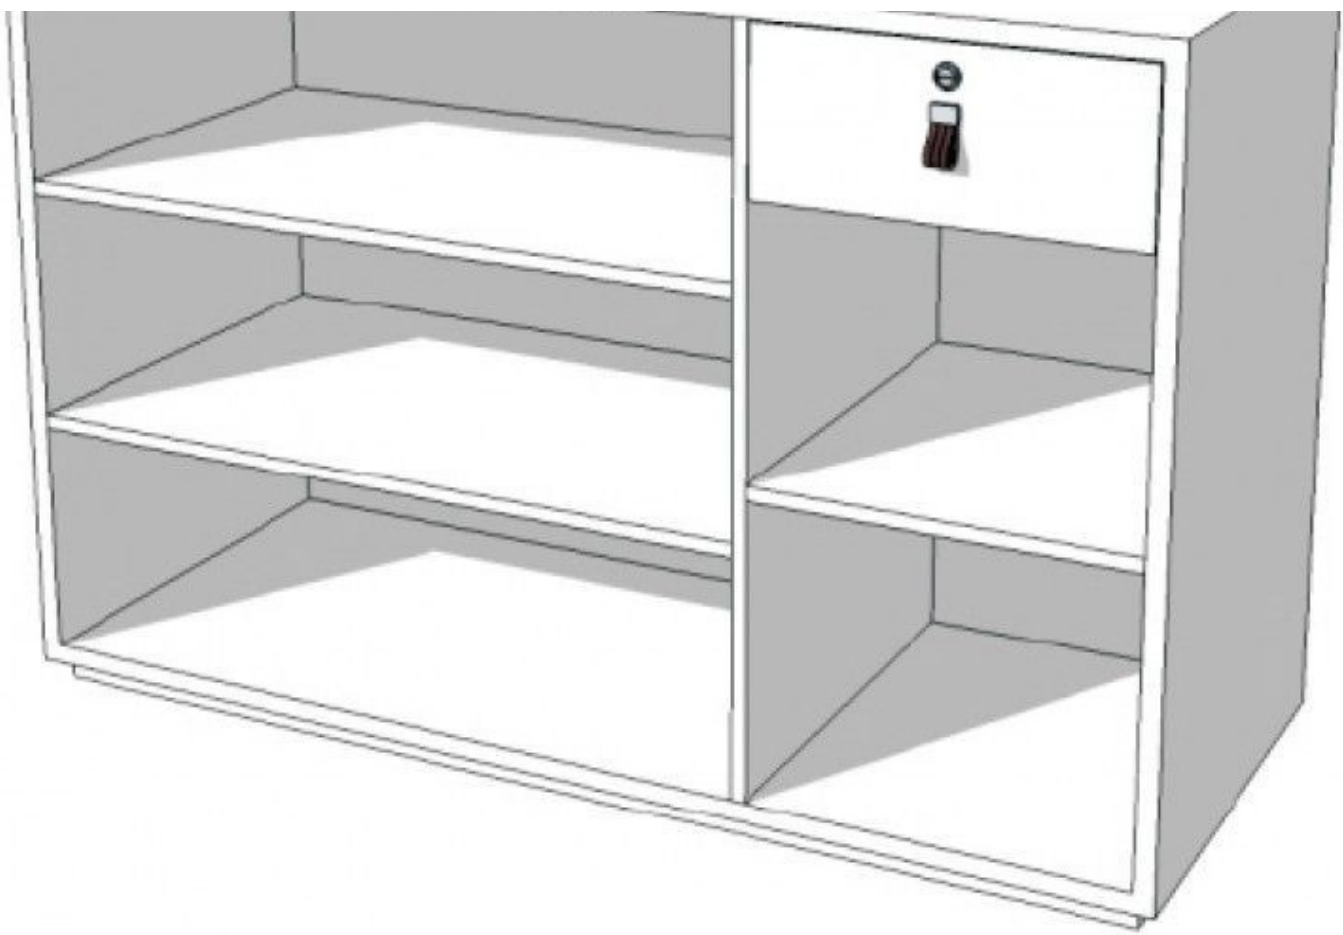

FEATURES

Brand	Mobilier shopping
Base	
Fitting	No fixing
Color	Or
Ref	com-fin-dor-3607
ID	3607
Delivery schedule	1-5 working days
Category	Modern counter display
Type	Store furniture

DETAIL

Mostrador acabado dorado 150cm
Modern counter display - Photo n° 7