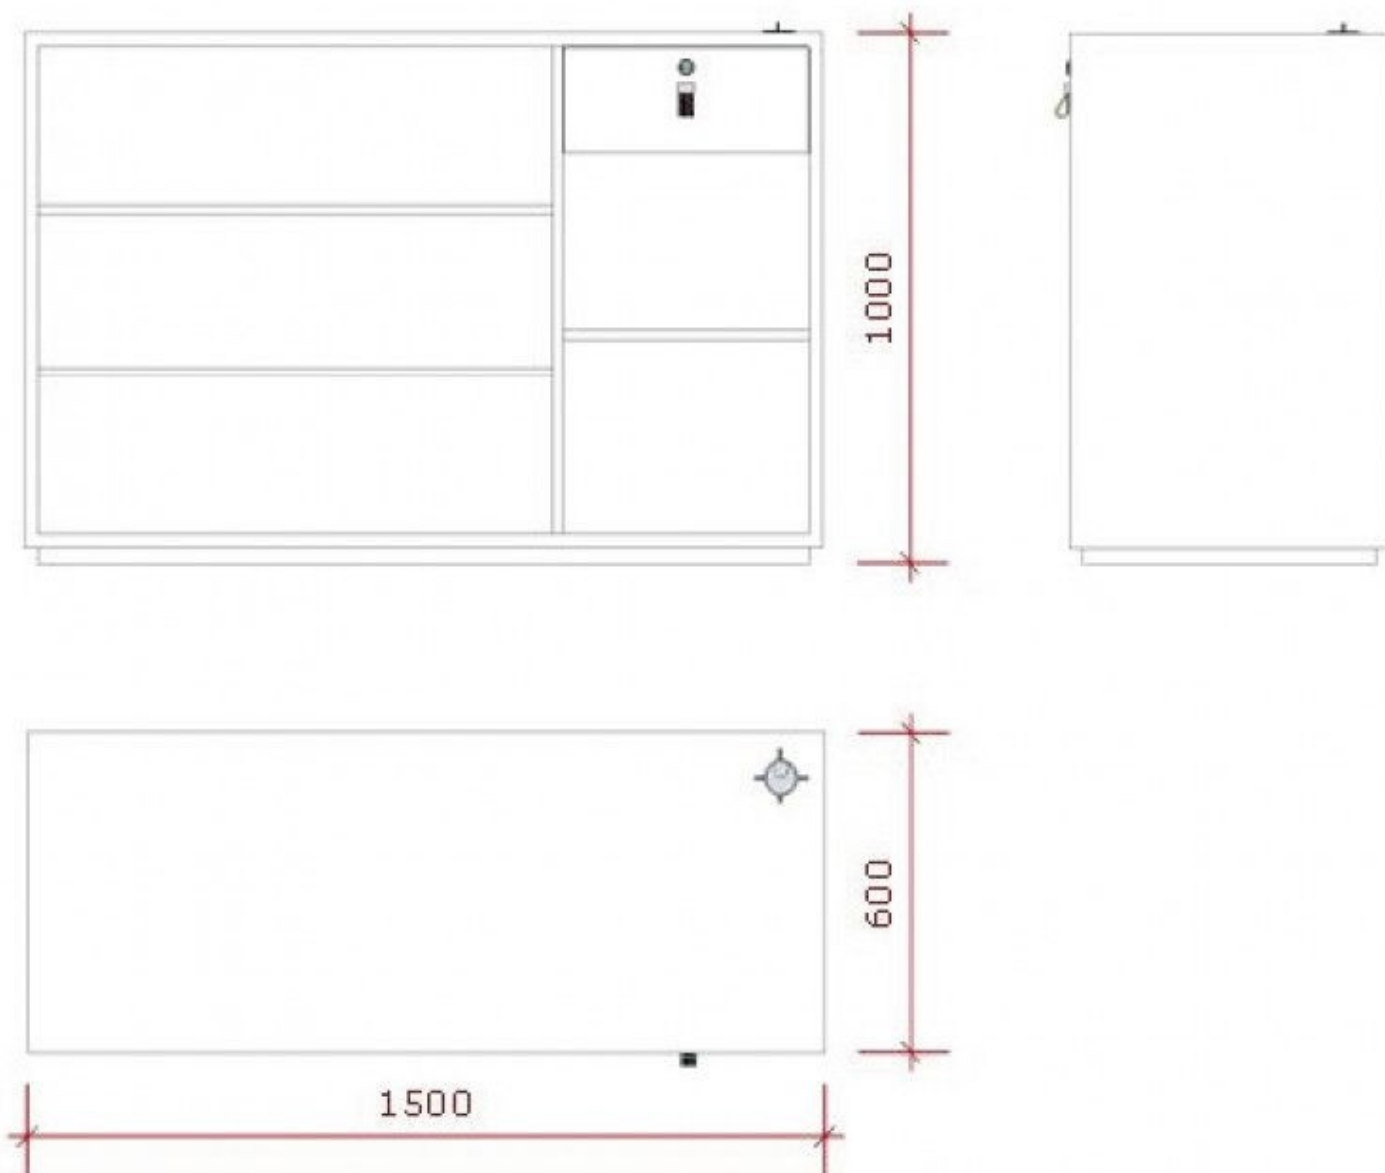

FEATURES

Brand	Mobilier shopping
Base	
Fitting	No fixing
Color	Or
Ref	com-fin-dor-3607
ID	3607
Delivery schedule	1-5 working days
Category	Modern counter display
Type	Store furniture

DETAIL

Mostrador acabado dorado 150cm

Modern counter display - Photo n° 3