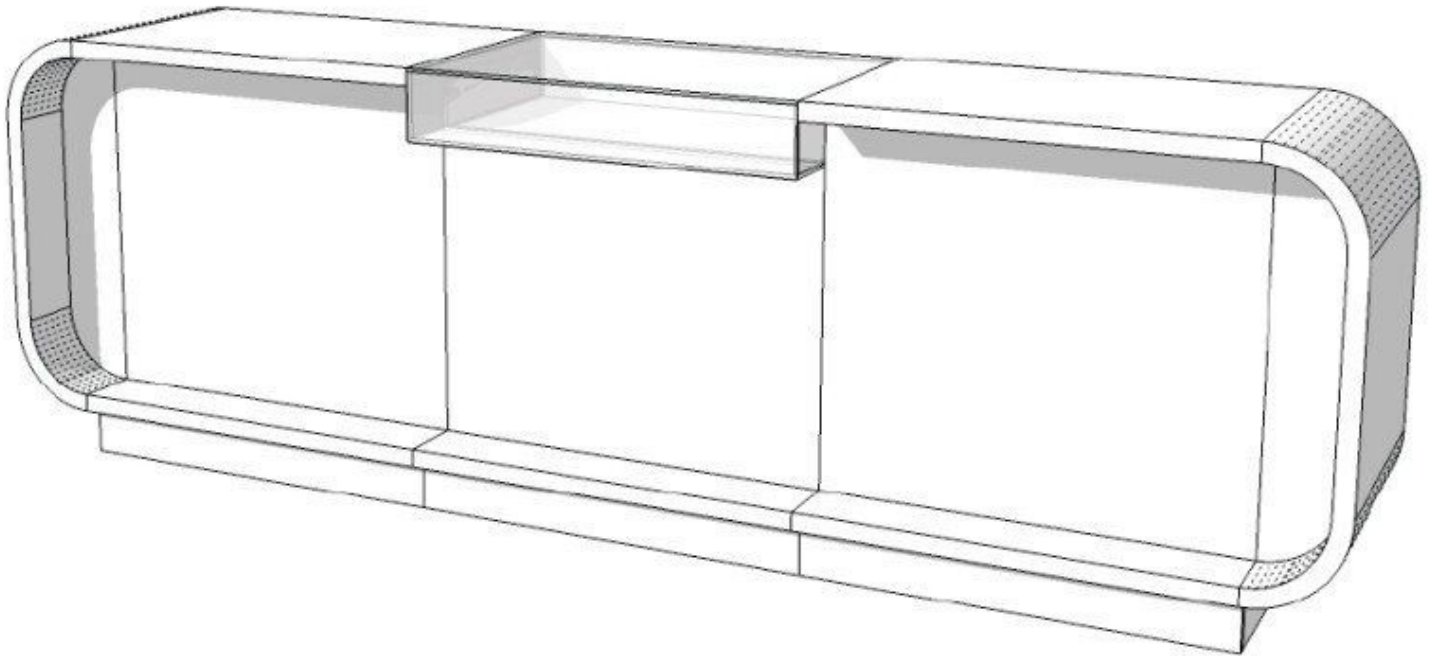

FEATURES

Brand	Comptoirs shopping
Base Fitting	
Color	Noir
Ref ID	com-mod-de-3768 3768
Delivery schedule	4-6 weeks
Category	Modern counter display
Type	Store furniture

DETAIL

Key features :

- Modern design: This modern countertop features a quirky design, modern lines and a high-gloss finish.
- Maximum functionality: Equipped with numerous drawers and shelves, this countertop offers generous space for organizing your products.
- MDF construction: This store counter is made of MDF, by our ISO-certified factory, making it resistant to the daily wear and tear of your commercial activity.

Dimensions:

- 310 cm wide
- 100 cm long
- 60 cm depth

Modern store counter gloss black finish 310cm

Modern counter display - Photo n° 3