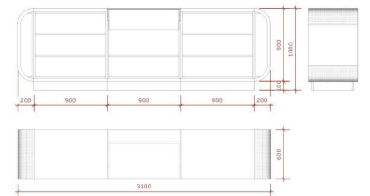

Modern store counter gloss black finish 310cm **3 870.00 €Ex VAT** Modern counter display

FEATURES

Brand	Comptoirs shopping
Base	
Fitting	
Color	Noir
Ref	com-mod-de-3768
ID	3768
Delivery schedule	4-6 weeks
Category	Modern counter display
Type	Store furniture

DETAIL

Key features :

- Modern design: This modern countertop features a quirky design, modern lines and a high-gloss finish.
- Maximum functionality: Equipped with numerous drawers and shelves, this countertop offers generous space for organizing your products.
- MDF construction: This store counter is made of MDF, by our ISO-certified factory, making it resistant to the daily wear and tear of your commercial activity.

1. Dimensions:
2. 310 cm wide
   - 100 cm long
   - 60 cm depth

DESCRIPTION

The **modern counter** in reinforced MDF with a gloss black finish is the bold, contemporary centrepiece your **store** needs to grab your customers' attention. With its generous dimensions (310x100x60cm), this contemporary design counter will add a touch of elegance and style to your **sales space**.

The **modern counter** is perfect for a variety of **store** types, including:

- Fashion/decoration stores "These shop counters are delivered in several parts, assembly is the customer's responsibility"
- Shoe store
- Jewellery shop
- Hair and beauty salons

Modern store counter gloss black finish 310cm