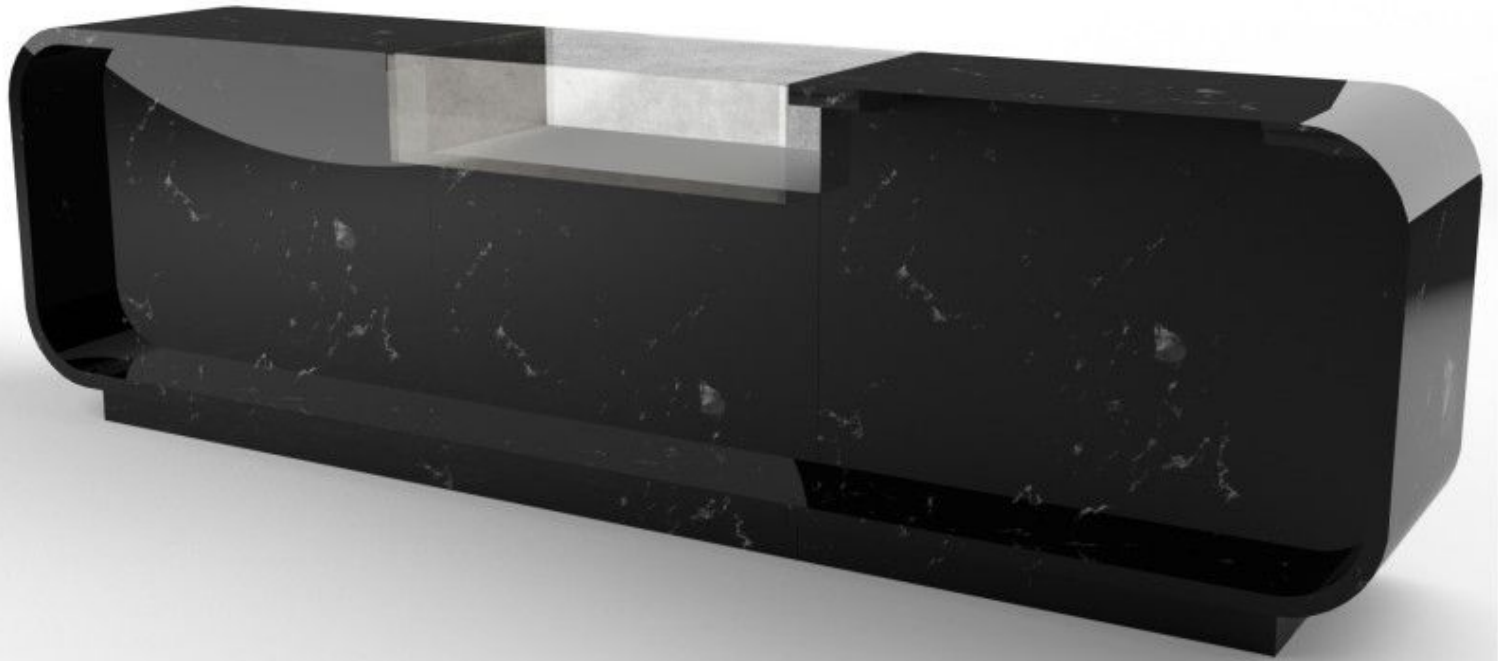

Modern counter display - Photo n° 1

FEATURES

Brand	Comptoirs shopping
Base	
Fitting	
Color	Noir
Ref	com-mod-de-3768
ID	3768
Delivery schedule	4-6 weeks
Category	Modern counter display
Type	Store furniture

DETAIL

Key features :

- Modern design: This modern countertop features a quirky design, modern lines and a high-gloss finish.
- Maximum functionality: Equipped with numerous drawers and shelves, this countertop offers generous space for organizing your products.
- MDF construction: This store counter is made of MDF, by our ISO-certified factory, making it resistant to the daily wear and tear of your commercial activity.

Dimensions:	• 310 cm wide
	• 100 cm long
	• 60 cm depth

Modern store counter gloss black finish 310cm

Modern counter display - Photo n° 2