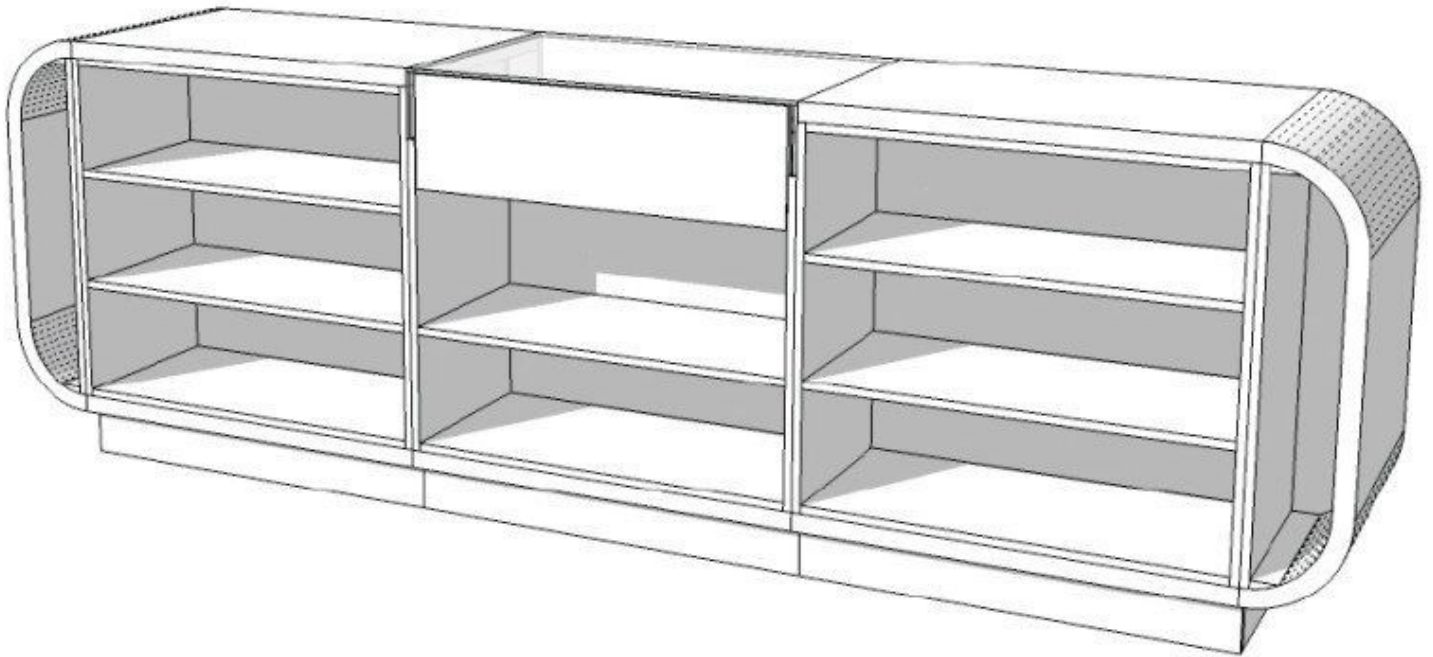

- Dimensions:
- 310 cm wide
  - 100 cm long
  - 60 cm depth

## DETAIL

Key features :

- Modern design: This modern countertop features a quirky design, modern lines and a high-gloss finish.
- Maximum functionality: Equipped with numerous drawers and shelves, this countertop offers generous space for organizing your products.
- MDF construction: This store counter is made of MDF, by our ISO-certified factory, making it resistant to the daily wear and tear of your commercial activity.

Dimensions:

- 310 cm wide
- 100 cm long
- 60 cm depth

**Modern store counter gloss black finish 310cm**

**Modern counter display - Photo n° 3**

Dimensions:	• 310 cm wide
	• 100 cm long
	• 60 cm depth