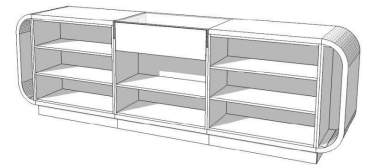

Modern store counter gloss black finish 310cm **3 870.00 €Ex VAT** Modern counter display

FEATURES

Brand	Comptoirs shopping
Base	
Fitting	
Color	Noir
Ref	com-mod-de-3768
ID	3768
Delivery schedule	4-6 weeks
Category	Modern counter display
Type	Store furniture

DETAIL

Key features :

- Modern design: This modern countertop features a quirky design, modern lines and a high-gloss finish.
- Maximum functionality: Equipped with numerous drawers and shelves, this countertop offers generous space for organizing your products.
- MDF construction: This store counter is made of MDF, by our ISO-certified factory, making it resistant to the daily wear and tear of your commercial activity.

1. Dimensions:
2. 310 cm wide
   - 100 cm long
   - 60 cm depth

DESCRIPTION

The **modern counter** in reinforced MDF with a gloss black finish is the bold, contemporary centrepiece your **store** needs to grab your customers' attention. With its generous dimensions (310x100x60cm), this contemporary design counter will add a touch of elegance and style to your **sales space**.

The **modern counter** is perfect for a variety of **store** types, including:

- Fashion/decoration stores "These shop counters are delivered in several parts, assembly is the customer's responsibility"
- Shoe store
- Jewellery shop
- Hair and beauty salons

Modern store counter gloss black finish 310cm