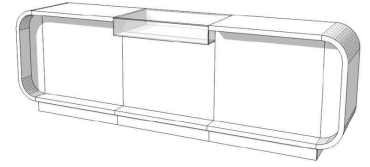

Modern store counter gloss black finish 310cm **3 870.00 €Ex VAT** Modern counter display

FEATURES

Brand	Comptoirs shopping
Base	
Fitting	
Color	Noir
Ref	com-mod-de-3768
ID	3768
Delivery schedule	4-6 weeks
Category	Modern counter display
Type	Store furniture

DETAIL

Key features :

- Modern design: This modern countertop features a quirky design, modern lines and a high-gloss finish.
- Maximum functionality: Equipped with numerous drawers and shelves, this countertop offers generous space for organizing your products.
- MDF construction: This store counter is made of MDF, by our ISO-certified factory, making it resistant to the daily wear and tear of your commercial activity.

1. Dimensions:
2. 310 cm wide
   - 100 cm long
   - 60 cm depth

DESCRIPTION

The **modern counter** in reinforced MDF with a gloss black finish is the bold, contemporary centrepiece your **store** needs to grab your customers' attention. With its generous dimensions (310x100x60cm), this contemporary design counter will add a touch of elegance and style to your **sales space**.

The **modern counter** is perfect for a variety of **store** types, including:

- Fashion/decoration stores "These shop counters are delivered in several parts, assembly is the customer's responsibility"
- Shoe store
- Jewellery shop
- Hair and beauty salons

Modern store counter gloss black finish 310cm