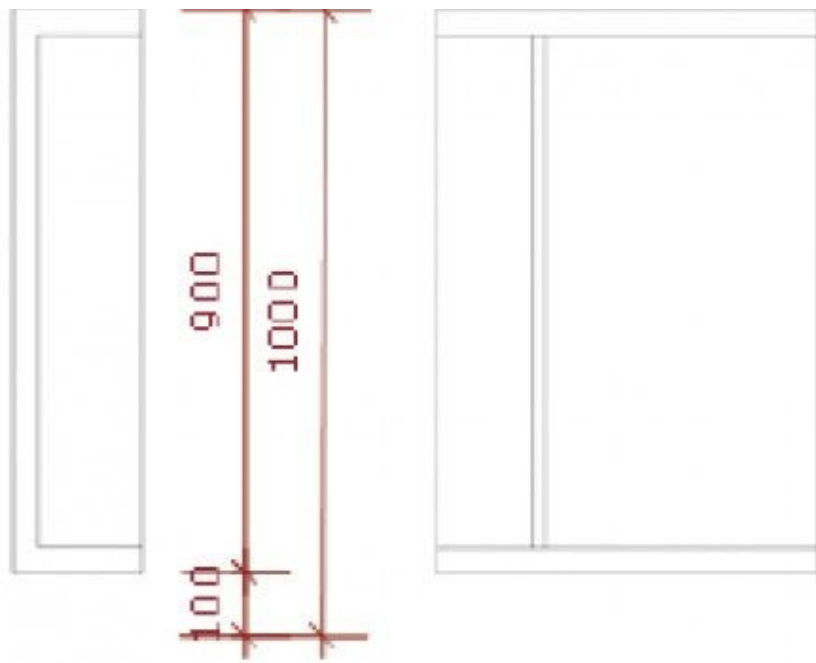

DETAIL

Lateral part counter

Modern counter display - Photo n° 2

FEATURES

Brand	Comptoirs shopping
Base	
Fitting	
Color	Blanc
Ref	par-lat-meu-3357
ID	3357
Delivery schedule	1-5 working days
Category	Modern counter display
Type	Store furniture

DETAIL

Lateral part counter

Modern counter display - Photo n° 3

FEATURES

Brand	Comptoirs shopping
Base	
Fitting	
Color	Blanc
Ref	par-lat-meu-3357
ID	3357
Delivery schedule	1-5 working days
Category	Modern counter display
Type	Store furniture