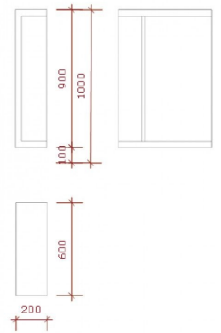

Lateral part counter
Modern counter display

330.00 €Ex VAT

FEATURES

DETAIL

Brand	Comptoirs shopping
Base	
Fitting	
Color	Blanc
Ref	par-lat-meu-3357
ID	3357
Delivery schedule	1-5 working days
Category	Modern counter display
Type	Store furniture

DESCRIPTION

Lateral part counter

Modern counter display - Photo n° 1

FEATURES

Brand	Comptoirs shopping
Base	
Fitting	
Color	Blanc
Ref	par-lat-meu-3357
ID	3357
Delivery schedule	1-5 working days
Category	Modern counter display
Type	Store furniture

DETAIL

Lateral part counter

Modern counter display - Photo n° 2

FEATURES

Brand	Comptoirs shopping
Base	
Fitting	
Color	Blanc
Ref	par-lat-meu-3357
ID	3357
Delivery schedule	1-5 working days
Category	Modern counter display
Type	Store furniture

DETAIL

Lateral part counter

Modern counter display - Photo n° 3

FEATURES

Brand	Comptoirs shopping
Base	
Fitting	
Color	Blanc
Ref	par-lat-meu-3357
ID	3357
Delivery schedule	1-5 working days
Category	Modern counter display
Type	Store furniture