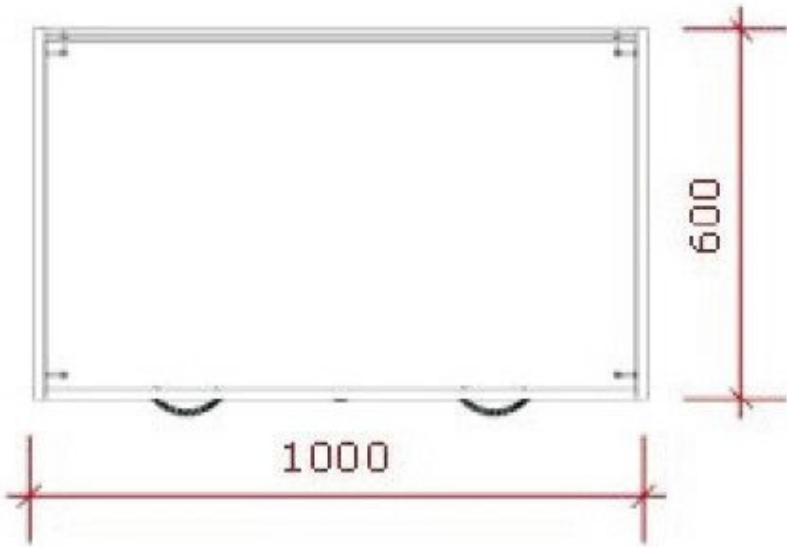

- Dimensions:
- 100 cm wide
 - 100 cm long
 - 60 cm depth

DESCRIPTION

The gloss black **store counter** with **display** drawer is the ideal choice for modern retailers looking for a bold, contemporary centerpiece for their store. With its **generous dimensions** (100x100x60cm), this **store counter** is designed to attract attention and add a touch of elegance to your **sales space**.

Dimensions:

- 100 cm wide
- 100 cm long
- 60 cm depth

Gloss black counter with display drawer

Modern counter display - Photo n° 5

FEATURES

Brand	Comptoirs shopping
Base	
Fitting	
Color	Noir
Ref ID	com-noi-bri-3759 3759
Delivery schedule	1-5 working days
Category	Modern counter display
Type	Store furniture

Dimensions:

- 100 cm wide
- 100 cm long
- 60 cm depth

Gloss black counter with display drawer

Modern counter display - Photo n° 6

FEATURES

Brand	Comptoirs shopping
Base	
Fitting	
Color	Noir
Ref	com-noi-bri-3759
ID	3759
Delivery schedule	1-5 working days
Category	Modern counter display
Type	Store furniture

- Dimensions:
- 100 cm wide
 - 100 cm long
 - 60 cm depth