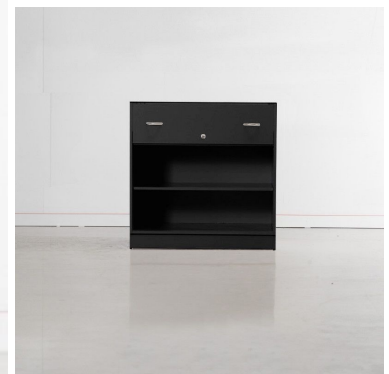

Gloss black counter with display drawer 820.00 €Ex VAT

Modern counter display

FEATURES

Brand	Comptoirs shopping
Base	
Fitting	
Color	Noir
Ref	com-noi-bri-3759
ID	3759
Delivery schedule	1-5 working days
Category	Modern counter display
Type	Store furniture

DETAIL

Key features :

- Modern design: This modern store counter features a small footprint, modern lines and a high-gloss black finish.
- Maximum functionality: Featuring numerous drawers, this countertop offers generous space for organizing your products.
- Durable construction : This store counter is made from high-quality materials, making it resistant to the daily wear and tear of your commercial activity.

- Dimensions:
- 100 cm wide
 - 100 cm long
 - 60 cm depth

DESCRIPTION

The gloss black **store counter** with **display** drawer is the ideal choice for modern retailers looking for a bold, contemporary centerpiece for their store. With its **generous dimensions** (100x100x60cm), this **store counter** is designed to attract attention and add a touch of elegance to your **sales space**.