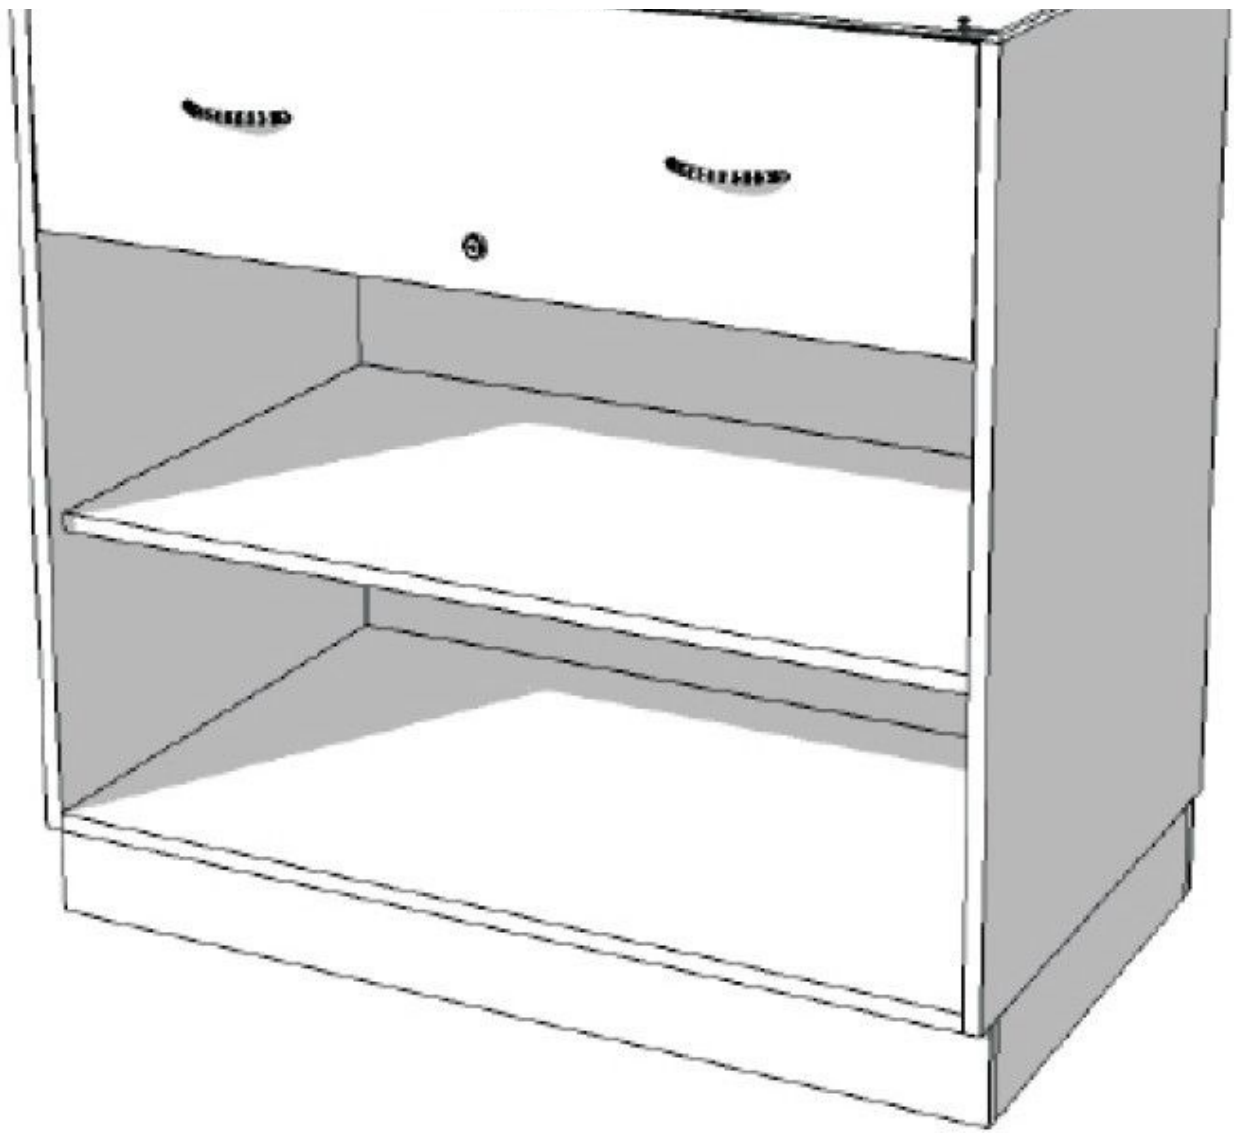

- Dimensions:
- 100 cm wide
 - 100 cm long
 - 60 cm depth

DESCRIPTION

The gloss black **store counter** with **display** drawer is the ideal choice for modern retailers looking for a bold, contemporary centerpiece for their store. With its **generous dimensions** (100x100x60cm), this **store counter** is designed to attract attention and add a touch of elegance to your **sales space**.

DETAIL

Key features :

- **Modern design:** This modern store counter features a small footprint, modern lines and a high-gloss black finish.
- **Maximum functionality:** Featuring numerous drawers, this countertop offers generous space for organizing your products.
- **Durable construction :** This store counter is made from high-quality materials, making it resistant to the daily wear and tear of your commercial activity.

Dimensions:

- 100 cm wide
- 100 cm long
- 60 cm depth

Gloss black counter with display drawer

Modern counter display - Photo n° 5

FEATURES

Brand	Comptoirs shopping
Base	
Fitting	
Color	Noir
Ref ID	com-noi-bri-3759 3759
Delivery schedule	1-5 working days
Category	Modern counter display
Type	Store furniture

- Dimensions:
- 100 cm wide
 - 100 cm long
 - 60 cm depth