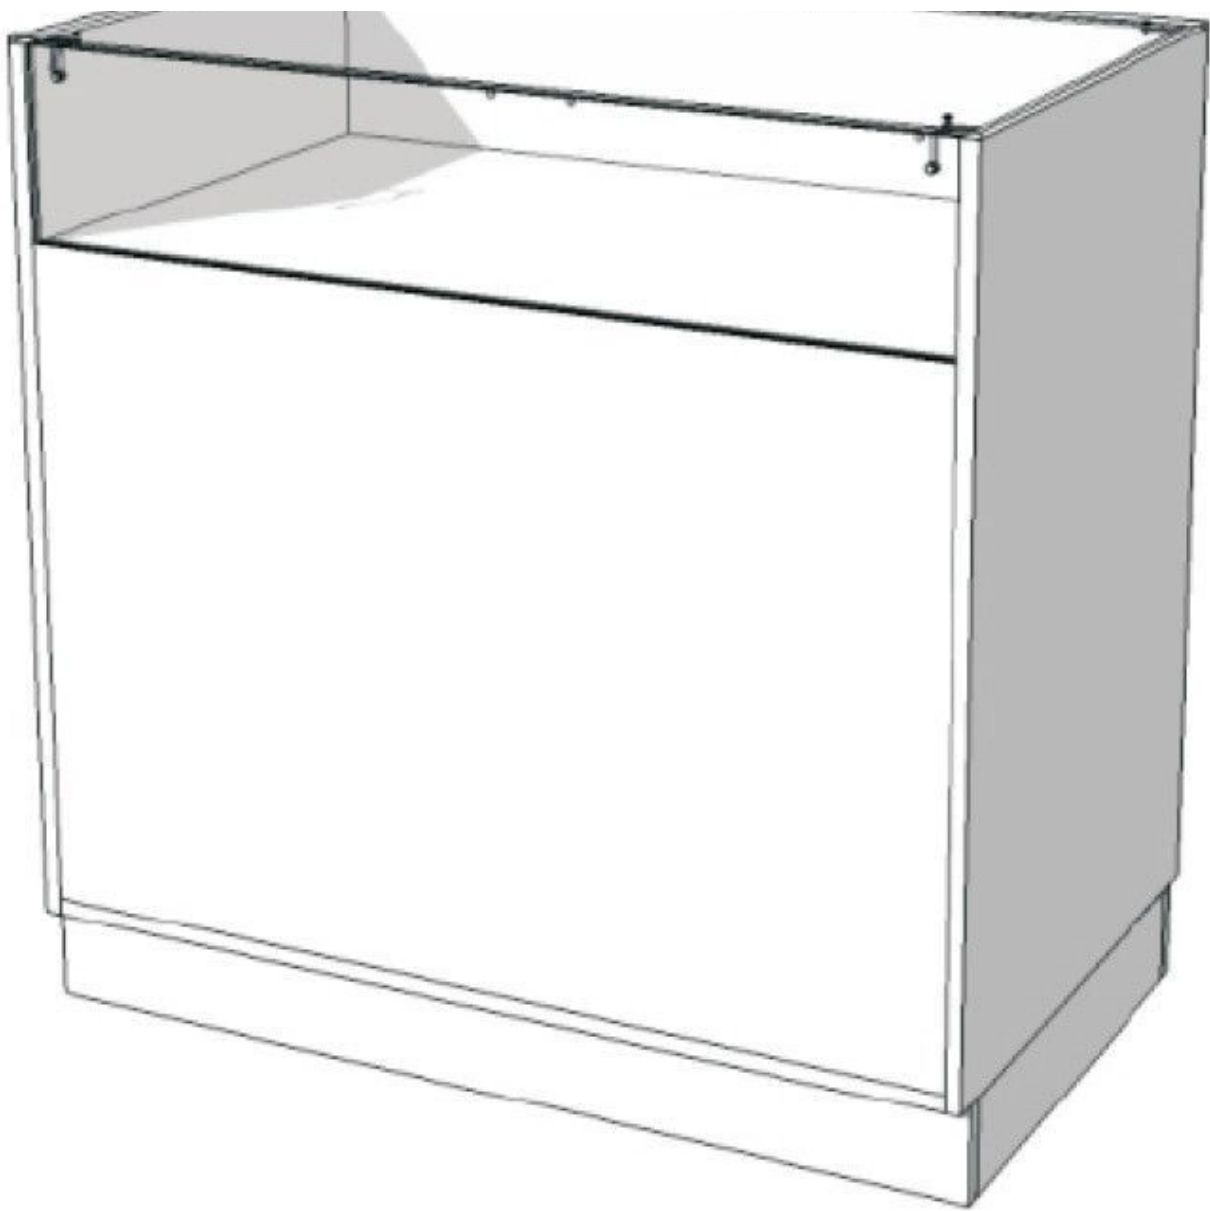

FEATURES

Brand	Comptoirs shopping
Base	
Fitting	
Color	Noir
Ref	com-noi-bri-3759
ID	3759
Delivery schedule	1-5 working days
Category	Modern counter display
Type	Store furniture

DETAIL

Key features :

- **Modern design:** This modern store counter features a small footprint, modern lines and a high-gloss black finish.
- **Maximum functionality:** Featuring numerous drawers, this countertop offers generous space for organizing your products.
- **Durable construction :** This store counter is made from high-quality materials, making it resistant to the daily wear and tear of your commercial activity.

Dimensions:

- 100 cm wide
- 100 cm long
- 60 cm depth

Gloss black counter with display drawer

Modern counter display - Photo n° 5