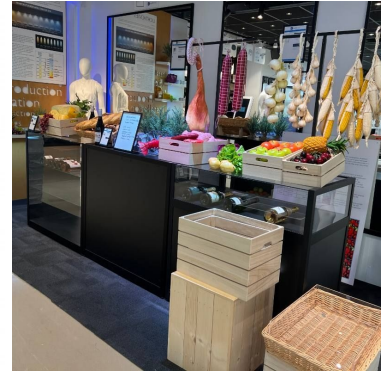

Glass counter showcase 100cm **795.00 €Ex VAT** Modern counter display

FEATURES

Brand	Mobilier shopping
Base	
Fitting	
Color	Transparent
Ref	com-vit-ave-3606
ID	3606
Delivery schedule	1-5 working days
Category	Modern counter display
Type	Store furniture

DETAIL

Features:

- **Elegant Design:** The glass display counter features a sleek, modern design, showcasing your products in an elegant way.
- **Glazed shelves:** Glazed shelves offer maximum visibility of your products displayed in this glass display counter, while protecting them from dust and unauthorised handling.
- **Rugged construction:** Made from high-quality materials, this showcase counter is strong and durable, ensuring long-term use in your commercial space.

DESCRIPTION

Showcase counter with glass shelves Equipped with glass shelves, this **counter** offers maximum **visibility** on your products, allowing customers to admire every detail from every angle. Whether you use this **counter** as a showcase to highlight your flagship products, its **polyvalence** allows it to fit into any type of retail space. **Dimensions:**

- Length: 100cm
- Width: 100cm
- Depth: 60cm
- Package contents:
  - 1x Display counter Opt for our showcase counter with shelves
  - 2x Glass shelves

Glass counter showcase 100cm