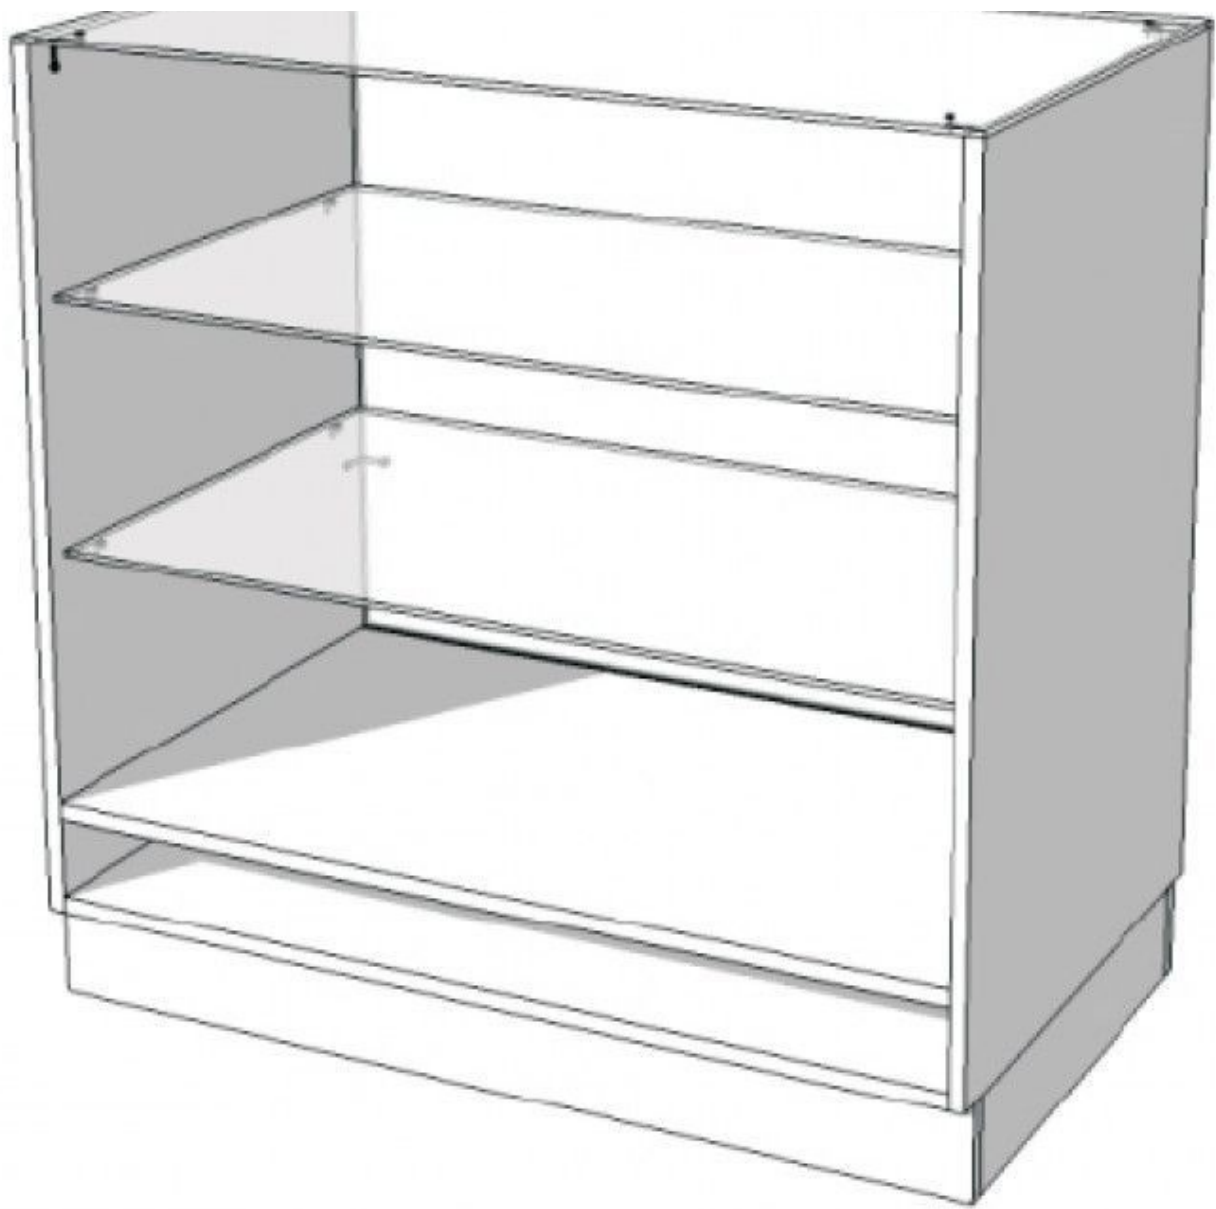

FEATURES

Brand	Mobilier shopping
Base Fitting	
Ref ID	com-vit-100-3470 3470
Delivery schedule	1-5 working days
Category	Modern counter display
Type	Store furniture

DETAIL

Black display counter 100 x 60 x 100 cm. Mannequins Shopping offers you a selection of display furniture for your shops. Among them you will find our counters and display cabinets, curved counters, classic counters.