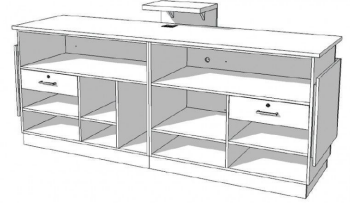

counter with white storage S-C-PAS-001 1 950.00 €Ex VAT
Modern counter display

FEATURES

DETAIL

Brand	Comptoirs shopping
Base	
Fitting	
Color	Blanc
Ref	com-ave-ran-2096
ID	2096
Delivery schedule	1-5 working days
Category	Modern counter display
Type	Store furniture

DESCRIPTION

Counter with cable entry, Various compartments and drawers with lock Counter with a modern design in white color Width : 250 cm Height : counter of 100 cm (and with shelf 118,5 cm) Depth : 70cm

counter with white storage S-C-PAS-001