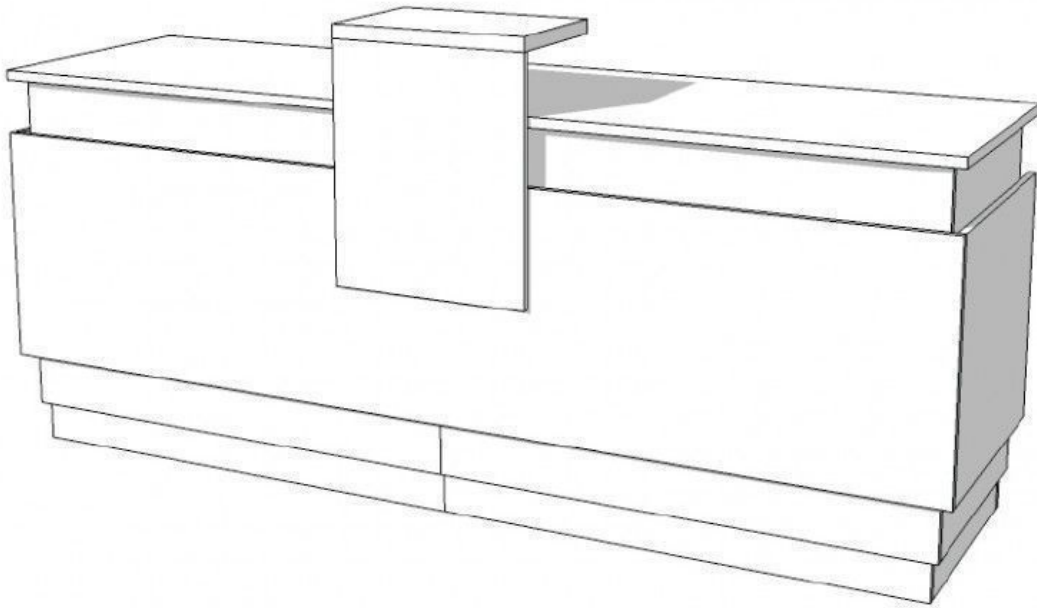

counter with white storage S-C-PAS-001 1 950.00 €Ex VAT
Modern counter display

FEATURES

DETAIL

Brand	Comptoirs shopping
Base	
Fitting	
Color	Blanc
Ref	com-ave-ran-2096
ID	2096
Delivery schedule	1-5 working days
Category	Modern counter display
Type	Store furniture

DESCRIPTION

Counter with cable entry, Various compartments and drawers with lock Counter with a modern design in white color Width : 250 cm Height : counter of 100 cm (and with shelf 118,5 cm) Depth : 70cm

counter with white storage S-C-PAS-001

Modern counter display - Photo n° 1

FEATURES

Brand	Comptoirs shopping
Base	
Fitting	
Color	Blanc
Ref	com-ave-ran-2096
ID	2096
Delivery schedule	1-5 working days
Category	Modern counter display
Type	Store furniture

DETAIL

counter with white storage S-C-PAS-001

Modern counter display - Photo n° 2

FEATURES

Brand	Comptoirs shopping
Base	
Fitting	
Color	Blanc
Ref	com-ave-ran-2096
ID	2096
Delivery schedule	1-5 working days
Category	Modern counter display
Type	Store furniture