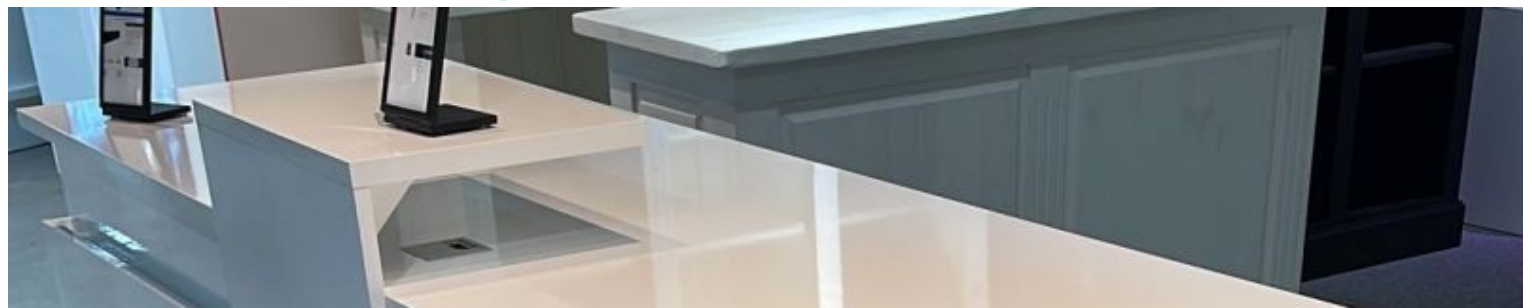

DETAIL

counter with white storage S-C-PAS-001

Modern counter display - Photo n° 5