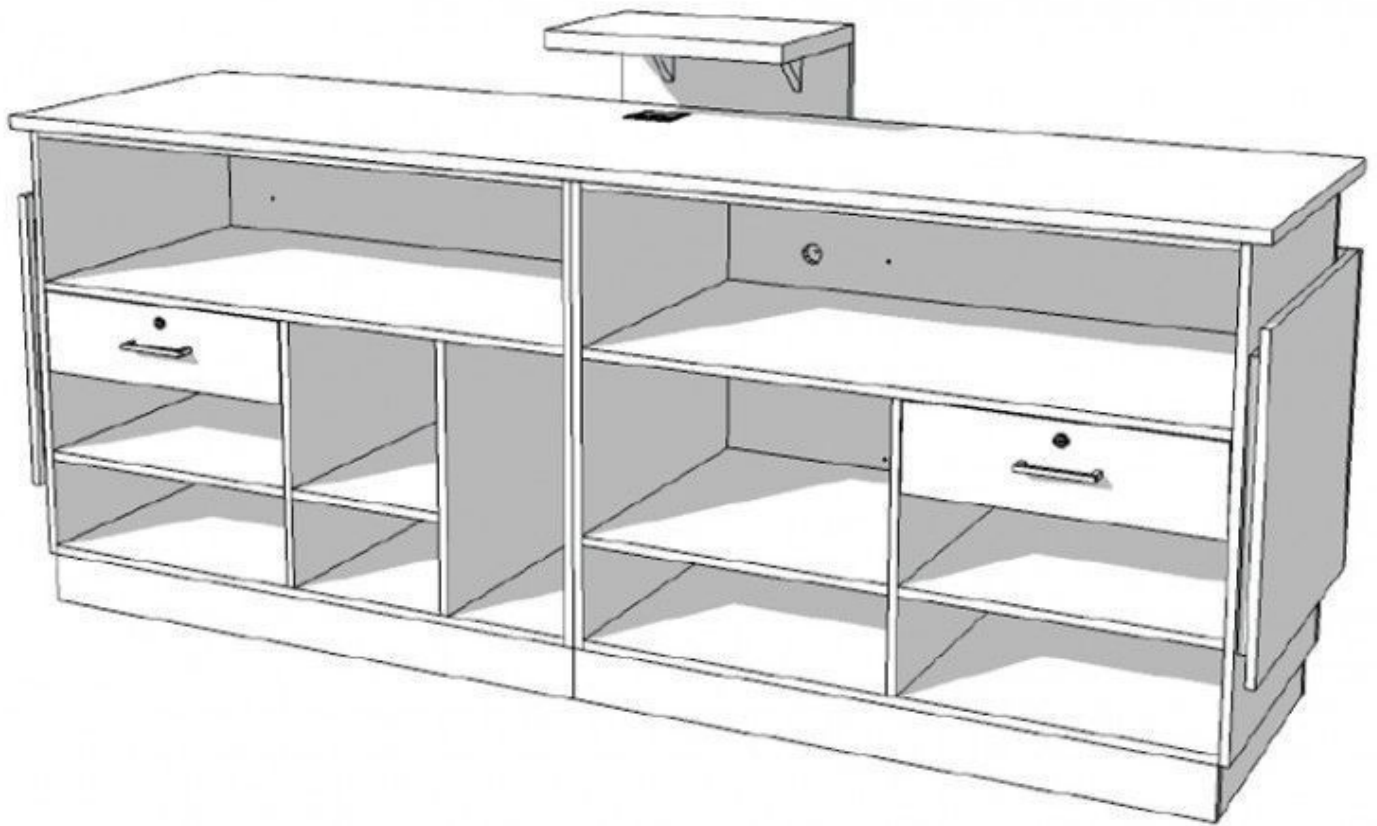

DESCRIPTION

Counter with cable entry, Various compartments and drawers with lock Counter with a modern design in white color Width : 250 cm Height : counter of 100 cm (and with shelf 118,5 cm) Depth : 70cm

counter with white storage S-C-PAS-001

Modern counter display - Photo n° 1

FEATURES

Brand	Comptoirs shopping
Base	
Fitting	
Color	Blanc
Ref	com-ave-ran-2096
ID	2096
Delivery schedule	1-5 working days
Category	Modern counter display
Type	Store furniture

DETAIL

counter with white storage S-C-PAS-001

Modern counter display - Photo n° 2

FEATURES

Brand	Comptoirs shopping
Base	
Fitting	
Color	Blanc
Ref	com-ave-ran-2096
ID	2096
Delivery schedule	1-5 working days
Category	Modern counter display
Type	Store furniture

DETAIL

counter with white storage S-C-PAS-001

Modern counter display - Photo n° 3

FEATURES

DETAIL

Brand	Comptoirs shopping
Base	
Fitting	
Color	Blanc
Ref	com-ave-ran-2096
ID	2096
Delivery schedule	1-5 working days
Category	Modern counter display
Type	Store furniture