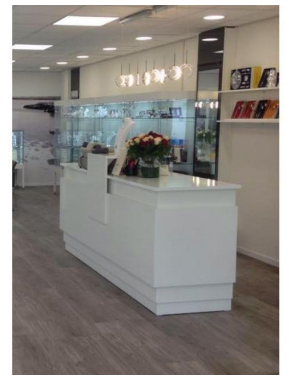

counter with white storage S-C-PAS-001 1 950.00 €Ex VAT
Modern counter display

FEATURES

DETAIL

Brand	Comptoirs shopping
Base	
Fitting	
Color	Blanc
Ref	com-ave-ran-2096
ID	2096
Delivery schedule	1-5 working days
Category	Modern counter display
Type	Store furniture

DESCRIPTION

Counter with cable entry, Various compartments and drawers with lock Counter with a modern design in white color Width : 250 cm Height : counter of 100 cm (and with shelf 118,5 cm) Depth : 70cm

counter with white storage S-C-PAS-001