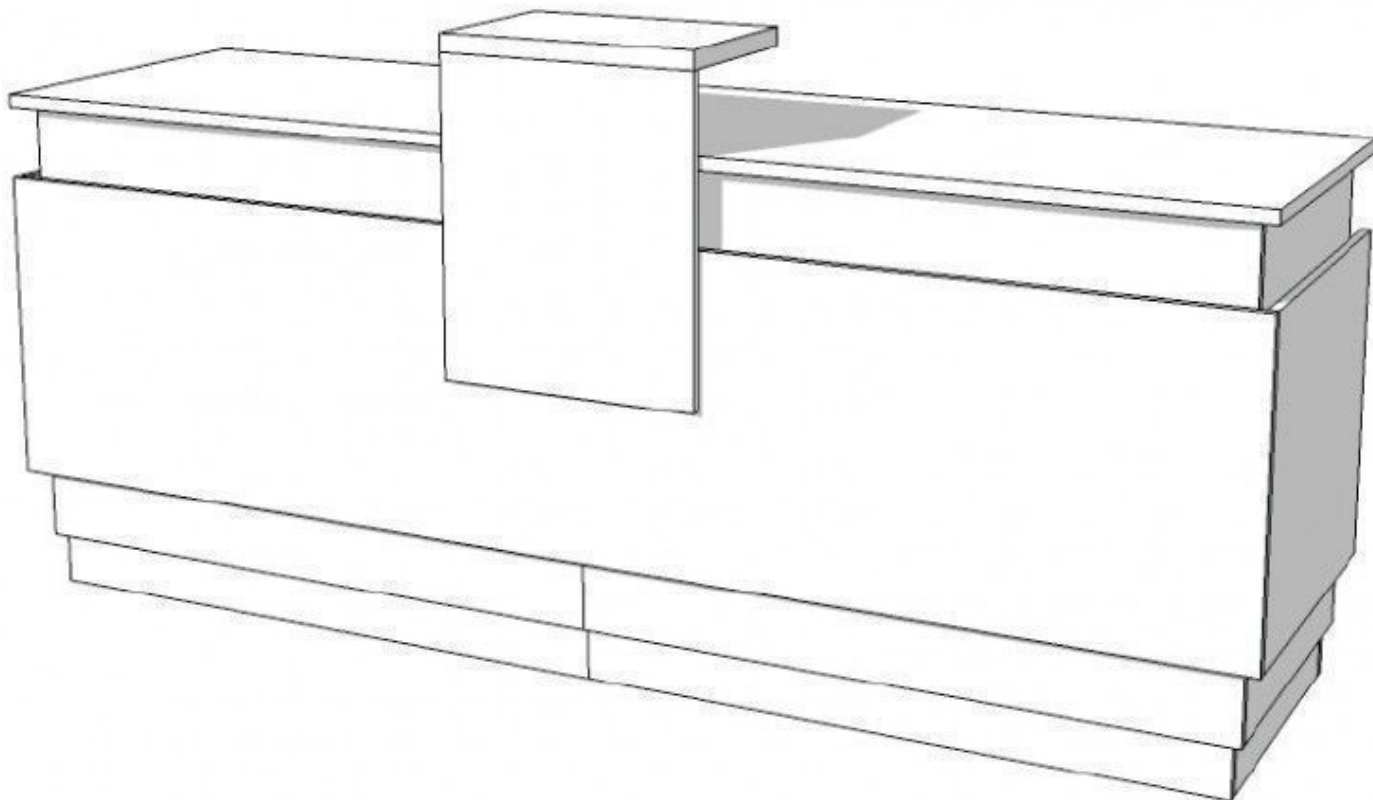

counter with white storage S-C-PAS-001 1 950.00 €Ex VAT
Modern counter display

FEATURES

DETAIL

Brand	Comptoirs shopping
Base	
Fitting	
Color	Blanc
Ref	com-ave-ran-2096
ID	2096
Delivery schedule	1-5 working days
Category	Modern counter display
Type	Store furniture

DESCRIPTION

Counter with cable entry, Various compartments and drawers with lock Counter with a modern design in white color Width : 250 cm Height : counter of 100 cm (and with shelf 118,5 cm) Depth : 70cm

counter with white storage S-C-PAS-001

Modern counter display - Photo n° 1

FEATURES

Brand	Comptoirs shopping
Base	
Fitting	
Color	Blanc
Ref	com-ave-ran-2096
ID	2096
Delivery schedule	1-5 working days
Category	Modern counter display
Type	Store furniture

DETAIL

counter with white storage S-C-PAS-001

Modern counter display - Photo n° 2

FEATURES

Brand	Comptoirs shopping
Base	
Fitting	
Color	Blanc
Ref	com-ave-ran-2096
ID	2096
Delivery schedule	1-5 working days
Category	Modern counter display
Type	Store furniture