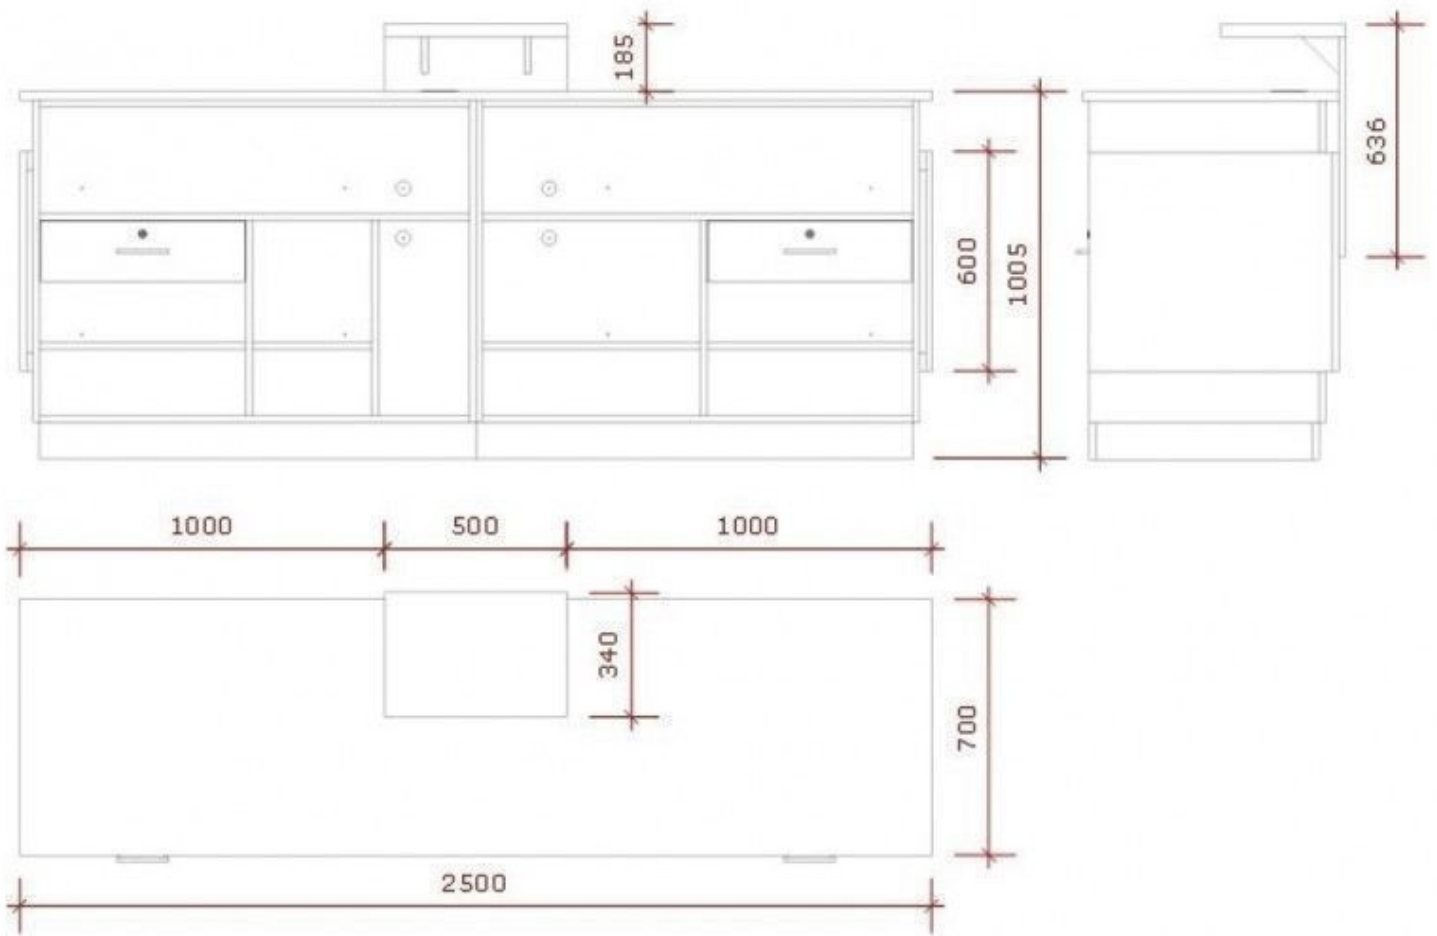

DESCRIPTION

Counter with cable entry, Various compartments and drawers with lock Counter with a modern design in white color Width : 250 cm Height : counter of 100 cm (and with shelf 118,5 cm) Depth : 70cm

DETAIL

counter with white storage S-C-PAS-001

Modern counter display - Photo n° 2

FEATURES

Brand	Comptoirs shopping
Base	
Fitting	
Color	Blanc
Ref	com-ave-ran-2096
ID	2096
Delivery schedule	1-5 working days
Category	Modern counter display
Type	Store furniture

DETAIL

counter with white storage S-C-PAS-001

Modern counter display - Photo n° 3

FEATURES

DETAIL

Brand	Comptoirs shopping
Base	
Fitting	
Color	Blanc
Ref	com-ave-ran-2096
ID	2096
Delivery schedule	1-5 working days
Category	Modern counter display
Type	Store furniture