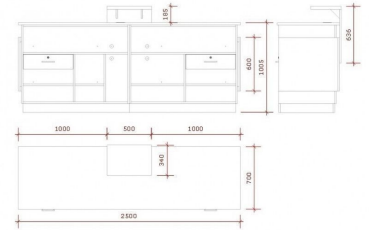

counter with white storage S-C-PAS-001 1 950.00 €Ex VAT
Modern counter display

FEATURES

DETAIL

Brand	Comptoirs shopping
Base	
Fitting	
Color	Blanc
Ref	com-ave-ran-2096
ID	2096
Delivery schedule	1-5 working days
Category	Modern counter display
Type	Store furniture

DESCRIPTION

Counter with cable entry, Various compartments and drawers with lock Counter with a modern design in white color Width : 250 cm Height : counter of 100 cm (and with shelf 118,5 cm) Depth : 70cm

counter with white storage S-C-PAS-001

Modern counter display - Photo n° 1

FEATURES

Brand	Comptoirs shopping
Base	
Fitting	
Color	Blanc
Ref	com-ave-ran-2096
ID	2096
Delivery schedule	1-5 working days
Category	Modern counter display
Type	Store furniture

DETAIL

counter with white storage S-C-PAS-001

Modern counter display - Photo n° 2

FEATURES

Brand	Comptoirs shopping
Base	
Fitting	
Color	Blanc
Ref	com-ave-ran-2096
ID	2096
Delivery schedule	1-5 working days
Category	Modern counter display
Type	Store furniture