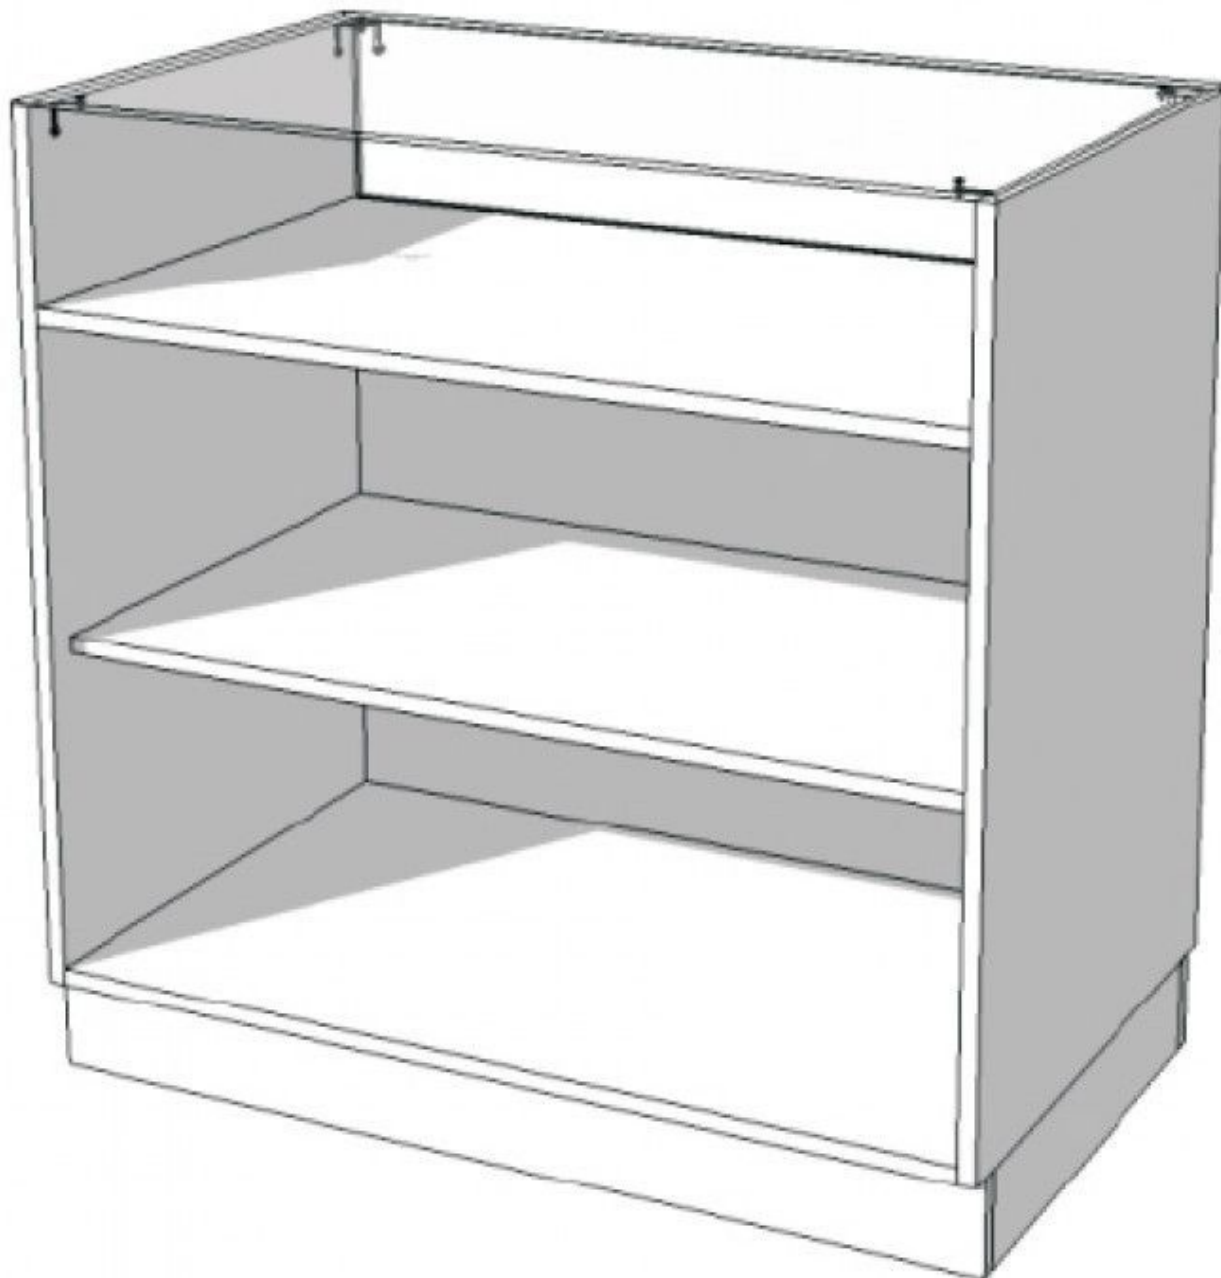

FEATURES

Brand	Comptoirs shopping
Base Fitting	
Color	Blanc
Ref ID	com-ave-vit-2130 2130
Delivery schedule	1-5 working days
Category	Modern counter display
Type	Store furniture

DETAIL

Counter with display case and drawer with runners 160CM

Modern counter display - Photo n° 5