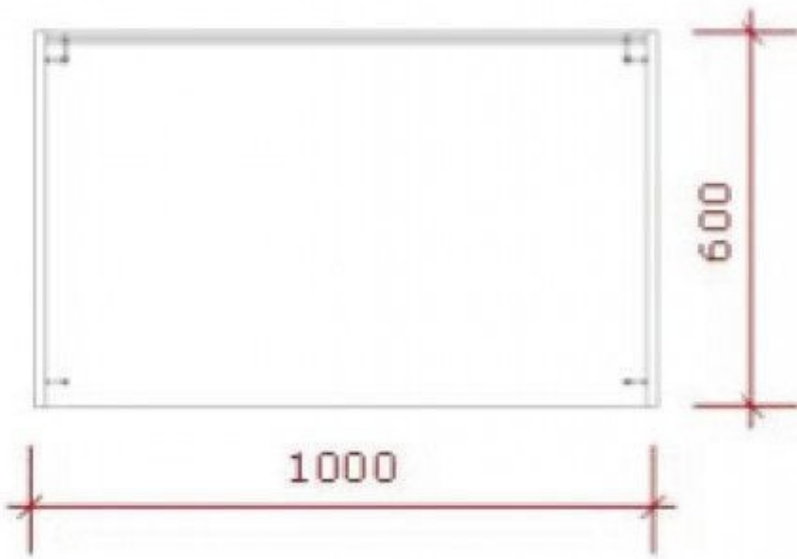

FEATURES

Brand	Comptoirs shopping
Base	
Fitting	
Color	Blanc
Ref	com-ave-vit-2130
ID	2130
Delivery schedule	1-5 working days
Category	Modern counter display
Type	Store furniture

DETAIL

Counter with display case and drawer with runners 160CM
Modern counter display - Photo n° 6