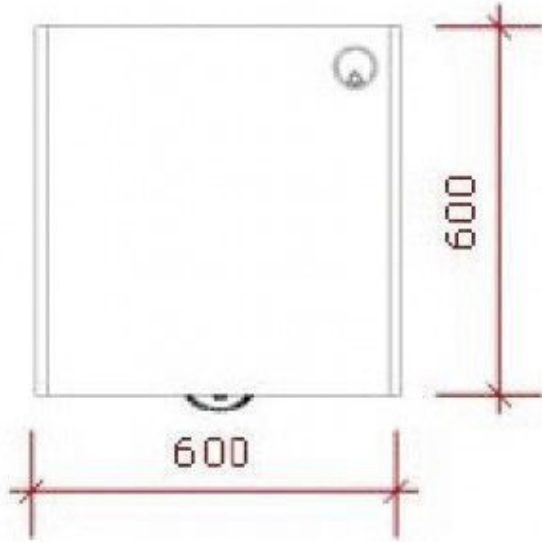

# Counter with display case and drawer with runners 160CM

## DETAIL

**Counter with display case and drawer with runners 160CM**  
**Modern counter display - Photo n° 6**

## DETAIL

**Counter with display case and drawer with runners 160CM**  
**Modern counter display - Photo n° 7**

## DETAIL

Counter with display case and drawer with runners 160CM  
**Modern counter display - Photo n° 8**