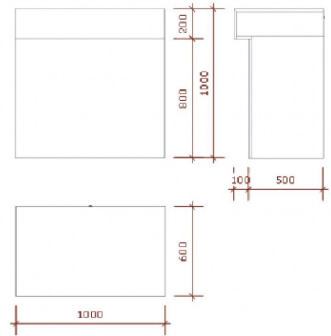

counter unit

742.00 €Ex VAT

Modern counter display

FEATURES

DETAIL

Brand	Comptoirs shopping
Base	
Fitting	
Color	Blanc
Ref	ele-pou-com-3409
ID	3409
Delivery schedule	1-5 working days
Category	Modern counter display
Type	Store furniture

DESCRIPTION

Counter unit for store and offices : 100 cm wide 100 cm high 60 cm deep

counter unit