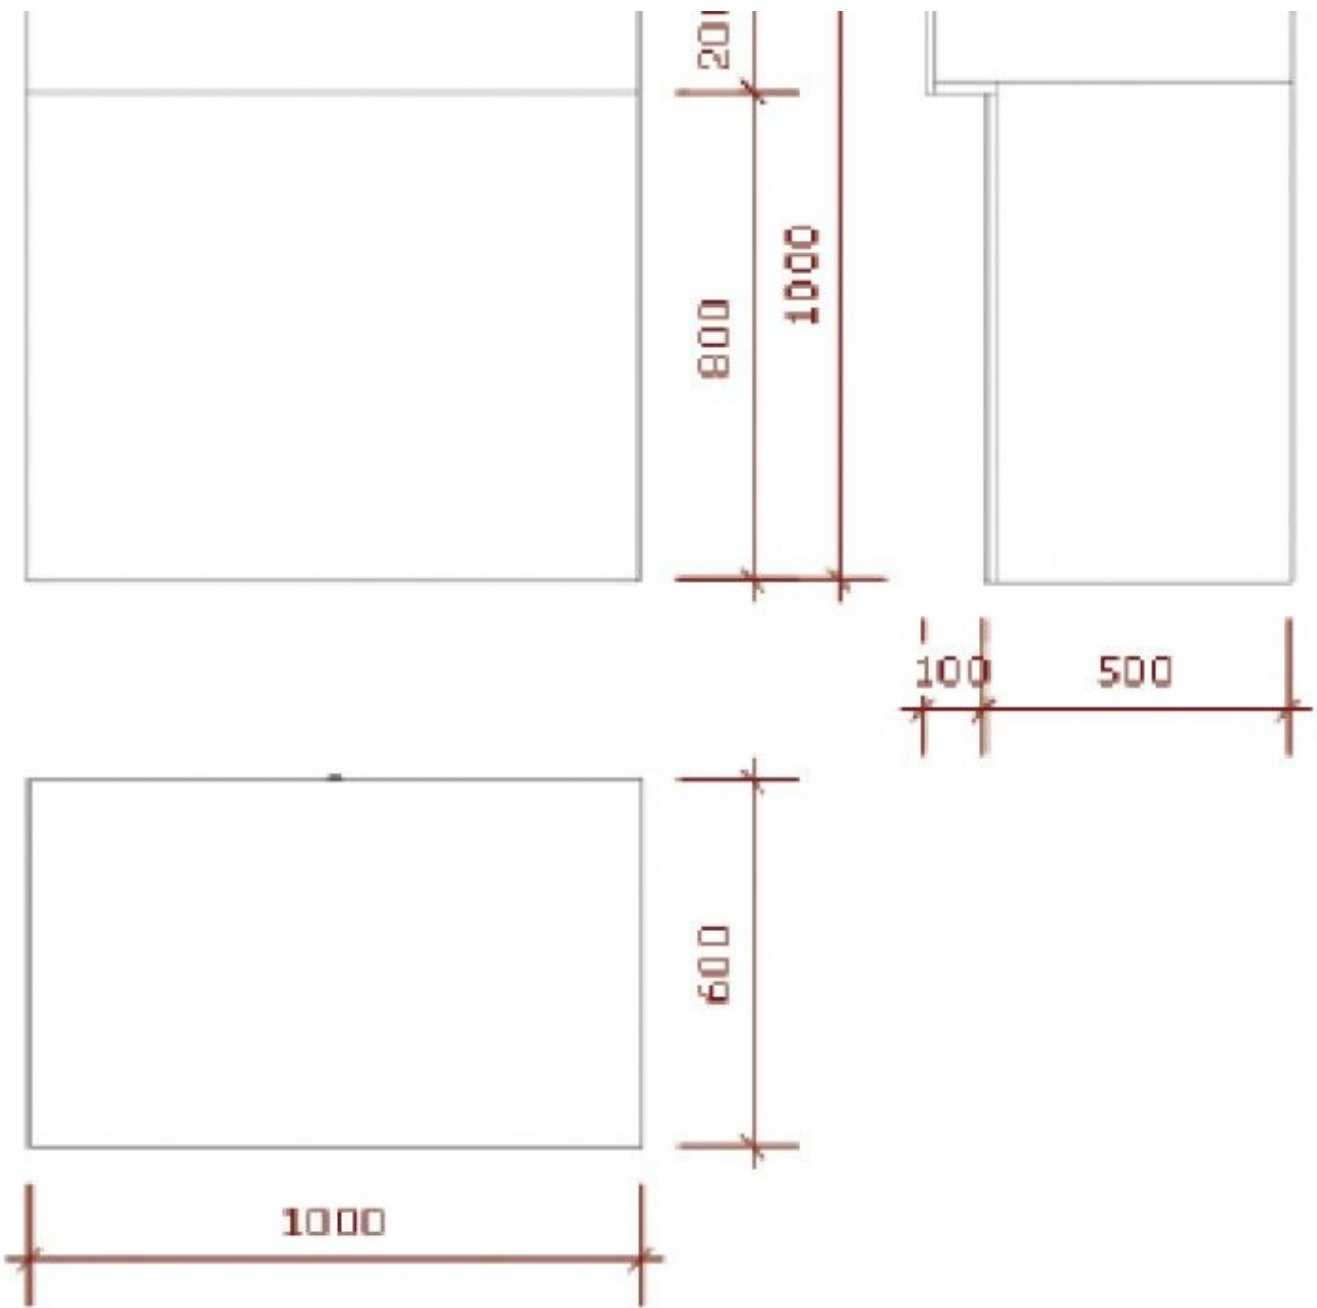

DESCRIPTION

Counter unit for store and offices : 100 cm wide 100 cm high 60 cm deep

counter unit

### DETAIL

counter unit

Modern counter display - Photo n° 2

## FEATURES

<b>Brand</b>	Comptoirs shopping
<b>Base</b>	
<b>Fitting</b>	
<b>Color</b>	Blanc
<b>Ref</b>	ele-pou-com-3409
<b>ID</b>	3409
<b>Delivery schedule</b>	1-5 working days
<b>Category</b>	Modern counter display
<b>Type</b>	Store furniture

## DETAIL

counter unit

Modern counter display - Photo n° 3