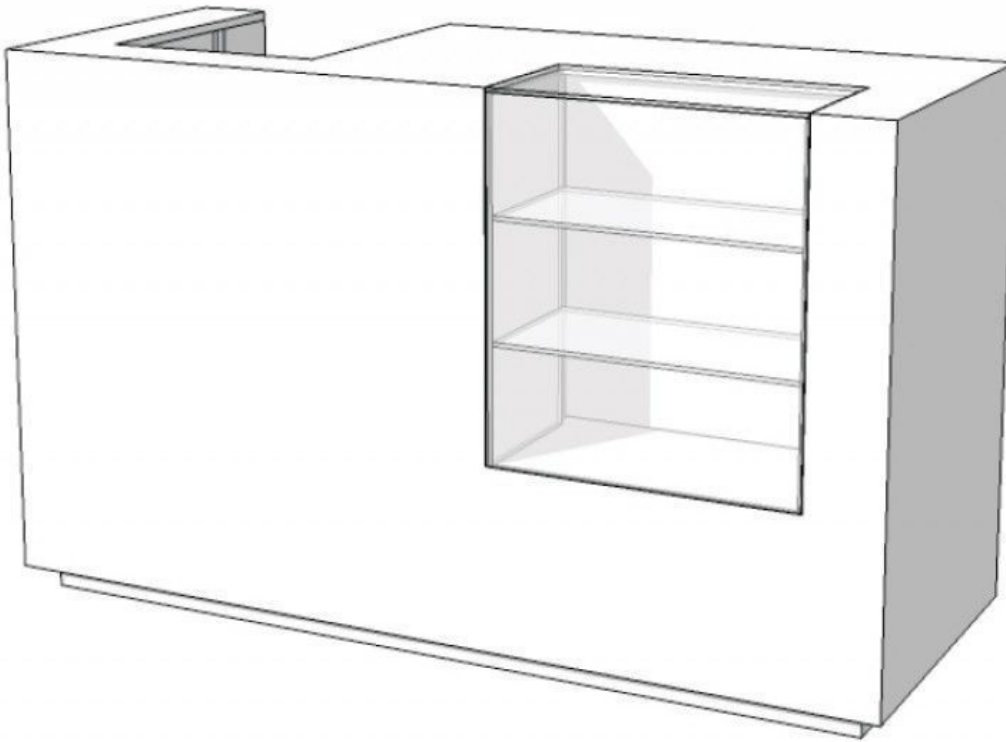

## Modern counter display

### DESCRIPTION

Counter showcase white colorStore counter with 4 drawers and a showcase to present the goods to customers dimensions : Width : 180 cm Height :110 cm Depth : 70 cm