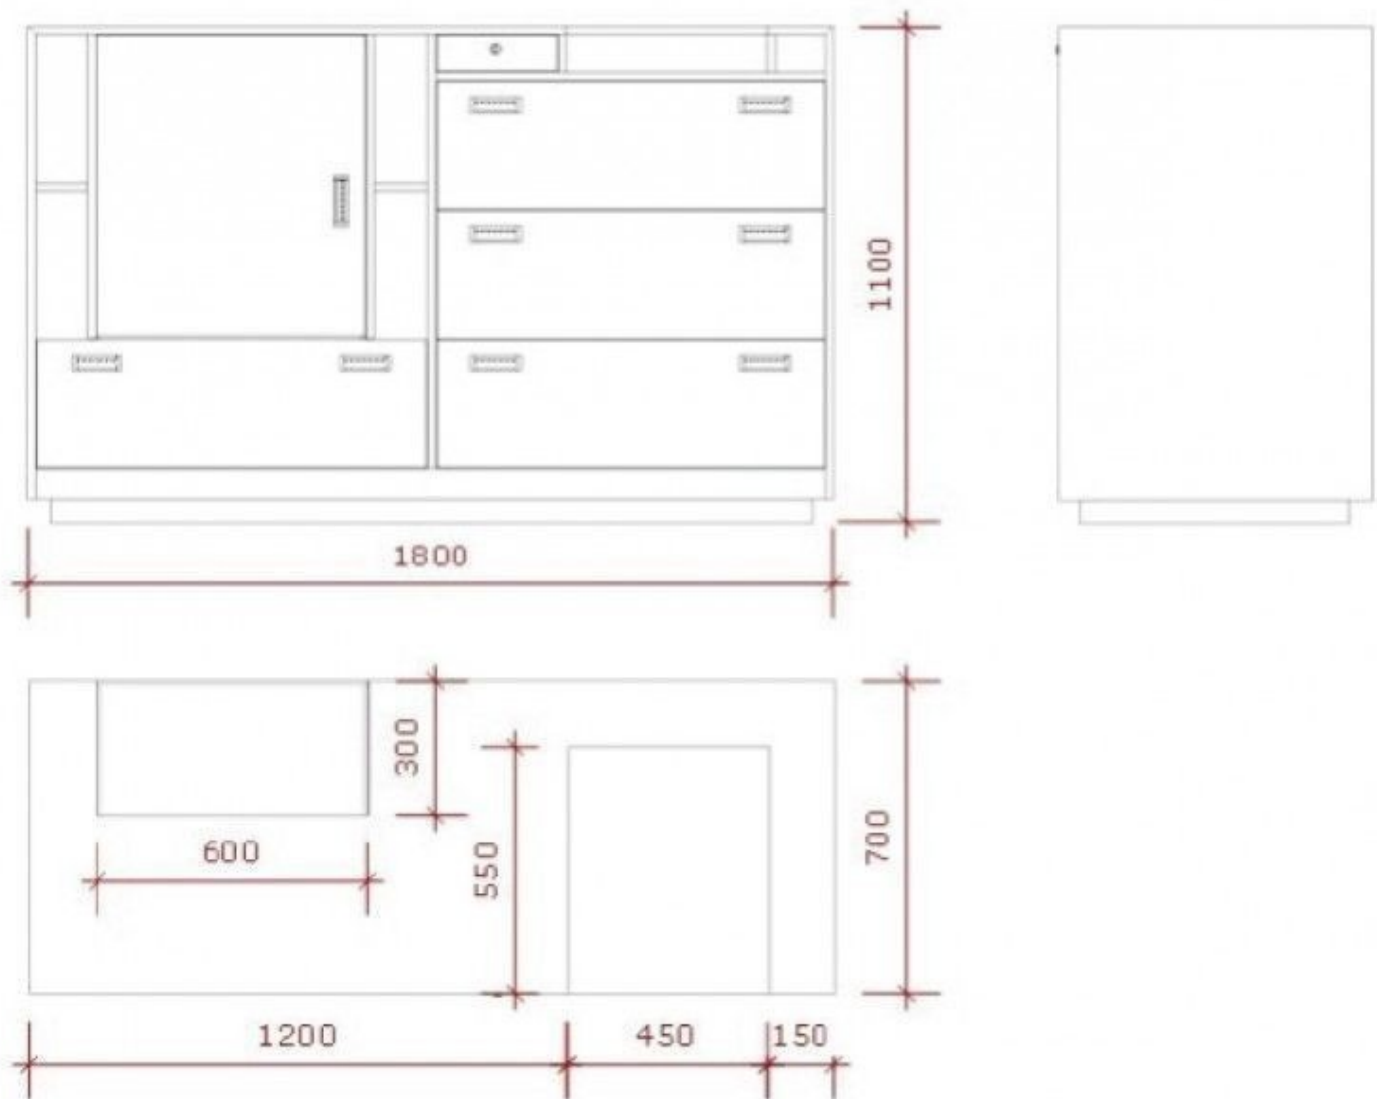

FEATURES

Brand	Comptoirs shopping
Base Fitting	
Color	Blanc
Ref ID	com-vit-bla-2095 2095
Delivery schedule	4-6 weeks
Category	Modern counter display
Type	Store furniture

DETAIL

Mannequins Shopping, a specialist in display mannequins and shopfitting, offers a range of counters to equip your shop. Discover all our ranges of sales counters, reception counter or cash counters. You'll find counters for every budget and every style: from the modular counter to the authentic counter. Quality shop furniture to make your shop attractive to your visitors and customers. Our website offers a range of professional counters. On these counters, you will have your cash register, keep hand-carried your paper bags or plastic.