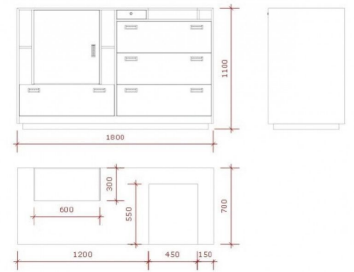

Counter showcase white S C-PAM-001 2 497.00 €Ex VAT

Modern counter display

FEATURES

Brand	Comptoirs shopping
Base	
Fitting	
Color	Blanc
Ref	com-vit-bla-2095
ID	2095
Delivery schedule	4-6 weeks
Category	Modern counter display
Type	Store furniture

DETAIL

Mannequins Shopping, a specialist in display mannequins and shopfitting, offers a range of counters to equip your shop. Discover all our ranges of sales counters, reception counter or cash counters. You'll find counters for every budget and every style: from the modular counter to the authentic counter. Quality shop furniture to make your shop attractive to your visitors and customers. Our website offers a range of professional counters. On these counters, you will have your cash register, keep hand-carried your paper bags or plastic.

DESCRIPTION

Counter showcase white colorStore counter with 4 drawers and a showcase to present the goods to customers dimensions : Width : 180 cm Height :110 cm Depth : 70 cm

Counter showcase white S C-PAM-001