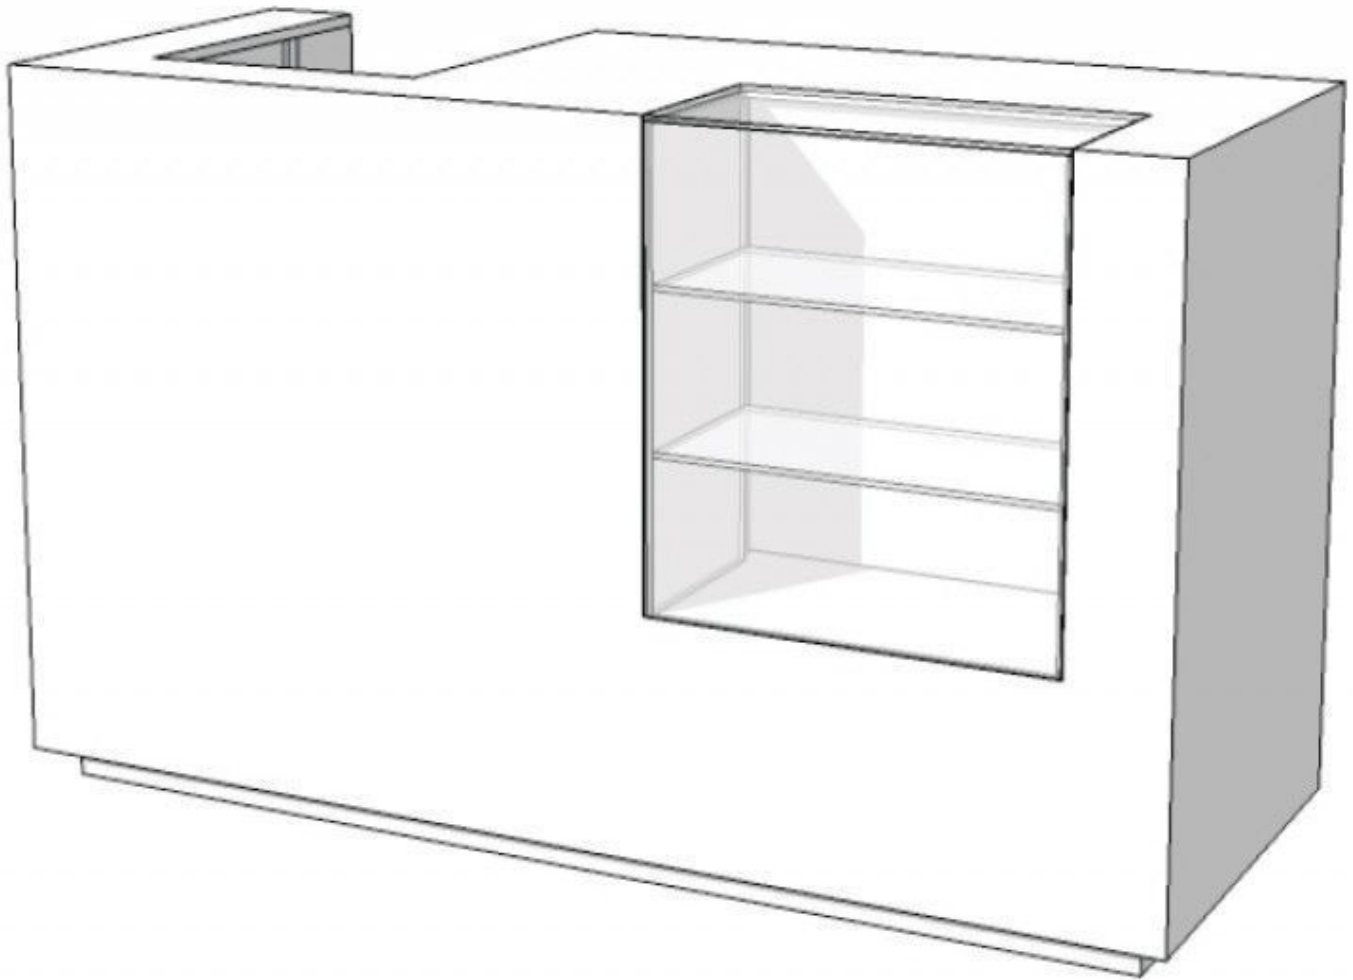

Modern counter display - Photo n° 1

FEATURES

Brand	Comptoirs shopping
Base	
Fitting	
Color	Blanc
Ref	com-vit-bla-2095
ID	2095
Delivery schedule	4-6 weeks
Category	Modern counter display
Type	Store furniture

DETAIL

Mannequins Shopping, a specialist in display mannequins and shopfitting, offers a range of counters to equip your shop. Discover all our ranges of sales counters, reception counter or cash counters. You'll find counters for every budget and every style: from the modular counter to the authentic counter. Quality shop furniture to make your shop attractive to your visitors and customers. Our website offers a range of professional counters. On these counters, you will have your cash register, keep hand-carried your paper bags or plastic.

Counter showcase white S C-PAM-001

Modern counter display - Photo n° 2