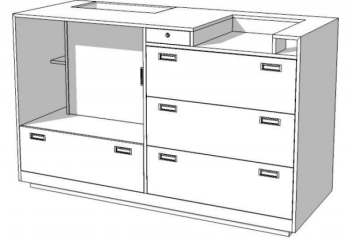

Counter showcase white S C-PAM-001 2 497.00 €Ex VAT

Modern counter display

FEATURES

Brand	Comptoirs shopping
Base	
Fitting	
Color	Blanc
Ref	com-vit-bla-2095
ID	2095
Delivery schedule	4-6 weeks
Category	Modern counter display
Type	Store furniture

DETAIL

Mannequins Shopping, a specialist in display mannequins and shopfitting, offers a range of counters to equip your shop. Discover all our ranges of sales counters, reception counter or cash counters. You'll find counters for every budget and every style: from the modular counter to the authentic counter. Quality shop furniture to make your shop attractive to your visitors and customers. Our website offers a range of professional counters. On these counters, you will have your cash register, keep hand-carried your paper bags or plastic.

DESCRIPTION

Counter showcase white colorStore counter with 4 drawers and a showcase to present the goods to customers dimensions : Width : 180 cm Height :110 cm Depth : 70 cm

Counter showcase white S C-PAM-001