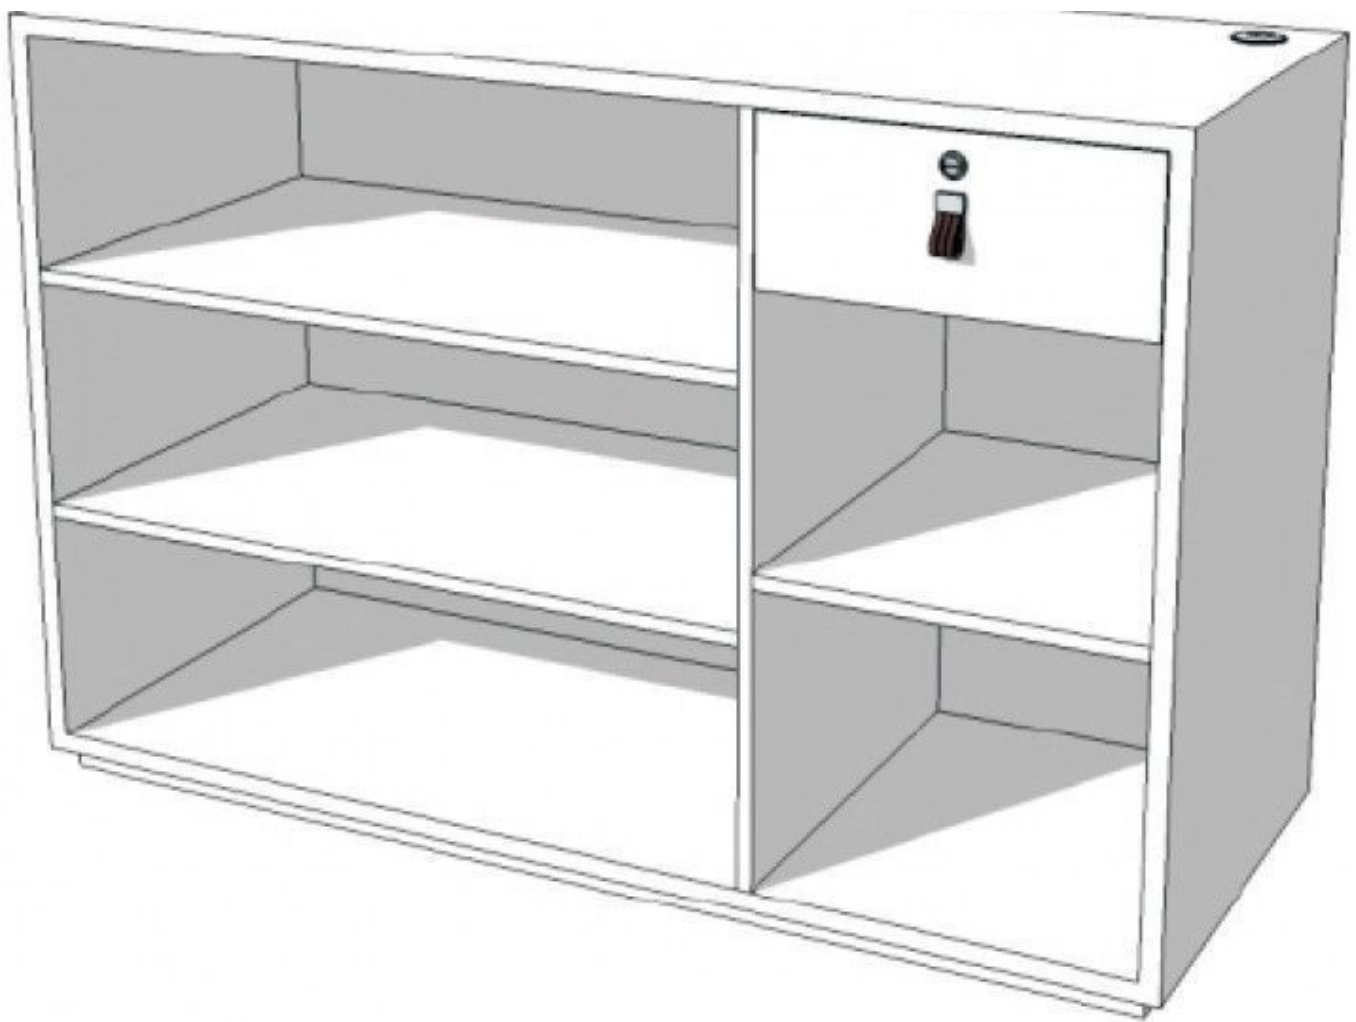

FEATURES

Brand	Mobilier shopping
Base	
Fitting	
Color	Blanc
Ref	com-bla-bri-1380
ID	1380
Delivery schedule	1-5 working days
Category	Modern counter display
Type	Store furniture

DETAIL

Modern white sales counter, glossy effect. Mannequins Shopping offers you a selection of display furniture for your shops. Among our selection of furniture, find our sales counters, modern counters, wooden counters.