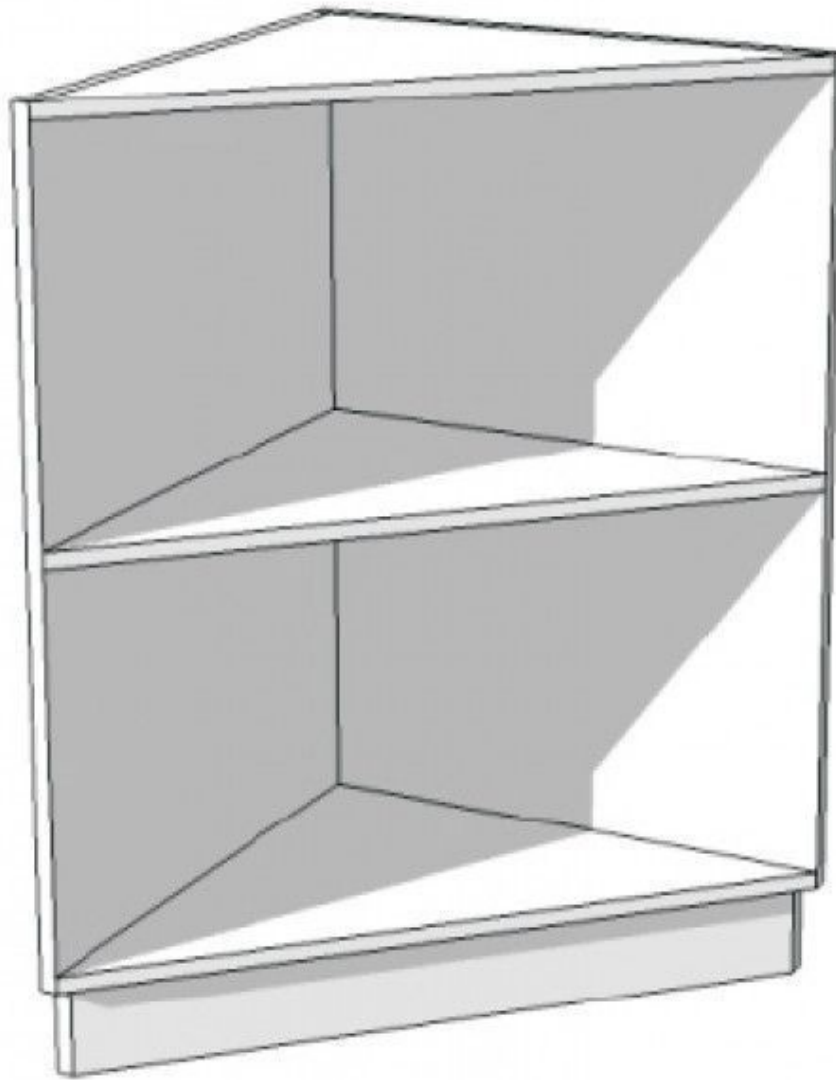

FEATURES

Brand	Mannequins vitrine
Base	
Fitting	
Color	Blanc
Ref	com-ang-ave-2138
ID	2138
Delivery schedule	1-5 working days
Category	Modern counter display
Type	Store furniture

DETAIL

This white corner counter has a straight finish. Its authentic shape will allow you to give brightness to your store. Dimension : Width : 60 cm, Height : 100 cm, Depth : 60 cm.

Corner counter with straight finish
Modern counter display - Photo n° 3