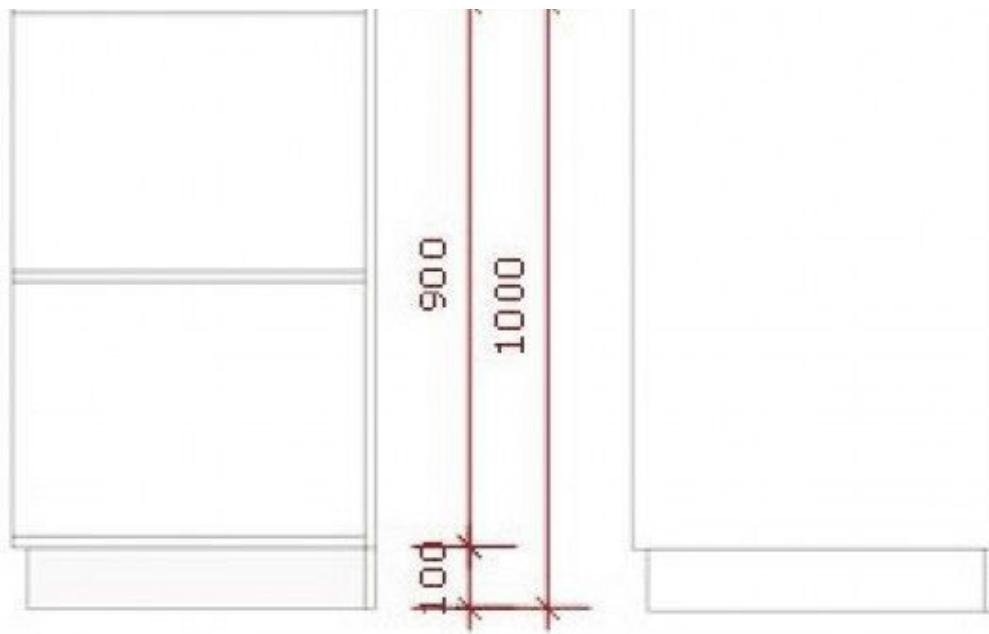

DETAIL

This white corner counter has a straight finish. Its authentic shape will allow you to give brightness to your store. Dimension : Width : 60 cm, Height : 100 cm, Depth : 60 cm.

DESCRIPTION

The corner counter is an important part of your store layout if you want a counter with multiple connected sides. This elegant piece of furniture is composed of 2 storage spaces.

DETAIL

This white corner counter has a straight finish. Its authentic shape will allow you to give brightness to your store. Dimension : Width : 60 cm, Height : 100 cm, Depth : 60 cm.

Corner counter with straight finish

DETAIL

This white corner counter has a straight finish. Its authentic shape will allow you to give brightness to your store. Dimension : Width : 60 cm, Height : 100 cm, Depth : 60 cm.

Corner counter with straight finish
Modern counter display - Photo n° 3

FEATURES

Brand	Mannequins vitrine
Base	
Fitting	
Color	Blanc
Ref	com-ang-ave-2138
ID	2138
Delivery schedule	1-5 working days
Category	Modern counter display
Type	Store furniture

DETAIL

This white corner counter has a straight finish. Its authentic shape will allow you to give brightness to your store. Dimension : Width : 60 cm, Height : 100 cm, Depth : 60 cm.