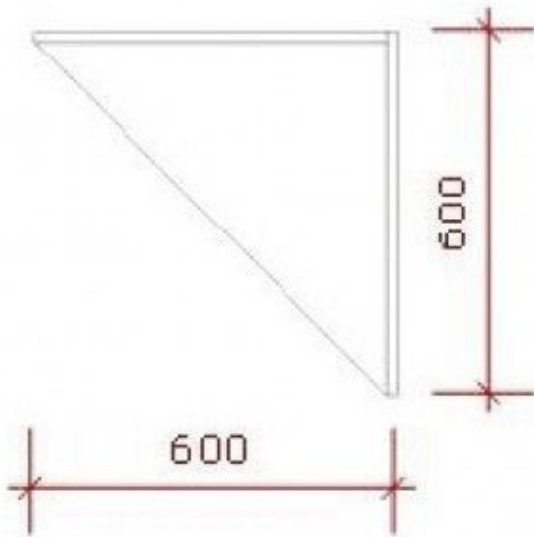

DETAIL

This white corner counter has a straight finish. Its authentic shape will allow you to give brightness to your store. Dimension : Width : 60 cm, Height : 100 cm, Depth : 60 cm.

DESCRIPTION

The corner counter is an important part of your store layout if you want a counter with multiple connected sides. This elegant piece of furniture is composed of 2 storage spaces.

DETAIL

This white corner counter has a straight finish. Its authentic shape will allow you to give brightness to your store. Dimension : Width : 60 cm, Height : 100 cm, Depth : 60 cm.

Corner counter with straight finish

DETAIL

This white corner counter has a straight finish. Its authentic shape will allow you to give brightness to your store. Dimension : Width : 60 cm, Height : 100 cm, Depth : 60 cm.

Corner counter with straight finish
Modern counter display - Photo n° 3

FEATURES

Brand	Mannequins vitrine
Base	
Fitting	
Color	Blanc
Ref	com-ang-ave-2138
ID	2138
Delivery schedule	1-5 working days
Category	Modern counter display
Type	Store furniture

DETAIL

This white corner counter has a straight finish. Its authentic shape will allow you to give brightness to your store. Dimension : Width : 60 cm, Height : 100 cm, Depth : 60 cm.