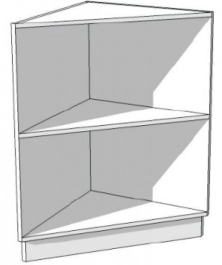

Corner counter with straight finish **275.00 €Ex VAT**

Modern counter display

FEATURES

Brand	Mannequins vitrine
Base	
Fitting	
Color	Blanc
Ref	com-ang-ave-2138
ID	2138
Delivery schedule	1-5 working days
Category	Modern counter display
Type	Store furniture

DETAIL

This white corner counter has a straight finish. Its authentic shape will allow you to give brightness to your store. Dimension : Width : 60 cm, Height : 100 cm, Depth : 60 cm.

DESCRIPTION

The corner counter is an important part of your store layout if you want a counter with multiple connected sides. This elegant piece of furniture is composed of 2 storage spaces.

Corner counter with straight finish