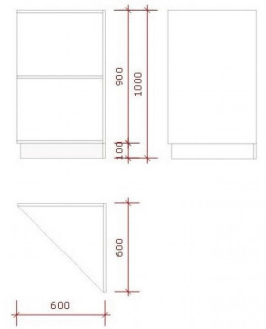

Corner counter with straight finish **275.00 €Ex VAT**

Modern counter display

FEATURES

Brand	Mannequins vitrine
Base	
Fitting	
Color	Blanc
Ref	com-ang-ave-2138
ID	2138
Delivery schedule	1-5 working days
Category	Modern counter display
Type	Store furniture

DETAIL

This white corner counter has a straight finish. Its authentic shape will allow you to give brightness to your store. Dimension : Width : 60 cm, Height : 100 cm, Depth : 60 cm.

DESCRIPTION

The corner counter is an important part of your store layout if you want a counter with multiple connected sides. This elegant piece of furniture is composed of 2 storage spaces.

Corner counter with straight finish