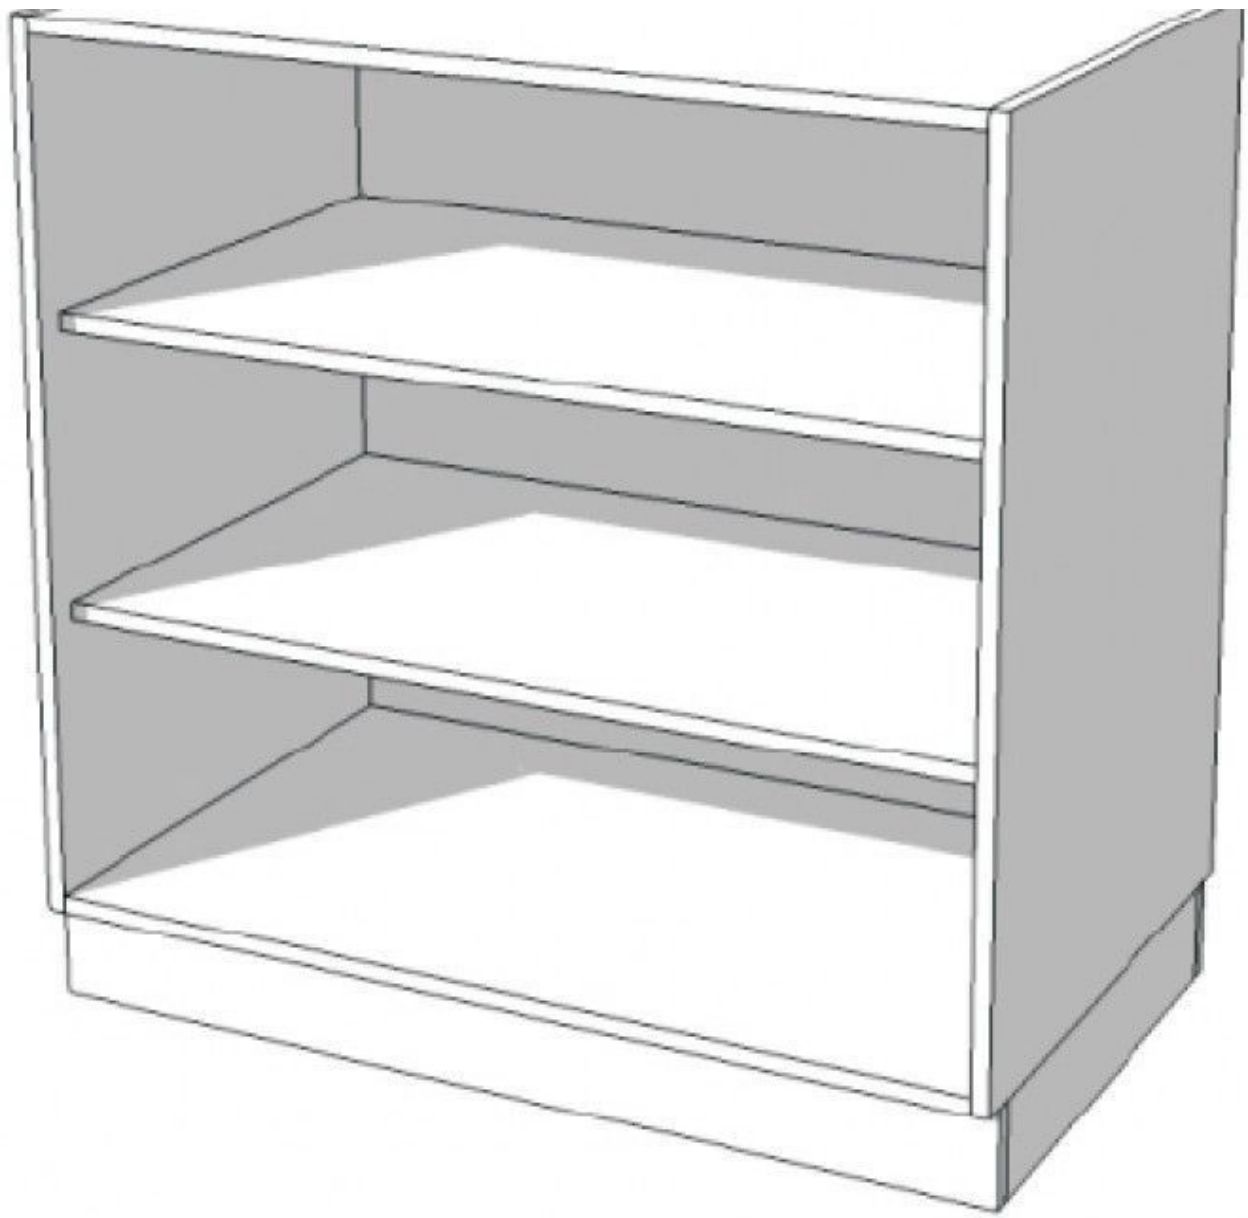

Dimension :

Width: 160 cm
Height : 100 cm
Depth: 60 cm
Total depth: 160 cm

Corner counter white with pull-out drawer

Modern counter display - Photo n° 2

FEATURES

Brand	Mannequins vitrine
Base Fitting	
Color	Blanc
Ref	com-ang-bla-1391
ID	1391
Delivery schedule	3-4 weeks
Category	Modern counter display
Type	Store furniture

DETAIL

Mannequins Shopping offers a set of counters to equip your points of sale with a display without wasting time.

Dimension :

Width: 160 cm
Height : 100 cm
Depth: 60 cm
Total depth: 160 cm

Corner counter white with pull-out drawer
Modern counter display - Photo n° 3

Dimension :

Width: 160 cm
Height : 100 cm
Depth: 60 cm
Total depth: 160 cm

Corner counter white with pull-out drawer

Modern counter display - Photo n° 4

FEATURES

Brand	Mannequins vitrine
Base Fitting	
Color	Blanc
Ref ID	com-ang-bla-1391 1391
Delivery schedule	3-4 weeks
Category	Modern counter display
Type	Store furniture

DETAIL

Mannequins Shopping offers a set of counters to equip your points of sale with a display without wasting time.

Dimension :

Width: 160 cm
Height : 100 cm
Depth: 60 cm
Total depth: 160 cm

Corner counter white with pull-out drawer