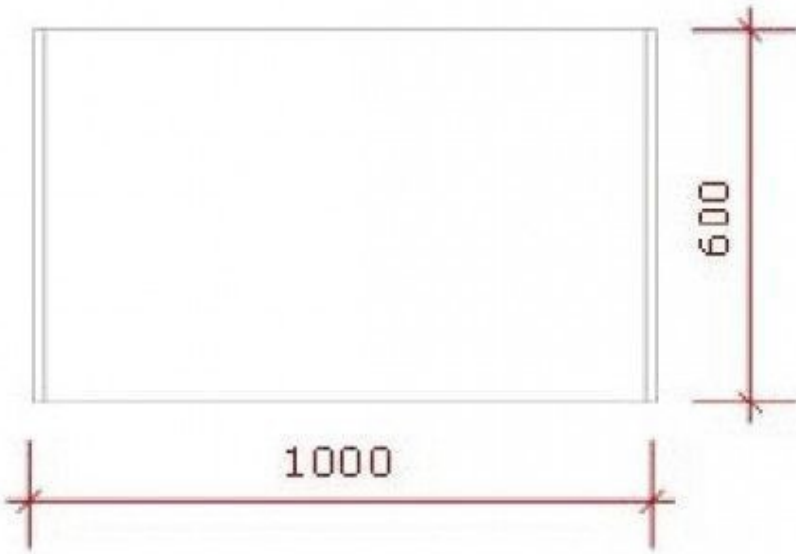

FEATURES

Brand	Mannequins vitrine
Base	
Fitting	
Color	Blanc
Ref ID	com-ang-bla-1391 1391
Delivery schedule	3-4 weeks
Category	Modern counter display
Type	Store furniture

DETAIL

Mannequins Shopping offers a set of counters to equip your points of sale with a display without wasting time.

Dimension :

Width: 160 cm
Height : 100 cm
Depth: 60 cm
Total depth: 160 cm