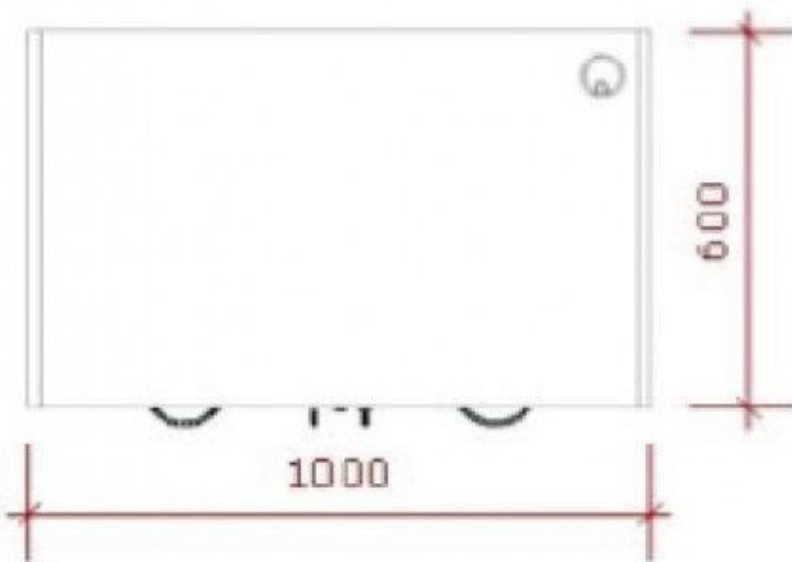

FEATURES

DETAIL

Brand	Mannequins vitrine
Base	
Fitting	
Color	Blanc
Ref	com-fer-ave-2136
ID	2136
Delivery schedule	1-5 working days
Category	Modern counter display
Type	Store furniture