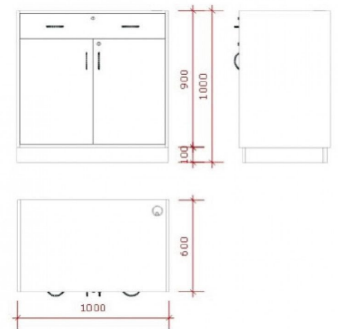

Closed counter with drawer and doors 774.00 €Ex VAT
Modern counter display

FEATURES

DETAIL

Brand	Mannequins vitrine
Base	
Fitting	
Color	Blanc
Ref	com-fer-ave-2136
ID	2136
Delivery schedule	1-5 working days
Category	Modern counter display
Type	Store furniture

DESCRIPTION

Closed counter with drawer and doors

Modern counter display - Photo n° 1

FEATURES

Brand	Mannequins vitrine
Base	
Fitting	
Color	Blanc
Ref	com-fer-ave-2136
ID	2136
Delivery schedule	1-5 working days
Category	Modern counter display
Type	Store furniture

DETAIL

Closed counter with drawer and doors

Modern counter display - Photo n° 2

FEATURES

Brand	Mannequins vitrine
Base	
Fitting	
Color	Blanc
Ref	com-fer-ave-2136
ID	2136
Delivery schedule	1-5 working days
Category	Modern counter display
Type	Store furniture

DETAIL

Closed counter with drawer and doors
Modern counter display - Photo n° 3

FEATURES

DETAIL

Brand	Mannequins vitrine
Base	
Fitting	
Color	Blanc
Ref	com-fer-ave-2136
ID	2136
Delivery schedule	1-5 working days
Category	Modern counter display
Type	Store furniture