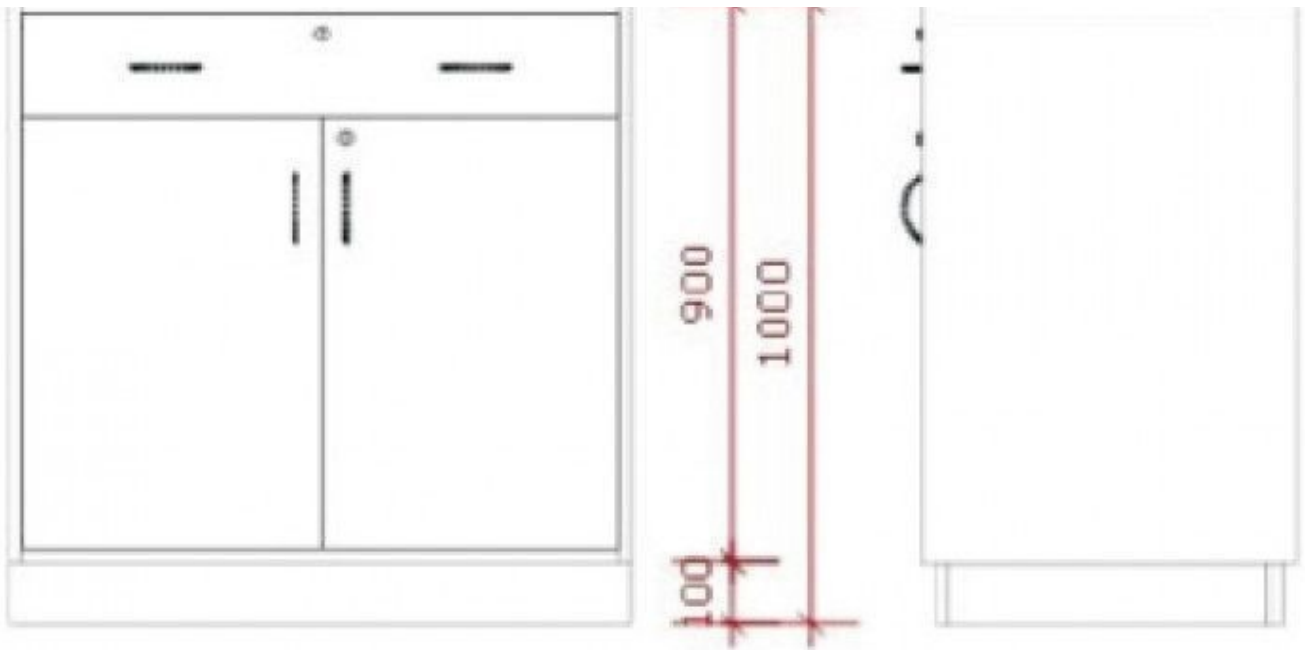

FEATURES

DETAIL

Brand	Mannequins vitrine
Base	
Fitting	
Color	Blanc
Ref	com-fer-ave-2136
ID	2136
Delivery schedule	1-5 working days
Category	Modern counter display
Type	Store furniture