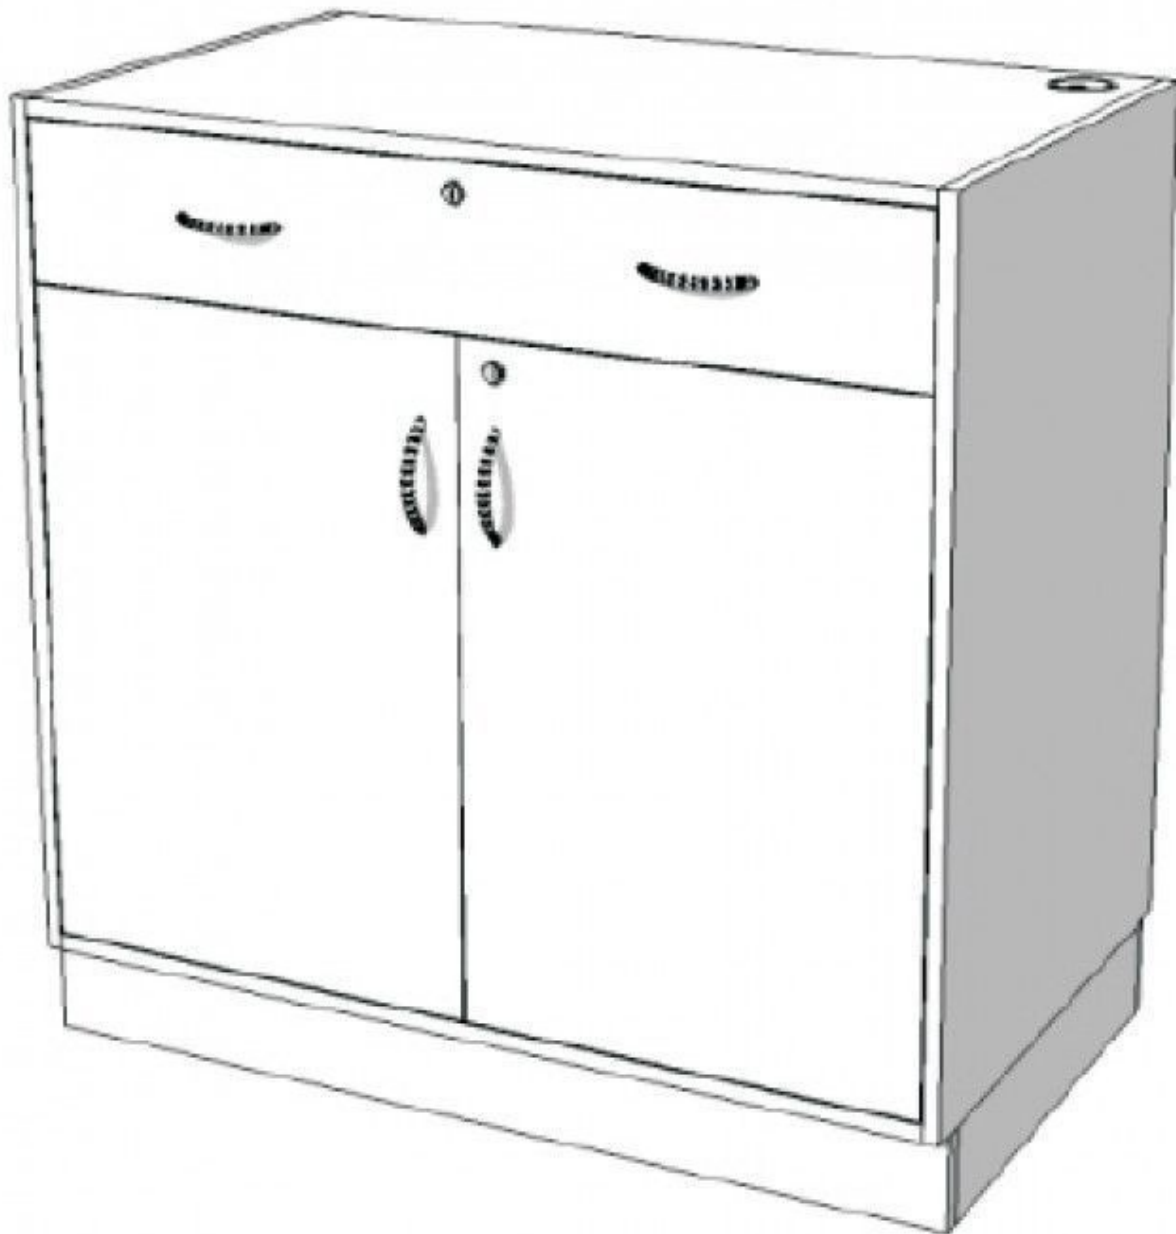

Closed counter with drawer and doors 774.00 €Ex VAT
Modern counter display

FEATURES

DETAIL

Brand	Mannequins vitrine
Base	
Fitting	
Color	Blanc
Ref	com-fer-ave-2136
ID	2136
Delivery schedule	1-5 working days
Category	Modern counter display
Type	Store furniture

DESCRIPTION

Closed counter with drawer and doors

Modern counter display - Photo n° 1

FEATURES

Brand	Mannequins vitrine
Base	
Fitting	
Color	Blanc
Ref	com-fer-ave-2136
ID	2136
Delivery schedule	1-5 working days
Category	Modern counter display
Type	Store furniture

DETAIL

Closed counter with drawer and doors

Modern counter display - Photo n° 2

FEATURES

Brand	Mannequins vitrine
Base	
Fitting	
Color	Blanc
Ref	com-fer-ave-2136
ID	2136
Delivery schedule	1-5 working days
Category	Modern counter display
Type	Store furniture

DETAIL

Closed counter with drawer and doors
Modern counter display - Photo n° 3

FEATURES

DETAIL

Brand	Mannequins vitrine
Base	
Fitting	
Color	Blanc
Ref	com-fer-ave-2136
ID	2136
Delivery schedule	1-5 working days
Category	Modern counter display
Type	Store furniture