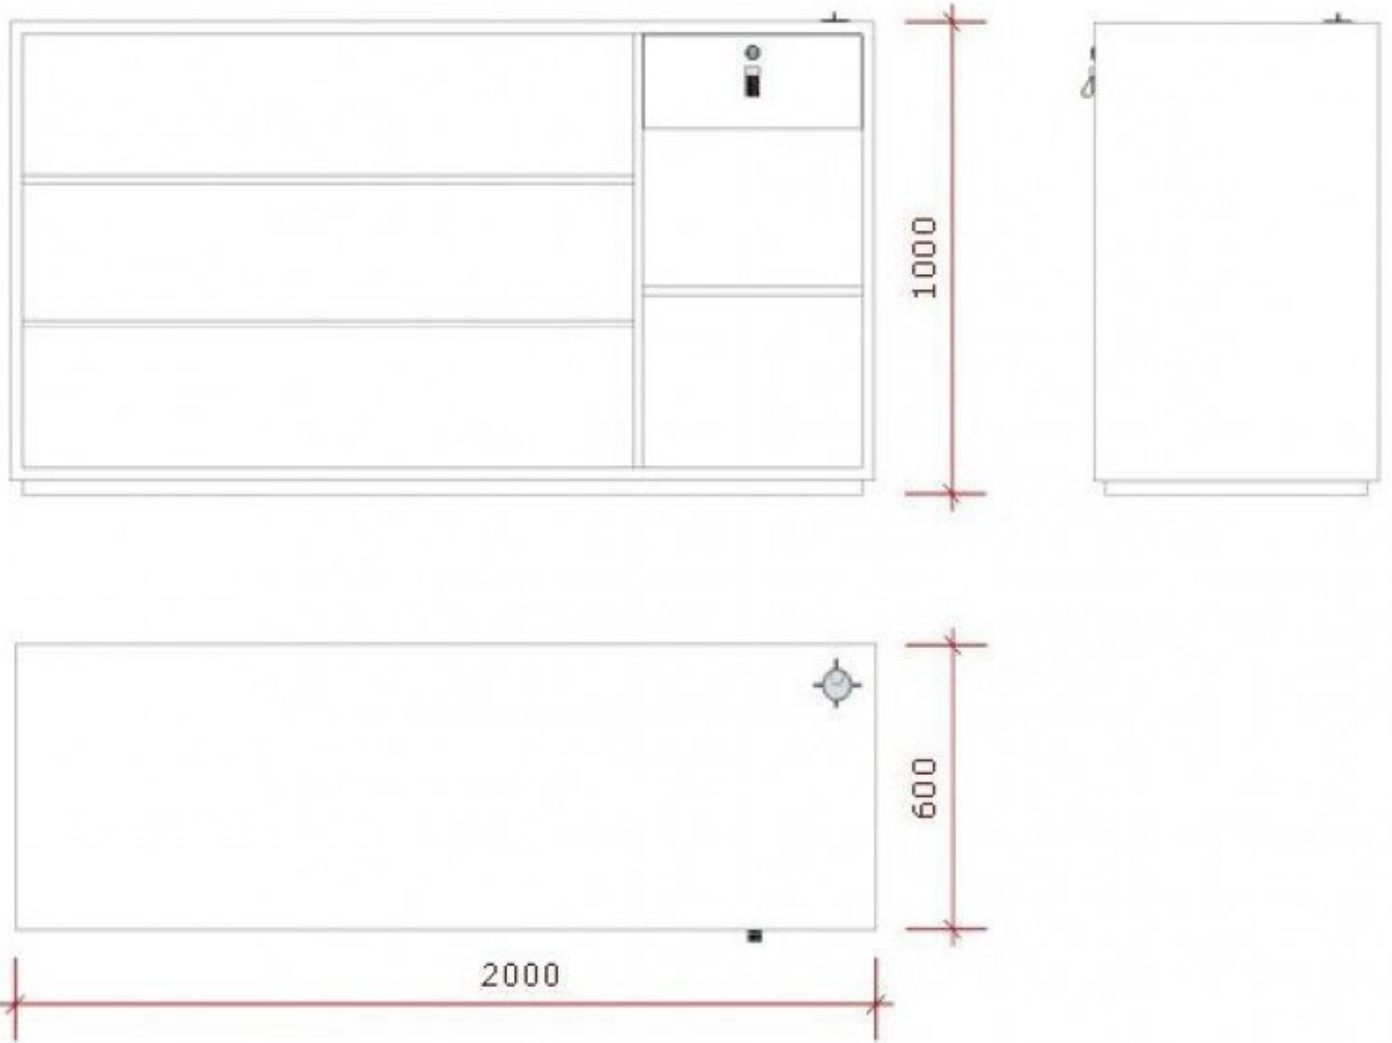

DESCRIPTION

Black marble effect counter 200 cm x 100x60cm

Black marble effect counter 200 cm

Modern counter display - Photo n° 1

FEATURES

Brand	Comptoirs shopping
Base	
Fitting	
Color	Noir
Ref	com-noi-eff-3534
ID	3534
Delivery schedule	1-5 working days
Category	Modern counter display
Type	Store furniture

DETAIL

Black marble effect counter 200 cm

Modern counter display - Photo n° 2

FEATURES

Brand	Comptoirs shopping
Base Fitting	
Color	Noir
Ref ID	com-noi-eff-3534 3534
Delivery schedule	1-5 working days
Category	Modern counter display
Type	Store furniture