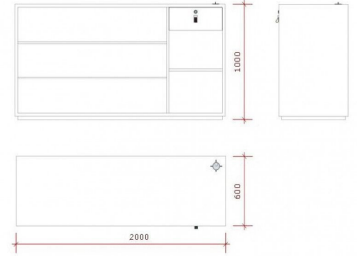

Black marble effect counter 200 cm **2 350.00 €Ex VAT** Modern counter display

FEATURES

DETAIL

Brand	Comptoirs shopping
Base	
Fitting	
Color	Noir
Ref	com-noi-eff-3534
ID	3534
Delivery schedule	1-5 working days
Category	Modern counter display
Type	Store furniture

DESCRIPTION

Black marble effect counter 200 cm x 100x60cm

Black marble effect counter 200 cm

Modern counter display - Photo n° 1

FEATURES

Brand	Comptoirs shopping
Base	
Fitting	
Color	Noir
Ref	com-noi-eff-3534
ID	3534
Delivery schedule	1-5 working days
Category	Modern counter display
Type	Store furniture

DETAIL

Black marble effect counter 200 cm

Modern counter display - Photo n° 2

FEATURES

Brand	Comptoirs shopping
Base Fitting	
Color	Noir
Ref ID	com-noi-eff-3534 3534
Delivery schedule	1-5 working days
Category	Modern counter display
Type	Store furniture