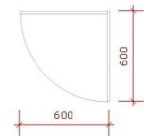

Black high-gloss corner countertop 342.00 €Ex VAT Modern counter display

FEATURES

Brand	Comptoirs shopping
Base	
Fitting	
Color	Noir
Ref	com-ang-noi-3760
ID	3760
Delivery schedule	1-5 working days
Category	Modern counter display
Type	Store furniture

DETAIL

Key features :

- Modern design: This modern corner store counter features a small format and modern lines.
- Maximum functionality: Featuring numerous drawers, this countertop offers generous space for organizing your products.
- Durable construction : This store counter is made from high-quality materials, making it resistant to the daily wear and tear of your commercial activity.

1. Dimensions:
2. 60cm wide
   - 100 cm long
   - 60 cm deep

DESCRIPTION

The glossy black **corner store counter** is the functional solution for modern retailers looking for modern design and optimum use of **sales space**. With its compact dimensions (**60x100x60cm**), this store counter offers a contemporary aesthetic while fitting perfectly into the corners of your **sales space**.

The **store counter** is ideal for a variety of store types, including:

- Fashion/decoration boutiques sales spacewith ourstore counter, combining aesthetics and efficiency.
- Shoe store Optimize your

Black high-gloss corner countertop

- Jewlry stores
- Hair and beauty salons