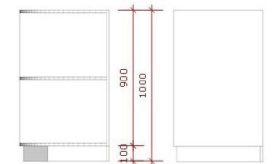

Black high-gloss corner countertop 342.00 €Ex VAT Modern counter display

FEATURES

Brand	Comptoirs shopping
Base	
Fitting	
Color	Noir
Ref	com-ang-noi-3760
ID	3760
Delivery schedule	1-5 working days
Category	Modern counter display
Type	Store furniture

DETAIL

Key features :

- Modern design: This modern corner store counter features a small format and modern lines.
- Maximum functionality: Featuring numerous drawers, this countertop offers generous space for organizing your products.
- Durable construction : This store counter is made from high-quality materials, making it resistant to the daily wear and tear of your commercial activity.

1. Dimensions:
2. 60cm wide
   - 100 cm long
   - 60 cm deep

DESCRIPTION

The glossy black **corner store counter** is the functional solution for modern retailers looking for modern design and optimum use of **sales space**. With its compact dimensions (**60x100x60cm**), this store counter offers a contemporary aesthetic while fitting perfectly into the corners of your **sales space**.

The **store counter** is ideal for a variety of store types, including:

- Fashion/decoration boutiques sales spacewith ourstore counter, combining aesthetics and efficiency.
- Shoe store Optimize your

Black high-gloss corner countertop

- Jewlry stores
- Hair and beauty salons