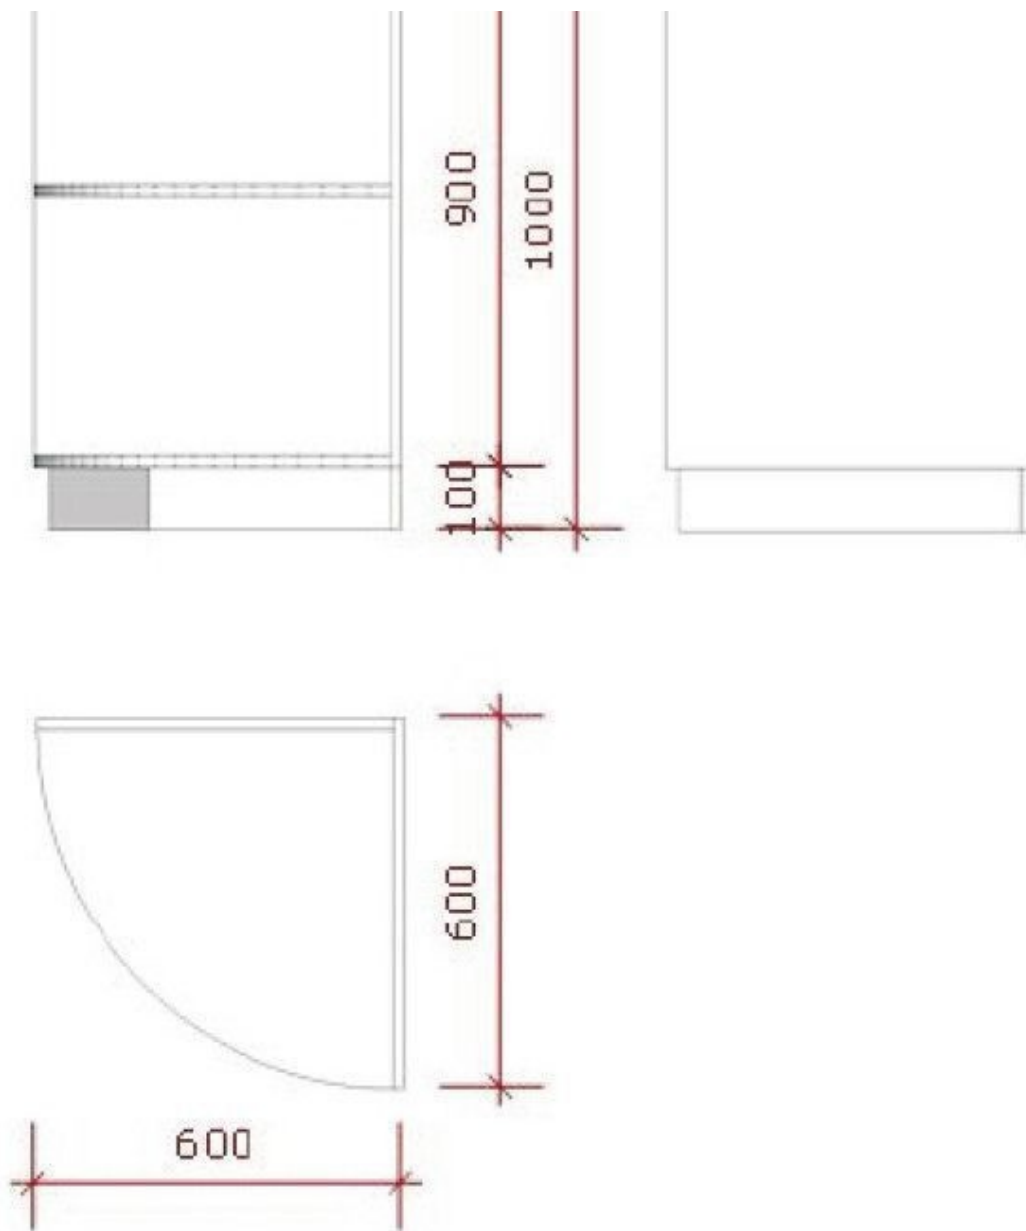

- Dimensions:
- 60cm wide
  - 100 cm long
  - 60 cm deep

Dimensions:

- 60cm wide
- 100 cm long
- 60 cm deep

**Black high-gloss corner countertop**

**Modern counter display - Photo n° 3**

Dimensions:

- 60cm wide
- 100 cm long
- 60 cm deep

**Black high-gloss corner countertop**

**Modern counter display - Photo n° 4**

Dimensions:

- 60cm wide
- 100 cm long
- 60 cm deep