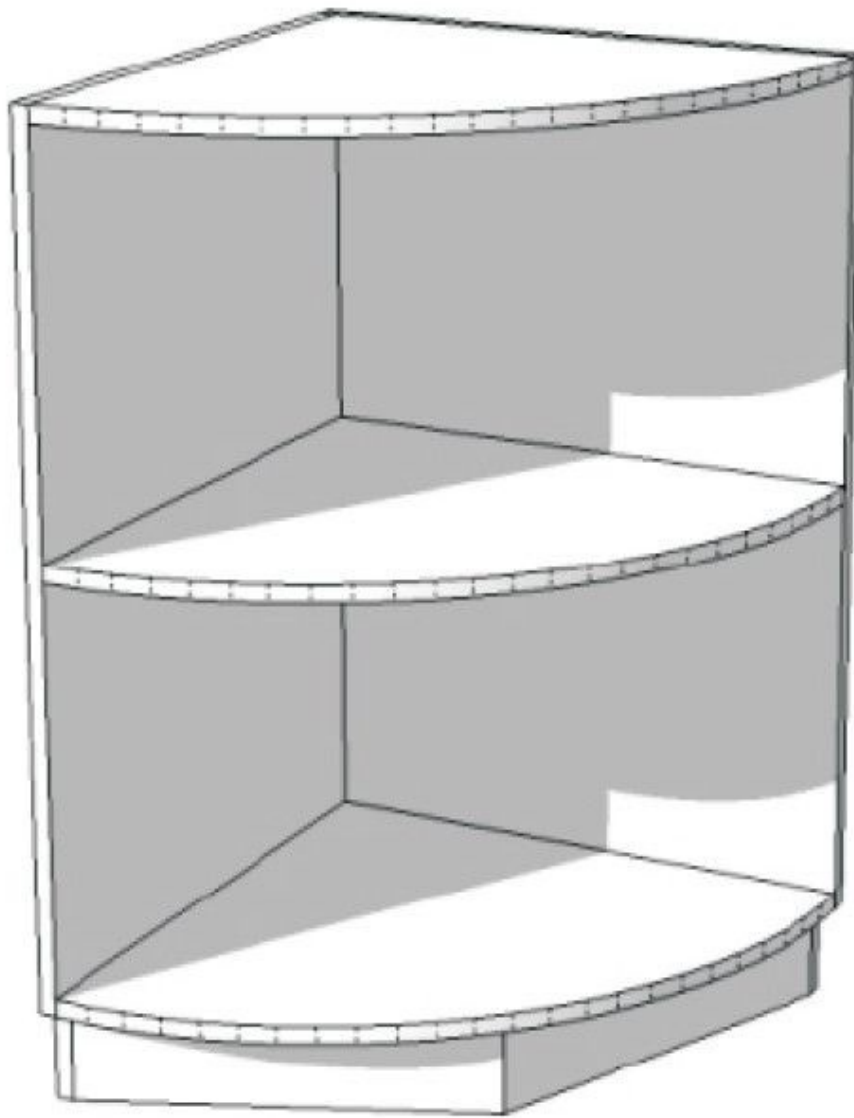

Dimensions:

- 60cm wide
- 100 cm long
- 60 cm deep

## DETAIL

Key features :

- Modern design: This modern corner store counter features a small format and modern lines.
- Maximum functionality: Featuring numerous drawers, this countertop offers generous space for organizing your products.
- Durable construction : This store counter is made from high-quality materials, making it resistant to the daily wear and tear of your commercial activity.

Dimensions:

- 60cm wide
- 100 cm long
- 60 cm deep

**Black high-gloss corner countertop**

**Modern counter display - Photo n° 3**