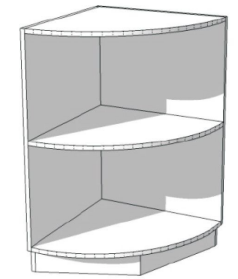

Black high-gloss corner countertop 342.00 €Ex VAT Modern counter display

FEATURES

Brand	Comptoirs shopping
Base	
Fitting	
Color	Noir
Ref	com-ang-noi-3760
ID	3760
Delivery schedule	1-5 working days
Category	Modern counter display
Type	Store furniture

DETAIL

Key features :

- Modern design: This modern corner store counter features a small format and modern lines.
- Maximum functionality: Featuring numerous drawers, this countertop offers generous space for organizing your products.
- Durable construction : This store counter is made from high-quality materials, making it resistant to the daily wear and tear of your commercial activity.

1. Dimensions:
2. 60cm wide
   - 100 cm long
   - 60 cm deep

DESCRIPTION

The glossy black **corner store counter** is the functional solution for modern retailers looking for modern design and optimum use of **sales space**. With its compact dimensions (**60x100x60cm**), this store counter offers a contemporary aesthetic while fitting perfectly into the corners of your **sales space**.

The **store counter** is ideal for a variety of store types, including:

- Fashion/decoration boutiques sales spacewith ourstore counter, combining aesthetics and efficiency.
- Shoe store Optimize your

Black high-gloss corner countertop

- Jewlry stores
- Hair and beauty salons