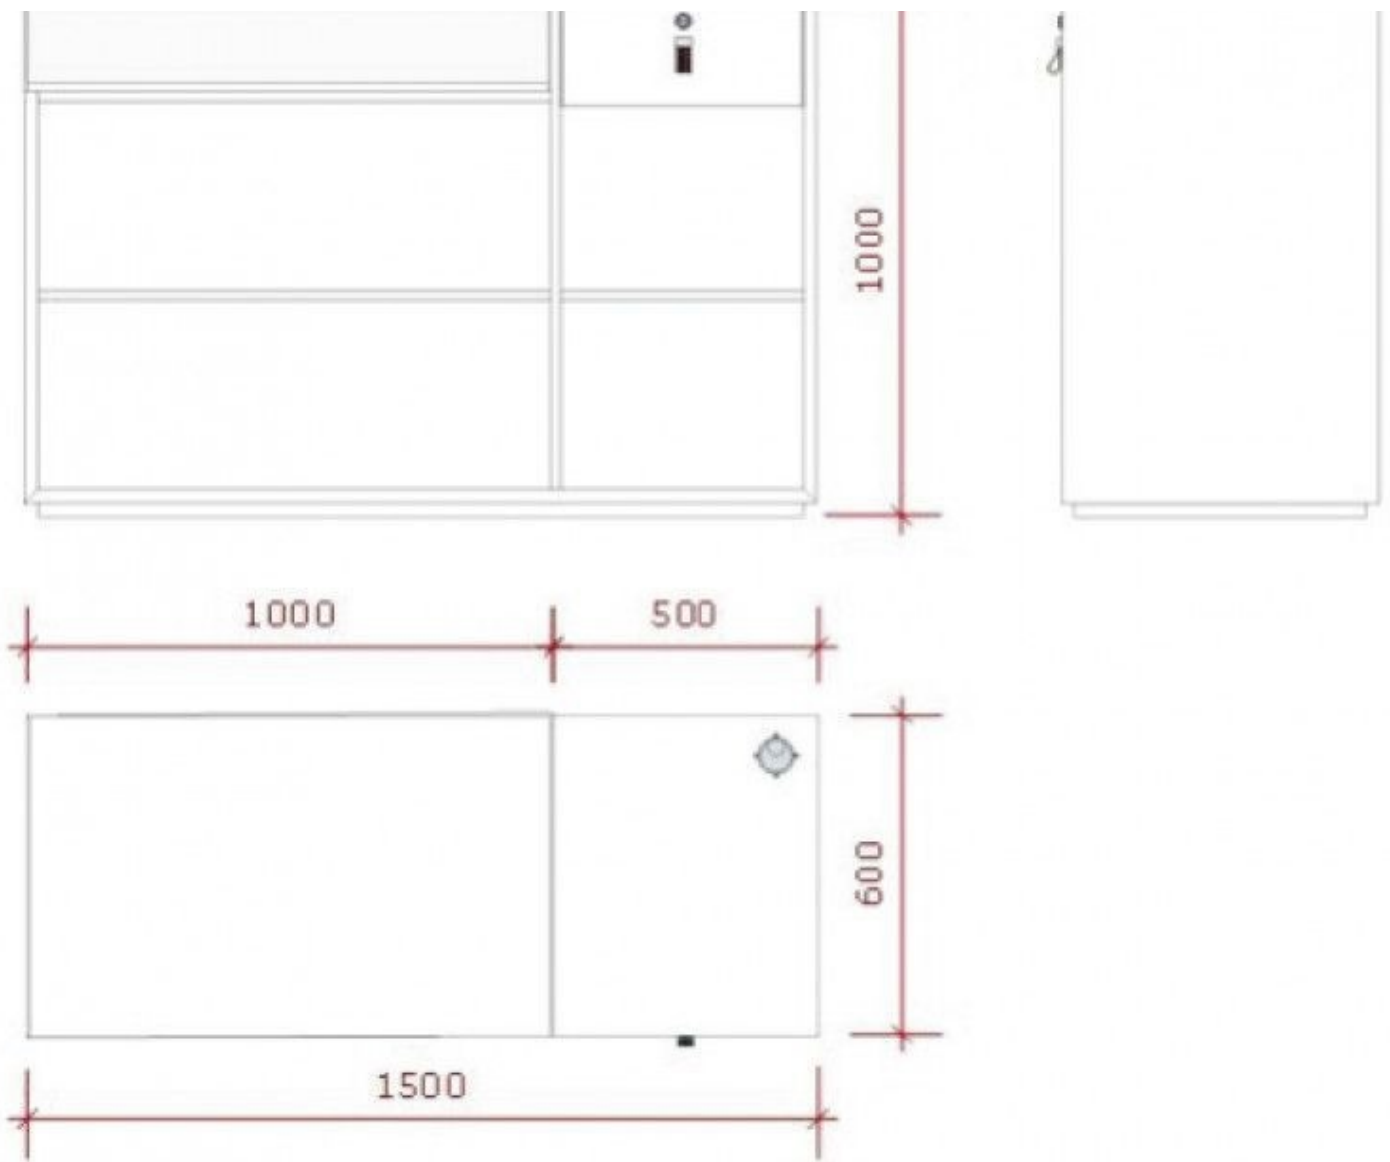

FEATURES

Brand	Mobilier shopping
Base	
Fitting	
Color	Noir
Ref	com-noi-eff-3469
ID	3469
Delivery schedule	1-5 working days
Category	Modern counter display
Type	Store furniture

DETAIL

Black marble counter with shiny effect. Mannequins Shopping offers you a selection of furniture for your shop. Among them you will find our glossy counters, curved counters, modern counters and many others.

Black glossy marble countertop 150 cm

Modern counter display - Photo n° 5