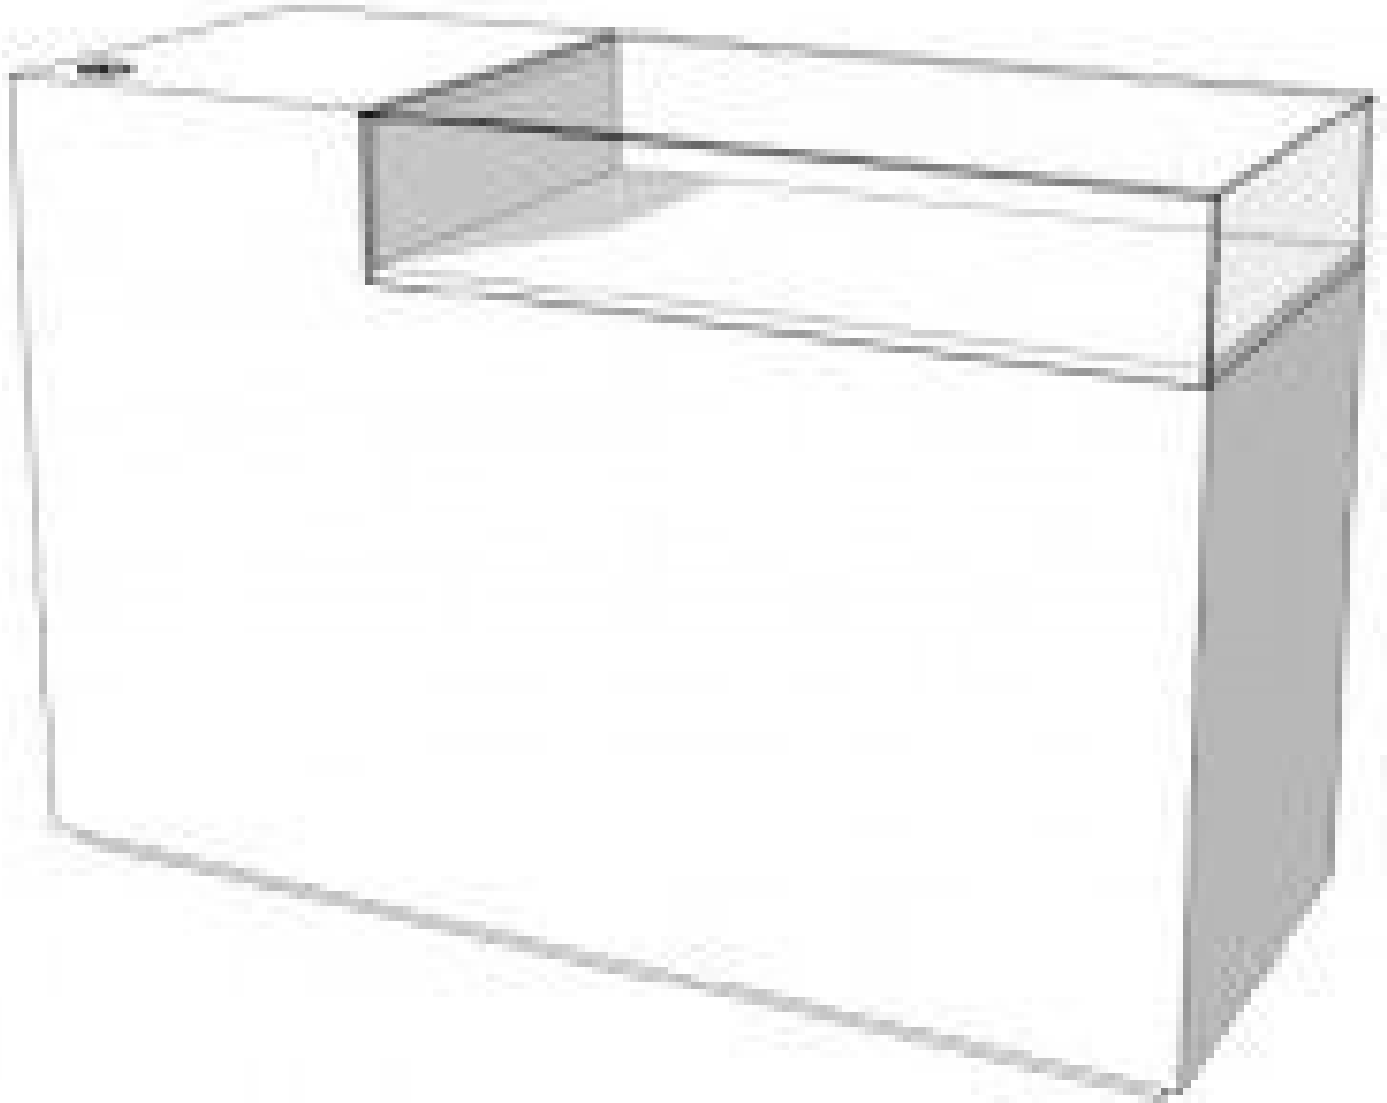

FEATURES

Brand	Mobilier shopping
Base	
Fitting	
Color	Noir
Ref	com-noi-eff-3469
ID	3469
Delivery schedule	1-5 working days
Category	Modern counter display
Type	Store furniture

DETAIL

Black marble counter with shiny effect. Mannequins Shopping offers you a selection of furniture for your shop. Among them you will find our glossy counters, curved counters, modern counters and many others.

Black glossy marble countertop 150 cm
Modern counter display - Photo n° 3