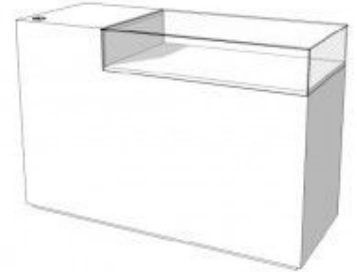

Black glossy marble countertop 150 cm 2 575.00 €Ex VAT
Modern counter display

FEATURES

Table with 2 columns: Feature (Brand, Base, Fitting, Color, Ref, ID, Delivery schedule, Category, Type) and Value (Mobilier shopping, Noir, com-noi-eff-3469, 3469, 1-5 working days, Modern counter display, Store furniture)

DESCRIPTION

Black glossy marble effect counter. This sales counter is ideal for displaying your products in the shop and optimising your sales. The counter has a glass top and a drawer for storage. This glossy sales counter measures 150 x 100 x 60 cm.