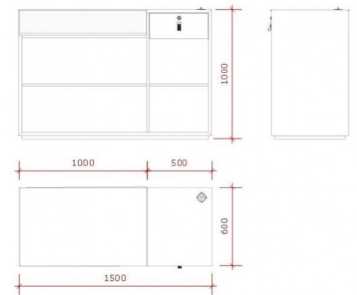

Black glossy marble countertop 150 cm 2 575.00 €Ex VAT
Modern counter display

FEATURES

Table with 2 columns: Feature (Brand, Base, Fitting, Color, Ref, ID, Delivery schedule, Category, Type) and Value (Mobilier shopping, Noir, com-noi-eff-3469, 3469, 1-5 working days, Modern counter display, Store furniture)

DESCRIPTION

Black glossy marble effect counter. This sales counter is ideal for displaying your products in the shop and optimising your sales. The counter has a glass top and a drawer for storage. This glossy sales counter measures 150 x 100 x 60 cm.