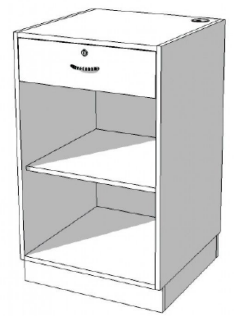

Black counter with drawer 100 cm **450.00 €Ex VAT** Modern counter display

FEATURES

Brand	Mobilier shopping
Base	
Fitting	
Color	Noir
Ref	com-noi-ave-3472
ID	3472
Delivery schedule	1-5 working days
Category	Modern counter display
Type	Store furniture

DETAIL

Black sales counter. Mannequins Shopping offers you a selection of display furniture, among them you will find our curved counter, modern counter, classic counter and display case.

DESCRIPTION

Sales counter for black shop. **This sales counter** is ideal for displaying your products in the shop and optimising your sales. **The sales counter** has a drawer with keys. The sales counter measures 60 x 60 x 100 cm.

Black counter with drawer 100 cm