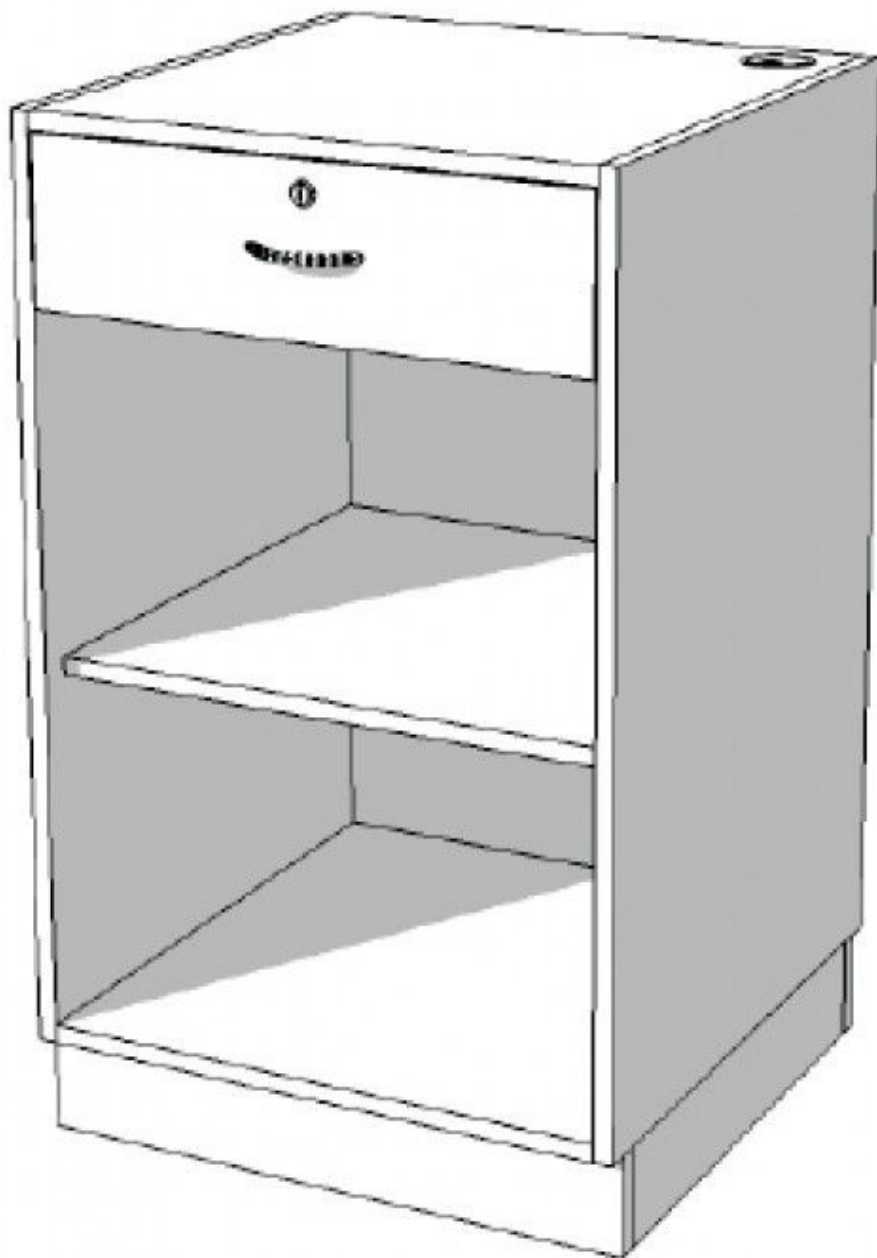

FEATURES

Brand	Mobilier shopping
Base	
Fitting	
Color	Noir
Ref	com-noi-ave-3472
ID	3472
Delivery schedule	1-5 working days
Category	Modern counter display
Type	Store furniture

DETAIL

Black sales counter. Mannequins Shopping offers you a selection of display furniture, among them you will find our curved counter, modern counter, classic counter and display case.

Black counter with drawer 100 cm

Modern counter display - Photo n° 4