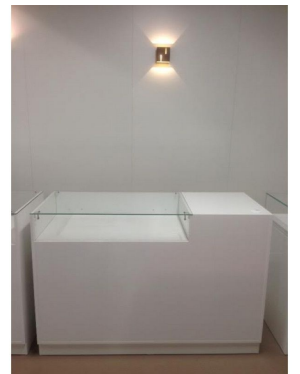

Black counter 150 cm wide **1 083.00 €Ex VAT** Modern counter display

FEATURES

Brand	Mobilier shopping
Base	
Fitting	
Color	Noir
Ref	com-noi-150-3474
ID	3474
Delivery schedule	1-5 working days
Category	Modern counter display
Type	Store furniture

DETAIL

Sales counter with glass display case. Mannequins Shopping offers you a selection of furniture for your shops. Among the storage furniture, you will find our curved counters and classic counters.

DESCRIPTION

Black sales counter with display case. 150 x 100 x 60 cm. **This sales counter** with glass display case is ideal for displaying your collectibles and other items. **The display counter** consists of a glass showcase with lock and cable hole.

Black counter 150 cm wide