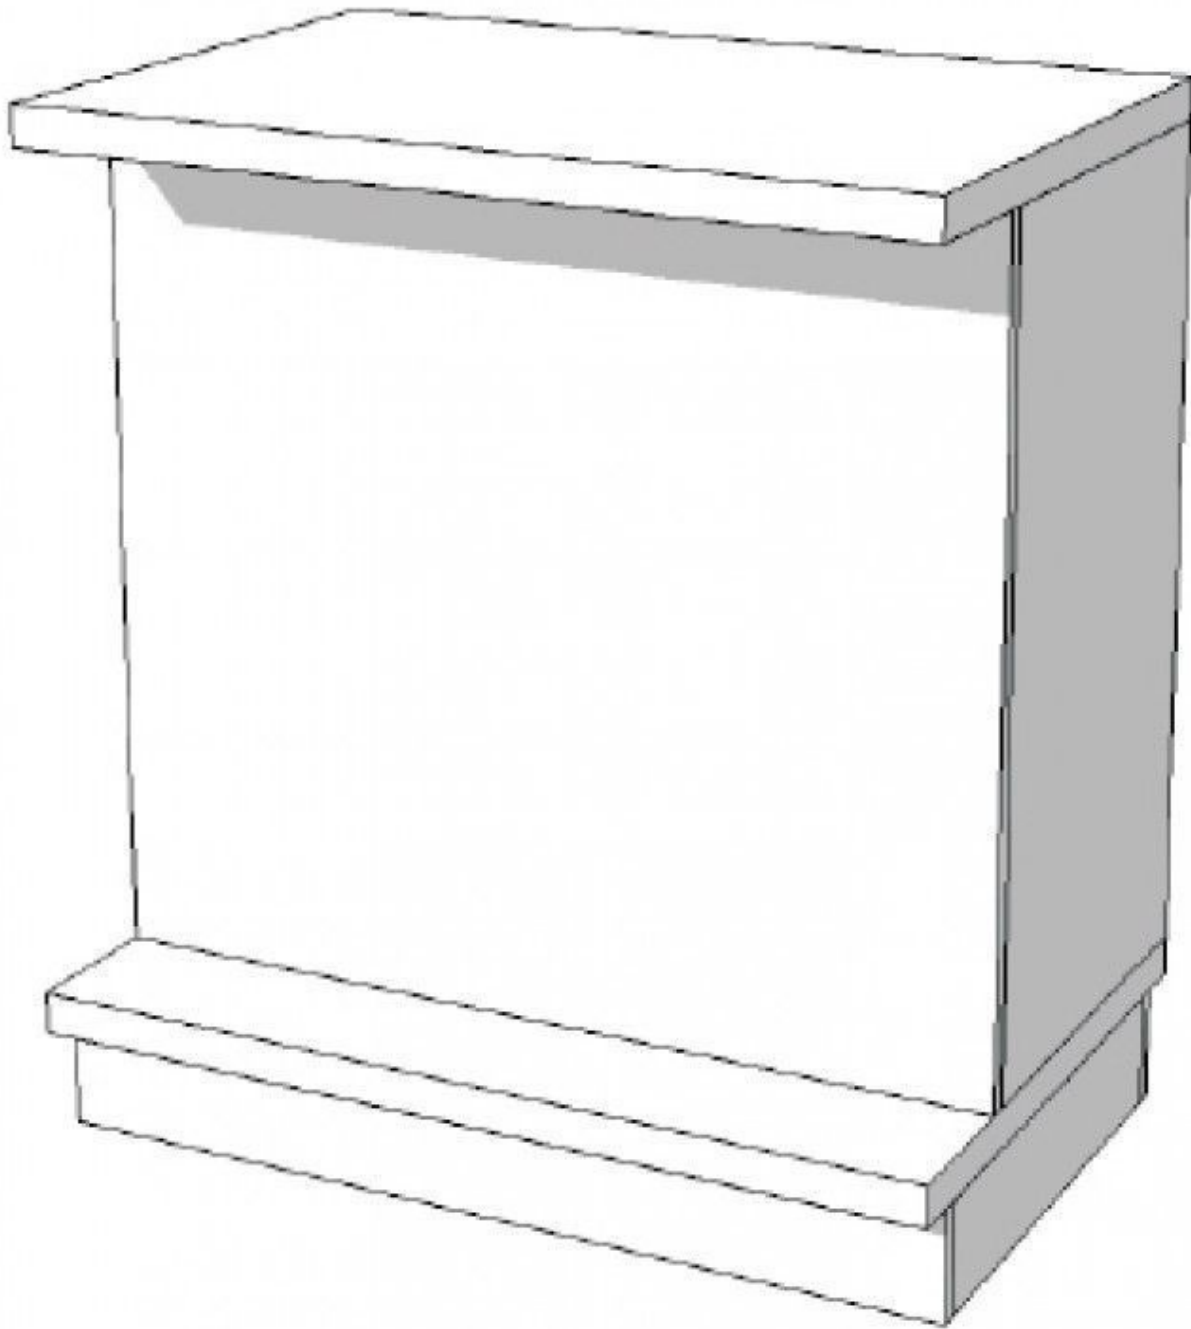

Modern counter display - Photo n° 1

FEATURES

Brand	Comptoirs shopping
Base	
Fitting	
Color	Blanc
Ref	com-bla-bas-2110
ID	2110
Delivery schedule	1-5 working days
Category	Modern counter display
Type	Store furniture

DETAIL

Mannequins Shopping, a specialist in display mannequins and shopfitting, offers a range of counters to equip your shop. Discover all our ranges of sales counters, reception counter or cash counters. You'll find counters for every budget and every style: from the modular counter to the authentic counter. Quality shop furniture to make your shop attractive to your visitors and customers. Our website offers a range of professional counters. On these counters, you will have your cash register, keep hand-carried your paper bags or plastic.

Basic white counter S-C-PEC-006

Modern counter display - Photo n° 2