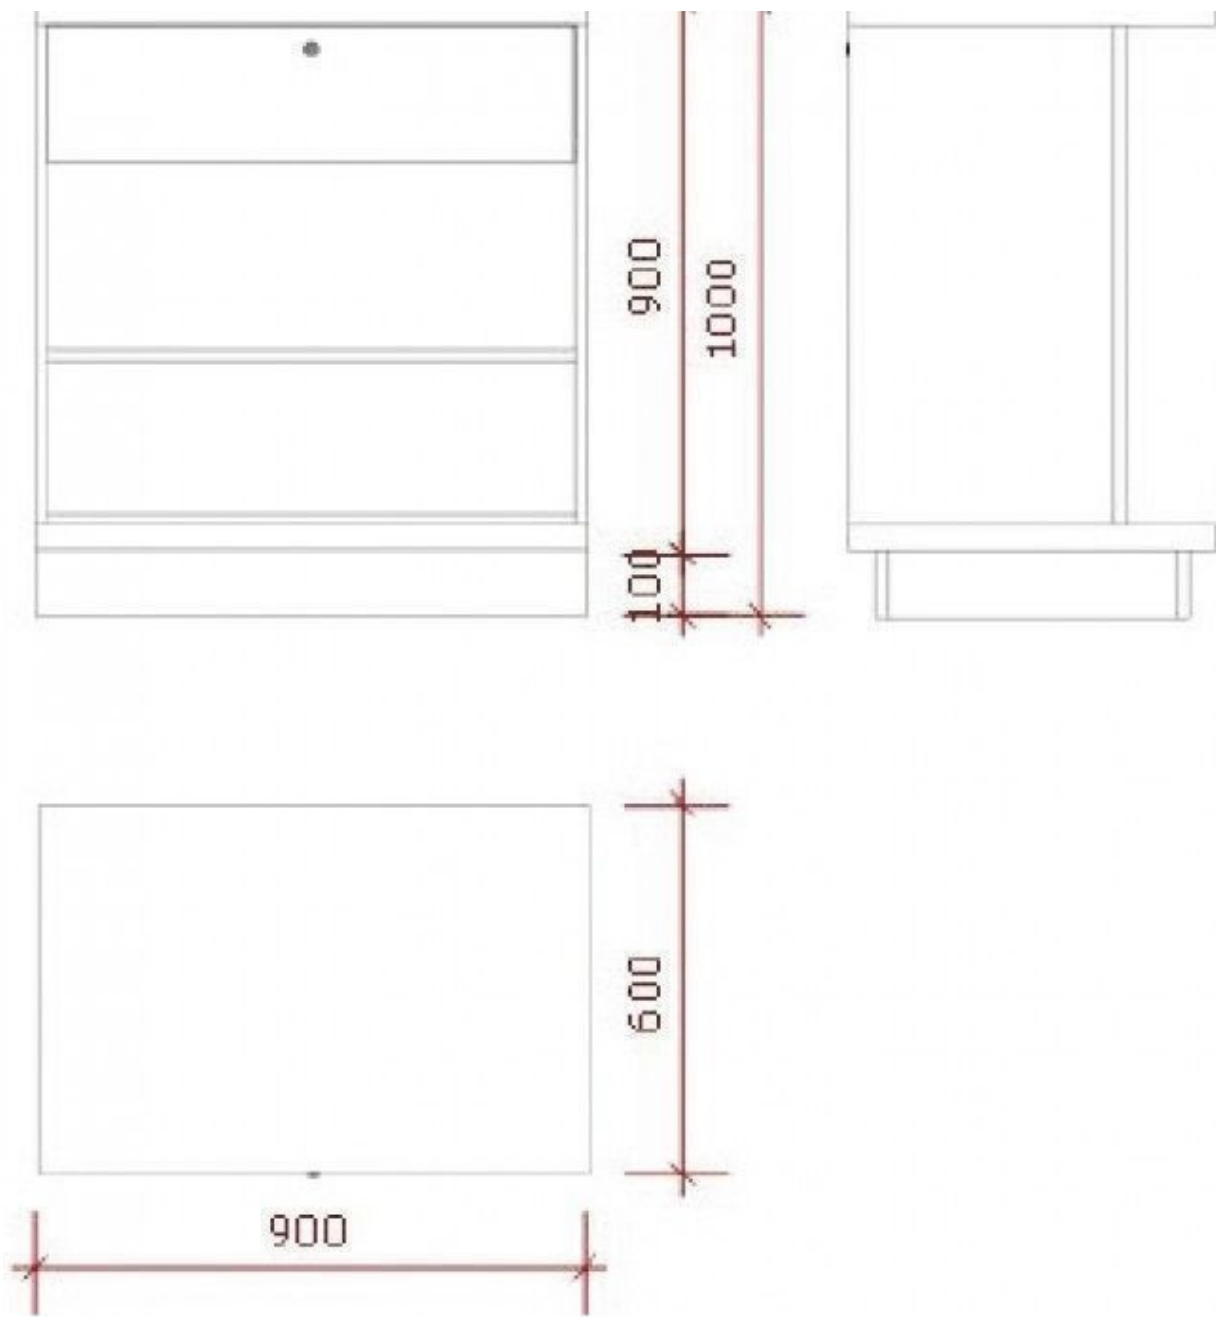

FEATURES

Brand	Comptoirs shopping
Base Fitting	
Color	Blanc
Ref ID	com-bla-bas-2110 2110
Delivery schedule	1-5 working days
Category	Modern counter display
Type	Store furniture

DETAIL

Mannequins Shopping, a specialist in display mannequins and shopfitting, offers a range of counters to equip your shop. Discover all our ranges of sales counters, reception counter or cash counters. You'll find counters for every budget and every style: from the modular counter to the authentic counter. Quality shop furniture to make your shop attractive to your visitors and customers. Our website offers a range of professional counters. On these counters, you will have your cash register, keep hand-carried your paper bags or plastic.