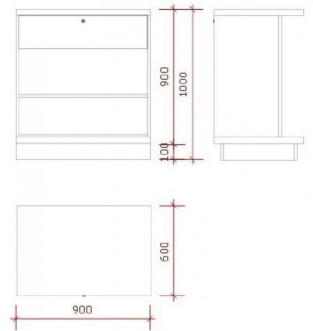

Basic white counter S-C-PEC-006 **860.00 €Ex VAT** Modern counter display

FEATURES

Brand	Comptoirs shopping
Base	
Fitting	
Color	Blanc
Ref	com-bla-bas-2110
ID	2110
Delivery schedule	1-5 working days
Category	Modern counter display
Type	Store furniture

DETAIL

Mannequins Shopping, a specialist in display mannequins and shopfitting, offers a range of counters to equip your shop. Discover all our ranges of sales counters, reception counter or cash counters. You'll find counters for every budget and every style: from the modular counter to the authentic counter. Quality shop furniture to make your shop attractive to your visitors and customers. Our website offers a range of professional counters. On these counters, you will have your cash register, keep hand-carried your paper bags or plastic.

DESCRIPTION

This basic counter is white Eccentric counter, very exclusive line of counters. Counters are produced by our factory with ISO certificate 90 cm wide, 100 cm high, 60 cm deep

Basic white counter S-C-PEC-006