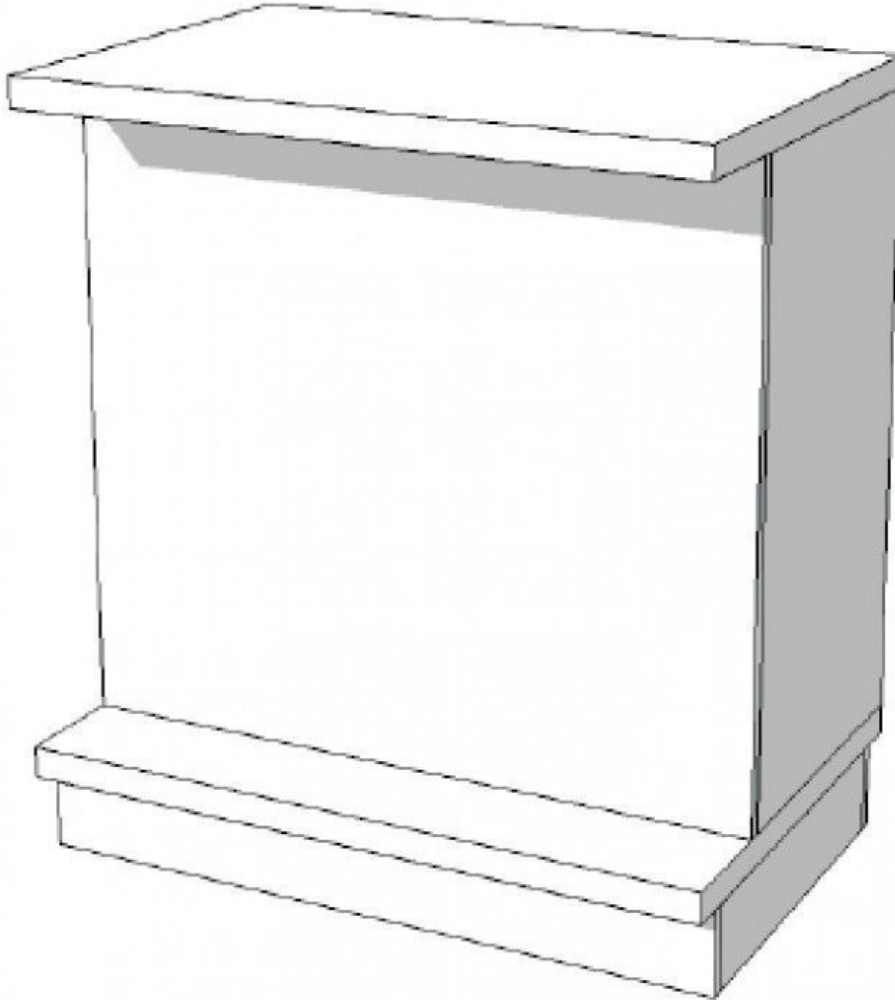

Basic white counter S-C-PEC-006 **860.00 €Ex VAT** Modern counter display

FEATURES

Brand	Comptoirs shopping
Base	
Fitting	
Color	Blanc
Ref	com-bla-bas-2110
ID	2110
Delivery schedule	1-5 working days
Category	Modern counter display
Type	Store furniture

DETAIL

Mannequins Shopping, a specialist in display mannequins and shopfitting, offers a range of counters to equip your shop. Discover all our ranges of sales counters, reception counter or cash counters. You'll find counters for every budget and every style: from the modular counter to the authentic counter. Quality shop furniture to make your shop attractive to your visitors and customers. Our website offers a range of professional counters. On these counters, you will have your cash register, keep hand-carried your paper bags or plastic.

DESCRIPTION

This basic counter is white Eccentric counter, very exclusive line of counters. Counters are produced by our factory with ISO certificate 90 cm wide, 100 cm high, 60 cm deep

Basic white counter S-C-PEC-006