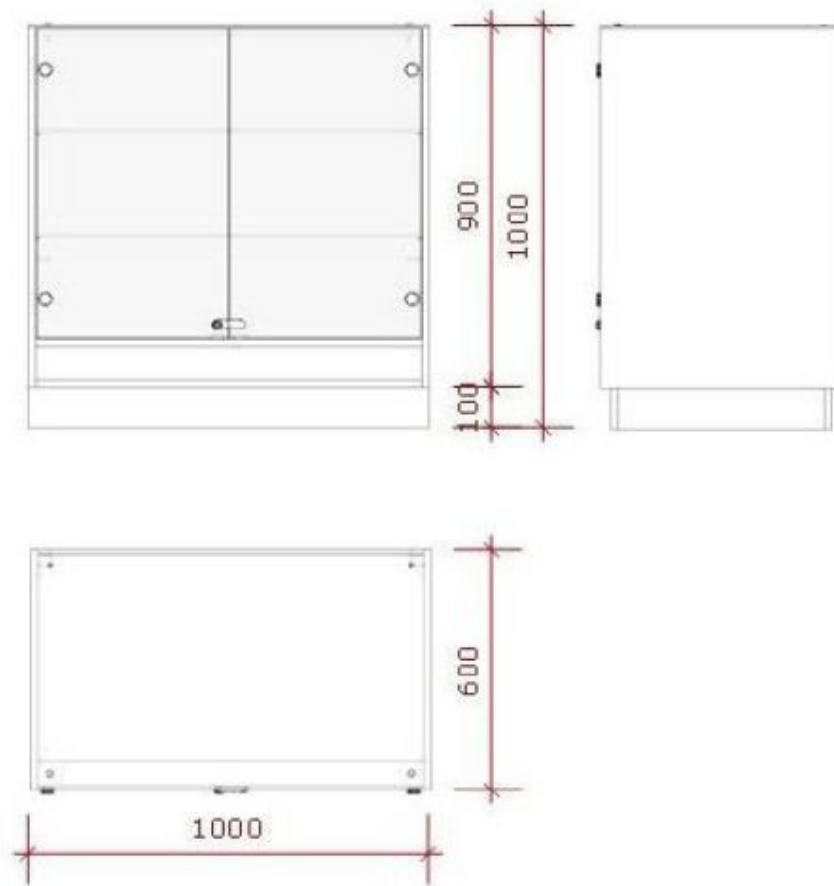

FEATURES

Brand	Mobilier shopping
Base	
Fitting	
Color	Blanc
Ref ID	com-mag-vit-4018 4018
Delivery schedule	1-5 working days
Category	Modern counter display
Type	Store furniture

DETAIL

Features

- Design: Our 100cm glass shop counter combines modern design with timeless elegance, blending seamlessly into any décor.
- Finish: The display case at the front and glass doors at the back add a touch of sophistication, offering a luxurious look to your retail space.
- Spacious and Functional: With its generous 100 cm dimensions, this counter offers ample surface area to display your products in an elegant manner while guaranteeing their security with an integrated lock.