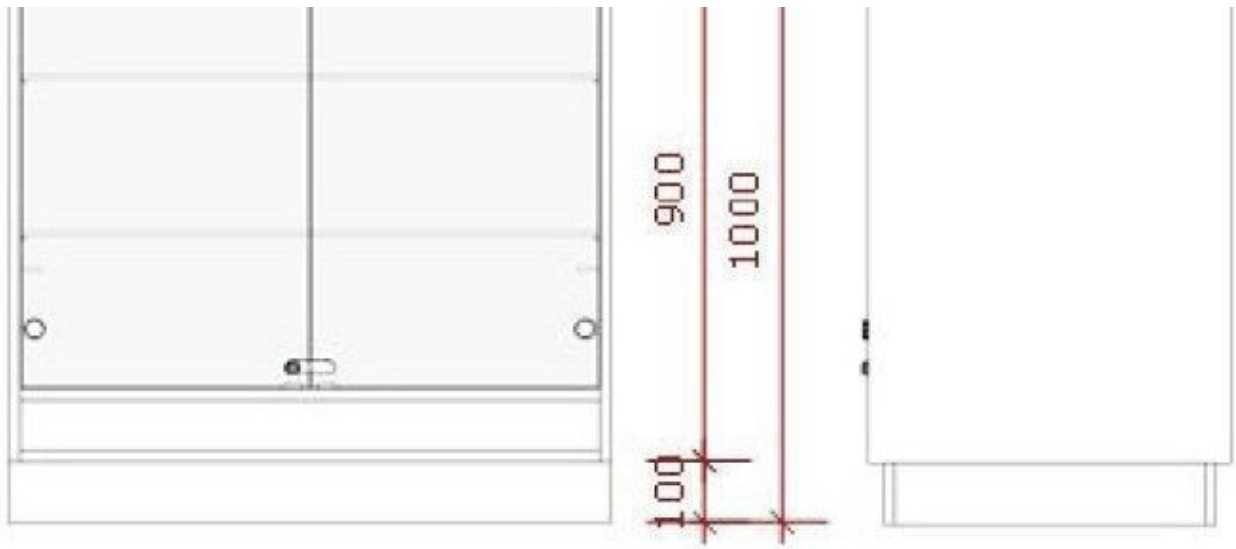

FEATURES

Brand	Comptoirs shopping
Base	
Fitting	
Color	Noir
Ref	com-noi-bri-3861
ID	3861
Delivery schedule	1-5 working days
Category	Economy store counters
Type	Store furniture

DETAIL