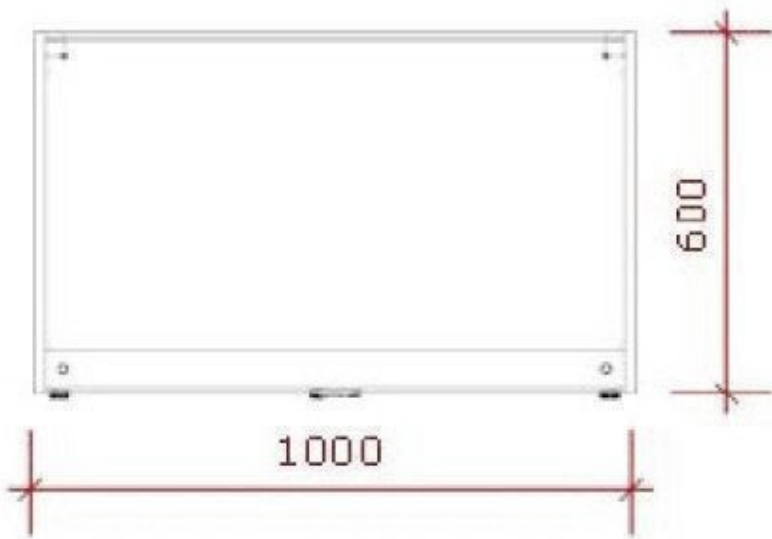

FEATURES

Brand	Comptoirs shopping
Base	
Fitting	
Color	Noir
Ref	com-noi-bri-3861
ID	3861
Delivery schedule	1-5 working days
Category	Economy store counters
Type	Store furniture

DETAIL