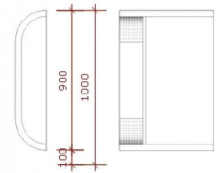

White side S-C-PEC-010 576.00 €Ex VAT

Curved counters

FEATURES

Brand	Mannequins vitrine
Base	
Fitting	
Color	Blanc
Ref	cot-lat-bla-2114
ID	2114
Delivery schedule	1-5 working days
Category	Curved counters
Type	Store furniture

DESCRIPTION

This is loose side element for use on the left or right for eccentric counters Eccentric counter, very exclusive line of counters Made by hand Produced by our factory with ISO certificate Dimensions : Width : 20 cm Height : 100 cm Depth : 60 cm

White side S-C-PEC-010

Curved counters - Photo n° 1

FEATURES

Brand	Mannequins vitrine
Base	
Fitting	
Color	Blanc
Ref	côt-lat-bla-2114
ID	2114
Delivery schedule	1-5 working days
Category	Curved counters
Type	Store furniture