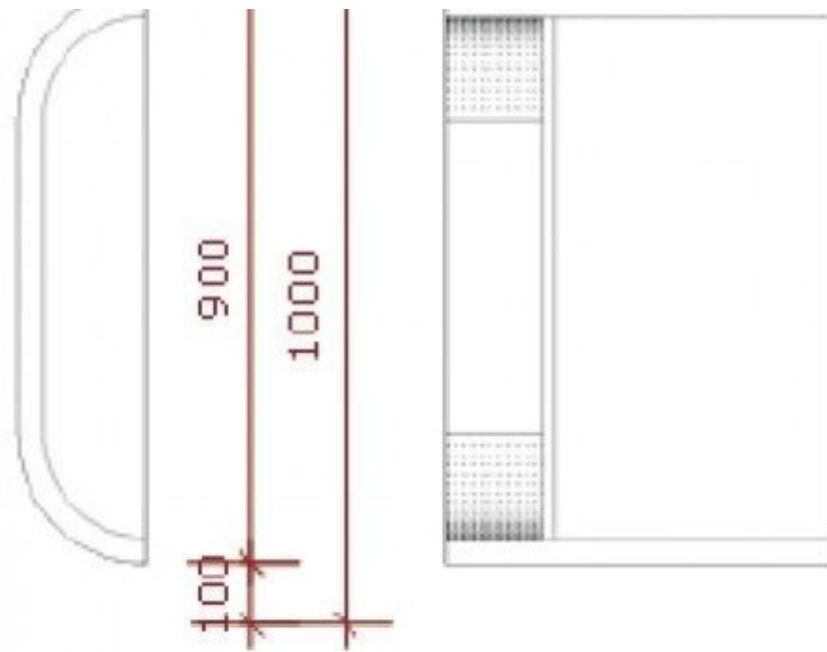

FEATURES

Brand	Mannequins vitrine
Base	
Fitting	
Color	Blanc
Ref	cot-lat-bla-2114
ID	2114
Delivery schedule	1-5 working days
Category	Curved counters
Type	Store furniture

DETAIL

Mannequins Shopping, a specialist in display mannequins and shopfitting, offers a range of counters to equip your shop. Discover all our ranges of sales counters, reception counter or cash counters. You'll find counters for every budget and every style: from the modular counter to the authentic counter. Quality shop furniture to make your shop attractive to your visitors and customers. Our website offers a range of professional counters. On these counters, you will have your cash register, keep hand-carried your paper bags or plastic.