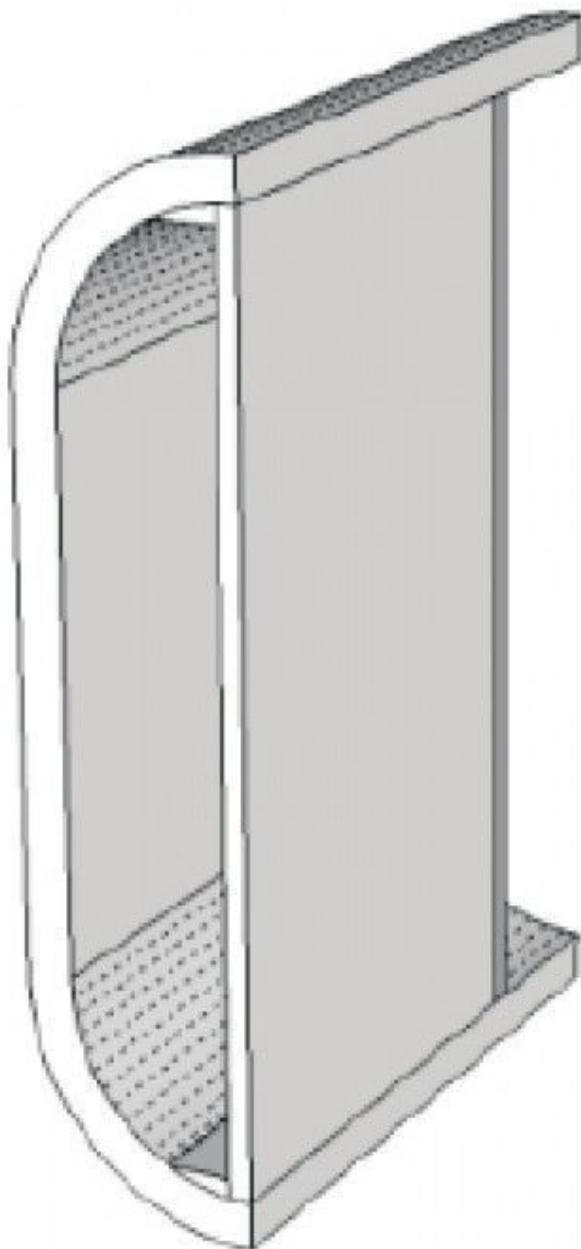

FEATURES

Brand	Mannequins vitrine
Base Fitting	
Color	Blanc
Ref ID	cot-lat-bla-2114 2114
Delivery schedule	1-5 working days
Category	Curved counters
Type	Store furniture

DETAIL

Mannequins Shopping, a specialist in display mannequins and shopfitting, offers a range of counters to equip your shop. Discover all our ranges of sales counters, reception counter or cash counters. You'll find counters for every budget and every style: from the modular counter to the authentic counter. Quality shop furniture to make your shop attractive to your visitors and customers. Our website offers a range of professional counters. On these counters, you will have your cash register, keep hand-carried your paper bags or plastic.

White side S-C-PEC-010

Curved counters - Photo n° 3