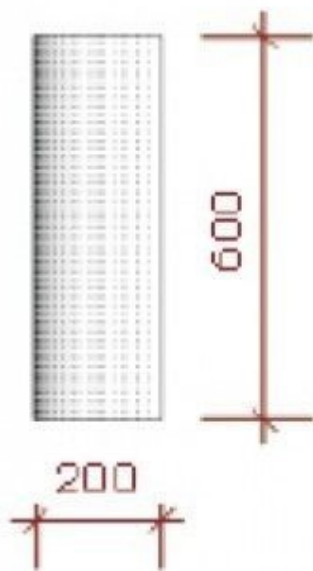

FEATURES

Brand	Mannequins vitrine
Base	
Fitting	
Color	Blanc
Ref	cot-lat-bla-2114
ID	2114
Delivery schedule	1-5 working days
Category	Curved counters
Type	Store furniture

DETAIL

Mannequins Shopping, a specialist in display mannequins and shopfitting, offers a range of counters to equip your shop. Discover all our ranges of sales counters, reception counter or cash counters. You'll find counters for every budget and every style: from the modular counter to the authentic counter. Quality shop furniture to make your shop attractive to your visitors and customers. Our website offers a range of professional counters. On these counters, you will have your cash register, keep hand-carried your paper bags or plastic.