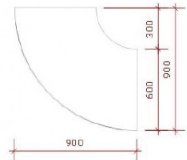

FEATURES

Brand	Comptoirs shopping
Base	
Fitting	No fixing
Color	Blanc
Ref	com-bla-tre-2113
ID	2113
Delivery schedule	1-5 working days
Category	Curved counters
Type	Store furniture

DETAIL

Our store furniture will easily find its place in your store or trade. Need planning ideas? You can carry out your shop layout project easily on our website. Order on Mannequins Shopping, we deliver quickly in France and Europe. You can also request a free quote. Do not hesitate to contact us by email or phone.

DESCRIPTION

Store cabinet 90 cm wide 100 cm high 60 cm deep
Mobillier from the eccentric collection, very exclusive line of handcrafted countertops, made from sprayed and polished MDF, produced by our factory with ISO certificate