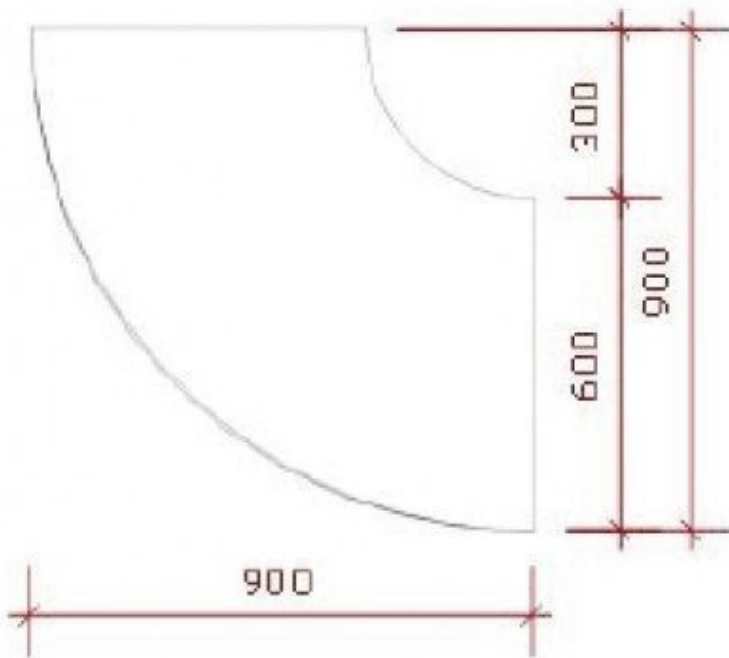

FEATURES

Brand	Comptoirs shopping
Base	
Fitting	No fixing
Color	Blanc
Ref	com-bla-tre-2113
ID	2113
Delivery schedule	1-5 working days
Category	Curved counters
Type	Store furniture

DETAIL

Our store furniture will easily find its place in your store or trade. Need planning ideas? You can carry out your shop layout project easily on our website. Order on Mannequins Shopping, we deliver quickly in France and Europe. You can also request a free quote. Do not hesitate to contact us by email or phone.