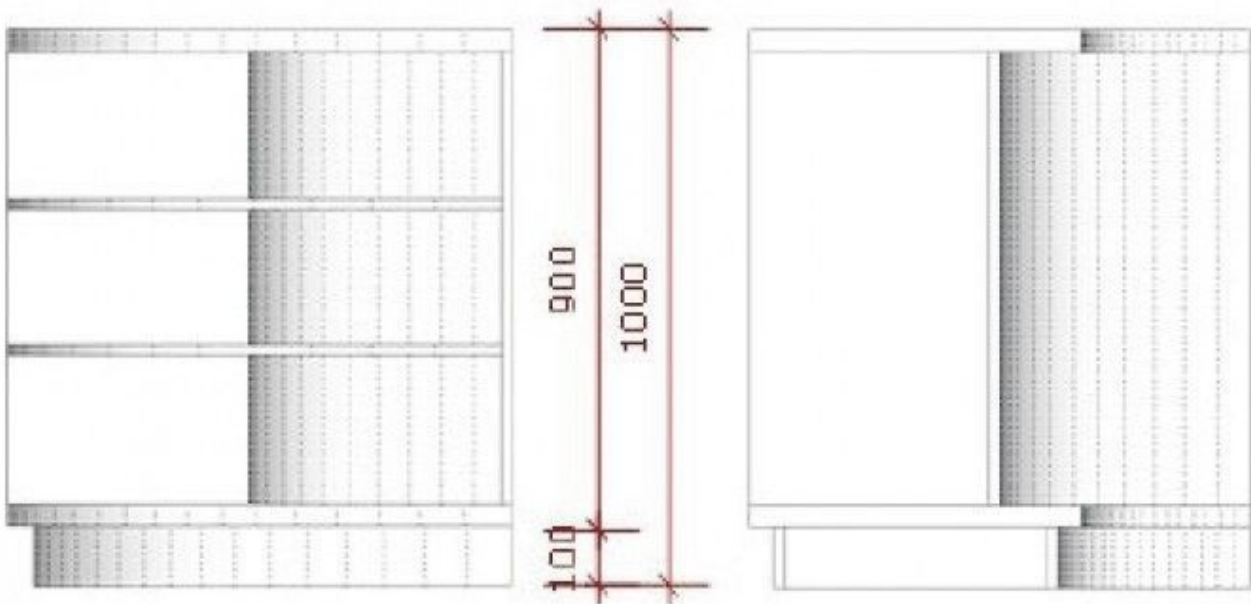

FEATURES

Brand	Comptoirs shopping
Base	
Fitting	No fixing
Color	Blanc
Ref	com-bla-tre-2113
ID	2113
Delivery schedule	1-5 working days
Category	Curved counters
Type	Store furniture

DETAIL

Our store furniture will easily find its place in your store or trade. Need planning ideas? You can carry out your shop layout project easily on our website. Order on Mannequins Shopping, we deliver quickly in France and Europe. You can also request a free quote. Do not hesitate to contact us by email or phone.