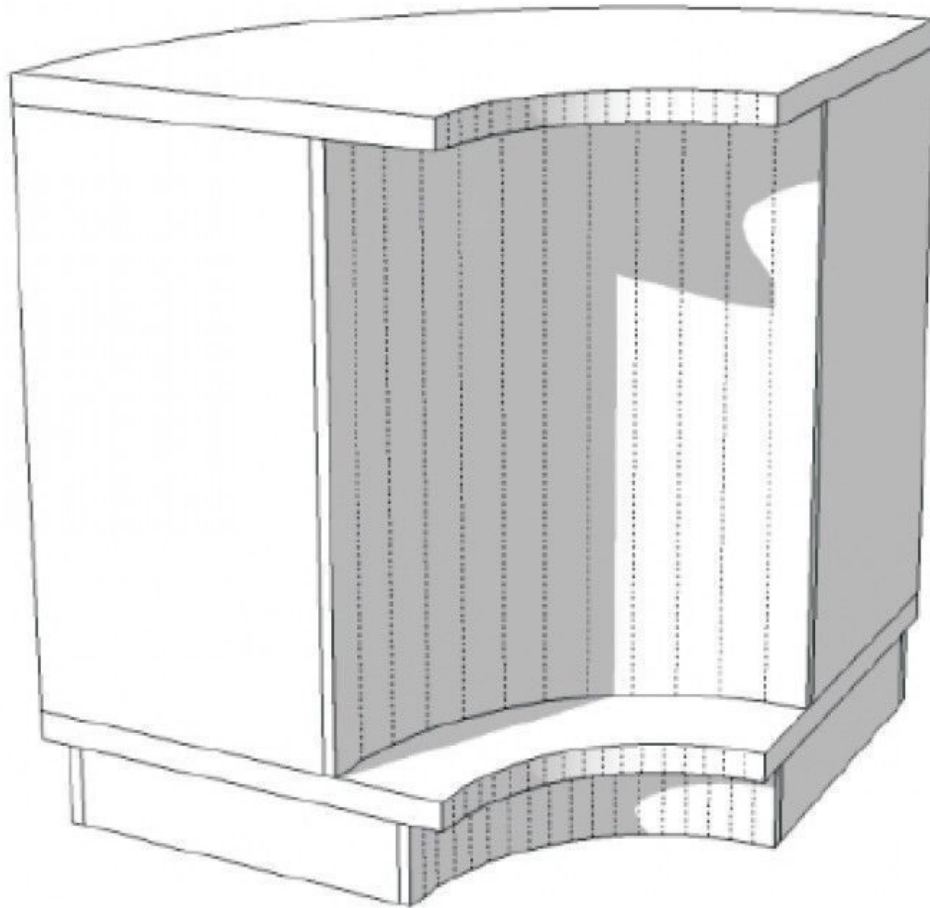

Super high glossy white counter with open shelves 90 cm

Curved counters

1 550.00 €Ex VAT

FEATURES

Brand	Comptoirs shopping
Base	
Fitting	No fixing
Color	Blanc
Ref	com-bla-tre-2113
ID	2113
Delivery schedule	1-5 working days
Category	Curved counters
Type	Store furniture

DESCRIPTION

Store cabinet 90 cm wide 100 cm high 60 cm deep
 Mobillier from the eccentric collection, very exclusive line of handcrafted countertops, made from sprayed and polished MDF, produced by our factory with ISO certificate