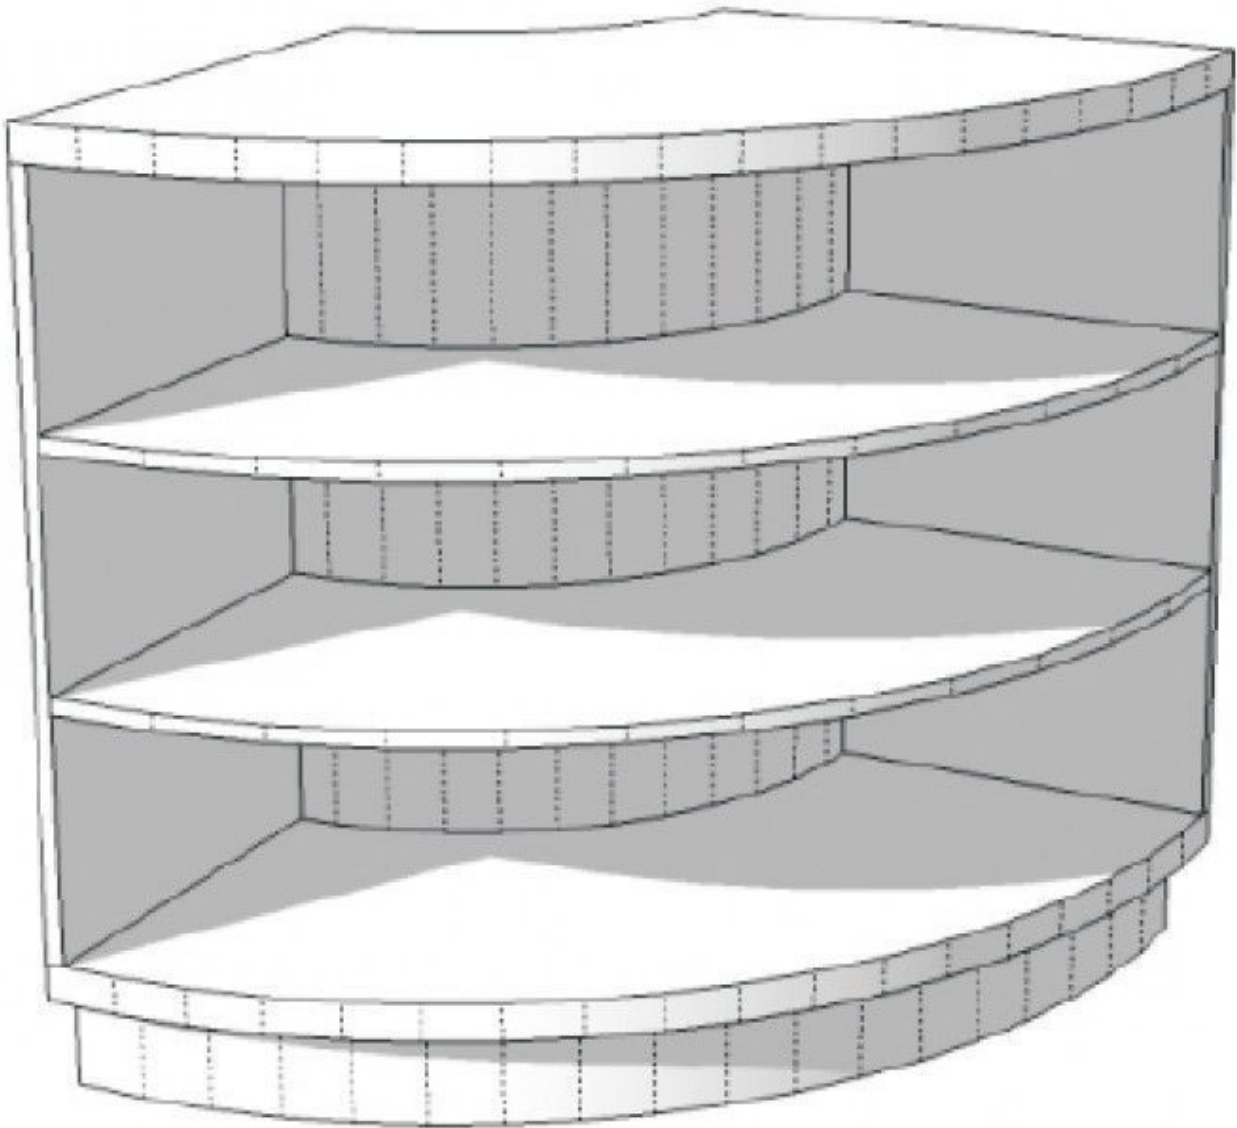

Curved counters - Photo n° 2

FEATURES

Brand	Comptoirs shopping
Base	
Fitting	No fixing
Color	Blanc
Ref	com-bla-tre-2113
ID	2113
Delivery schedule	1-5 working days
Category	Curved counters
Type	Store furniture

DETAIL

Our store furniture will easily find its place in your store or trade. Need planning ideas? You can carry out your shop layout project easily on our website. Order on Mannequins Shopping, we deliver quickly in France and Europe. You can also request a free quote.

Do not hesitate to contact us by email or phone.

Super high glossy white counter with open shelves 90 cm

Curved counters - Photo n° 3