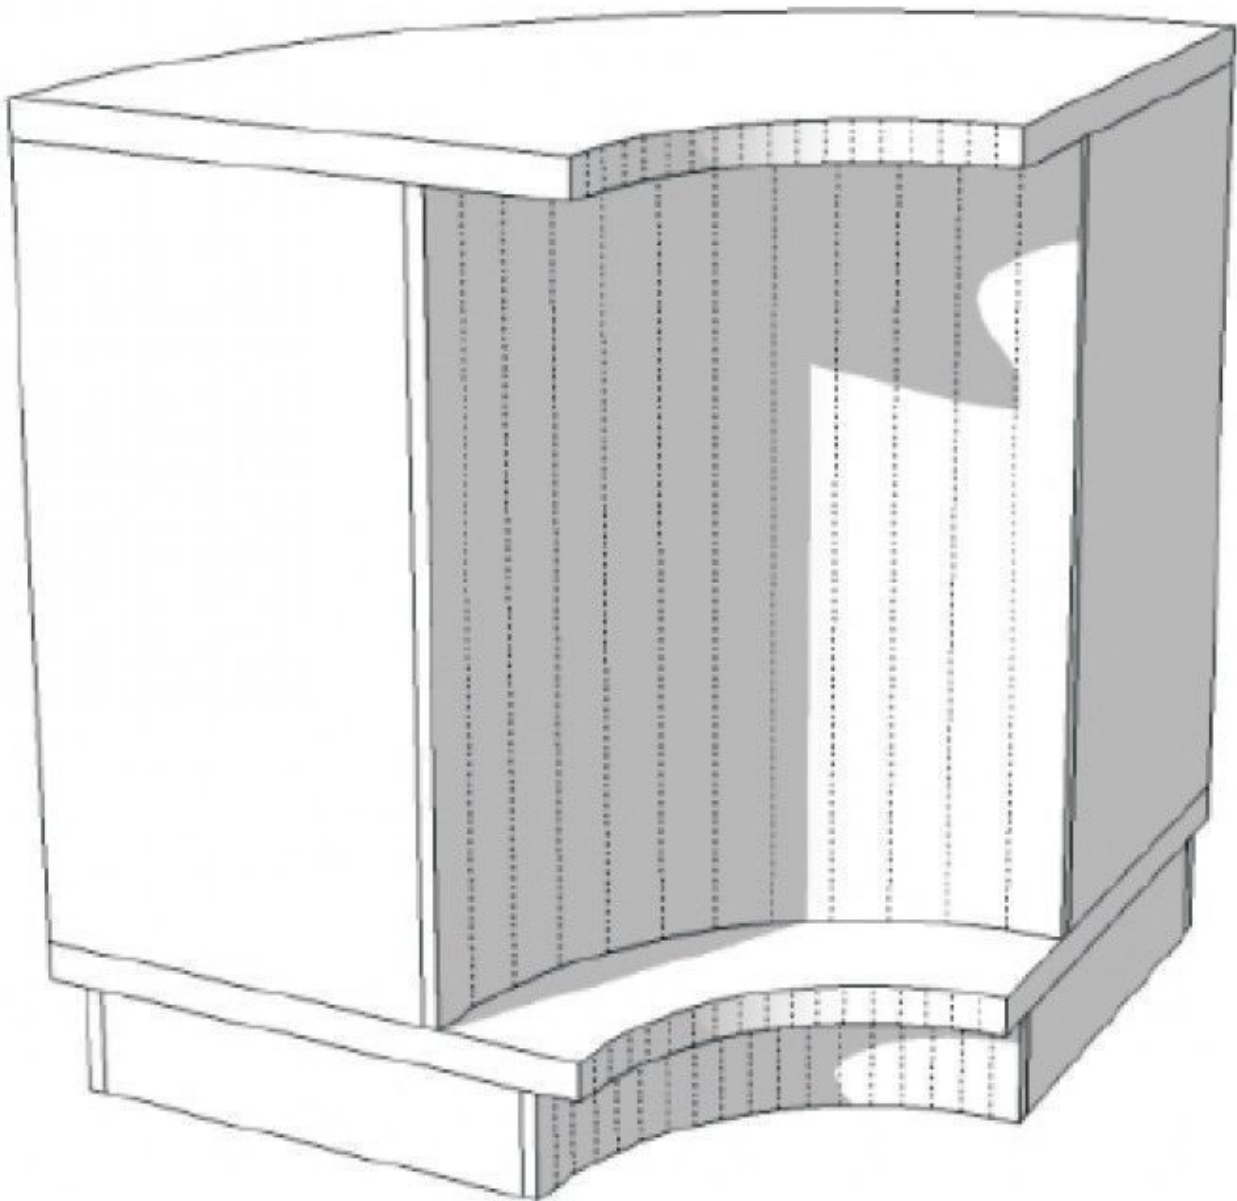

Super high glossy white counter with open shelves 90 cm

Curved counters - Photo n° 1

FEATURES

Brand	Comptoirs shopping
Base	
Fitting	No fixing
Color	Blanc
Ref	com-bla-tre-2113
ID	2113
Delivery schedule	1-5 working days
Category	Curved counters
Type	Store furniture

DETAIL

Our store furniture will easily find its place in your store or trade. Need planning ideas? You can carry out your shop layout project easily on our website. Order on Mannequins Shopping, we deliver quickly in France and Europe. You can also request a free quote. Do not hesitate to contact us by email or phone.

Super high glossy white counter with open shelves 90 cm