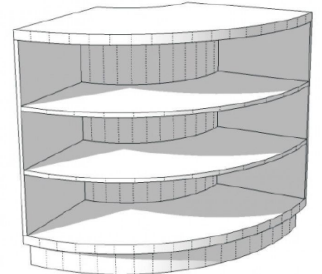

Super high glossy white counter with open shelves 90 cm

Curved counters

1 550.00 €Ex VAT

FEATURES

Brand	Comptoirs shopping
Base	
Fitting	No fixing
Color	Blanc
Ref	com-bla-tre-2113
ID	2113
Delivery schedule	1-5 working days
Category	Curved counters
Type	Store furniture

DESCRIPTION

Store cabinet 90 cm wide 100 cm high 60 cm deep
 Mobillier from the eccentric collection, very exclusive line of handcrafted countertops, made from sprayed and polished MDF, produced by our factory with ISO certificate

Super high glossy white counter with open shelves 90 cm

Curved counters - Photo n° 1

FEATURES

Brand	Comptoirs shopping
Base	
Fitting	No fixing
Color	Blanc
Ref	com-bla-tre-2113
ID	2113
Delivery schedule	1-5 working days
Category	Curved counters
Type	Store furniture