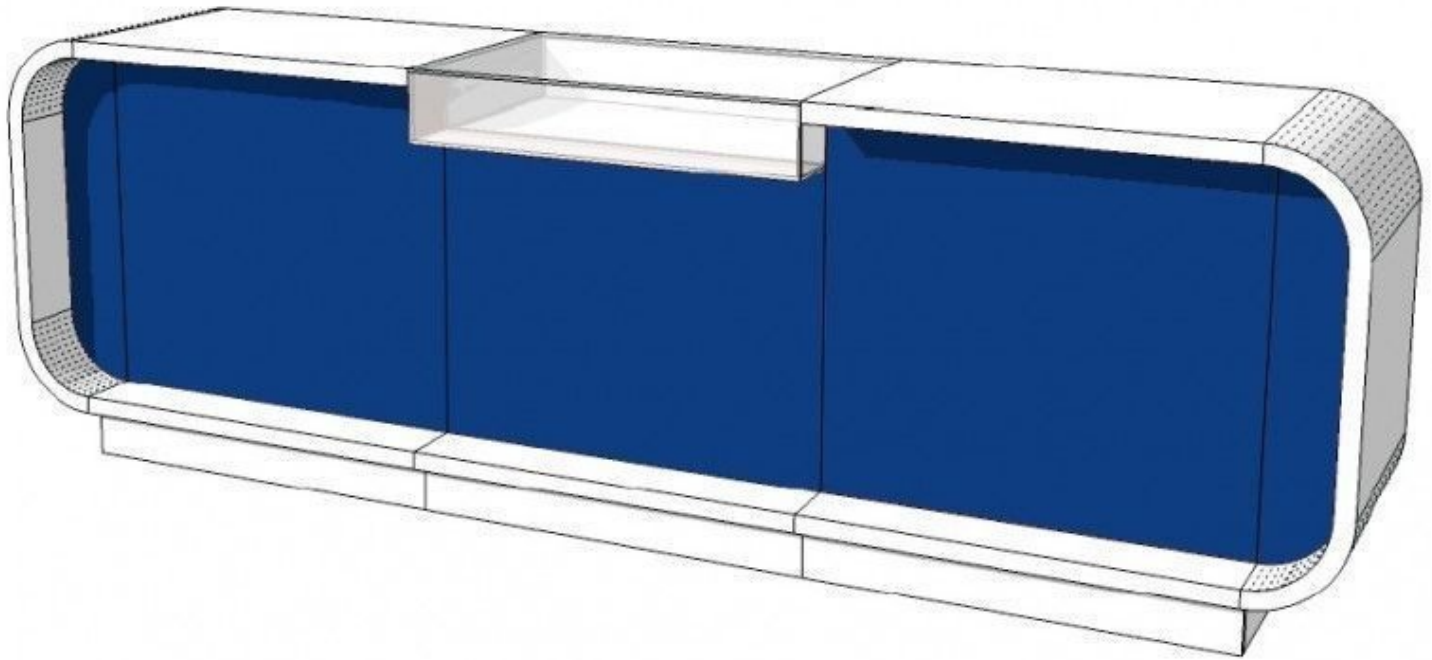

DESCRIPTION

Let yourself be seduced by this blue design reception counter. to bring a touch of elegance to your shop, its reception or checkout area. Carefully crafted from quality materials.

- Solid structure
- White / blue lacquered paint

- Handcrafted from MDF

ISO certificate
Store counter 310cm blue

Dimensions:
310 cm wide

310 cm wide

Curved counters - Photo n° 1

60 cm deep "These shop counters are delivered in several parts, assembly is the customer's responsibility"