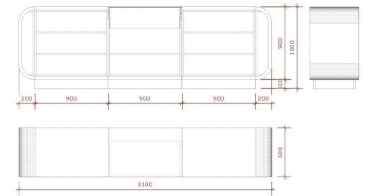

Store counter 310cm blue 3 075.00 €Ex VAT

Curved counters

FEATURES

Brand	Comptoirs shopping
Base	
Fitting	
Ref	com-mag-310-2122
ID	2122
Delivery schedule	3-4 weeks
Category	Curved counters
Type	Store furniture

DETAIL

Economical and modern, available in several colors. Discover customizable or unmodifiable counters for businesses and stores. Shop at Mannequins Shopping, professionals in store equipment, for fast delivery and guaranteed savings.

DESCRIPTION

Let yourself be seduced by this blue design reception counter. to bring a touch of elegance to your shop, its reception or checkout area. Carefully crafted from quality materials.

- Solid structure
- White / blue lacquered paint

- Handcrafted from MDF

ISO certificate
Store counter 310cm blue

Dimensions:
310 cm wide