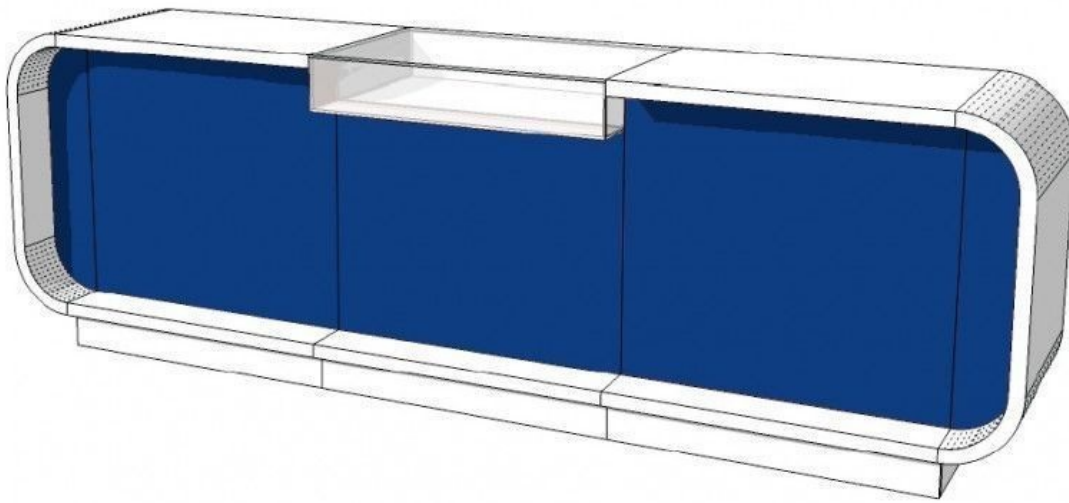

Store counter 310cm blue 3 075.00 €Ex VAT

Curved counters

FEATURES

Brand	Comptoirs shopping
Base	
Fitting	
Ref	com-mag-310-2122
ID	2122
Delivery schedule	3-4 weeks
Category	Curved counters
Type	Store furniture

DETAIL

Economical and modern, available in several colors. Discover customizable or unmodifiable counters for businesses and stores. Shop at Mannequins Shopping, professionals in store equipment, for fast delivery and guaranteed savings.

DESCRIPTION

Let yourself be seduced by this blue design reception counter. to bring a touch of elegance to your shop, its reception or checkout area. Carefully crafted from quality materials.

- Solid structure
- White / blue lacquered paint

- Handcrafted from MDF

ISO certificate
Store counter 310cm blue

Dimensions:
310 cm wide