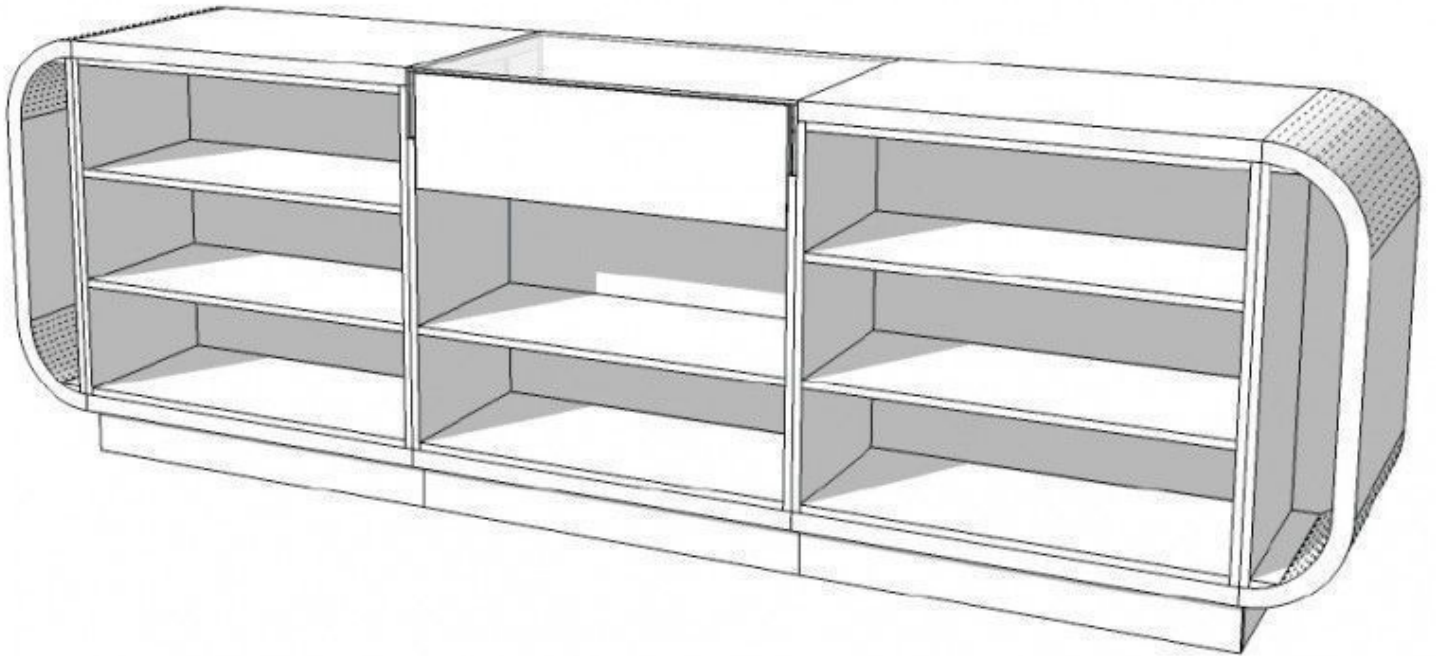

FEATURES

Brand	Comptoirs shopping
Base	
Fitting	
Ref	com-mag-310-2122
ID	2122
Delivery schedule	3-4 weeks
Category	Curved counters
Type	Store furniture

DETAIL

Economical and modern, available in several colors. Discover customizable or unmodifiable counters for businesses and stores. Shop at Mannequins Shopping, professionals in store equipment, for fast delivery and guaranteed savings.

Store counter 310cm blue

Curved counters - Photo n° 3