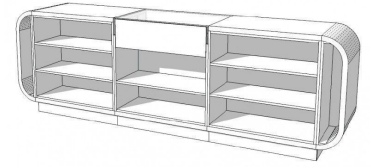

Store counter 310cm blue 3 075.00 €Ex VAT

Curved counters

FEATURES

Brand	Comptoirs shopping
Base	
Fitting	
Ref	com-mag-310-2122
ID	2122
Delivery schedule	3-4 weeks
Category	Curved counters
Type	Store furniture

DETAIL

Economical and modern, available in several colors. Discover customizable or unmodifiable counters for businesses and stores. Shop at Mannequins Shopping, professionals in store equipment, for fast delivery and guaranteed savings.

DESCRIPTION

Let yourself be seduced by this blue design reception counter. to bring a touch of elegance to your shop, its reception or checkout area. Carefully crafted from quality materials.

- Solid structure
- White / blue lacquered paint

- Handcrafted from MDF

ISO certificate
Store counter 310cm blue

Dimensions:
310 cm wide