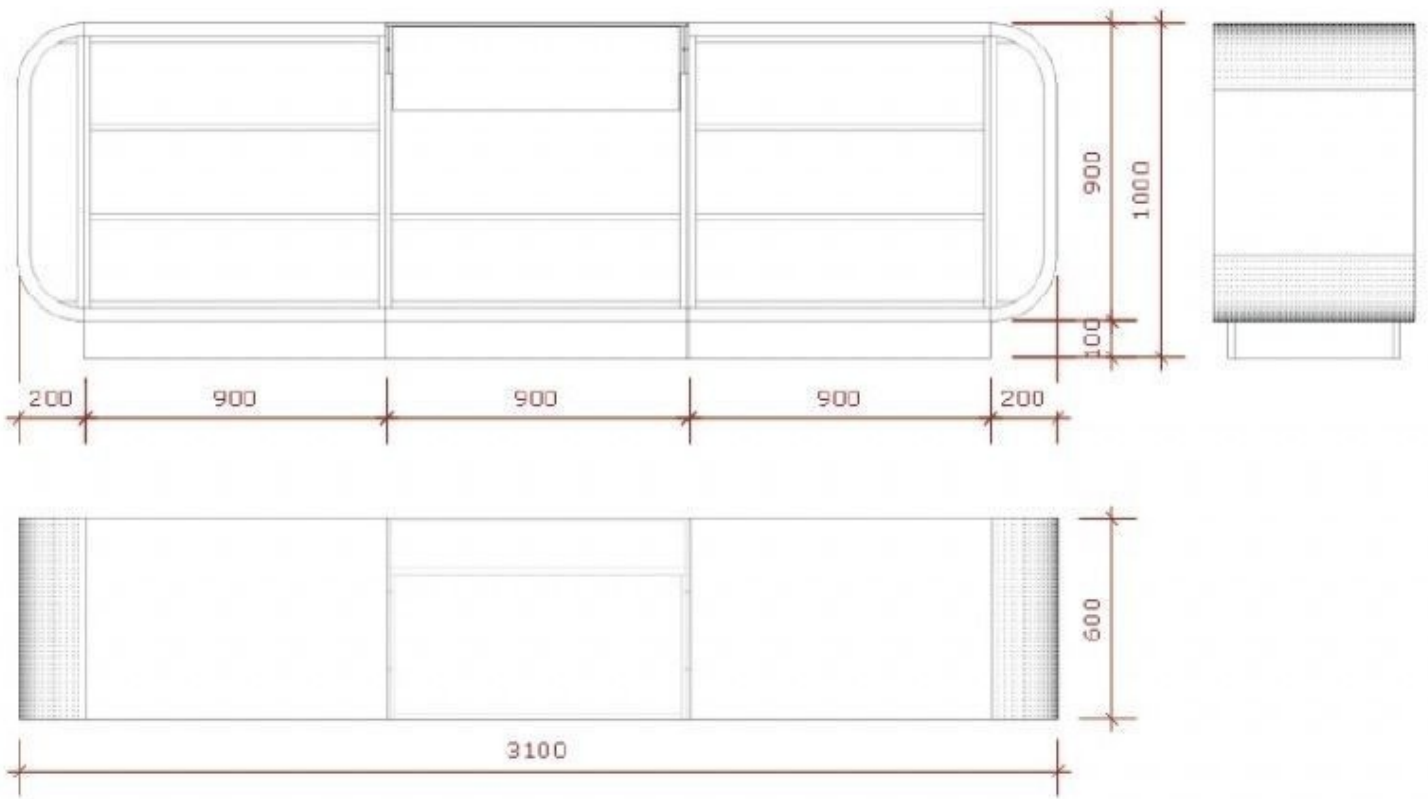

FEATURES

Brand	Comptoirs shopping
Base Fitting	
Ref ID	com-mag-310-2122
Delivery schedule	2122
Category	3-4 weeks
Type	Curved counters
	Store furniture

DETAIL

Economical and modern, available in several colors. Discover customizable or unmodifiable counters for businesses and stores. Shop at Mannequins Shopping, professionals in store equipment, for fast delivery and guaranteed savings.

Store counter 310cm blue

Curved counters - Photo n° 4