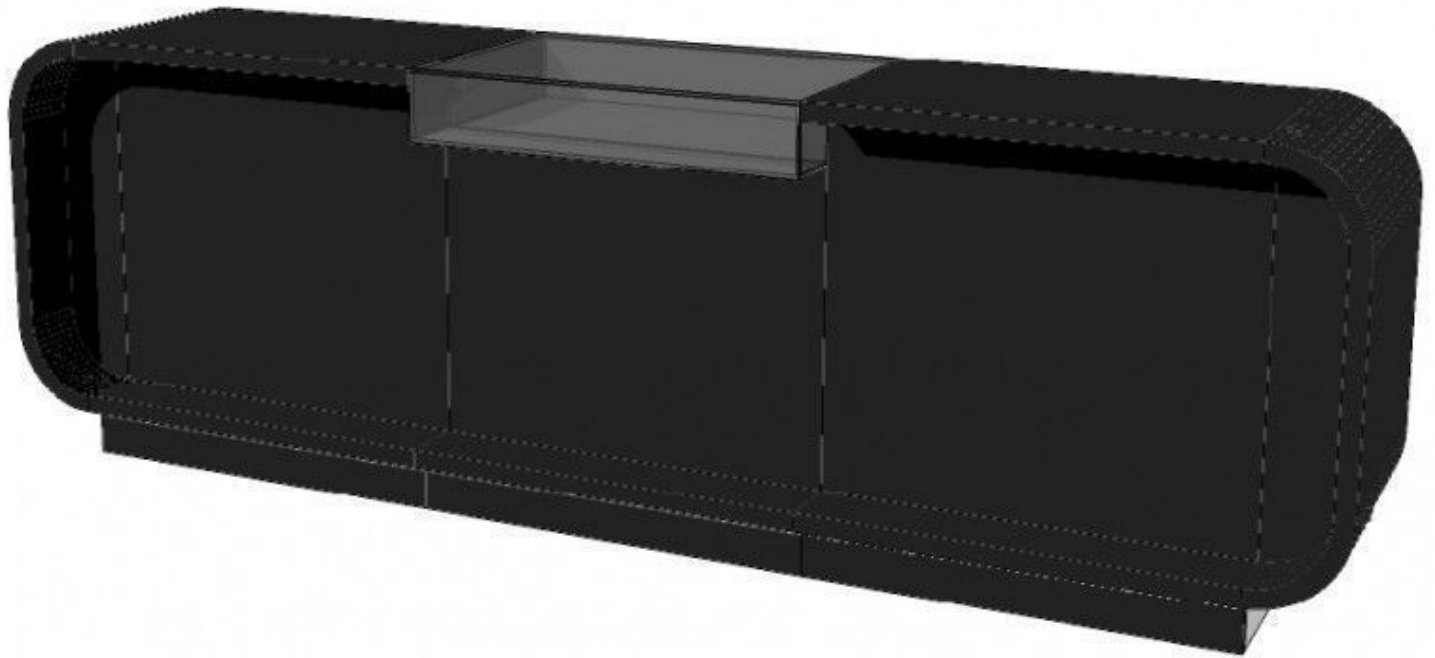

Rounded side black gloss store counter 310cm **3 461.50 €Ex VAT**

Curved counters

FEATURES

Brand	Comptoirs shopping
Base	
Fitting	
Color	Noir
Ref	com-mag-noi-2119
ID	2119
Delivery schedule	1-5 working days
Category	Curved counters
Type	Store furniture

DESCRIPTION

Black shop counter - dimensions: 310 cm wide 100 cm high 60 cm deep. Countertops to furnish your shop with very exclusive handcrafted lines, made from sprayed and polished MDF, produced by our factory with ISO certificate **"These shop counters are delivered in several parts, assembly is the customer's responsibility"**

Rounded side black gloss store counter 310cm

Curved counters - Photo n° 1

FEATURES

Brand	Comptoirs shopping
Base	
Fitting	
Color	Noir
Ref	com-mag-noi-2119
ID	2119
Delivery schedule	1-5 working days
Category	Curved counters
Type	Store furniture