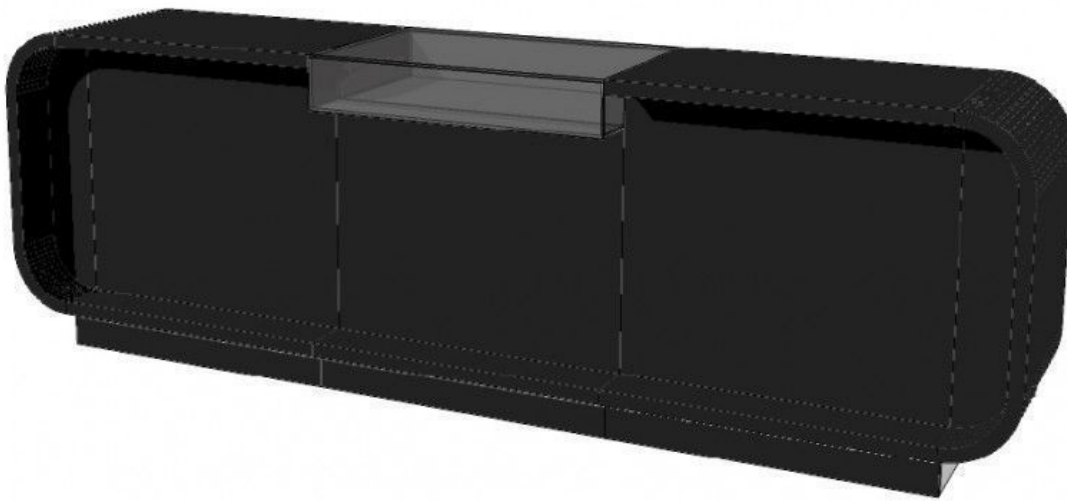

Rounded side black gloss store counter 310cm **3 461.50 €Ex VAT**

Curved counters

FEATURES

Brand	Comptoirs shopping
Base	
Fitting	
Color	Noir
Ref	com-mag-noi-2119
ID	2119
Delivery schedule	1-5 working days
Category	Curved counters
Type	Store furniture

DESCRIPTION

Black shop counter - dimensions: 310 cm wide 100 cm high 60 cm deep. Countertops to furnish your shop with very exclusive handcrafted lines, made from sprayed and polished MDF, produced by our factory with ISO certificate **"These shop counters are delivered in several parts, assembly is the customer's responsibility"**

Rounded side black gloss store counter 310cm

Curved counters - Photo n° 1

FEATURES

Brand	Comptoirs shopping
Base	
Fitting	
Color	Noir
Ref	com-mag-noi-2119
ID	2119
Delivery schedule	1-5 working days
Category	Curved counters
Type	Store furniture