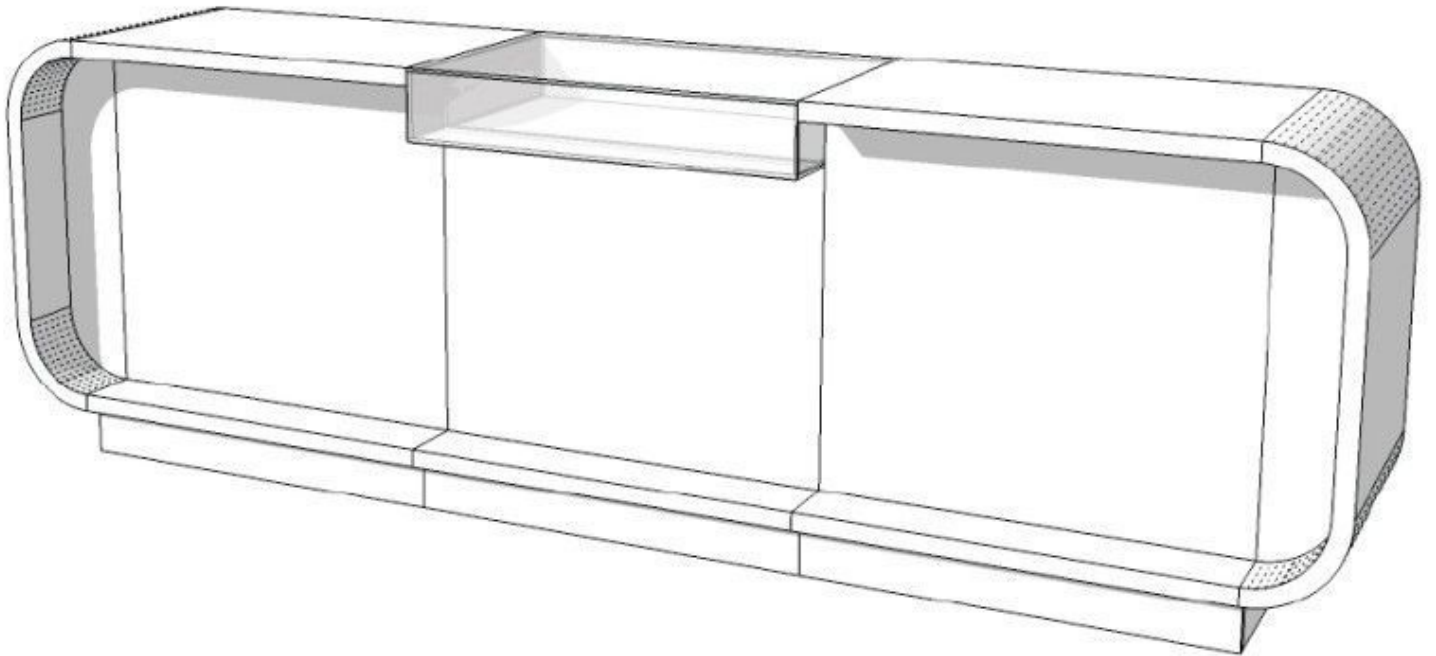

FEATURES

Brand	Comptoirs shopping
Base	
Fitting	
Color	Gris
Ref	com-mod-fin-3764
ID	3764
Delivery schedule	1-5 working days
Category	Curved counters
Type	Store furniture

DETAIL

Key features :

- Modern design: This modern countertop features a quirky design, modern lines and a high-gloss finish.
- Maximum functionality: Equipped with numerous drawers and shelves, this countertop offers generous space for organizing your products.
- MDF construction: This store counter is made of MDF, by our ISO-certified factory, making it resistant to the daily wear and tear of your commercial activity.

Dimensions:

- 310 cm wide
- 100 cm long
- 60 cm depth

Modern counter in grey gloss finish 310cm

Curved counters - Photo n° 3