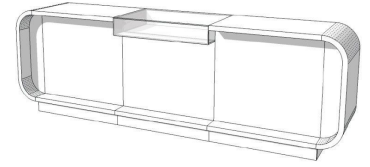

Modern counter in grey gloss finish 310cm **3 570.00 €Ex VAT**

Curved counters

FEATURES

Brand	Comptoirs shopping
Base	
Fitting	
Color	Gris
Ref	com-mod-fin-3764
ID	3764
Delivery schedule	1-5 working days
Category	Curved counters
Type	Store furniture

DETAIL

Key features :

- Modern design: This modern countertop features a quirky design, modern lines and a high-gloss finish.
- Maximum functionality: Equipped with numerous drawers and shelves, this countertop offers generous space for organizing your products.
- MDF construction: This store counter is made of MDF, by our ISO-certified factory, making it resistant to the daily wear and tear of your commercial activity.

1. Dimensions:
2. 310 cm wide
   - 100 cm long
   - 60 cm depth

DESCRIPTION

The **modern counter** in reinforced MDF with a gloss grey finish is the bold, contemporary centrepiece your **store** needs to grab your customers' attention. With its generous dimensions (310x100x60cm), this contemporary design counter will add a touch of elegance and style to your **sales space**.

The **modern counter** is ideal for a variety of **store** types, including:

- Fashion/decoration stores "These shop counters are delivered in several parts, assembly is the customer's responsibility"
- Shoe store
- Jewellery shop
- Hair and beauty salons

Modern counter in grey gloss finish 310cm