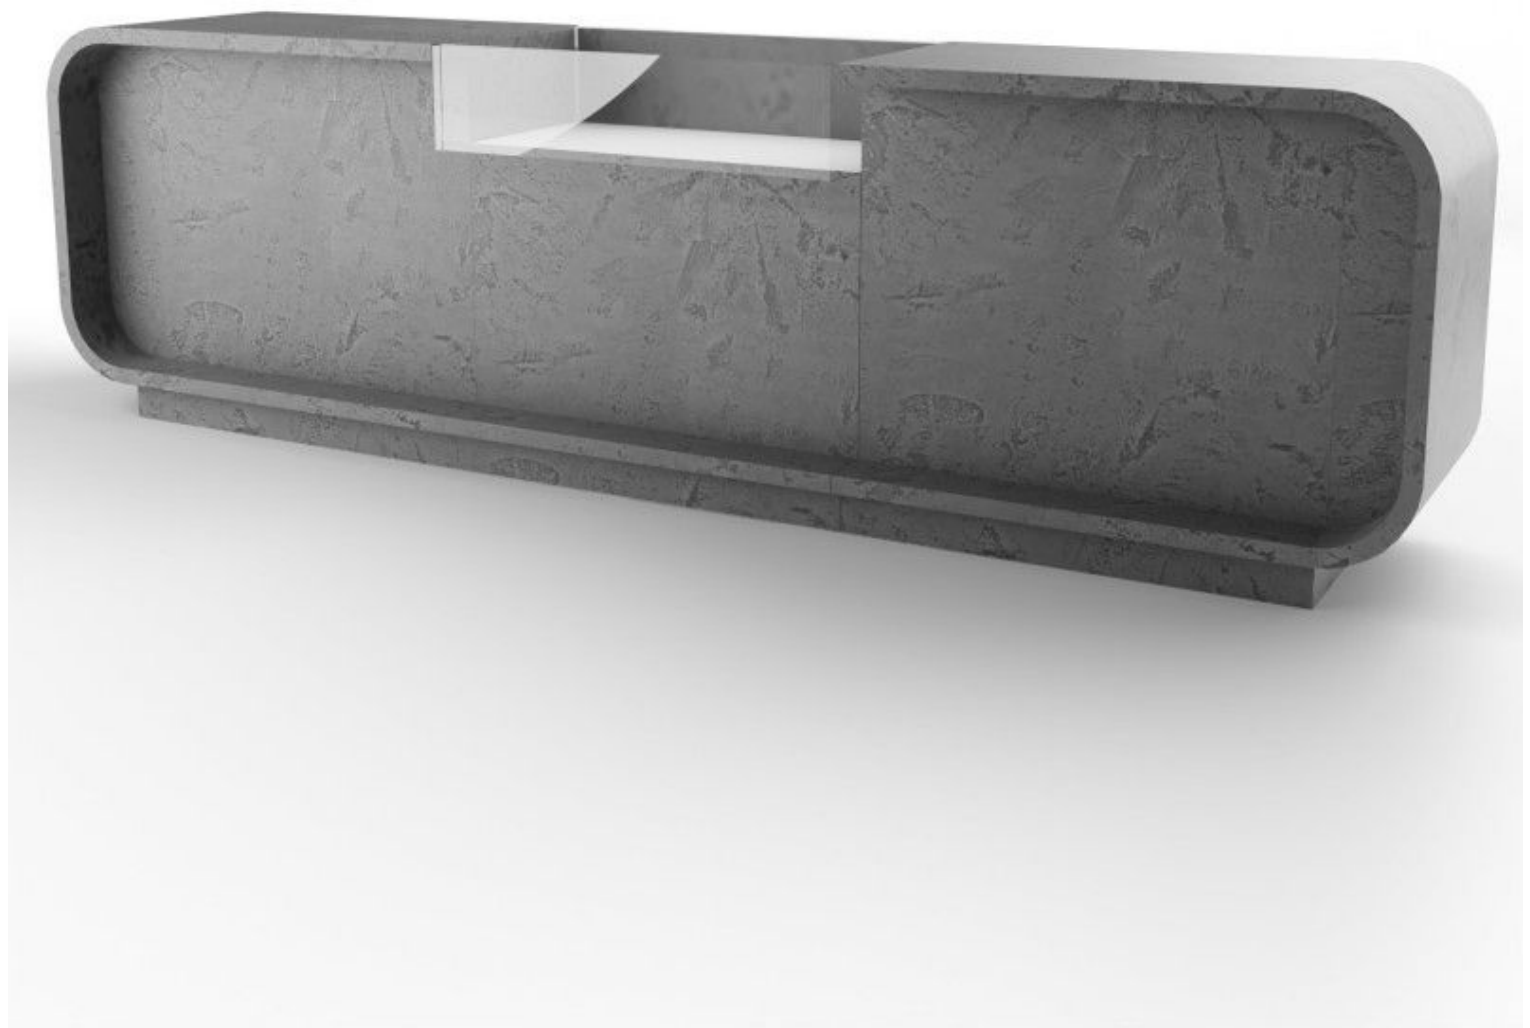

Curved counters - Photo n° 1

FEATURES

Brand	Comptoirs shopping
Base	
Fitting	
Color	Gris
Ref	com-mod-fin-3764
ID	3764
Delivery schedule	1-5 working days
Category	Curved counters
Type	Store furniture

DETAIL

Key features :

- Modern design: This modern countertop features a quirky design, modern lines and a high-gloss finish.
- Maximum functionality: Equipped with numerous drawers and shelves, this countertop offers generous space for organizing your products.
- MDF construction: This store counter is made of MDF, by our ISO-certified factory, making it resistant to the daily wear and tear of your commercial activity.

Dimensions:

- 310 cm wide
- 100 cm long
- 60 cm depth

Modern counter in grey gloss finish 310cm

Curved counters - Photo n° 2