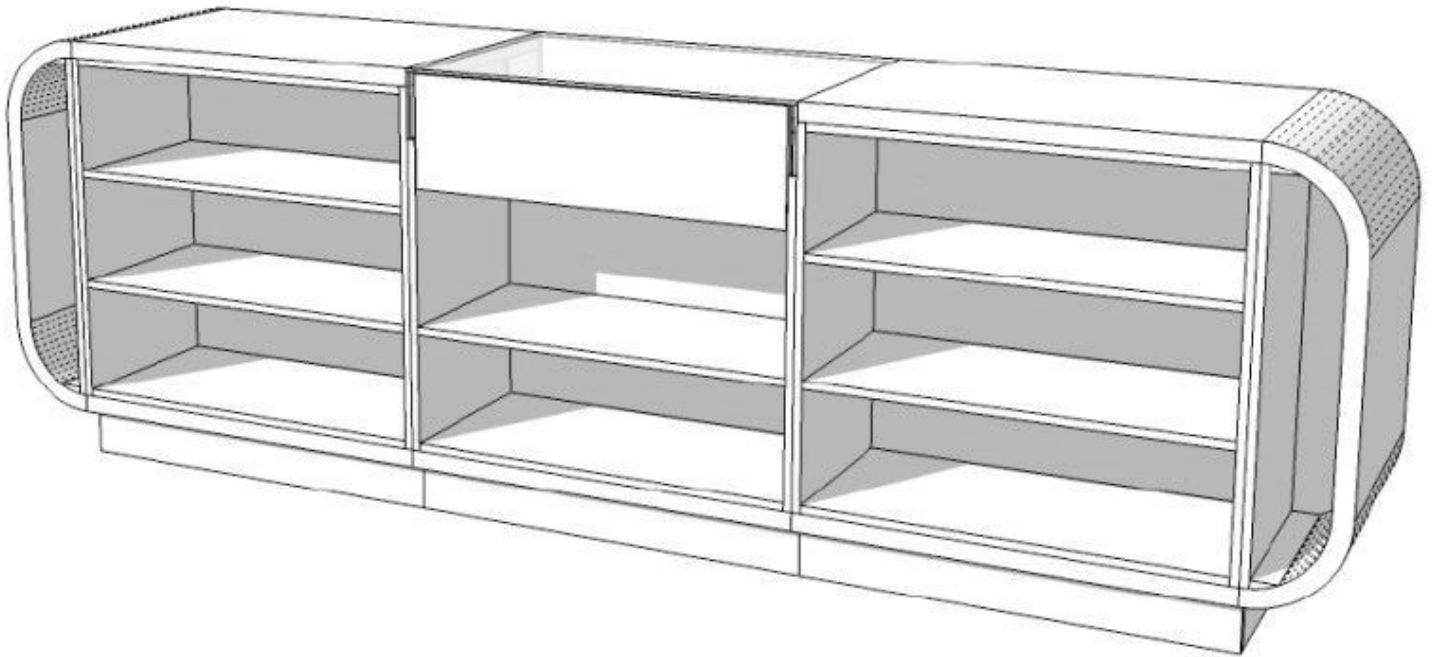

- Dimensions:
- 310 cm wide
  - 100 cm long
  - 60 cm depth

## DETAIL

Key features :

- Modern design: This modern countertop features a quirky design, modern lines and a high-gloss finish.
- Maximum functionality: Equipped with numerous drawers and shelves, this countertop offers generous space for organizing your products.
- MDF construction: This store counter is made of MDF, by our ISO-certified factory, making it resistant to the daily wear and tear of your commercial activity.

Dimensions:

- 310 cm wide
- 100 cm long
- 60 cm depth

**Modern counter in grey gloss finish 310cm**

**Curved counters - Photo n° 3**