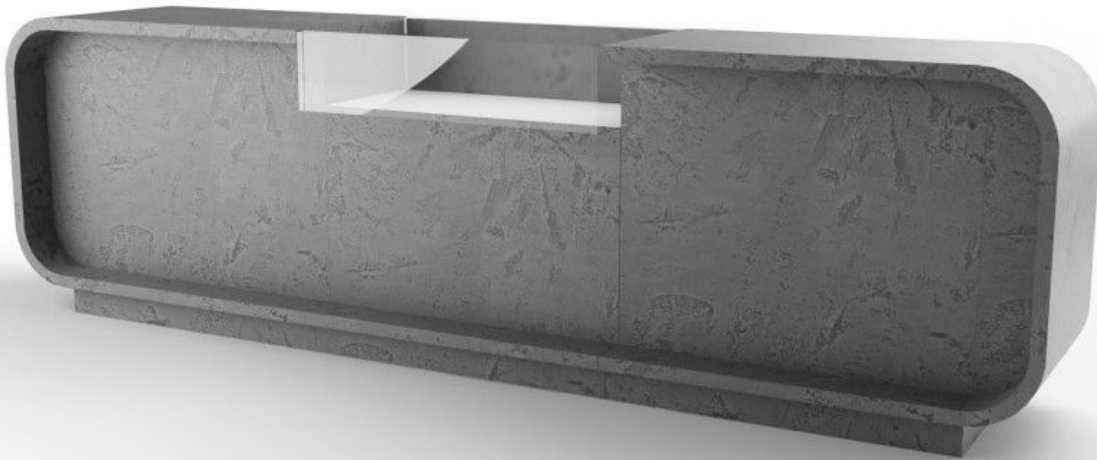

Modern counter in grey gloss finish 310cm **3 570.00 €Ex VAT**

Curved counters

FEATURES

Brand	Comptoirs shopping
Base	
Fitting	
Color	Gris
Ref	com-mod-fin-3764
ID	3764
Delivery schedule	1-5 working days
Category	Curved counters
Type	Store furniture

DETAIL

Key features :

- Modern design: This modern countertop features a quirky design, modern lines and a high-gloss finish.
- Maximum functionality: Equipped with numerous drawers and shelves, this countertop offers generous space for organizing your products.
- MDF construction: This store counter is made of MDF, by our ISO-certified factory, making it resistant to the daily wear and tear of your commercial activity.

1. Dimensions:
2. 310 cm wide
   - 100 cm long
   - 60 cm depth

DESCRIPTION

The **modern counter** in reinforced MDF with a gloss grey finish is the bold, contemporary centrepiece your **store** needs to grab your customers' attention. With its generous dimensions (310x100x60cm), this contemporary design counter will add a touch of elegance and style to your **sales space**.

The **modern counter** is ideal for a variety of **store** types, including:

- Fashion/decoration stores "These shop counters are delivered in several parts, assembly is the customer's responsibility"
- Shoe store
- Jewellery shop
- Hair and beauty salons

Modern counter in grey gloss finish 310cm