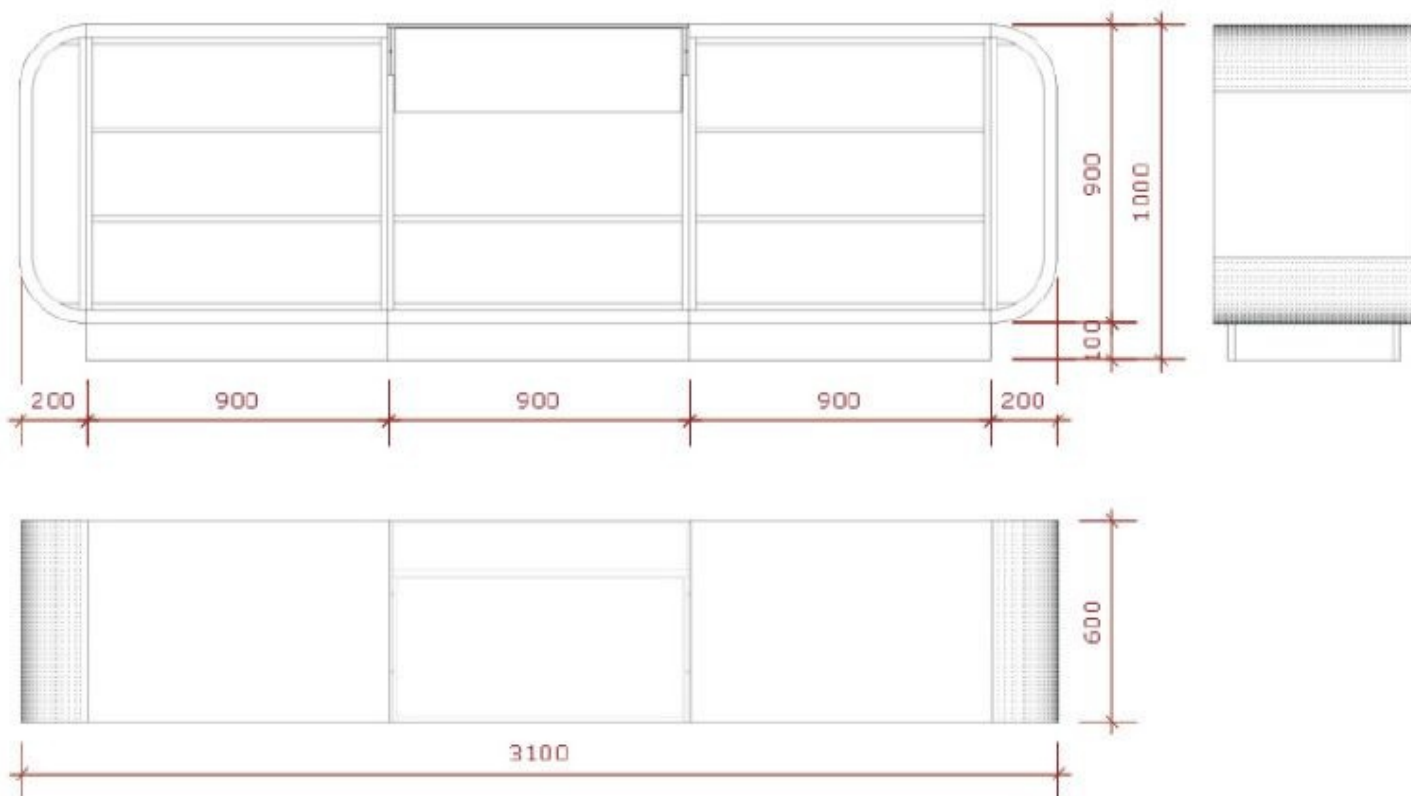

- Dimensions:
- 310 cm wide
  - 100 cm long
  - 60 cm depth

Dimensions:

- 310 cm wide
- 100 cm long
- 60 cm depth

**Modern counter in grey gloss finish 310cm**

**Curved counters - Photo n° 3**

Dimensions:	• 310 cm wide
	• 100 cm long
	• 60 cm depth

**Modern counter in grey gloss finish 310cm**

**Curved counters - Photo n° 4**

Dimensions:	• 310 cm wide
	• 100 cm long
	• 60 cm depth