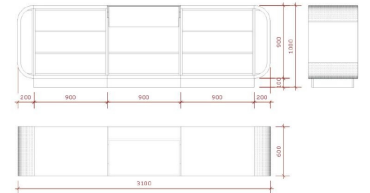

Modern counter in grey gloss finish 310cm **3 570.00 €Ex VAT**

Curved counters

FEATURES

Brand	Comptoirs shopping
Base	
Fitting	
Color	Gris
Ref	com-mod-fin-3764
ID	3764
Delivery schedule	1-5 working days
Category	Curved counters
Type	Store furniture

DETAIL

Key features :

- Modern design: This modern countertop features a quirky design, modern lines and a high-gloss finish.
- Maximum functionality: Equipped with numerous drawers and shelves, this countertop offers generous space for organizing your products.
- MDF construction: This store counter is made of MDF, by our ISO-certified factory, making it resistant to the daily wear and tear of your commercial activity.

1. Dimensions:
2. 310 cm wide
   - 100 cm long
   - 60 cm depth

DESCRIPTION

The **modern counter** in reinforced MDF with a gloss grey finish is the bold, contemporary centrepiece your **store** needs to grab your customers' attention. With its generous dimensions (310x100x60cm), this contemporary design counter will add a touch of elegance and style to your **sales space**.

The **modern counter** is ideal for a variety of **store** types, including:

- Fashion/decoration stores "These shop counters are delivered in several parts, assembly is the customer's responsibility"
- Shoe store
- Jewellery shop
- Hair and beauty salons

Modern counter in grey gloss finish 310cm