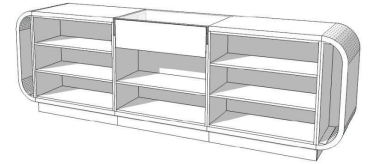

Modern counter in grey gloss finish 310cm **3 570.00 €Ex VAT**

Curved counters

FEATURES

Brand	Comptoirs shopping
Base	
Fitting	
Color	Gris
Ref	com-mod-fin-3764
ID	3764
Delivery schedule	1-5 working days
Category	Curved counters
Type	Store furniture

DETAIL

Key features :

- Modern design: This modern countertop features a quirky design, modern lines and a high-gloss finish.
- Maximum functionality: Equipped with numerous drawers and shelves, this countertop offers generous space for organizing your products.
- MDF construction: This store counter is made of MDF, by our ISO-certified factory, making it resistant to the daily wear and tear of your commercial activity.

1. Dimensions:
2. 310 cm wide
   - 100 cm long
   - 60 cm depth

DESCRIPTION

The **modern counter** in reinforced MDF with a gloss grey finish is the bold, contemporary centrepiece your **store** needs to grab your customers' attention. With its generous dimensions (310x100x60cm), this contemporary design counter will add a touch of elegance and style to your **sales space**.

The **modern counter** is ideal for a variety of **store** types, including:

- Fashion/decoration stores "These shop counters are delivered in several parts, assembly is the customer's responsibility"
- Shoe store
- Jewellery shop
- Hair and beauty salons

Modern counter in grey gloss finish 310cm