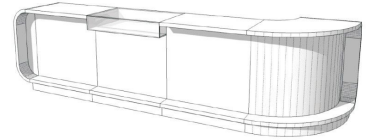

Curved countertop in glossy concrete grey 380cm

Curved counters

5 480.00 €Ex VAT

FEATURES

Brand	Comptoirs shopping
Base	
Fitting	
Color	Gris
Ref	com-cou-en-3765
ID	3765
Delivery schedule	1-5 working days
Category	Curved counters
Type	Store furniture

DETAIL

Key features :

- Modern design: This modern countertop features a quirky design, modern lines and a high-gloss finish.
- Maximum functionality: Equipped with numerous drawers and shelves, this countertop offers generous space for organizing your products.
- MDF construction: This store counter is made of MDF, by our ISO-certified factory, making it resistant to the daily wear and tear of your commercial activity.

1. Dimensions:
2. 380 cm wide
   - 100 cm long
   - 60 cm depth

DESCRIPTION

The **modern curved counter** in gloss grey finish MDF is the bold, contemporary centrepiece your **store** needs to grab your customers' attention. With its **generous dimensions** (380x100x60cm), this **counter** with its contemporary design will add a touch of elegance and style to your **sales space**. The **modern counter** is perfect for a variety of **store** types, including:

- Fashion/decoration stores "These shop counters are delivered in several parts, assembly is the customer's responsibility"
- Shoe store
- Jewellery shop
- Hair and beauty salons