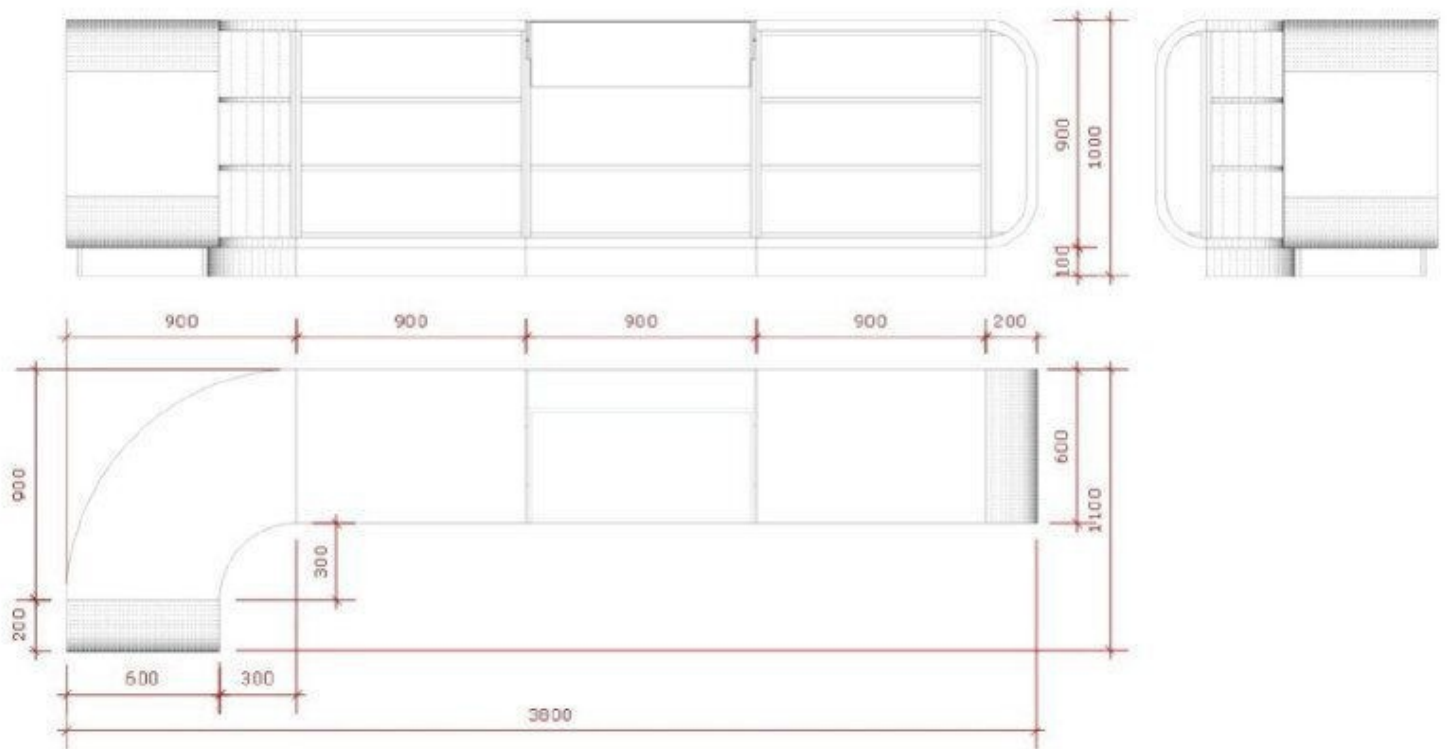

- Dimensions:
- 380 cm wide
 - 100 cm long
 - 60 cm depth

DESCRIPTION

The **modern curved counter** in gloss grey finish MDF is the bold, contemporary centrepiece your **store** needs to grab your customers' attention. With its **generous dimensions** (380x100x60cm), this **counter** with its contemporary design will add a touch of elegance and style to your **sales space**. The **modern counter** is perfect for a variety of **store** types, including:

Dimensions:

- 380 cm wide
- 100 cm long
- 60 cm depth

Curved countertop in glossy concrete grey 380cm

Curved counters - Photo n° 3

FEATURES

Brand	Comptoirs shopping
Base Fitting	
Color	Gris
Ref ID	com-cou-en-3765 3765
Delivery schedule	1-5 working days
Category	Curved counters
Type	Store furniture

Dimensions:

- 380 cm wide
- 100 cm long
- 60 cm depth

Curved countertop in glossy concrete grey 380cm

Curved counters - Photo n° 4

FEATURES

Brand	Comptoirs shopping
Base Fitting	
Color	Gris
Ref ID	com-cou-en-3765 3765
Delivery schedule	1-5 working days
Category	Curved counters
Type	Store furniture

Dimensions:	• 380 cm wide
	• 100 cm long
	• 60 cm depth