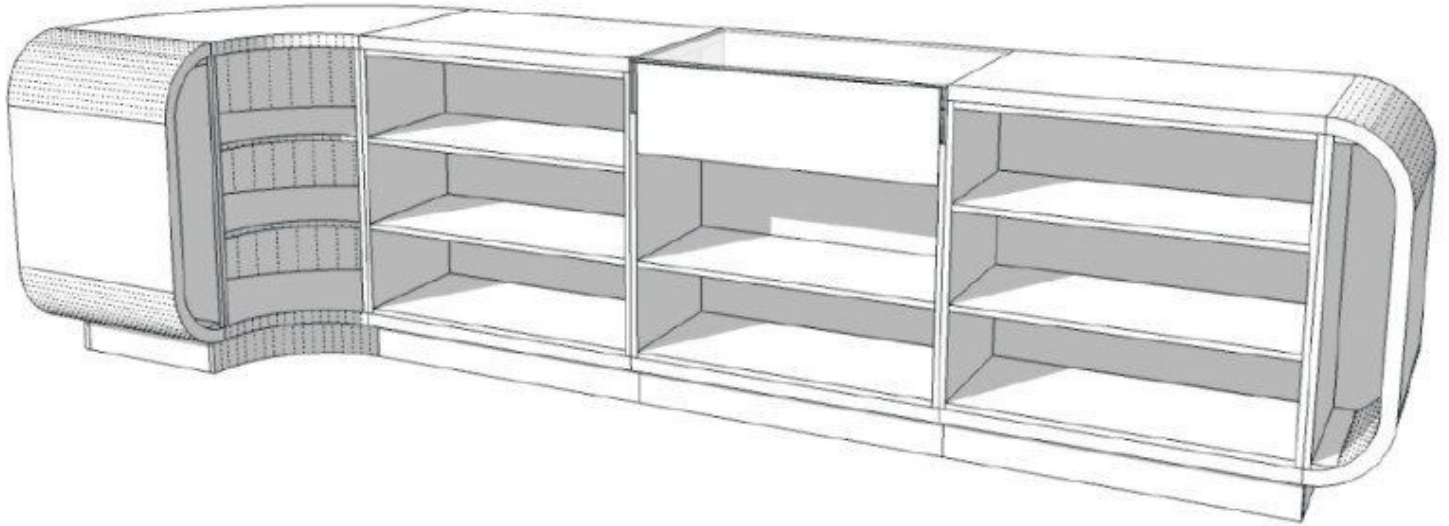

DETAIL

Key features :

- Modern design: This modern countertop features a quirky design, modern lines and a high-gloss finish.
- Maximum functionality: Equipped with numerous drawers and shelves, this countertop offers generous space for organizing your products.
- MDF construction: This store counter is made of MDF, by our ISO-certified factory, making it resistant to the daily wear and tear of your commercial activity.

Dimensions:

- 380 cm wide
- 100 cm long
- 60 cm depth

Curved countertop in glossy concrete grey 380cm

Curved counters - Photo n° 3

FEATURES

Brand	Comptoirs shopping
Base Fitting	
Color	Gris
Ref ID	com-cou-en-3765 3765
Delivery schedule	1-5 working days
Category	Curved counters
Type	Store furniture