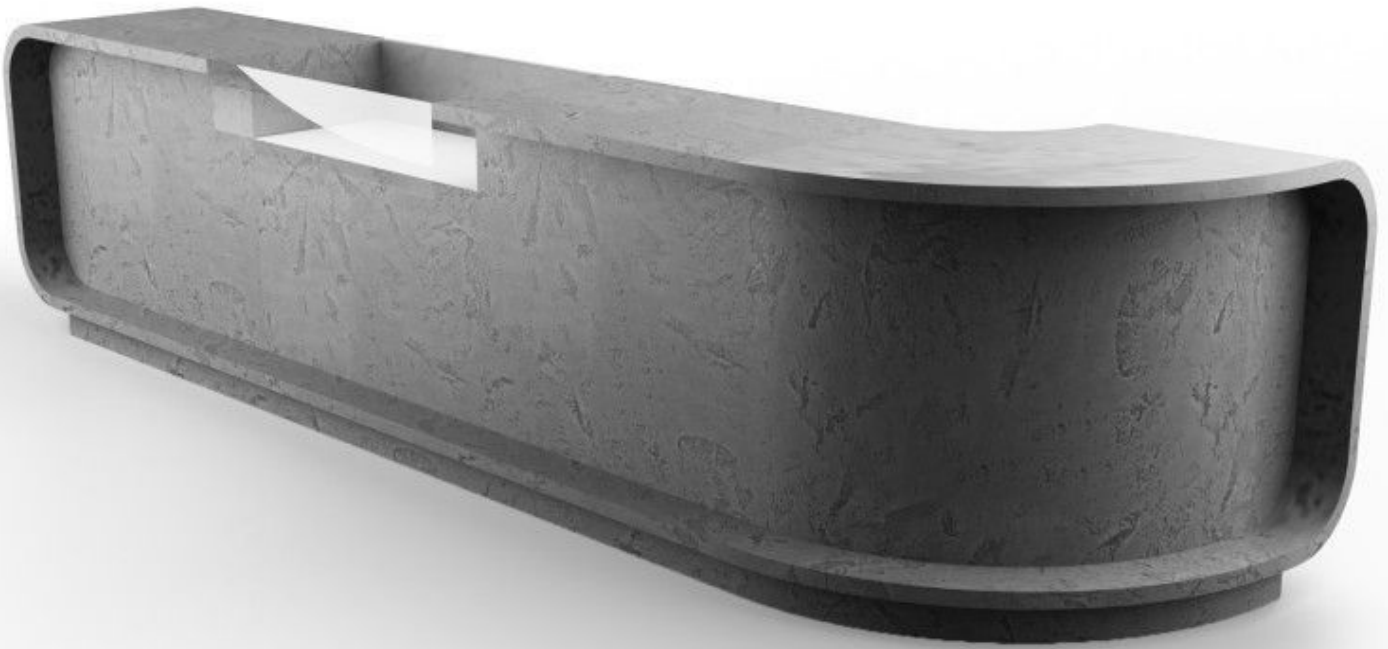

Curved countertop in glossy concrete grey 380cm

Curved counters - Photo n° 1

FEATURES

Brand	Comptoirs shopping
Base	
Fitting	
Color	Gris
Ref	com-cou-en-3765
ID	3765
Delivery schedule	1-5 working days
Category	Curved counters
Type	Store furniture

DETAIL

Key features :

- Modern design: This modern countertop features a quirky design, modern lines and a high-gloss finish.
- Maximum functionality: Equipped with numerous drawers and shelves, this countertop offers generous space for organizing your products.
- MDF construction: This store counter is made of MDF, by our ISO-certified factory, making it resistant to the daily wear and tear of your commercial activity.

1. Dimensions:
2. 380 cm wide
   - 100 cm long
   - 60 cm depth

Curved countertop in glossy concrete grey 380cm