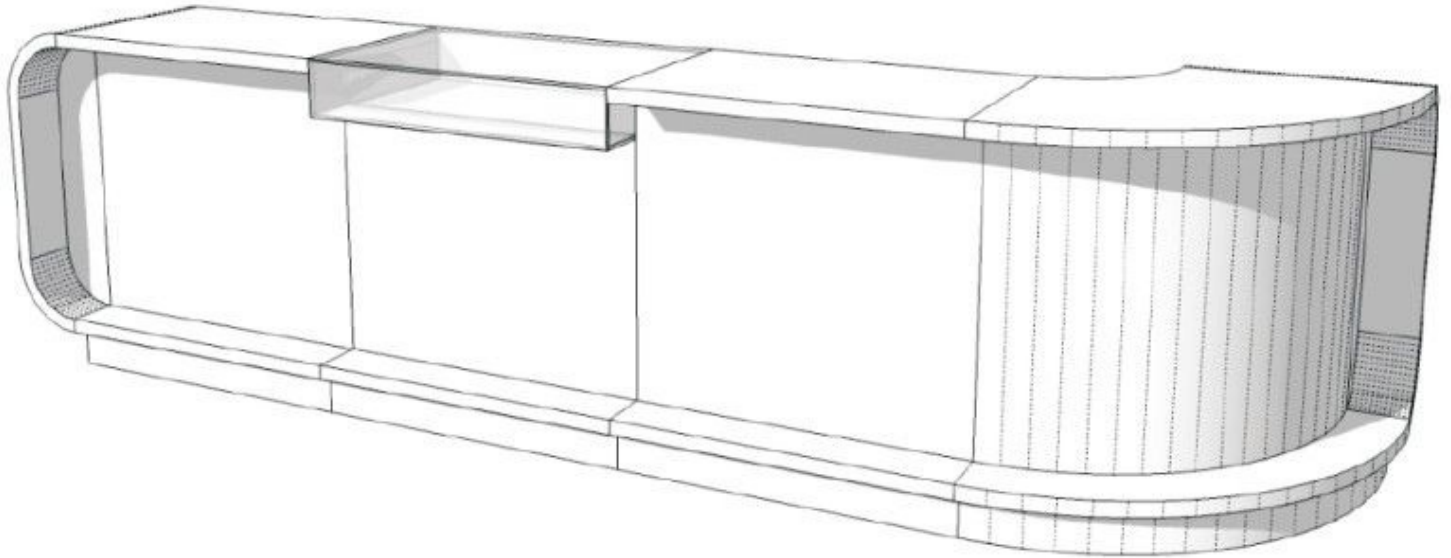

- Dimensions:
- 380 cm wide
 - 100 cm long
 - 60 cm depth

DESCRIPTION

The **modern curved counter** in gloss grey finish MDF is the bold, contemporary centrepiece your **store** needs to grab your customers' attention. With its **generous dimensions** (380x100x60cm), this **counter** with its contemporary design will add a touch of elegance and style to your **sales space**. The **modern counter** is perfect for a variety of **store** types, including:

Key features :

- Modern design: This modern countertop features a quirky design, modern lines and a high-gloss finish.
- Maximum functionality: Equipped with numerous drawers and shelves, this countertop offers generous space for organizing your products.
- MDF construction: This store counter is made of MDF, by our ISO-certified factory, making it resistant to the daily wear and tear of your commercial activity.

- Dimensions:
- 380 cm wide
 - 100 cm long
 - 60 cm depth

Curved countertop in glossy concrete grey 380cm

Curved counters - Photo n° 2

FEATURES

Brand	Comptoirs shopping
Base	
Fitting	
Color	Gris
Ref	com-cou-en-3765
ID	3765
Delivery schedule	1-5 working days
Category	Curved counters
Type	Store furniture