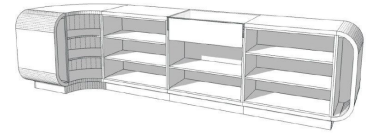

Curved countertop in glossy concrete grey 380cm

Curved counters

5 480.00 €Ex VAT

FEATURES

Brand	Comptoirs shopping
Base	
Fitting	
Color	Gris
Ref	com-cou-en-3765
ID	3765
Delivery schedule	1-5 working days
Category	Curved counters
Type	Store furniture

DETAIL

Key features :

- Modern design: This modern countertop features a quirky design, modern lines and a high-gloss finish.
- Maximum functionality: Equipped with numerous drawers and shelves, this countertop offers generous space for organizing your products.
- MDF construction: This store counter is made of MDF, by our ISO-certified factory, making it resistant to the daily wear and tear of your commercial activity.

1. Dimensions:
2. 380 cm wide
   - 100 cm long
   - 60 cm depth

DESCRIPTION

The **modern curved counter** in gloss grey finish MDF is the bold, contemporary centrepiece your **store** needs to grab your customers' attention. With its **generous dimensions** (380x100x60cm), this **counter** with its contemporary design will add a touch of elegance and style to your **sales space**. The **modern counter** is perfect for a variety of **store** types, including:

- Fashion/decoration stores "These shop counters are delivered in several parts, assembly is the customer's responsibility"
- Shoe store
- Jewellery shop
- Hair and beauty salons