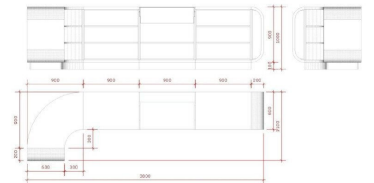

Curved countertop in glossy concrete grey 380cm

Curved counters

5 480.00 €Ex VAT

FEATURES

Brand	Comptoirs shopping
Base	
Fitting	
Color	Gris
Ref	com-cou-en-3765
ID	3765
Delivery schedule	1-5 working days
Category	Curved counters
Type	Store furniture

DETAIL

Key features :

- Modern design: This modern countertop features a quirky design, modern lines and a high-gloss finish.
- Maximum functionality: Equipped with numerous drawers and shelves, this countertop offers generous space for organizing your products.
- MDF construction: This store counter is made of MDF, by our ISO-certified factory, making it resistant to the daily wear and tear of your commercial activity.

1. Dimensions:
2. 380 cm wide
   - 100 cm long
   - 60 cm depth

DESCRIPTION

The **modern curved counter** in gloss grey finish MDF is the bold, contemporary centrepiece your **store** needs to grab your customers' attention. With its **generous dimensions** (380x100x60cm), this **counter** with its contemporary design will add a touch of elegance and style to your **sales space**. The **modern counter** is perfect for a variety of **store** types, including:

- Fashion/decoration stores "These shop counters are delivered in several parts, assembly is the customer's responsibility"
- Shoe store
- Jewellery shop
- Hair and beauty salons