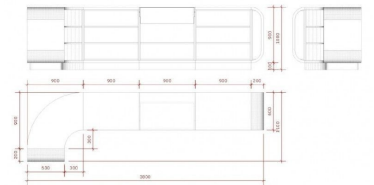

Counter with rounded storage 5 213.00 €Ex VAT

Curved counters

FEATURES

Brand	Comptoirs shopping
Base	
Fitting	
Color	Blanc
Ref	com-ave-ran-2101
ID	2101
Delivery schedule	1-5 working days
Category	Curved counters
Type	Store furniture