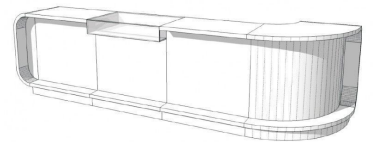

Counter with rounded storage 5 213.00 €Ex VAT

Curved counters

FEATURES

Brand	Comptoirs shopping
Base	
Fitting	
Color	Blanc
Ref	com-ave-ran-2101
ID	2101
Delivery schedule	1-5 working days
Category	Curved counters
Type	Store furniture