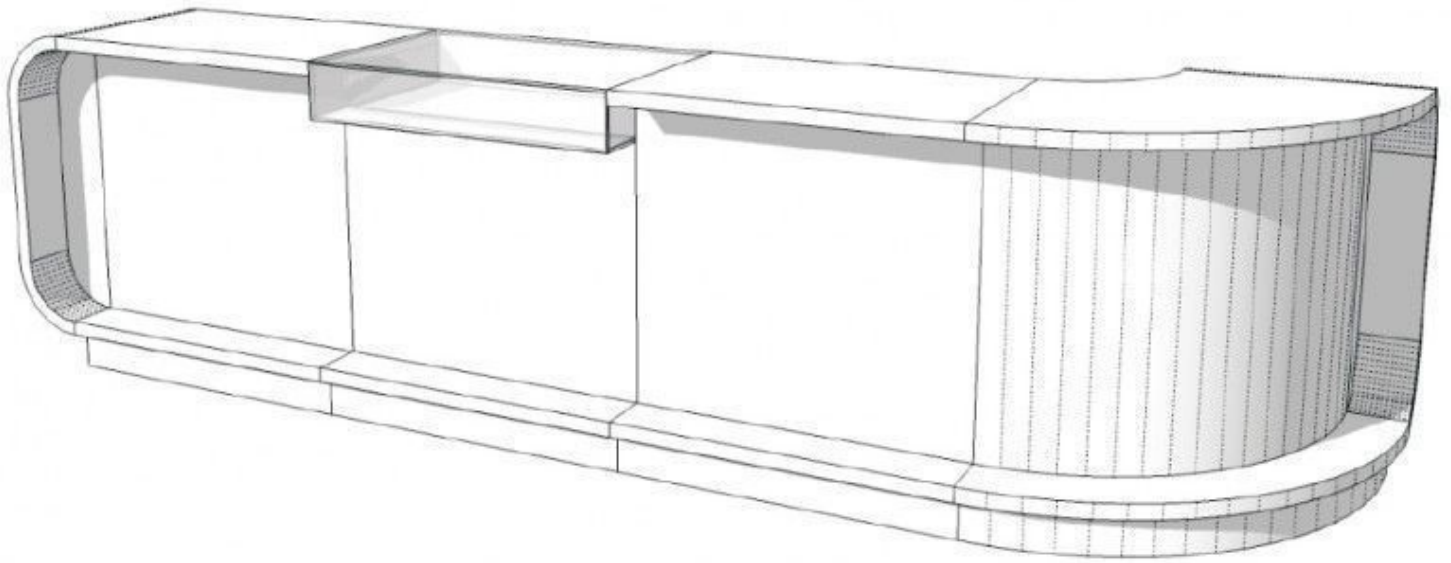

FEATURES

Brand	Comptoirs shopping
Base	
Fitting	
Color	Blanc
Ref	com-ave-ran-2101
ID	2101
Delivery schedule	1-5 working days
Category	Curved counters
Type	Store furniture

DETAIL

Mannequins Shopping, a specialist in display mannequins and shopfitting, offers a range of counters to equip your shop. Discover all our ranges of sales counters, reception counter or cash counters. You'll find counters for every budget and every style: from the modular counter to the authentic counter. Quality shop furniture to make your shop attractive to your visitors and customers. Our website offers a range of professional counters. On these counters, you will have your cash register, keep hand-carried your paper bags or plastic.