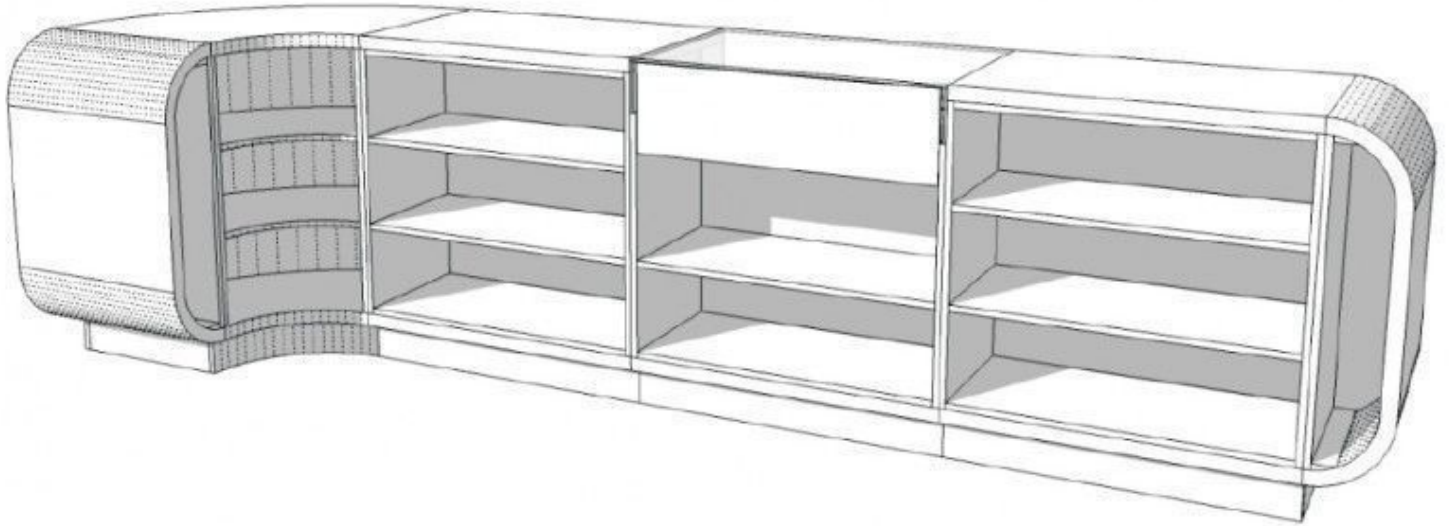

FEATURES

Brand	Comptoirs shopping
Base	
Fitting	
Color	Blanc
Ref	com-ave-ran-2101
ID	2101
Delivery schedule	1-5 working days
Category	Curved counters
Type	Store furniture

DETAIL

Mannequins Shopping, a specialist in display mannequins and shopfitting, offers a range of counters to equip your shop. Discover all our ranges of sales counters, reception counter or cash counters. You'll find counters for every budget and every style: from the modular counter to the authentic counter. Quality shop furniture to make your shop attractive to your visitors and customers. Our website offers a range of professional counters. On these counters, you will have your cash register, keep hand-carried your paper bags or plastic.

Counter with rounded storage

Curved counters - Photo n° 3