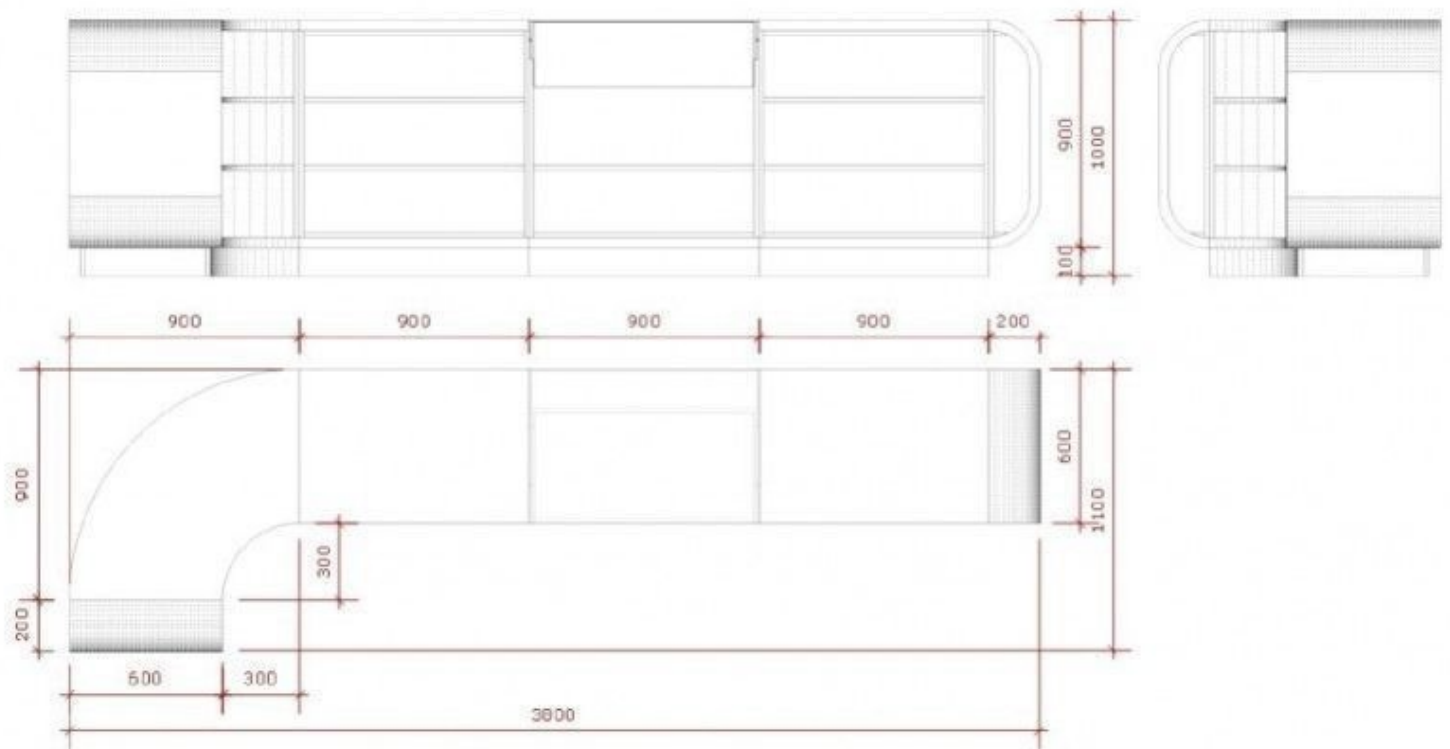

FEATURES

Brand	Comptoirs shopping
Base	
Fitting	
Color	Blanc
Ref	com-ave-ran-2101
ID	2101
Delivery schedule	1-5 working days
Category	Curved counters
Type	Store furniture

DETAIL

Mannequins Shopping, a specialist in display mannequins and shopfitting, offers a range of counters to equip your shop. Discover all our ranges of sales counters, reception counter or cash counters. You'll find counters for every budget and every style: from the modular counter to the authentic counter. Quality shop furniture to make your shop attractive to your visitors and customers. Our website offers a range of professional counters. On these counters, you will have your cash register, keep hand-carried your paper bags or plastic.

Counter with rounded storage

Curved counters - Photo n° 4