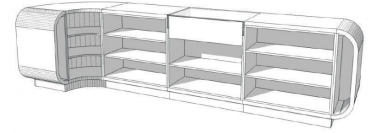

Counter with rounded storage 5 213.00 €Ex VAT

Curved counters

FEATURES

Brand	Comptoirs shopping
Base	
Fitting	
Color	Blanc
Ref	com-ave-ran-2101
ID	2101
Delivery schedule	1-5 working days
Category	Curved counters
Type	Store furniture

DETAIL

Mannequins Shopping, a specialist in display mannequins and shopfitting, offers a range of counters to equip your shop. Discover all our ranges of sales counters, reception counter or cash counters. You'll find counters for every budget and every style: from the modular counter to the authentic counter. Quality shop furniture to make your shop attractive to your visitors and customers. Our website offers a range of professional counters. On these counters, you will have your cash register, keep hand-carried your paper bags or plastic.

DESCRIPTION

White countertop This countertop is part of an exclusive range of handcrafted countertops in powder-coated and polished MDF Produced by our ISO certified factory.

"These shop counters are delivered in several parts, assembly is the customer's responsibility"

Counter with rounded storage