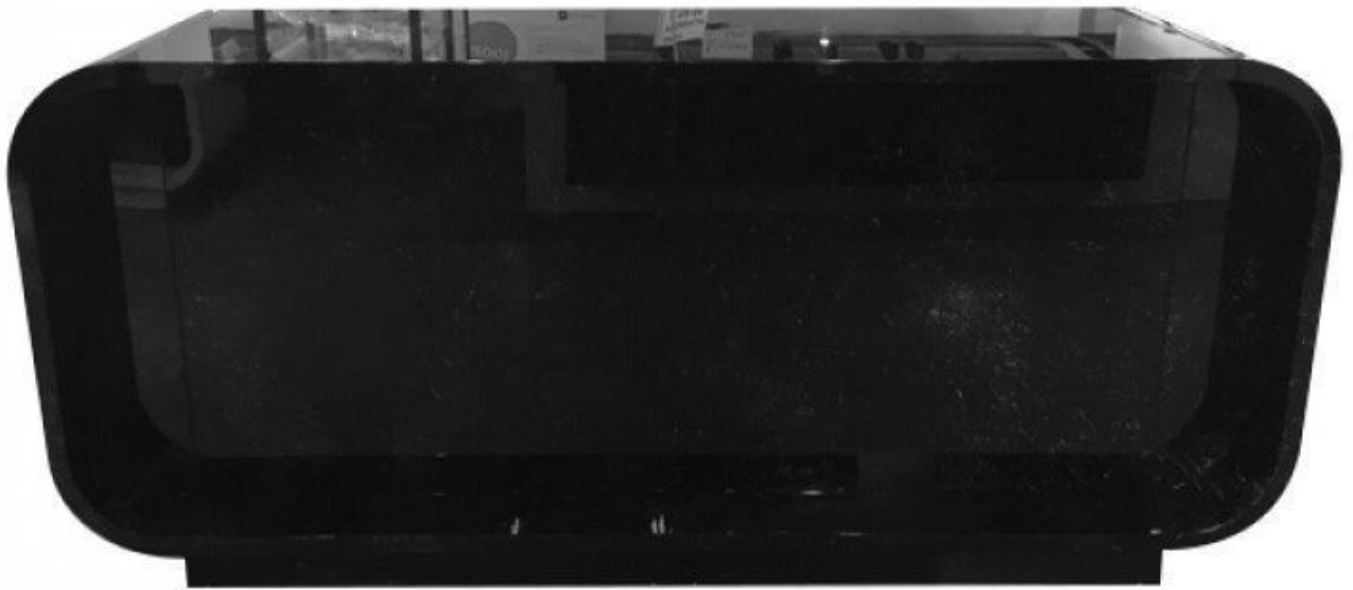

Curved counters - Photo n° 1

FEATURES

Brand	Mobilier shopping
Base	
Fitting	
Color	Noir
Ref	com-bri-noi-3467
ID	3467
Delivery schedule	1-5 working days
Category	Curved counters
Type	Store furniture

DETAIL

Black glossy counter with marble effect.
Shop counter, glossy black, made from MDF. This marble-effect shop counter is ideal for selling and displaying goods in the shop. The sales counter measures 220 x 100 x 60 cm

Black glossy counter 220 cm

Curved counters - Photo n° 2