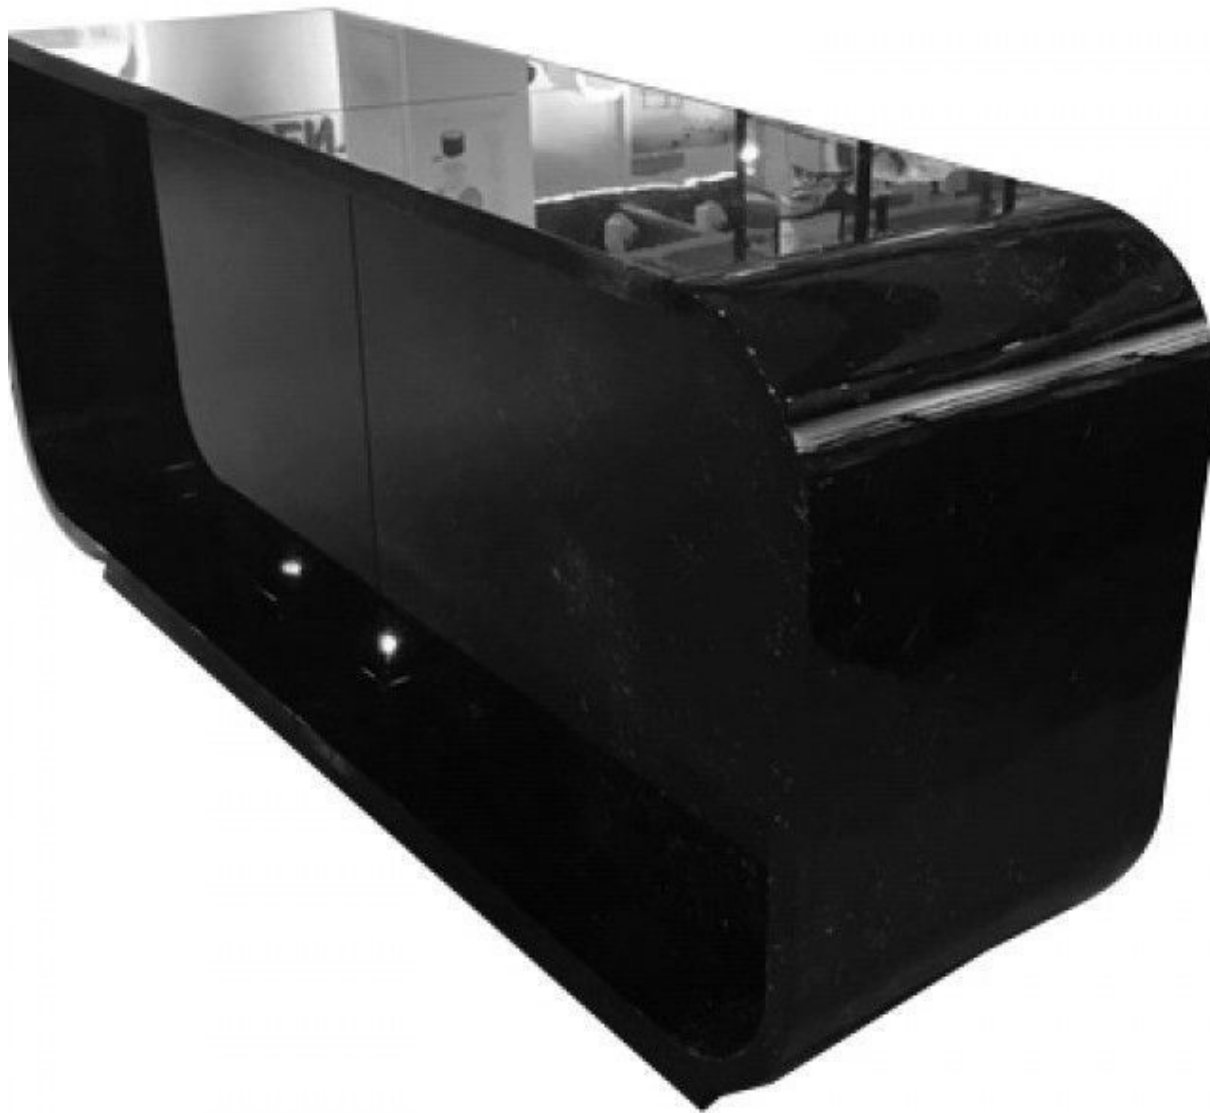

FEATURES

Brand	Mobilier shopping
Base	
Fitting	
Color	Noir
Ref	com-bri-noi-3467
ID	3467
Delivery schedule	1-5 working days
Category	Curved counters
Type	Store furniture

DETAIL

Black glossy counter with marble effect.
Shop counter, glossy black, made from MDF. This marble-effect shop counter is ideal for selling and displaying goods in the shop. The sales counter measures 220 x 100 x 60 cm

Black glossy counter 220 cm
Curved counters - Photo n° 3