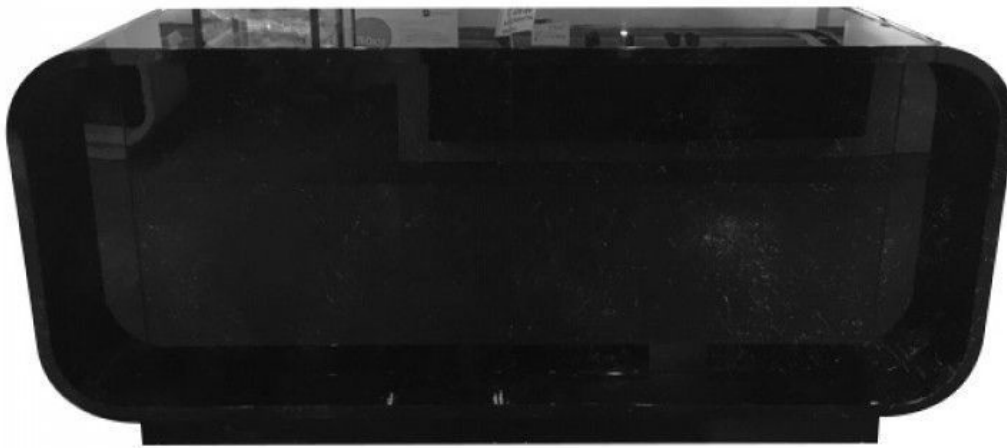

Black glossy counter 220 cm **2 770.00 €Ex VAT** Curved counters

FEATURES

Brand	Mobilier shopping
Base	
Fitting	
Color	Noir
Ref	com-bri-noi-3467
ID	3467
Delivery schedule	1-5 working days
Category	Curved counters
Type	Store furniture

DETAIL

Black glossy counter with marble effect.
Shop counter, glossy black, made from MDF. This marble-effect shop counter is ideal for selling and displaying goods in the shop. The sales counter measures 220 x 100 x 60 cm

DESCRIPTION

High-gloss black countertop marble effect. **Shop counter**, gloss black, produced from MDF. **This marble effect shop sales counter** is ideal for selling and displaying items in the shop. The sales counter measures 220 x 100 x 60 cm"**These shop counters are delivered in several parts, assembly is the customer's responsibility"**

Black glossy counter 220 cm