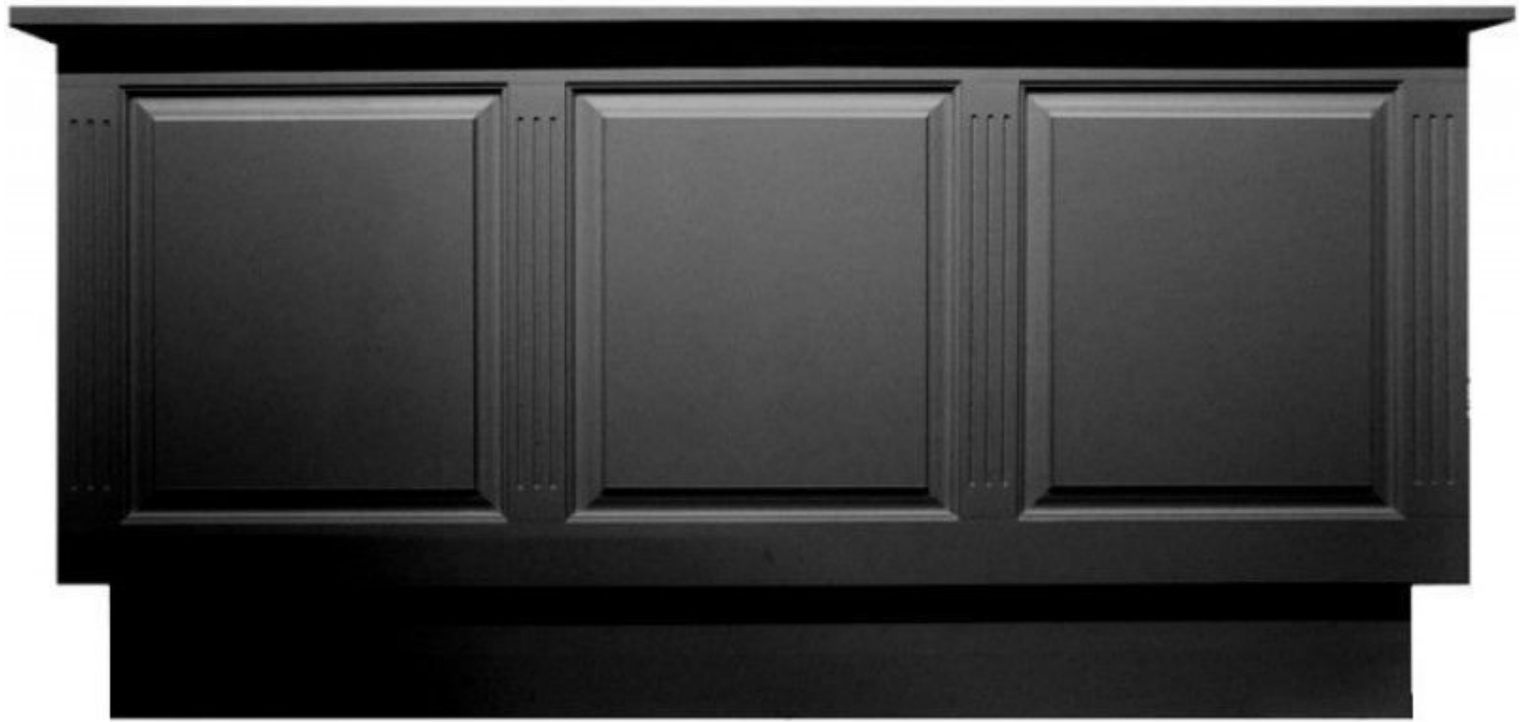

Helping and advising our clients is the main mission of our team. We help you find and find the trends that best suit your tastes but also your sales area.

DESCRIPTION

Wooden **counter** for store, **black** color, with zinc top. Wooden counter, ideal for **stores** moreover this counter is equipped on the upper part with a zinc tray. The counter also has **storage space, 6 sub-compartments** to store various items. **Dimensions** : W 190 cm x D 60 cm x H 100 cm

Store counter style authentic black wood

Classical counters display - Photo n° 1

FEATURES

Brand	Mobilier shopping
Base	
Fitting	No fixing
Color	Noir
Ref	com-cla-pou-206
ID	206
Delivery schedule	4-5 weeks
Category	Classical counters display
Type	Store furniture