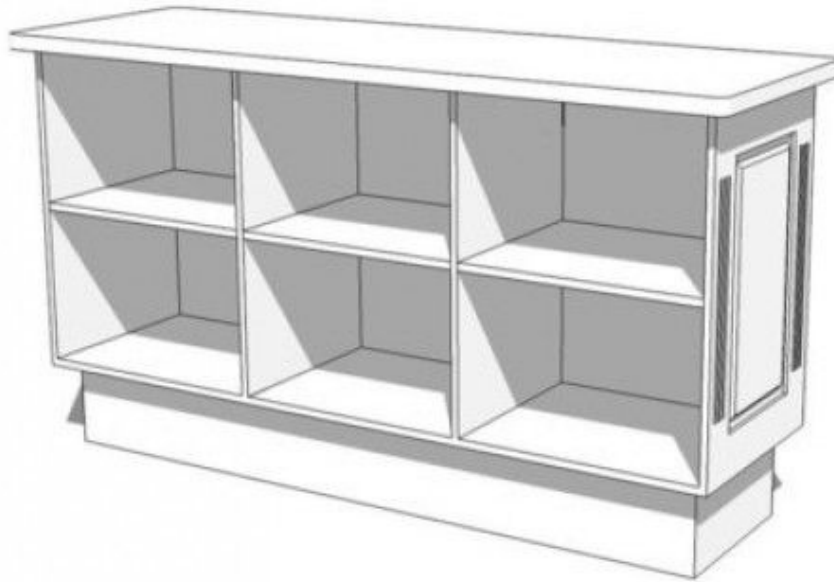

FEATURES

Brand	Mobilier shopping
Base	
Fitting	No fixing
Color	Noir
Ref	com-cla-pou-206
ID	206
Delivery schedule	4-5 weeks
Category	Classical counters display
Type	Store furniture

DETAIL

At Mannequins Shopping, we offer mannequins and store furniture at affordable prices to best fit your retail space.

Available all year round on Mannequins Shopping mannequins, clothes racks, hangers and exhibition furniture.

Helping and advising our clients is the main mission of our team. We help you find and find the trends that best suit your tastes but also your sales area.