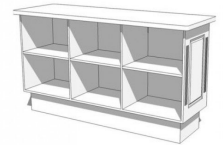

Store counter style authentic black wood 2 000.00 €Ex VAT

Classical counters display

FEATURES

Brand	Mobilier shopping
Base	
Fitting	No fixing
Color	Noir
Ref	com-cla-pou-206
ID	206
Delivery schedule	4-5 weeks
Category	Classical counters display
Type	Store furniture

DETAIL

At Mannequins Shopping, we offer mannequins and store furniture at affordable prices to best fit your retail space. Available all year round on Mannequins Shopping mannequins, clothes racks, hangers and exhibition furniture.

Helping and advising our clients is the main mission of our team. We help you find and find the trends that best suit your tastes but also your sales area.

DESCRIPTION

Wooden **counter** for store, **black** color, with zinc top. Wooden counter, ideal for **stores** moreover this counter is equipped on the upper part with a zinc tray. The counter also has **storage space, 6 sub-compartments** to store various items. **Dimensions** : W 190 cm x D 60 cm x H 100 cm

Store counter style authentic black wood