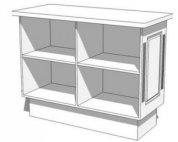

Counter style authentic black wood 1 400.00 €Ex VAT

Classical counters display

FEATURES

Brand	Comptoirs shopping
Base	
Fitting	No fixing
Color	Noir
Ref	com-sty-aut-205
ID	205
Delivery schedule	4-6 weeks
Category	Classical counters display
Type	Store furniture

DETAIL

At Mannequins Shopping, we offer mannequins and store furniture at affordable prices to best fit your retail space. Available all year round on Mannequins Shopping mannequins, clothes racks, hangers and exhibition furniture.

Helping and advising our clients is the main mission of our team. We help you find and find the trends that best suit your tastes but also your sales area.

DESCRIPTION

New counters black wood of 150 cm wide, 60 cm deep and 100 cm high. These are manufactured from wood, painted in satin black. At the rear in the middle equipped with drawers, on the left and right two large storage compartments. Available directly from stock at Mannequins Shopping

Counter style authentic black wood