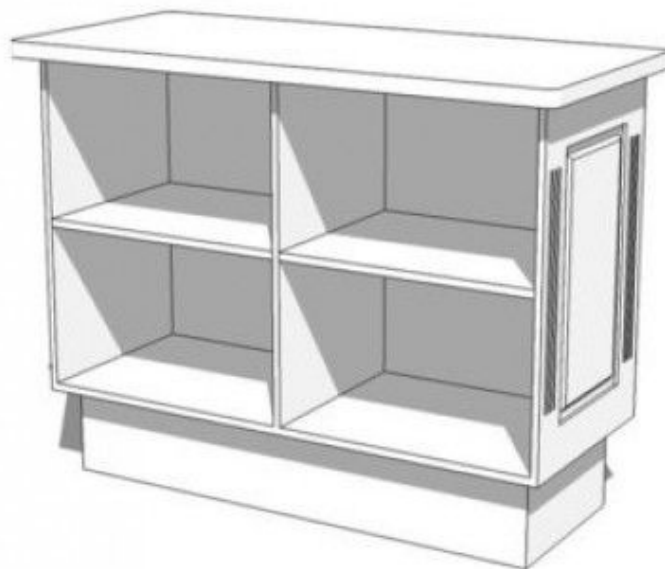

FEATURES

Brand	Comptoirs shopping
Base	
Fitting	No fixing
Color	Noir
Ref	com-sty-aut-205
ID	205
Delivery schedule	4-6 weeks
Category	Classical counters display
Type	Store furniture

DETAIL

At Mannequins Shopping, we offer mannequins and store furniture at affordable prices to best fit your retail space.

Available all year round on Mannequins Shopping mannequins, clothes racks, hangers and exhibition furniture.

Helping and advising our clients is the main mission of our team. We help you find and find the trends that best suit your tastes but also your sales area.