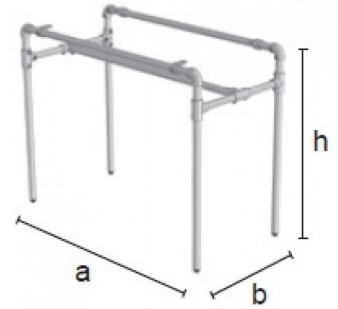

Plumbing pipe kit table position GIDKIT6 94.00 €Ex VAT

Racks plumbing pipe industrial style

GIDKIT6	
	h = 900 a = 1200 b = 600
	
	
	ZN

FEATURES

Brand	Portants shopping
Base	
Fitting	
Color	Metal
Ref	kit-tub-plo-1695
ID	1695
Delivery schedule	1-5 working days
Category	Racks plumbing pipe industrial style
Type	Clothes rails

DESCRIPTION

Structure for table with tubes and joints of Idroshop collection The structure is supplied as a kit, with cutted tubes and all assembly tooling. Dimensions : Height : 900 m Width : 600 mm Depth : 1200 mm