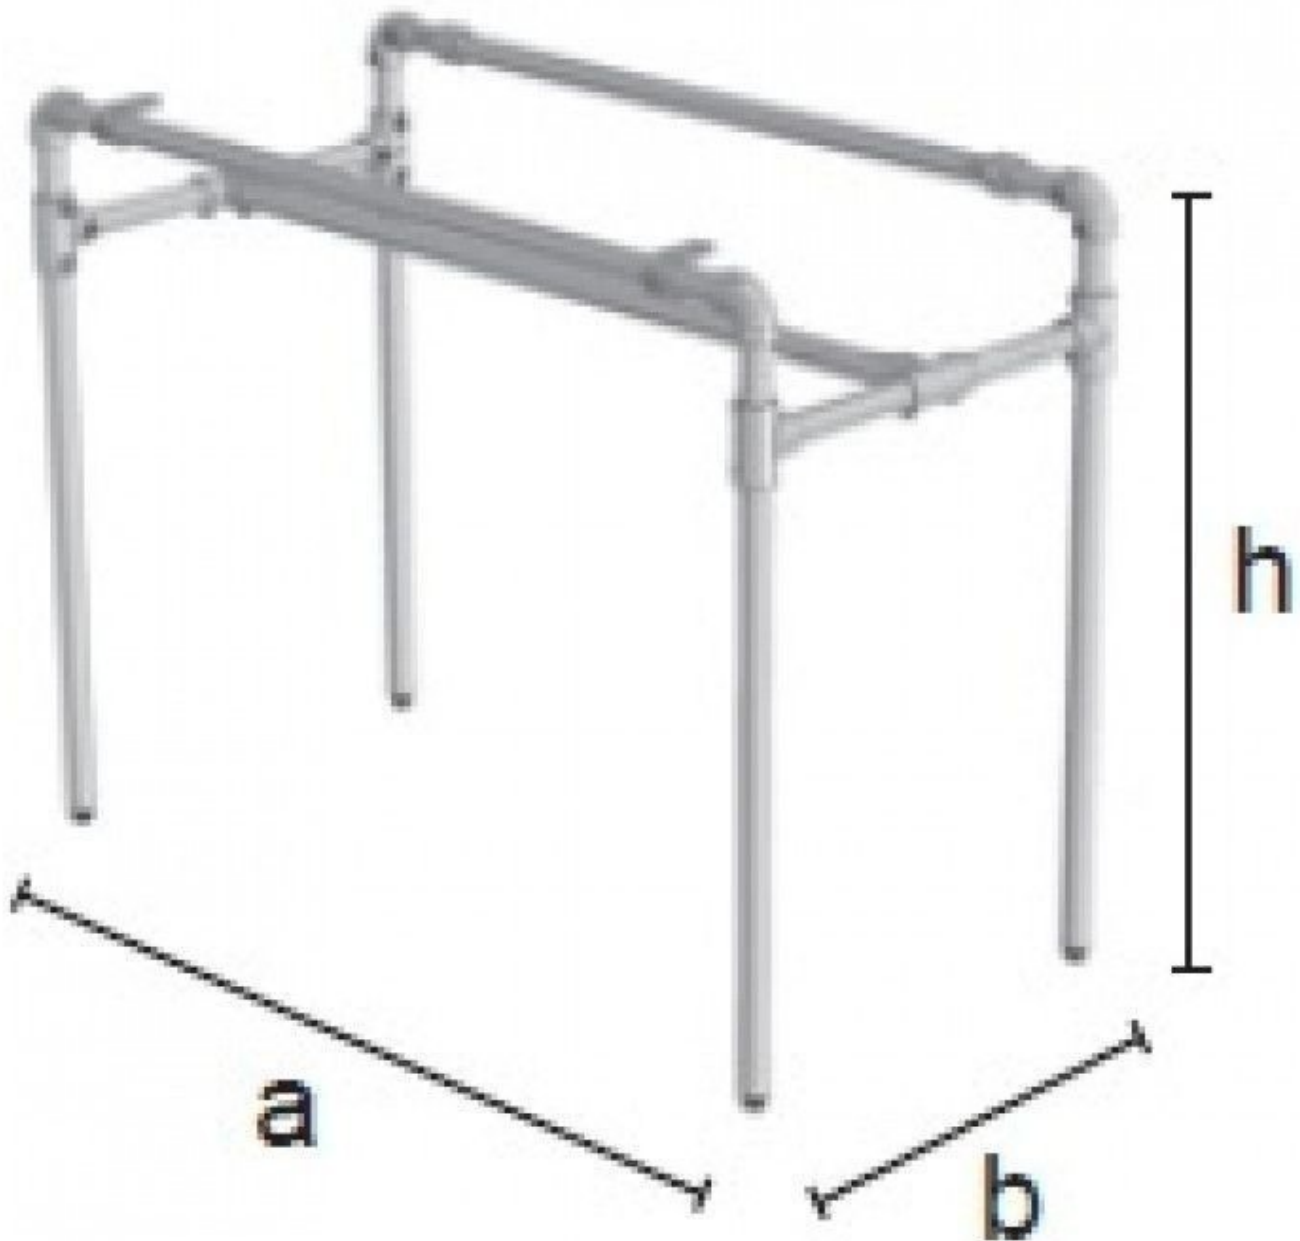

FEATURES

Brand	Portants shopping
Base Fitting	
Color	Metal
Ref ID	kit-tub-plo-1695 1695
Delivery schedule	1-5 working days
Category	Racks plumbing pipe industrial style
Type	Clothes rails

DETAIL

Mannequins Shopping, specialist in window mannequins and shopfitting, a whole range of professional furniture. A must-have range to give modernity to your shop. We offer a whole line of stores furniture authentic and trendy, patinated white color that will give modernity to your shop. Solid professional furniture and quality that will highlight your products. Available on sale now on our website

Plumbing pipe kit table position GIDKIT6

Racks plumbing pipe industrial style - Photo n° 3

GIDKIT6