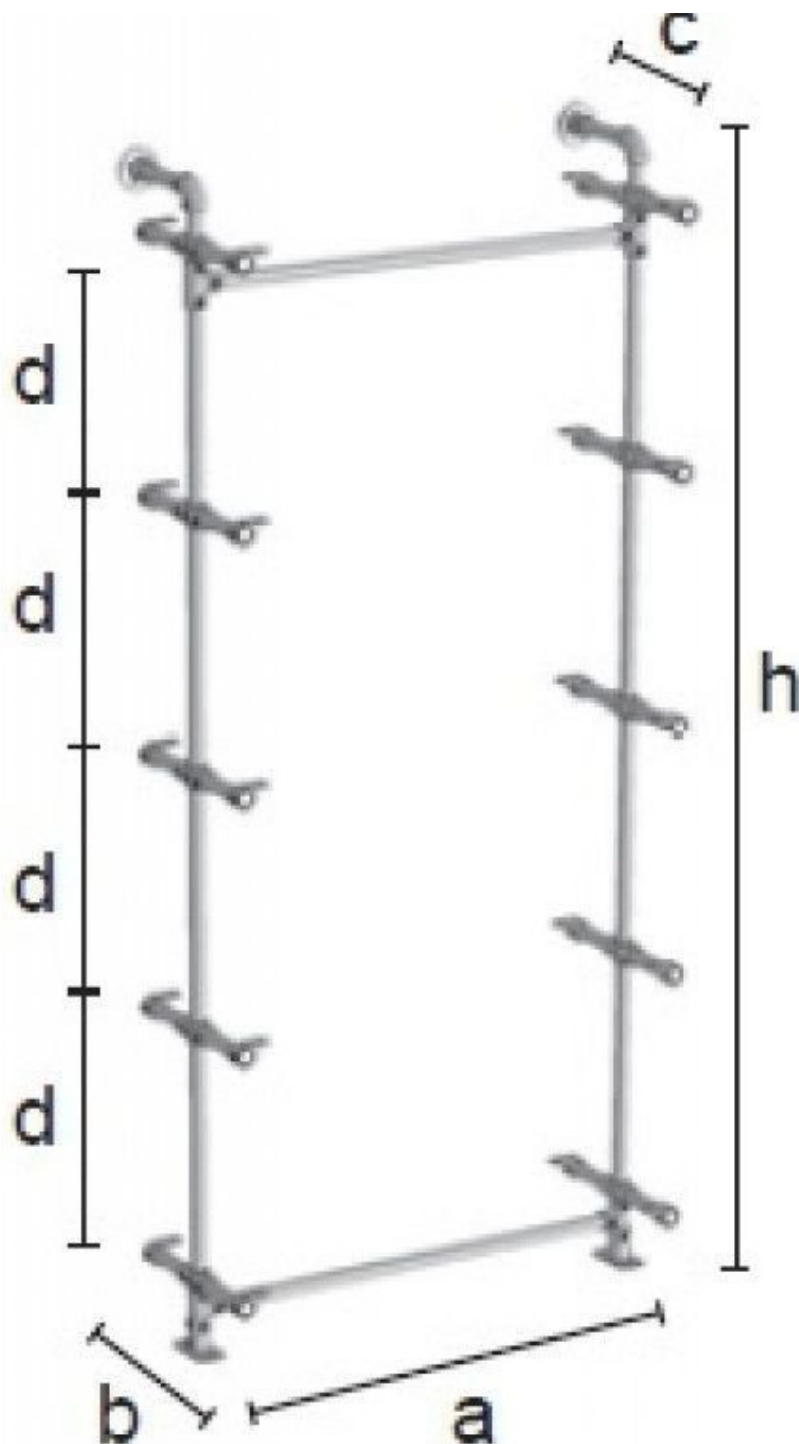

FEATURES

Brand	Portants shopping
Base	
Fitting	
Color	Metal
Ref	kit-con-mur-1690
ID	1690
Delivery schedule	1-5 working days
Category	Racks plumbing pipe industrial style
Type	Clothes rails

DETAIL

Mannequins Shopping, specialist in window mannequins and shopfitting, a whole range of professional furniture. A must-have range to give modernity to your shop. We offer a whole line of stores furniture authentic and trendy, patinated white color that will give modernity to your shop. Solid professional furniture and quality that will highlight your products. Available on sale now on our website

board wall construction kit GIDKIT4

Racks plumbing pipe industrial style - Photo n° 3

GIDKIT4