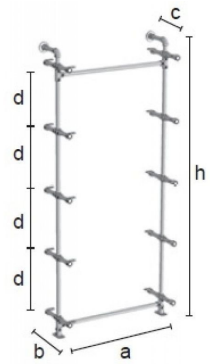

board wall construction kit GIDKIT4 212.00 €Ex VAT

Racks plumbing pipe industrial style

GIDKIT4	
	h = 2400 a = 1000 b = 300 c = 225 d = 537
	ZN

FEATURES

Brand	Portants shopping
Base	
Fitting	
Color	Metal
Ref	kit-con-mur-1690
ID	1690
Delivery schedule	1-5 working days
Category	Racks plumbing pipe industrial style
Type	Clothes rails

DESCRIPTION

Wall structure for wooden shelves (not supplied) realized with tubes and joints of Idroshop collection. The structure is supplied as a kit with cutted tubes and all the assembling tooling. Dimensions : Height : 2400 mm Width : 1000 mm Depth : 300 mm