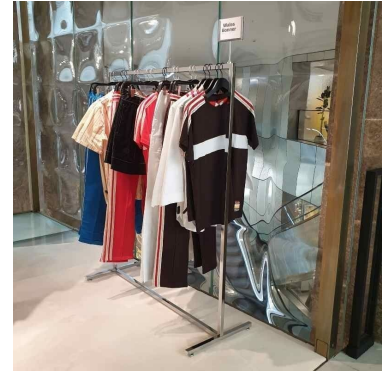

Magnetic poster holder chrome A5 **35.00 €Ex VAT**

Poster holder and signage

FEATURES

Brand	Presentoirs shopping
Base	
Fitting	
Ref	por-aff-mag-3557
ID	3557
Delivery schedule	4-5 weeks
Category	Poster holder and signage
Type	Clothes rails

DETAIL

Chrome magnetic display holder available in stock. The chrome display is an accessory for professional shops, it allows to generate interest for a product or stand in your store. Mannequins Shopping, selects quality and professional items for you for your stores.

DESCRIPTION

Display chrome magnetic display, can be fixed by magnet and suitable for the Bigshop system and all metal surfaces. **Door displays landscape** format, allows to highlight in exhibition stand or a brand. The carry adapts to all types of shops, because it is timeless and basic. **This showroom** is a must for the visibility of your shelves and your products.