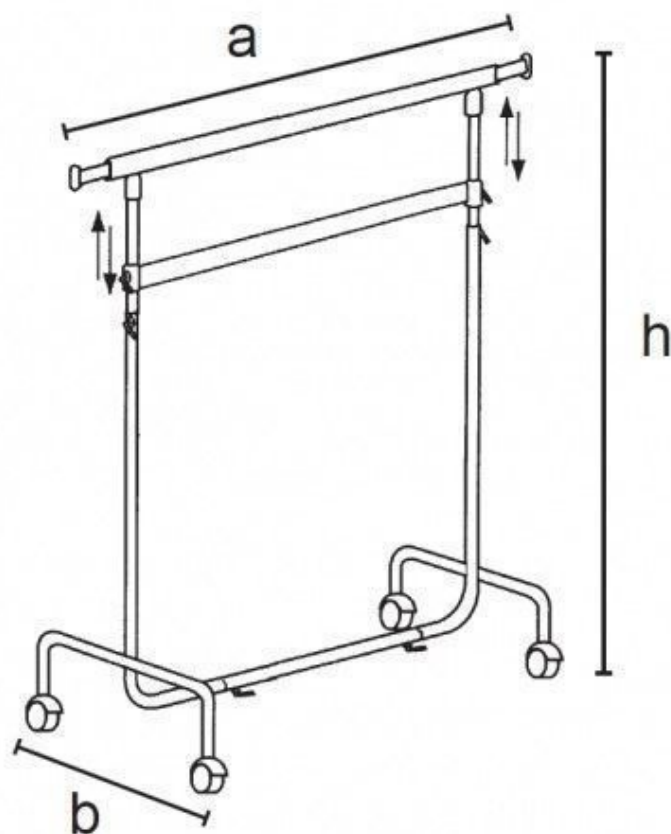

DETAIL

This Italian roller bearing allows a versatile usage and heavy loads.

DESCRIPTION

Hanging rails with wheels metal. The bearing is composed of a round tube and an oval top bar. The bearing is extensible in height and width (from 1250mm in length, from 1500 to 2200 mm in width) The maximum capacity of the support is 200 kilograms, which indeed a very resistant bearing!
 Height = min 1250 Max 2000 mm
 width = min 1500 Max 2200 mm
 Depth = 600 mm

DETAIL

This Italian roller bearing allows a versatile usage and heavy loads.

XXL Hanging rails metal with wheels

Hanging rails with wheels - Photo n° 2

Information

a = min 1500 max 2200
b = 570
h = min 1300 max 2030

9.70

50/pallet

FEATURES

Brand	Portants shopping
Base	
Fitting	
Color	Metal
Ref	por-met-xxl-2394
ID	2394
Delivery schedule	1-5 working days
Category	Hanging rails with wheels
Type	Clothes rails

DETAIL

This Italian roller bearing allows a versatile usage and heavy loads.

XXL Hanging rails metal with wheels

Hanging rails with wheels - Photo n° 3

FEATURES

Brand	Portants shopping
Base	
Fitting	
Color	Metal
Ref	por-met-xxl-2394
ID	2394
Delivery schedule	1-5 working days
Category	Hanging rails with wheels
Type	Clothes rails