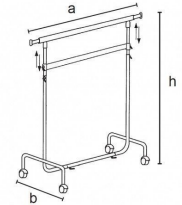

XXL Hanging rails metal with wheels 89.95 €Ex VAT

Hanging rails with wheels - 18.19 % 109.95

Information	Kg	Pcs
 a = min 1500 max 2200 b = 570 h = min 1300 max 2030	9.70	50/pallet

FEATURES

Brand	Portants shopping
Base	
Fitting	
Color	Metal
Ref	por-met-xxl-2394
ID	2394
Delivery schedule	1-5 working days
Category	Hanging rails with wheels
Type	Clothes rails

DETAIL

This Italian roller bearing allows a versatile usage and heavy loads.

DESCRIPTION

Hanging rails with wheels metal. The bearing is composed of a round tube and an oval top bar. The bearing is extensible in height and width (from 1250mm in length, from 1500 to 2200 mm in width) The maximum capacity of the support is 200 kilograms, which indeed a very resistant bearing!
 Height = min 1250 Max 2000 mm
 width = min 1500 Max 2200 mm
 Depth = 600 mm

DETAIL

This Italian roller bearing allows a versatile usage and heavy loads.

XXL Hanging rails metal with wheels

Hanging rails with wheels - Photo n° 2

Information

a = min 1500 max 2200
b = 570
h = min 1300 max 2030