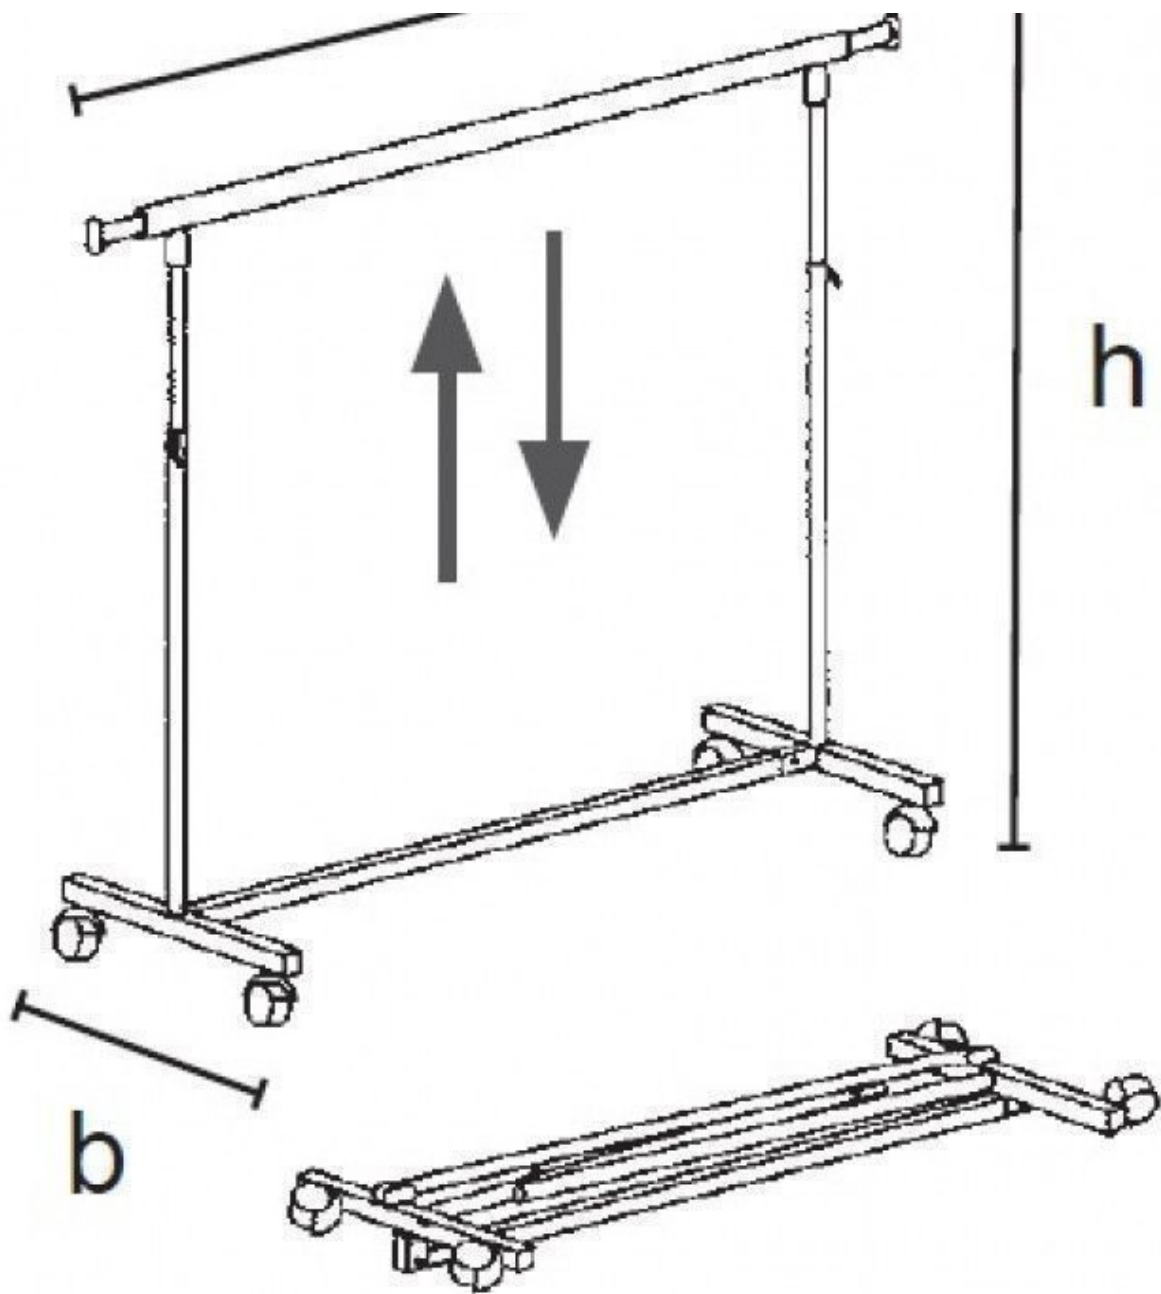

FEATURES

Brand	Portants shopping
Base	
Fitting	
Color	Noir
Ref	por-rou-met-3531
ID	3531
Delivery schedule	1-5 working days
Category	Hanging rails with wheels
Type	Clothes rails

DETAIL

Hanging rails with wheels black color

Hanging rails with wheels - Photo n° 5