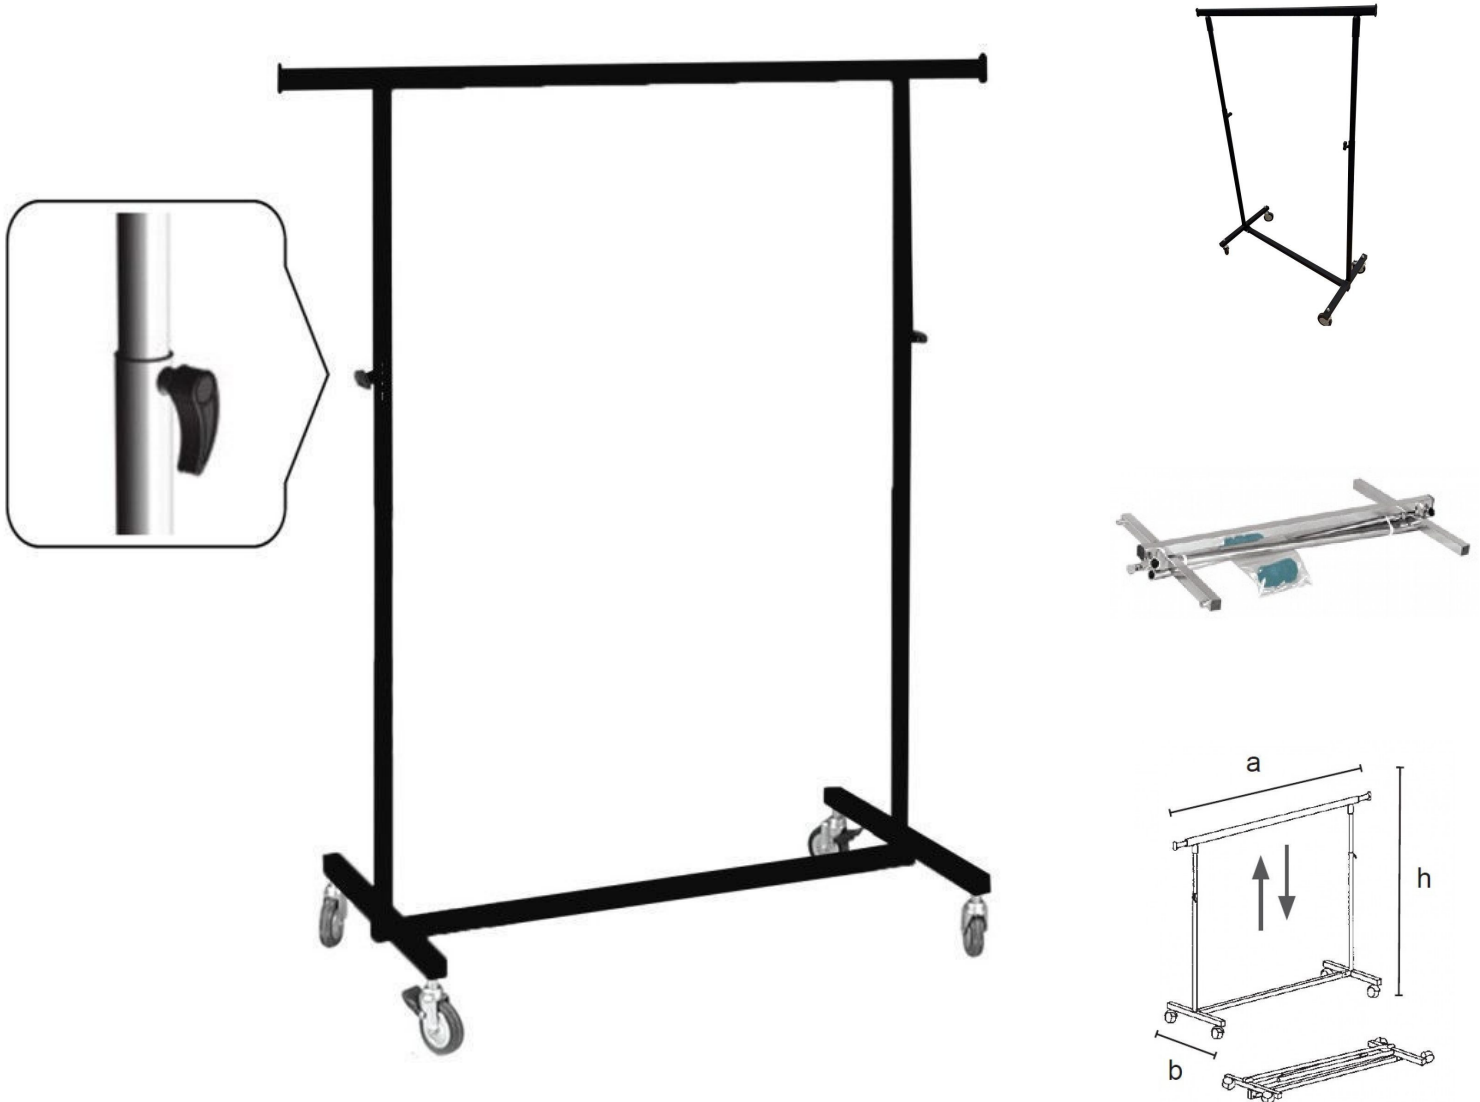

Hanging rails with wheels black color **109.95 €Ex VAT**
Hanging rails with wheels - 26.70 % 150.00

FEATURES

DETAIL

Brand	Portants shopping
Base	
Fitting	
Color	Noir
Ref	por-rou-met-3531
ID	3531
Delivery schedule	1-5 working days
Category	Hanging rails with wheels
Type	Clothes rails

DESCRIPTION

Extentable Hanging rails with wheels black color - 1180-1900mm / 1000-1700mm.
Clothing rail luxury version with rubber wheels with brakes, with square tube and oval top bar, very easy to fold!
Max. supported weight: 100kg
height = min 1180 max 1900 mm
wide = 1000mm max 1700mm
deep = 500 mm

Hanging rails with wheels black color

Hanging rails with wheels - Photo n° 1

FEATURES

Brand	Portants shopping
Base	
Fitting	
Color	Noir
Ref	por-rou-met-3531
ID	3531
Delivery schedule	1-5 working days
Category	Hanging rails with wheels
Type	Clothes rails

DETAIL

Hanging rails with wheels black color

Hanging rails with wheels - Photo n° 2

FEATURES

Brand	Portants shopping
Base	
Fitting	
Color	Noir
Ref	por-rou-met-3531
ID	3531
Delivery schedule	1-5 working days
Category	Hanging rails with wheels
Type	Clothes rails