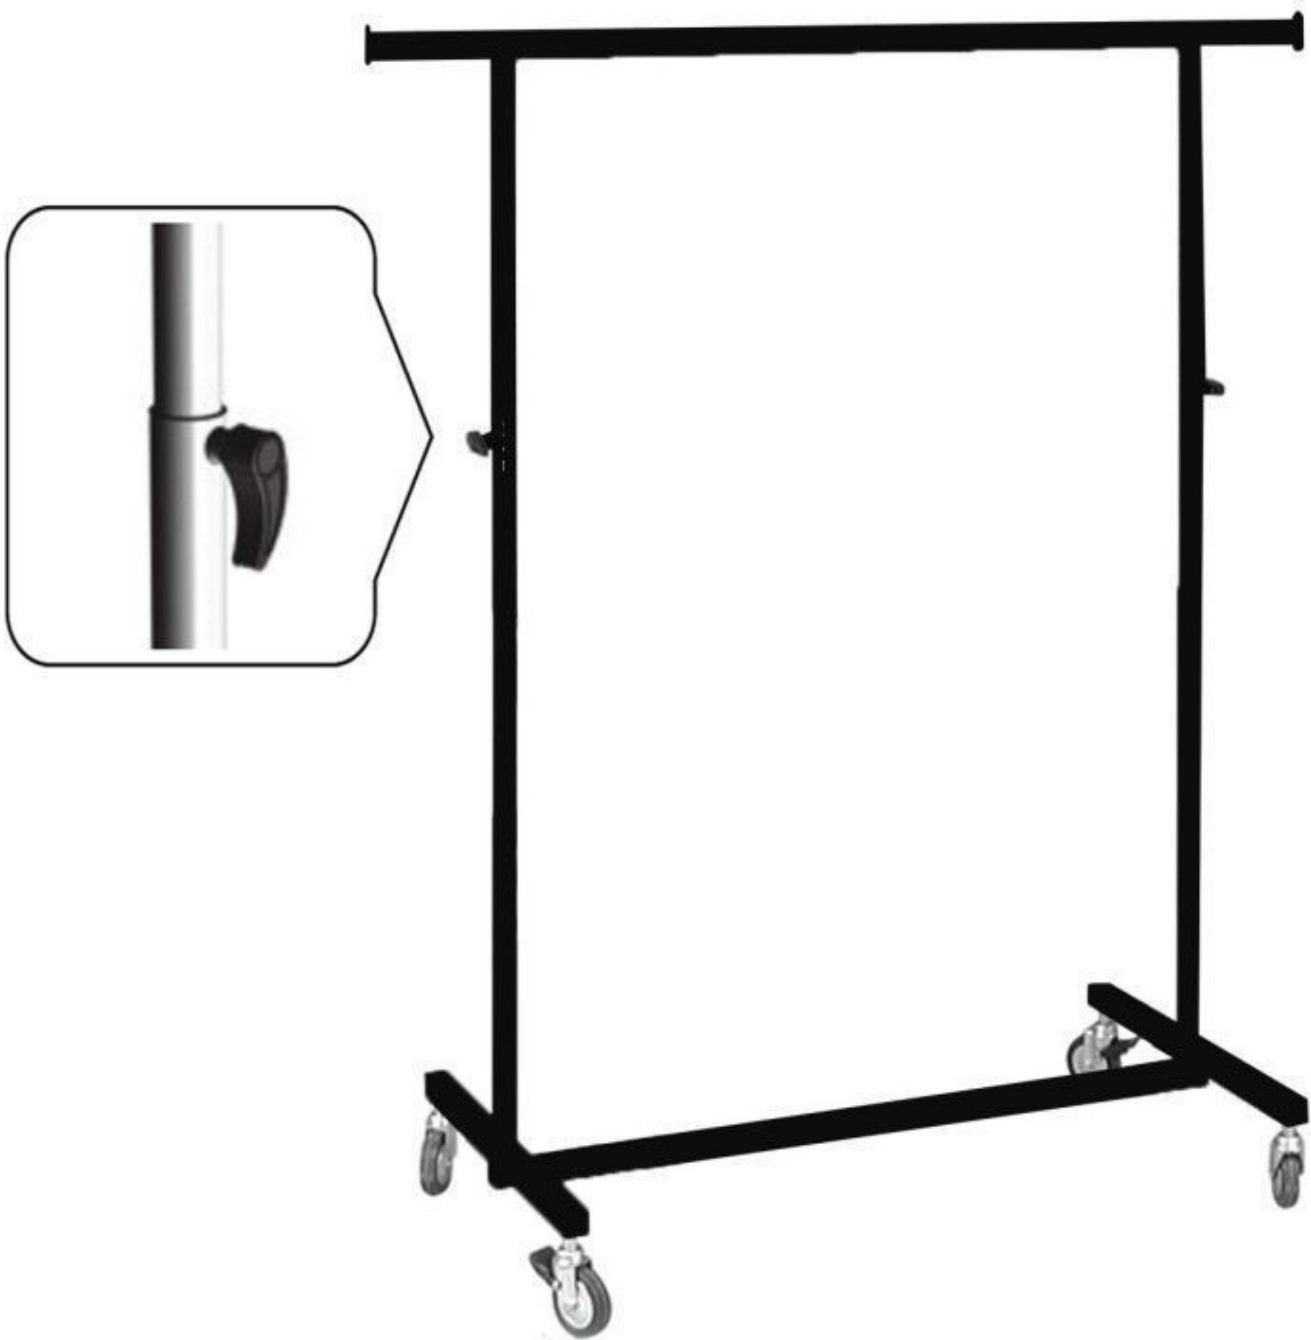

Hanging rails with wheels black color **109.95 €Ex VAT**
Hanging rails with wheels - 26.70 % 150.00

FEATURES

DETAIL

Brand	Portants shopping
Base	
Fitting	
Color	Noir
Ref	por-rou-met-3531
ID	3531
Delivery schedule	1-5 working days
Category	Hanging rails with wheels
Type	Clothes rails

DESCRIPTION

Extentable Hanging rails with wheels black color - 1180-1900mm / 1000-1700mm.
Clothing rail luxury version with rubber wheels with brakes, with square tube and oval top bar, very easy to fold!
Max. supported weight: 100kg
height = min 1180 max 1900 mm
wide = 1000mm max 1700mm
deep = 500 mm

Hanging rails with wheels black color

Hanging rails with wheels - Photo n° 1

FEATURES

Brand	Portants shopping
Base	
Fitting	
Color	Noir
Ref	por-rou-met-3531
ID	3531
Delivery schedule	1-5 working days
Category	Hanging rails with wheels
Type	Clothes rails

DETAIL

Hanging rails with wheels black color

Hanging rails with wheels - Photo n° 2

FEATURES

Brand	Portants shopping
Base	
Fitting	
Color	Noir
Ref	por-rou-met-3531
ID	3531
Delivery schedule	1-5 working days
Category	Hanging rails with wheels
Type	Clothes rails