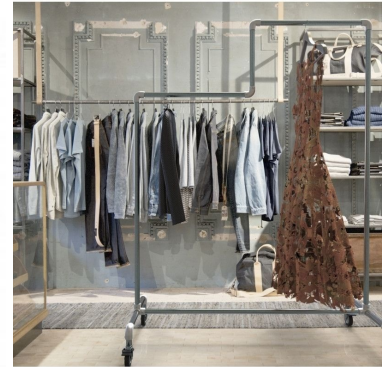

Hanging rails metal with wheels 83.00 €Ex VAT

Hanging rails with wheels

Information

mm
L = 1200
P = 450
H = 1600/2000

Kg

Pcs

FEATURES

Brand	Portants shopping
Base	
Fitting	
Color	Metal
Ref	por-vet-met-1693
ID	1693
Delivery schedule	1-5 working days
Category	Hanging rails with wheels
Type	Clothes rails

DETAIL

This case is simple to move, at once sober and original in form, and integrates with all spaces. It allows to expose pieces having different dimensions on the same wearing, like a dress and shirts for example.

DESCRIPTION

Hanging rails with wheels, with a high part and a low part. It allows to present different products on the same carrier and to move it easily every day according to your desires. Length: 1200 mm Width: 450 mm Height: 1600 mm (lower part), 2000 mm (upper part)

Hanging rails metal with wheels