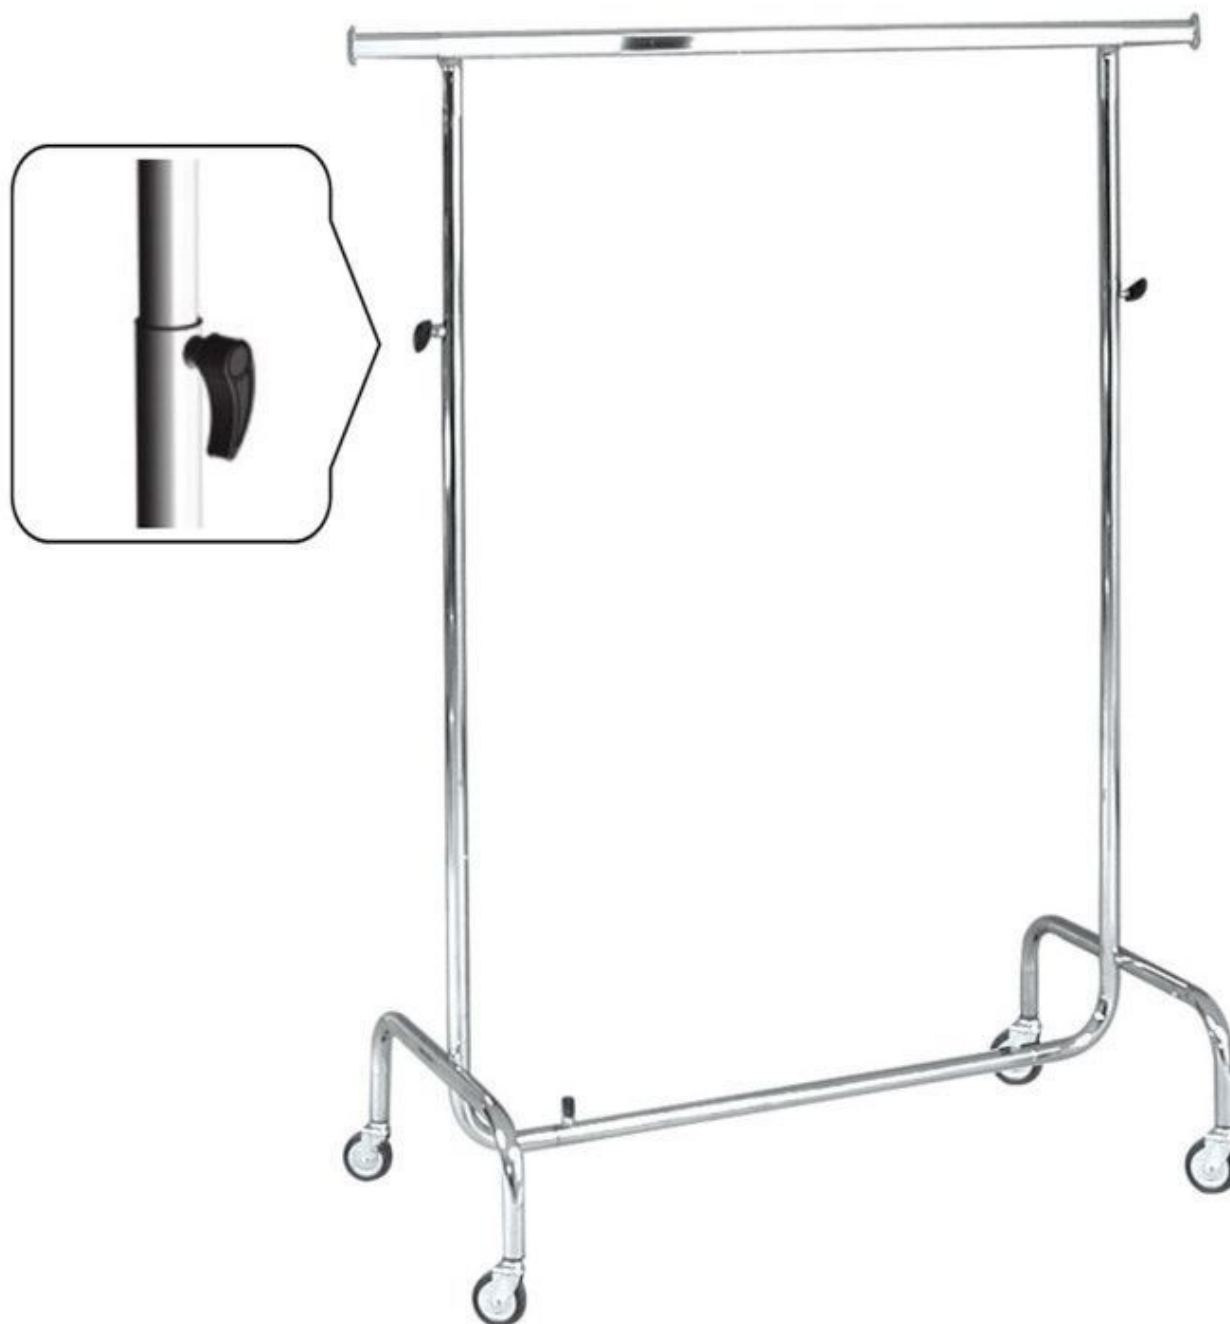

DETAIL

This hanging rails with wheels is ultra strong and has a load capacity of 200 kilos. Easy to assemble or disassemble

DESCRIPTION

This hanging rails with wheels has a round tube and an oval top bar.
Height = 125 - 200 cm
width = min 100 cm Max 170 cm
Depth = 60 cm **Max. supported weight: 70kg**

Chromed Hanging rails with wheels basic

Hanging rails with wheels - Photo n° 1

FEATURES

Brand	Portants shopping
Base	
Fitting	
Color	Metal
Ref	por-met-rou-2396
ID	2396
Delivery schedule	1-5 working days
Category	Hanging rails with wheels
Type	Clothes rails

DETAIL

This hanging rails with wheels is ultra strong and has a load capacity of 200 kilos. Easy to assemble or disassemble

Chromed Hanging rails with wheels basic

Hanging rails with wheels - Photo n° 2

FEATURES

Brand	Portants shopping
Base	
Fitting	
Color	Metal
Ref	por-met-rou-2396
ID	2396
Delivery schedule	1-5 working days
Category	Hanging rails with wheels
Type	Clothes rails

DETAIL

This hanging rails with wheels is ultra strong and has a load capacity of 200 kilos. Easy to assemble or disassemble