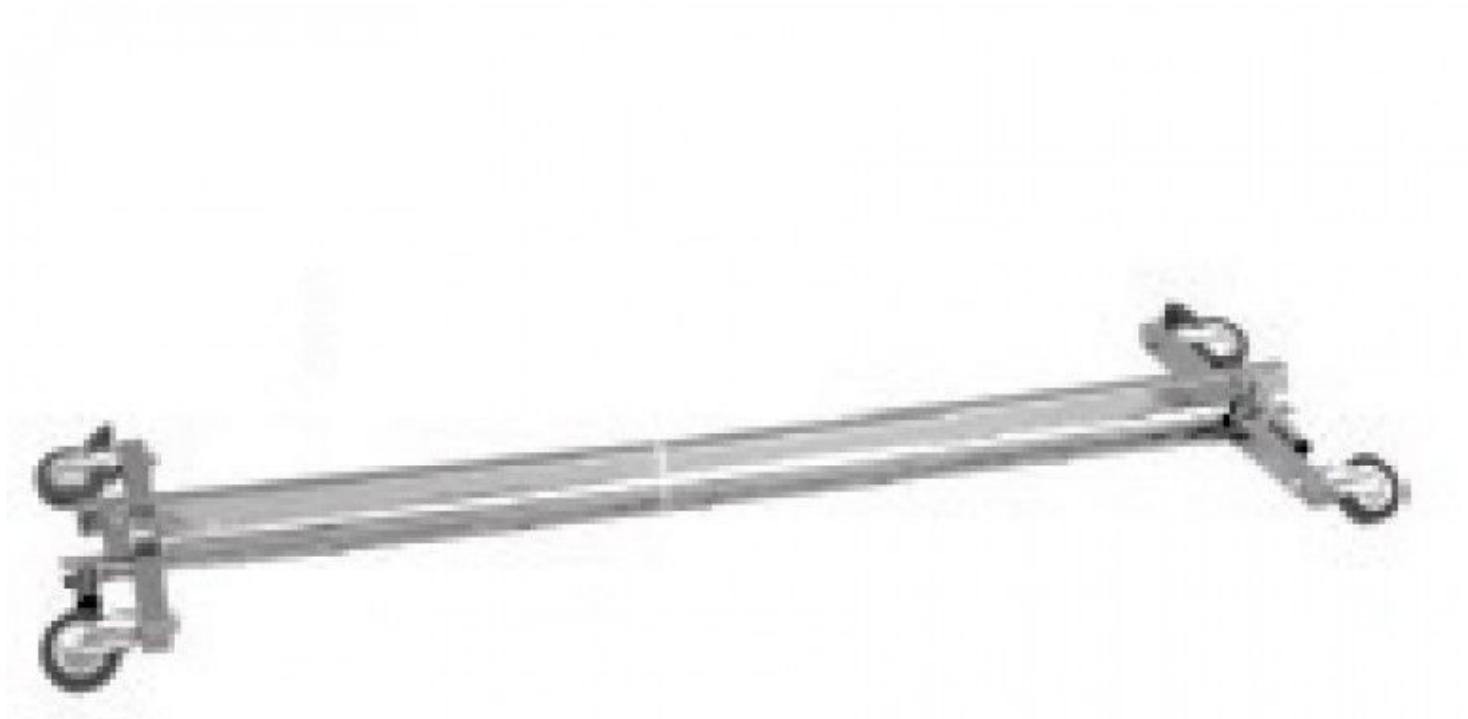

FEATURES

Brand	Portants shopping
Base	
Fitting	
Color	Metal
Ref	por-rou-chr-2386
ID	2386
Delivery schedule	1-5 working days
Category	Hanging rails with wheels
Type	Clothes rails

DETAIL

Chromed clothing rack with wheels 150-220cm
Hanging rails with wheels - Photo n° 3