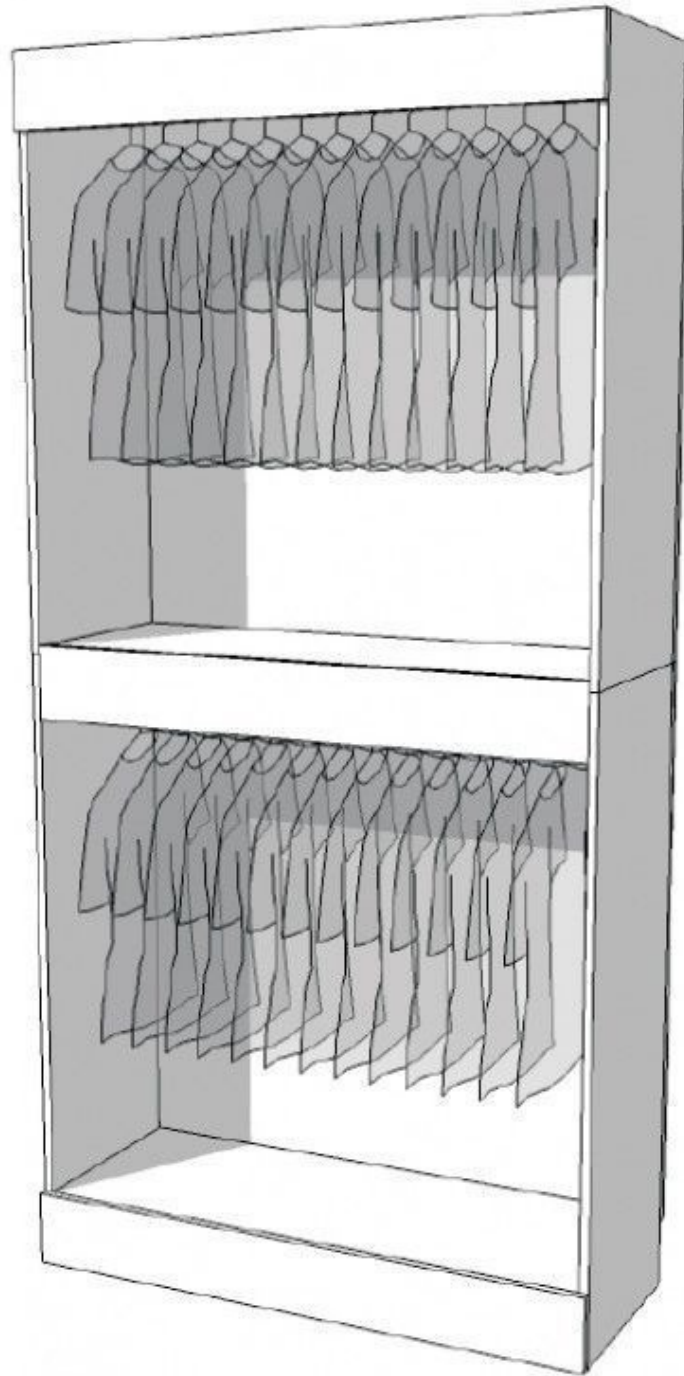

DESCRIPTION

Professional wardrobe for shop
White colour
Finish: brilliant
Characteristic: 2 levels, open dressing
Width 120 cm
Height 245 cm
Depth 468 cm

Wardrobe for store S-R-PR-001-B

Added value for your shop. This is the ideal wardrobe to seduce your customers with your most modern clothing collections.

Added value for your shop. This is the ideal wardrobe to seduce your customers with your most modern clothing collections.

Clothing rail wardrobe - Photo n° 1

FEATURES

Brand	Portants shopping
Base	
Fitting	No fixing
Color	Blanc
Ref	pen-pou-mag-2255
ID	2255
Delivery schedule	4-5 weeks
Category	Clothing rail wardrobe
Type	Clothes rails