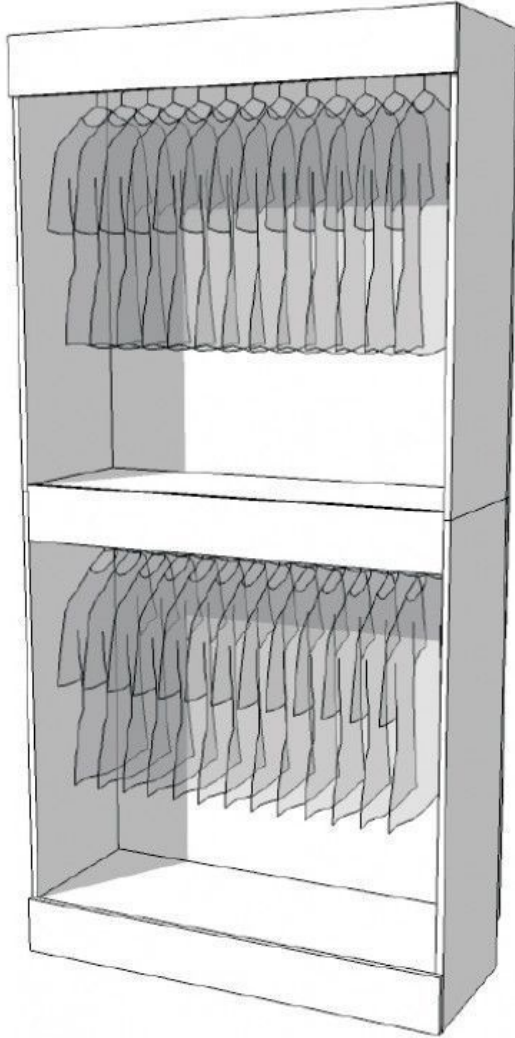

Wardrobe for store S-R-PR-001-B 552.00 €Ex VAT Clothing rail wardrobe

FEATURES

Brand	Portants shopping
Base	
Fitting	No fixing
Color	Blanc
Ref	pen-pou-mag-2255
ID	2255
Delivery schedule	4-5 weeks
Category	Clothing rail wardrobe
Type	Clothes rails

DETAIL

What Mannequins Shopping offers for your shop, gallery or museum: inexpensive, adaptable and quality exhibition stands. Our showcases are made of safety glass for the resistant and protective side. But we also have for small budgets, showcases plexiglass light and practical that are suitable for all shops.

DESCRIPTION

Professional wardrobe for shop
White colour
Finish: brilliant
Characteristic: 2 levels, open dressing
Width 120 cm
Height 245 cm
Depth 468 cm

Wardrobe for store S-R-PR-001-B

Added value for your shop. This is the ideal wardrobe to seduce your customers with your most modern clothing collections.

Added value for your shop. This is the ideal wardrobe to seduce your customers with your most modern clothing collections.

Clothing rail wardrobe - Photo n° 1

FEATURES

Brand	Portants shopping
Base	
Fitting	No fixing
Color	Blanc
Ref	pen-pou-mag-2255
ID	2255
Delivery schedule	4-5 weeks
Category	Clothing rail wardrobe
Type	Clothes rails