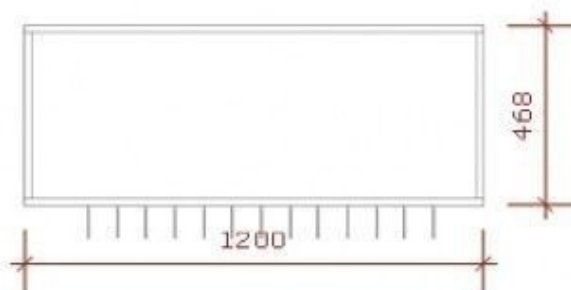

FEATURES

Brand	Portants shopping
Base	No fixing
Fitting	Blanc
Color	pen-pou-mag-2255
Ref	2255
ID	4-5 weeks
Delivery schedule	Clothing rail wardrobe
Category	Clothes rails
Type	

DETAIL

What Mannequins Shopping offers for your shop, gallery or museum: inexpensive, adaptable and quality exhibition stands. Our showcases are made of safety glass for the resistant and protective side. But we also have for small budgets, showcases plexiglass light and practical that are suitable for all shops.