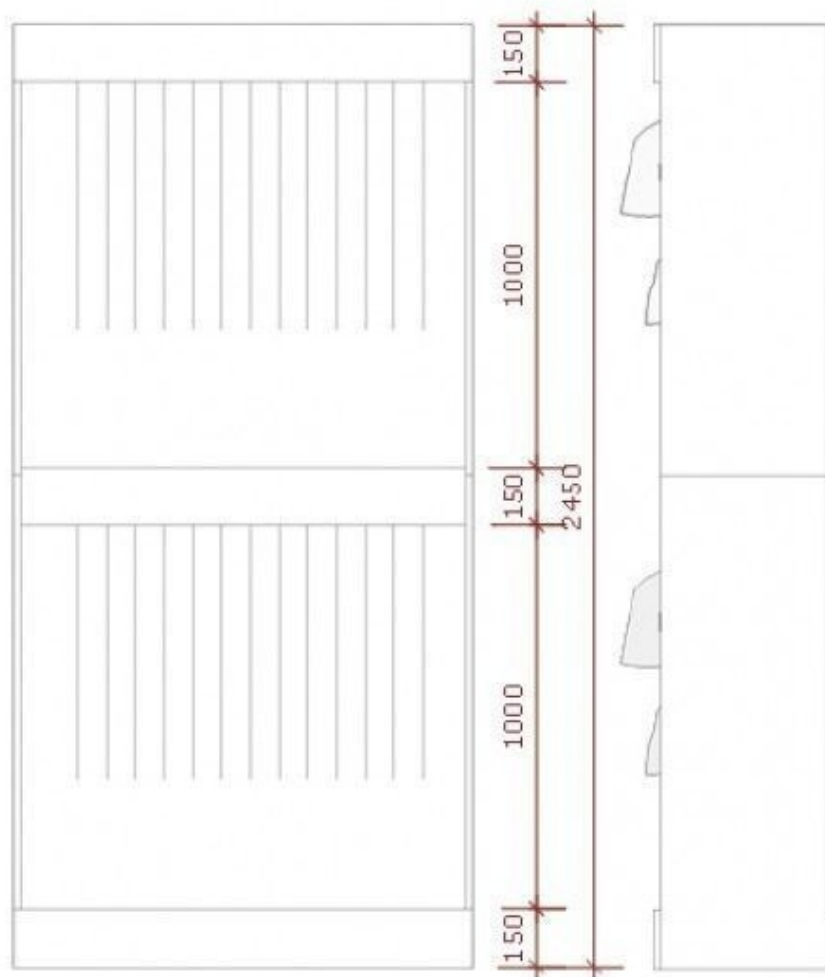

FEATURES

Brand	Portants shopping
Base	No fixing
Fitting	Blanc
Color	pen-pou-mag-2255
Ref	2255
ID	4-5 weeks
Delivery schedule	Clothing rail wardrobe
Category	Clothes rails
Type	

DETAIL

What Mannequins Shopping offers for your shop, gallery or museum: inexpensive, adaptable and quality exhibition stands. Our showcases are made of safety glass for the resistant and protective side. But we also have for small budgets, showcases plexiglass light and practical that are suitable for all shops.