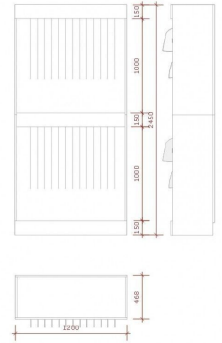

Wardrobe for store S-R-PR-001-B 552.00 €Ex VAT Clothing rail wardrobe

FEATURES

Brand	Portants shopping
Base	
Fitting	No fixing
Color	Blanc
Ref	pen-pou-mag-2255
ID	2255
Delivery schedule	4-5 weeks
Category	Clothing rail wardrobe
Type	Clothes rails

DESCRIPTION

Professional wardrobe for shop
White colour
Finish: brilliant
Characteristic: 2 levels, open dressing
Width 120 cm
Height 245 cm
Depth 468 cm

Wardrobe for store S-R-PR-001-B

Added value for your shop. This is the ideal wardrobe to seduce your customers with your most modern clothing collections.