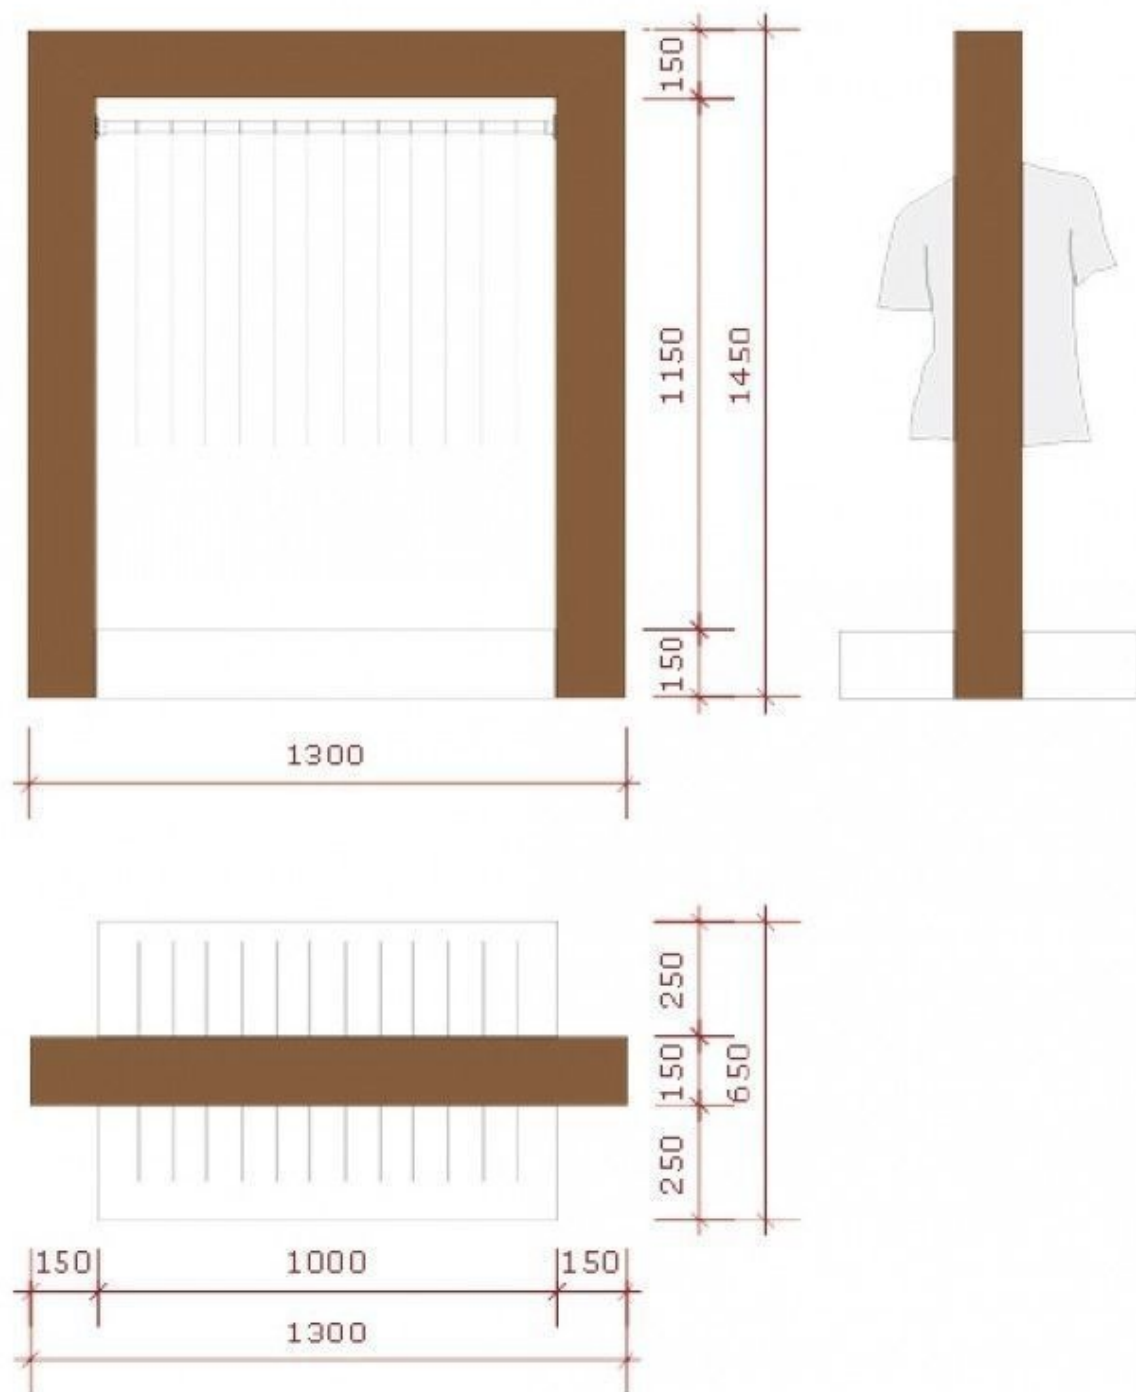

DESCRIPTION

Strong, efficient and modern, this garment is perfect for showcasing your collections. For both small and large stores at an affordable price and for immediate use.

Dimensions:
Width 130 cm
Height 145 cm
Depth 65 cm

Wardrobe Clothing rail bi tone

White colour

write colour
in bold

Clothing rail wardrobe - Photo n° 1

FEATURES

Brand	Portants shopping
Base Fitting Ref ID	por-pen-pro-2271 2271
Delivery schedule	4-5 weeks
Category	Clothing rail wardrobe
Type	Clothes rails

Wardrobe Clothing rail bi tone

Clothing rail wardrobe - Photo n° 2

FEATURES

Brand	Portants shopping
Base Fitting	
Ref ID	por-pen-pro-2271 2271
Delivery schedule	4-5 weeks
Category	Clothing rail wardrobe
Type	Clothes rails