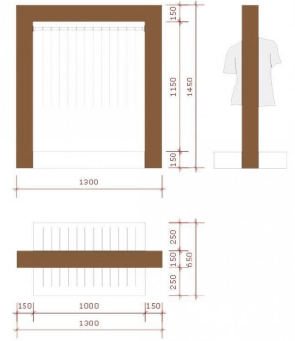

Wardrobe Clothing rail bi tone 1 200.00 €Ex VAT

Clothing rail wardrobe

FEATURES

Brand	Portants shopping
Base	
Fitting	
Ref ID	por-pen-pro-2271
Delivery schedule	2271
Category	4-5 weeks
Type	Clothing rail wardrobe
	Clothes rails

DETAIL

Mannequins Shopping offers all that is necessary for the layout of your stores, from the manikin to your packaging. Several ranges are available in promotions on our portal: presentation mannequins men, women, children, busts and torsos, lighting of shop, hangers and carrying. Your order prepared with care the same day with a delivery time of 3 to 5 working days.

DESCRIPTION

Strong, efficient and modern, this garment is perfect for showcasing your collections. For both small and large stores at an affordable price and for immediate use.

Dimensions:
Width 130 cm
Height 145 cm
Depth 65 cm

Wardrobe Clothing rail bi tone

White colour

write colour
in bold

Clothing rail wardrobe - Photo n° 1

FEATURES

Brand	Portants shopping
Base Fitting Ref ID	por-pen-pro-2271 2271
Delivery schedule	4-5 weeks
Category	Clothing rail wardrobe
Type	Clothes rails