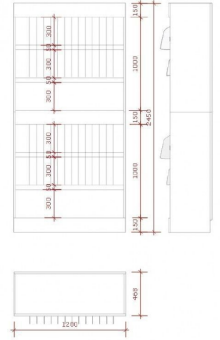

Profesional wardrobe S-R-PR-001-A 760.00 €Ex VAT Clothing rail wardrobe

FEATURES

Brand	Mobilier shopping
Base	
Fitting	
Color	Blanc
Ref	arm-pen-pro-2254
ID	2254
Delivery schedule	4-5 weeks
Category	Clothing rail wardrobe
Type	Clothes rails