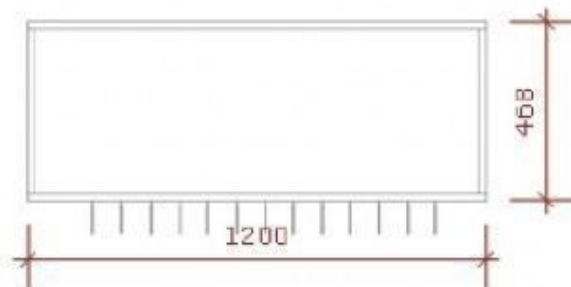

FEATURES

Brand	Mobilier shopping
Base	
Fitting	
Color	Blanc
Ref	arm-pen-pro-2254
ID	2254
Delivery schedule	4-5 weeks
Category	Clothing rail wardrobe
Type	Clothes rails

DETAIL

To set up your business or shop spaces with office equipment that is both practical and modern, our team is at your disposal by email and telephone. Our store equipment will surely appeal to your customers and visitors.

Follow us on social networks!