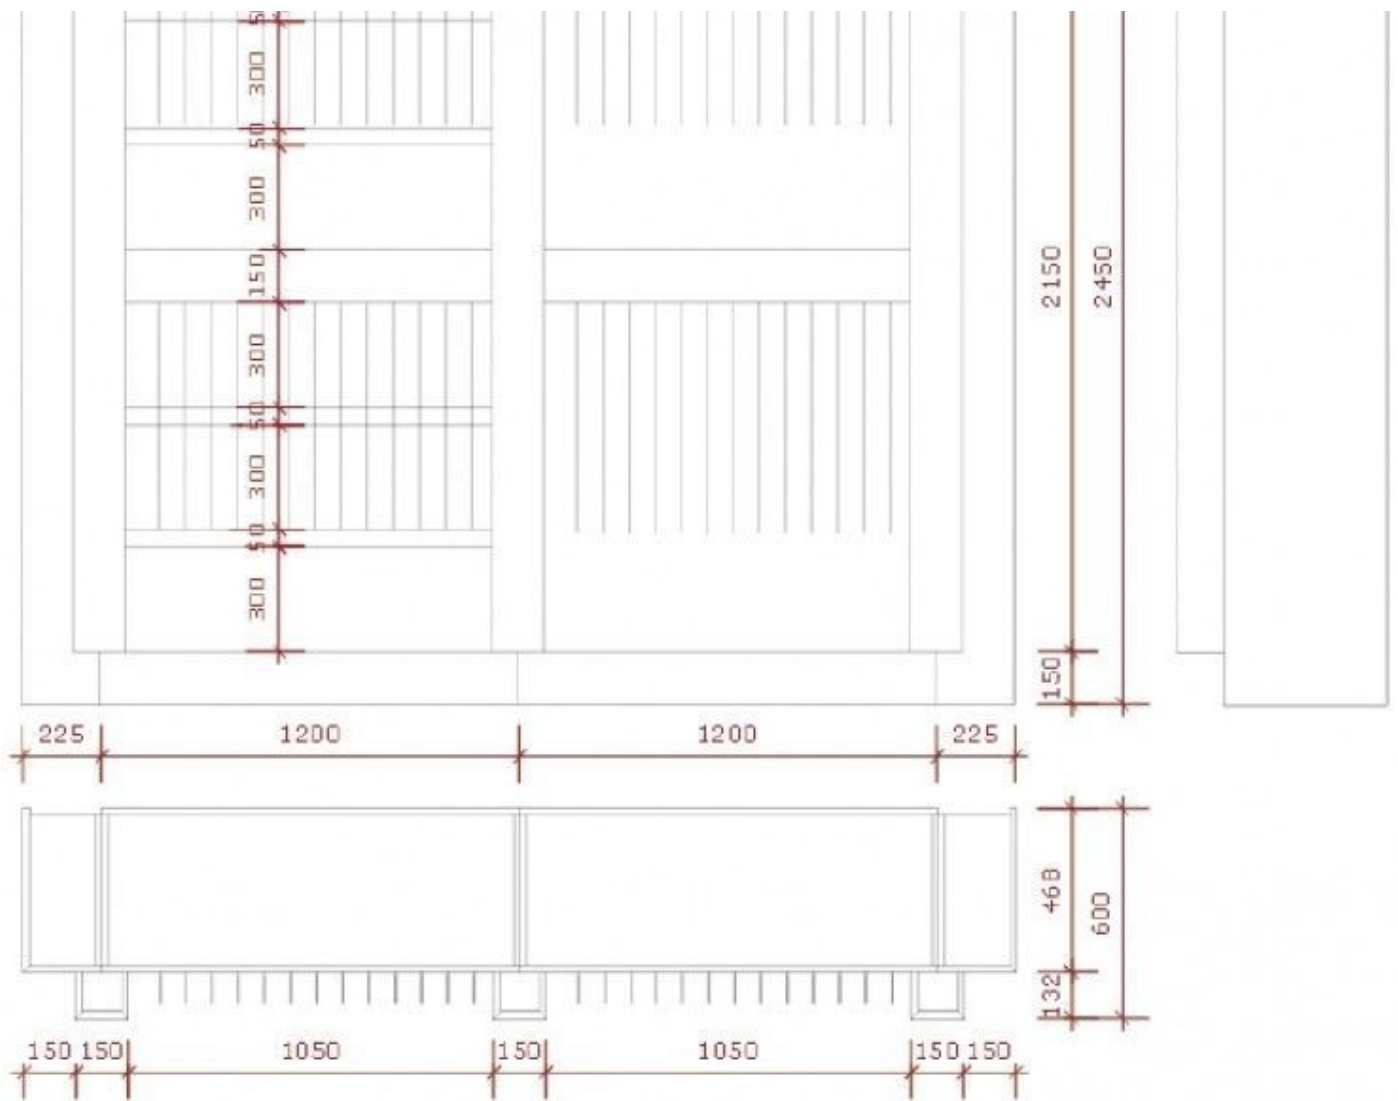

White colour
Finish: Glossy

Size:
Width 785 cm
Height 245 cm
Depth 60 cm

Profesional wardrobe

Depth 60 cm

Clothing rail wardrobe - Photo n° 1

FEATURES

Brand	Mobilier shopping
Base	
Fitting	
Color	Blanc
Ref	pen-pro-2074
ID	2074
Delivery schedule	1-5 working days
Category	Clothing rail wardrobe
Type	Clothes rails

Follow us on social networks!

Profesional wardrobe

Clothing rail wardrobe - Photo n° 5

FEATURES

Brand	Mobilier shopping
Base	
Fitting	
Color	Blanc
Ref	pen-pro-2074
ID	2074
Delivery schedule	1-5 working days
Category	Clothing rail wardrobe
Type	Clothes rails