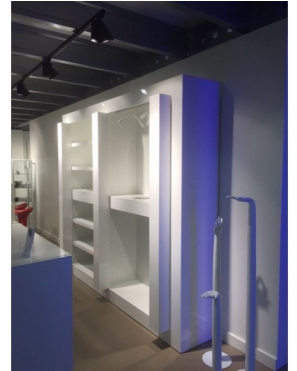

Profesional wardrobe 2 044.00 €Ex VAT
Clothing rail wardrobe

FEATURES

Table with 2 columns: Feature (Brand, Base, Fitting, Color, Ref, ID, Delivery schedule, Category, Type) and Value (Mobilier shopping, Blanc, pen-pro-2074, 2074, 1-5 working days, Clothing rail wardrobe, Clothes rails).

DETAIL

To set up your business or shop spaces with office equipment that is both practical and modern, our team is at your disposal by email and telephone. Our store equipment will surely appeal to your customers and visitors.

Follow us on social networks!

DESCRIPTION

Economical and modern, a wall clothes rack for boutique. Discover fixed and rolling racks and wardrobes for home and shop. Shop at Mannequins Shopping, professionals in store equipment, for fast delivery and guaranteed savings.

White colour
Finish: Glossy

Size:
Width 785 cm
Height 245 cm
Depth 60 cm

Profesional wardrobe