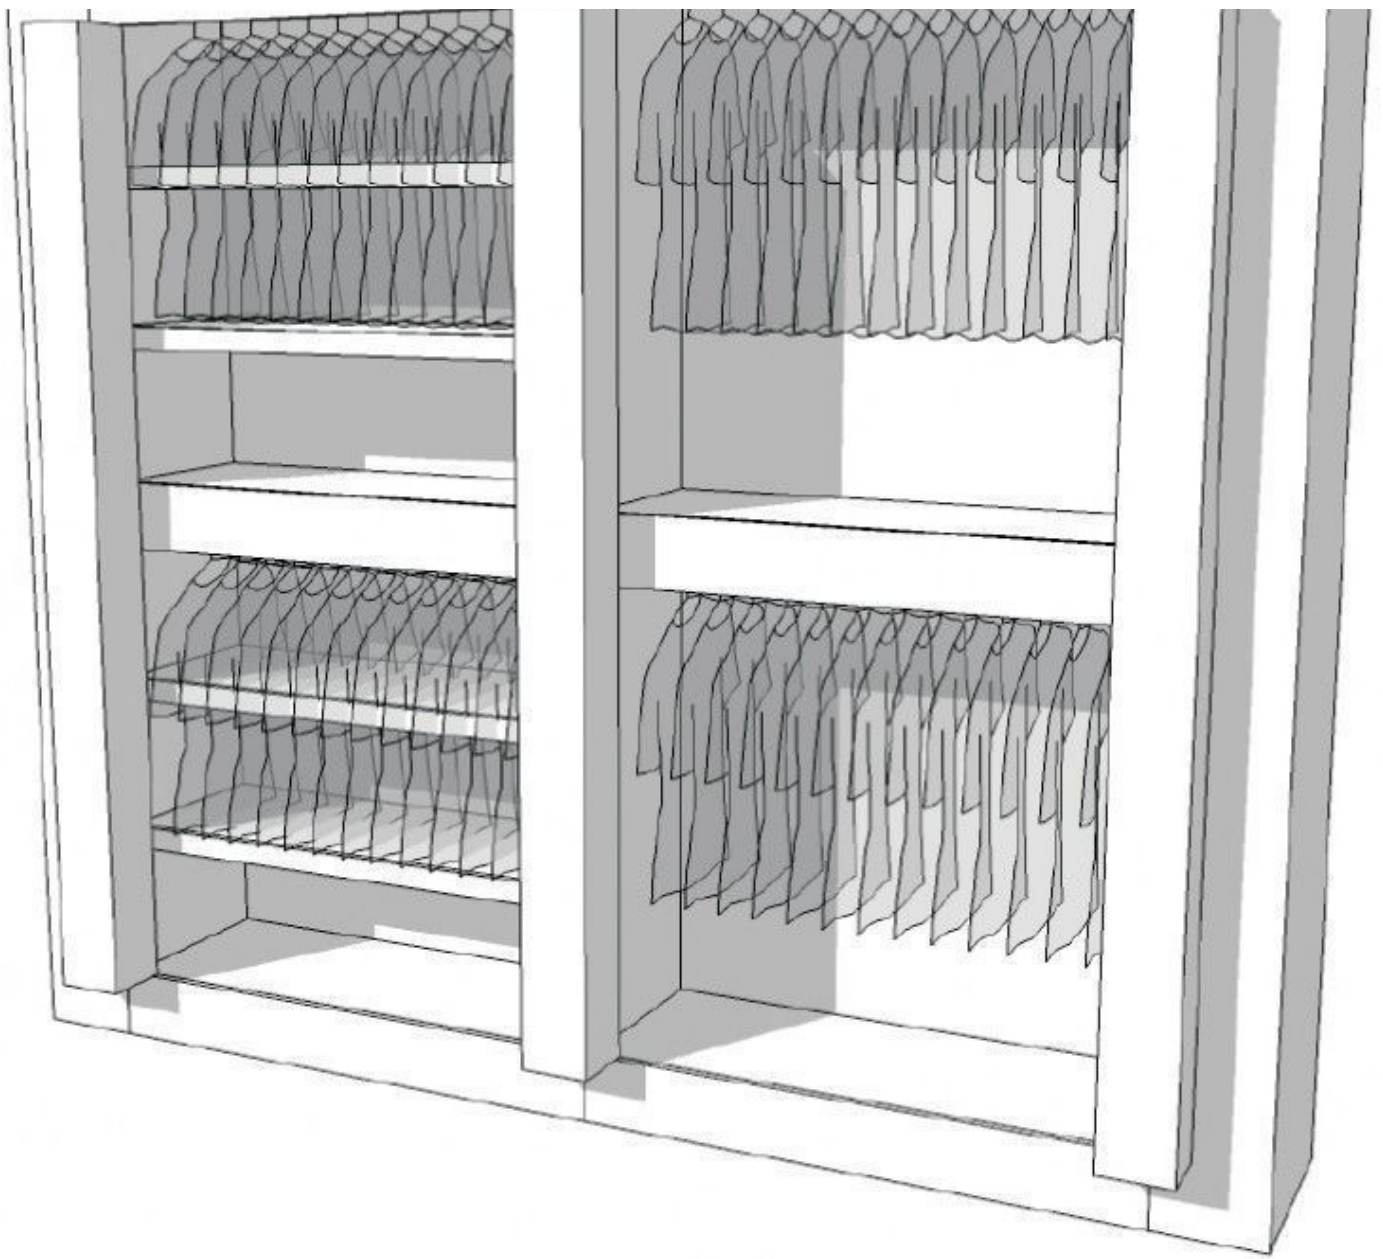

Follow us on social networks!

Profesional wardrobe

Clothing rail wardrobe - Photo n° 4

FEATURES

Brand	Mobilier shopping
Base	
Fitting	
Color	Blanc
Ref	pen-pro-2074
ID	2074
Delivery schedule	1-5 working days
Category	Clothing rail wardrobe
Type	Clothes rails