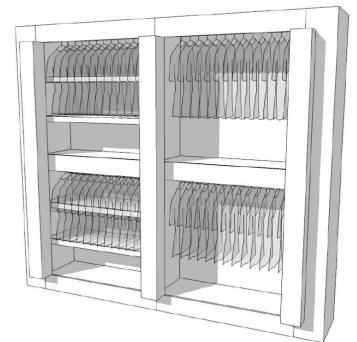

Profesional wardrobe 2 044.00 €Ex VAT
Clothing rail wardrobe

FEATURES

Table with 2 columns: Feature (Brand, Base, Fitting, Color, Ref, ID, Delivery schedule, Category, Type) and Value (Mobilier shopping, Blanc, pen-pro-2074, 2074, 1-5 working days, Clothing rail wardrobe, Clothes rails).

Follow us on social networks!

DESCRIPTION

Economical and modern, a wall clothes rack for boutique. Discover fixed and rolling racks and wardrobes for home and shop. Shop at Mannequins Shopping, professionals in store equipment, for fast delivery and guaranteed savings.

White colour
Finish: Glossy

Size:
Width 785 cm
Height 245 cm
Depth 60 cm

Profesional wardrobe

Depth 60 cm

Clothing rail wardrobe - Photo n° 1

FEATURES

Brand	Mobilier shopping
Base	
Fitting	
Color	Blanc
Ref	pen-pro-2074
ID	2074
Delivery schedule	1-5 working days
Category	Clothing rail wardrobe
Type	Clothes rails