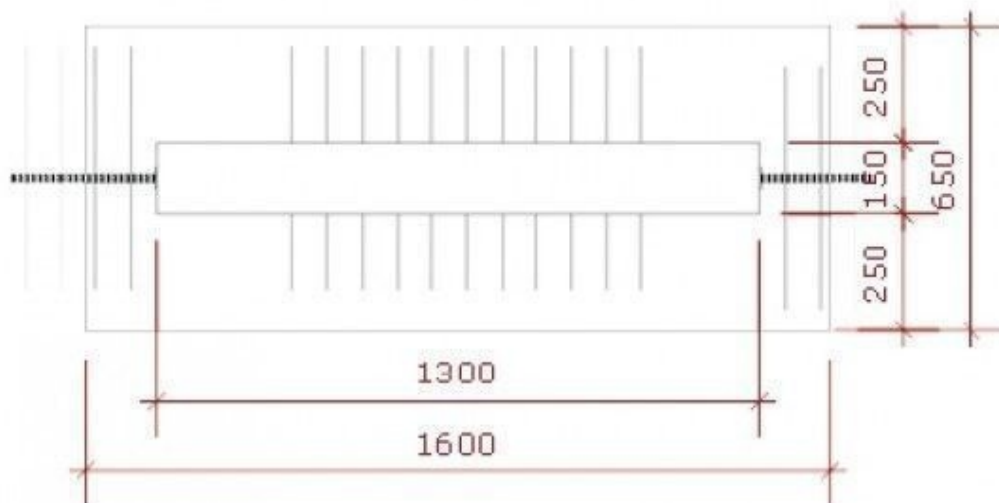

Double wardrobe for store S-R-PR-017

Clothing rail wardrobe - Photo n° 1

FEATURES

Brand	Portants shopping
Base	
Fitting	
Color	Blanc
Ref	dou-pen-vet-2280
ID	2280
Delivery schedule	4-5 weeks
Category	Clothing rail wardrobe
Type	Clothes rails

FEATURES

Brand	Portants shopping
Base	
Fitting	
Color	Blanc
Ref	dou-pen-vet-2280
ID	2280
Delivery schedule	4-5 weeks
Category	Clothing rail wardrobe
Type	Clothes rails

DETAIL

Mannequins Shopping is committed to delivering quickly upon receipt of your order and your payment. Order prepared with care and sent as soon as possible.