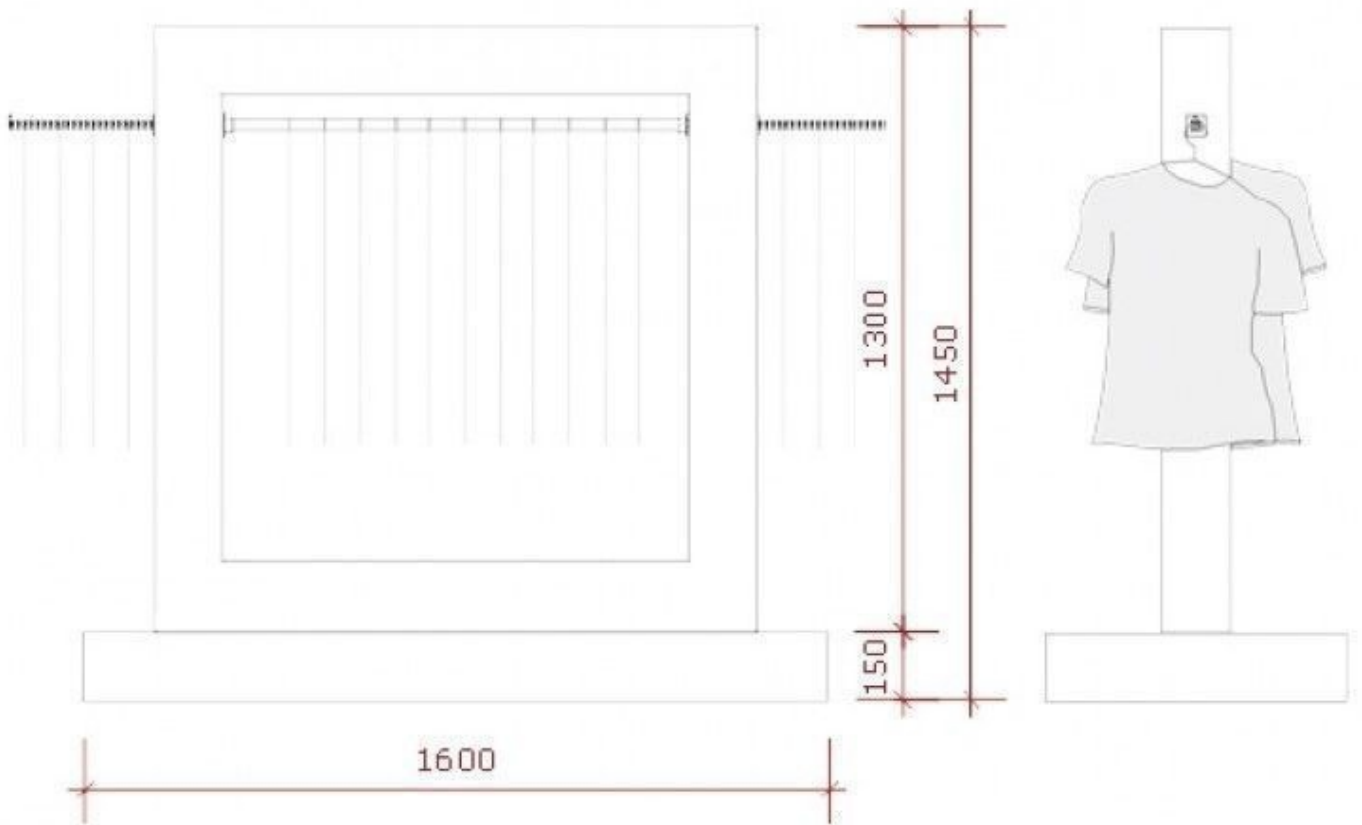

Double wardrobe for store S-R-PR-017

Clothing rail wardrobe - Photo n° 1

FEATURES

Brand	Portants shopping
Base	
Fitting	
Color	Blanc
Ref	dou-pen-vet-2280
ID	2280
Delivery schedule	4-5 weeks
Category	Clothing rail wardrobe
Type	Clothes rails

DETAIL

Mannequins Shopping is committed to delivering quickly upon receipt of your order and your payment.
Order prepared with care and sent as soon as possible.

Double wardrobe for store S-R-PR-017

Clothing rail wardrobe - Photo n° 2

FEATURES

Brand	Portants shopping
Base	
Fitting	
Color	Blanc
Ref	dou-pen-vet-2280
ID	2280
Delivery schedule	4-5 weeks
Category	Clothing rail wardrobe
Type	Clothes rails

DETAIL

Mannequins Shopping is committed to delivering quickly upon receipt of your order and your payment. Order prepared with care and sent as soon as possible.