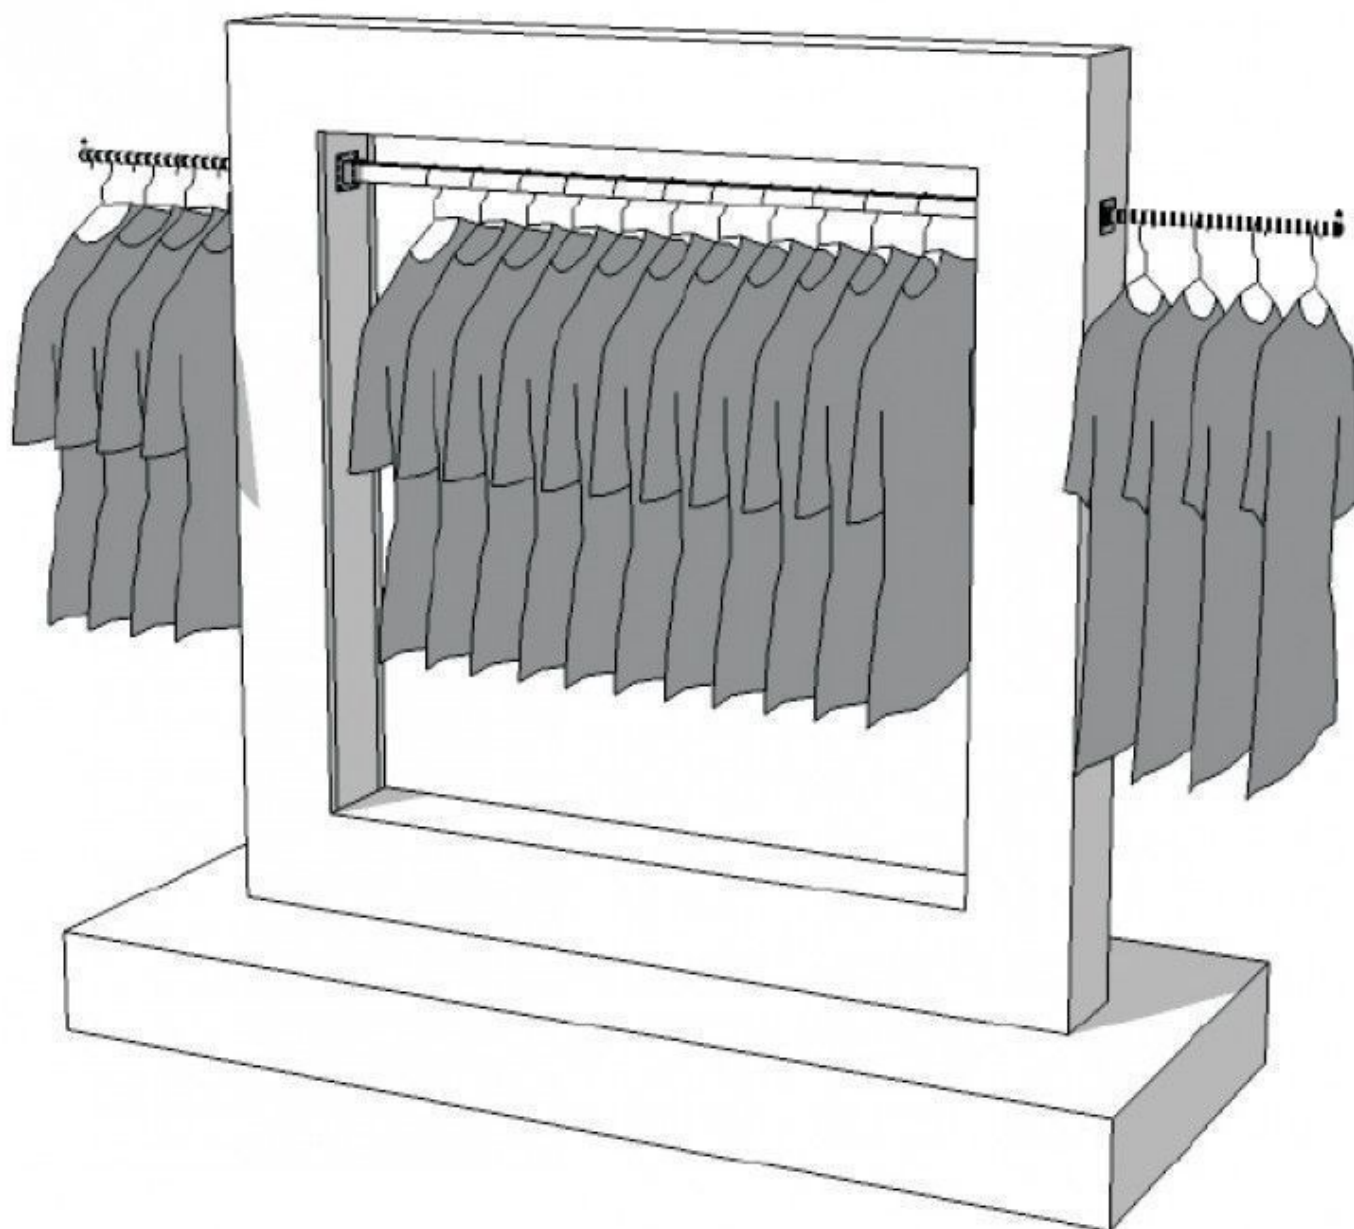

DETAIL

Mannequins Shopping is committed to delivering quickly upon receipt of your order and your payment.
Order prepared with care and sent as soon as possible.

DESCRIPTION

Double wardrobe store in white and shiny color Ideal for highlighting long clothes Moderne wardrobe For an information do not hesitate to contact us

Double wardrobe for store S-R-PR-017

Clothing rail wardrobe - Photo n° 1

FEATURES

Brand	Portants shopping
Base	
Fitting	
Color	Blanc
Ref	dou-pen-vet-2280
ID	2280
Delivery schedule	4-5 weeks
Category	Clothing rail wardrobe
Type	Clothes rails

DETAIL

Mannequins Shopping is committed to delivering quickly upon receipt of your order and your payment.
Order prepared with care and sent as soon as possible.

Double wardrobe for store S-R-PR-017

Clothing rail wardrobe - Photo n° 2

FEATURES

Brand	Portants shopping
Base	
Fitting	
Color	Blanc
Ref	dou-pen-vet-2280
ID	2280
Delivery schedule	4-5 weeks
Category	Clothing rail wardrobe
Type	Clothes rails

DETAIL

Mannequins Shopping is committed to delivering quickly upon receipt of your order and your payment. Order prepared with care and sent as soon as possible.