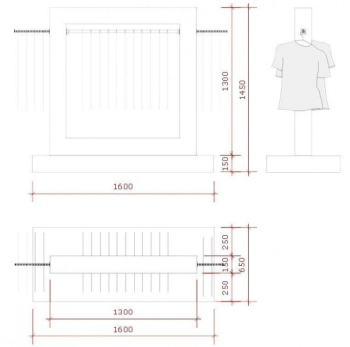

Double wardrobe for store S-R-PR-017 1 670.00 €Ex VAT Clothing rail wardrobe

FEATURES

Brand	Portants shopping
Base	
Fitting	
Color	Blanc
Ref	dou-pen-vet-2280
ID	2280
Delivery schedule	4-5 weeks
Category	Clothing rail wardrobe
Type	Clothes rails

Double wardrobe for store S-R-PR-017

Clothing rail wardrobe - Photo n° 1

FEATURES

Brand	Portants shopping
Base	
Fitting	
Color	Blanc
Ref	dou-pen-vet-2280
ID	2280
Delivery schedule	4-5 weeks
Category	Clothing rail wardrobe
Type	Clothes rails

FEATURES

Brand	Portants shopping
Base	
Fitting	
Color	Blanc
Ref	dou-pen-vet-2280
ID	2280
Delivery schedule	4-5 weeks
Category	Clothing rail wardrobe
Type	Clothes rails

DETAIL

Mannequins Shopping is committed to delivering quickly upon receipt of your order and your payment. Order prepared with care and sent as soon as possible.