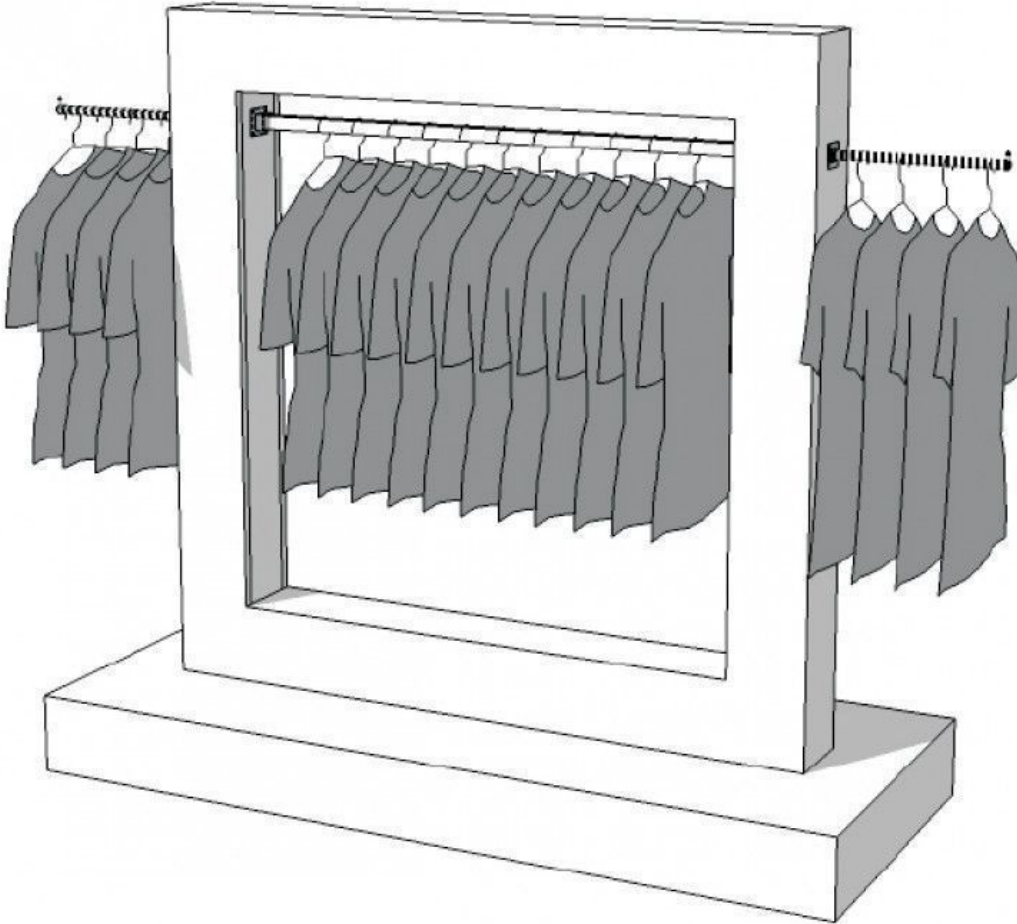

Double wardrobe for store S-R-PR-017 1 670.00 €Ex VAT Clothing rail wardrobe

FEATURES

Brand	Portants shopping
Base	
Fitting	
Color	Blanc
Ref	dou-pen-vet-2280
ID	2280
Delivery schedule	4-5 weeks
Category	Clothing rail wardrobe
Type	Clothes rails

DETAIL

Mannequins Shopping is committed to delivering quickly upon receipt of your order and your payment.
Order prepared with care and sent as soon as possible.

DESCRIPTION

Double wardrobe store in white and shiny color Ideal for highlighting long clothes Moderne wardrobe For an information do not hesitate to contact us

Double wardrobe for store S-R-PR-017

Clothing rail wardrobe - Photo n° 1

FEATURES

Brand	Portants shopping
Base	
Fitting	
Color	Blanc
Ref	dou-pen-vet-2280
ID	2280
Delivery schedule	4-5 weeks
Category	Clothing rail wardrobe
Type	Clothes rails

FEATURES

Brand	Portants shopping
Base	
Fitting	
Color	Blanc
Ref	dou-pen-vet-2280
ID	2280
Delivery schedule	4-5 weeks
Category	Clothing rail wardrobe
Type	Clothes rails

DETAIL

Mannequins Shopping is committed to delivering quickly upon receipt of your order and your payment. Order prepared with care and sent as soon as possible.