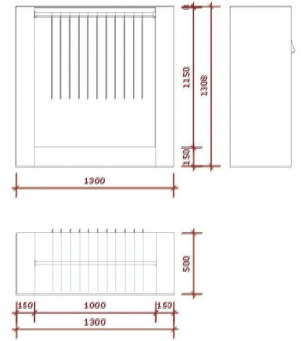

Clothing rail wardrobe S-R-PRS-001 1 573.00 €Ex VAT

Clothing rail wardrobe

FEATURES

Brand	Portants shopping
Base	
Fitting	No fixing
Color	Blanc
Ref	pen-mag-2263
ID	2263
Delivery schedule	4-5 weeks
Category	Clothing rail wardrobe
Type	Clothes rails

FEATURES

Brand	Portants shopping
Base	
Fitting	No fixing
Color	Blanc
Ref	pen-mag-2263
ID	2263
Delivery schedule	4-5 weeks
Category	Clothing rail wardrobe
Type	Clothes rails

DETAIL

High quality mannequins. Light but strong, space-saving for your storefronts. Do not hesitate to contact us for more details on our store equipment. We deliver quickly in France and Europe thanks to our many partners: 3 to 5 working days.