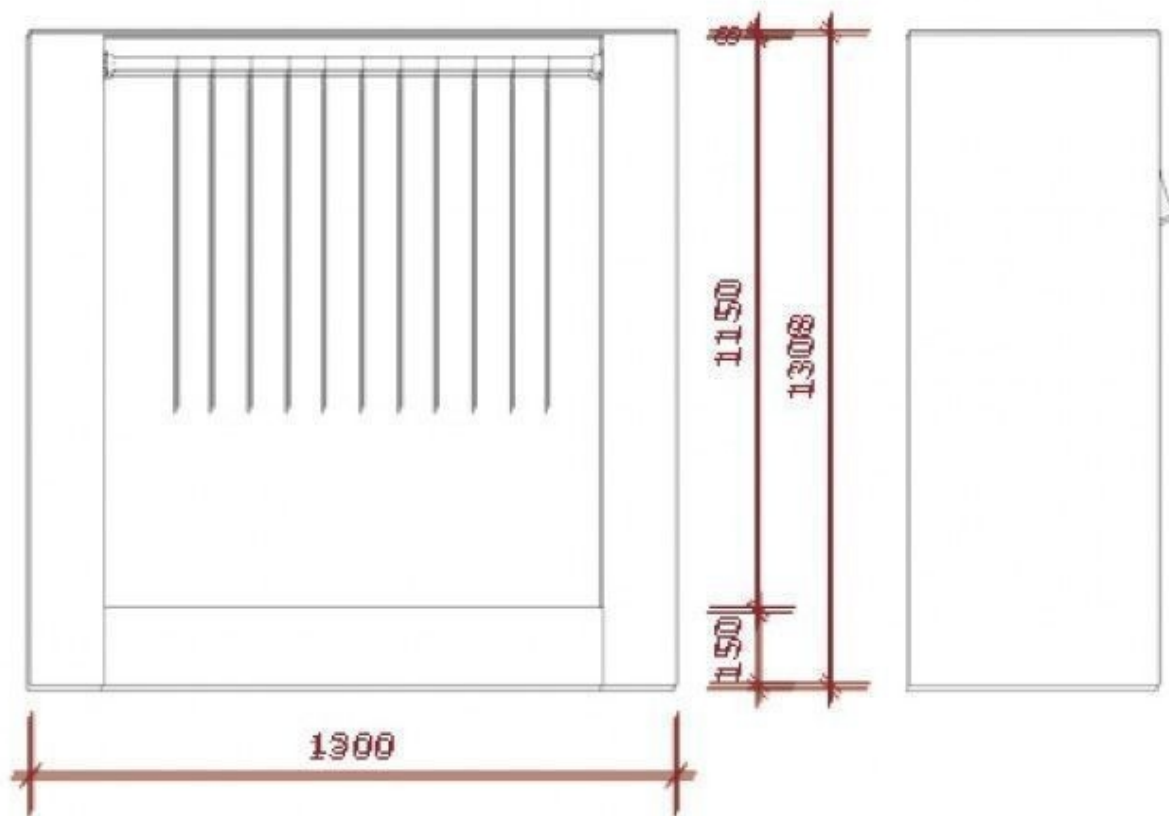

FEATURES

Brand	Portants shopping
Base	
Fitting	No fixing
Color	Blanc
Ref	pen-mag-2263
ID	2263
Delivery schedule	4-5 weeks
Category	Clothing rail wardrobe
Type	Clothes rails

DETAIL

High quality mannequins. Light but strong, space-saving for your storefronts. Do not hesitate to contact us for more details on our store equipment. We deliver quickly in France and Europe thanks to our many partners: 3 to 5 working days.

Get a simple and easy follow-up of your order after your order.

Clothing rail wardrobe S-R-PRS-001

Clothing rail wardrobe - Photo n° 2

FEATURES

Brand	Portants shopping
Base	
Fitting	No fixing
Color	Blanc
Ref	pen-mag-2263
ID	2263
Delivery schedule	4-5 weeks
Category	Clothing rail wardrobe
Type	Clothes rails