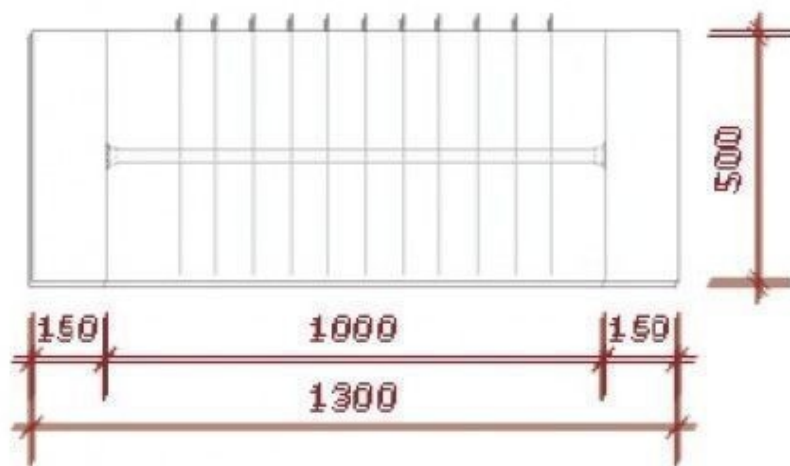

FEATURES

Brand	Portants shopping
Base	
Fitting	No fixing
Color	Blanc
Ref	pen-mag-2263
ID	2263
Delivery schedule	4-5 weeks
Category	Clothing rail wardrobe
Type	Clothes rails

DETAIL

High quality mannequins. Light but strong, space-saving for your storefronts. Do not hesitate to contact us for more details on our store equipment. We deliver quickly in France and Europe thanks to our many partners: 3 to 5 working days.

Get a simple and easy follow-up of your order after your order.

Clothing rail wardrobe S-R-PRS-001

Clothing rail wardrobe - Photo n° 2

FEATURES

Brand	Portants shopping
Base	
Fitting	No fixing
Color	Blanc
Ref	pen-mag-2263
ID	2263
Delivery schedule	4-5 weeks
Category	Clothing rail wardrobe
Type	Clothes rails