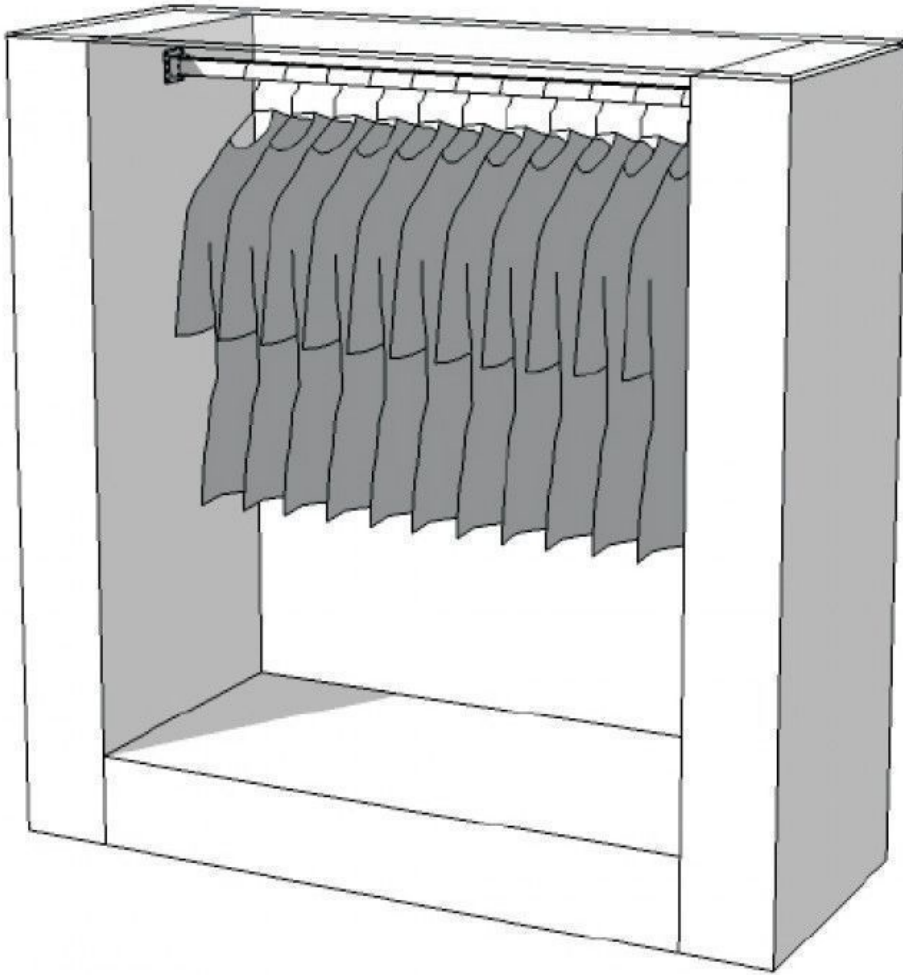

Clothing rail wardrobe S-R-PRS-001 1 573.00 €Ex VAT

Clothing rail wardrobe

FEATURES

Brand	Portants shopping
Base	
Fitting	No fixing
Color	Blanc
Ref	pen-mag-2263
ID	2263
Delivery schedule	4-5 weeks
Category	Clothing rail wardrobe
Type	Clothes rails

DETAIL

High quality mannequins. Light but strong, space-saving for your storefronts. Do not hesitate to contact us for more details on our store equipment. We deliver quickly in France and Europe thanks to our many partners: 3 to 5 working days. Get a simple and easy follow-up of your order after your order.

DESCRIPTION

Very bright white coat rack with a glass plate This bearing is without fixing Discreet and modern this is ideal for any type of clothing

Clothing rail wardrobe S-R-PRS-001

Clothing rail wardrobe - Photo n° 1

FEATURES

Brand	Portants shopping
Base	
Fitting	No fixing
Color	Blanc
Ref	pen-mag-2263
ID	2263
Delivery schedule	4-5 weeks
Category	Clothing rail wardrobe
Type	Clothes rails

DETAIL

High quality mannequins. Light but strong, space-saving for your storefronts. Do not hesitate to contact us for more details on our store equipment. We deliver quickly in France and Europe thanks to our many partners: 3 to 5 working days.