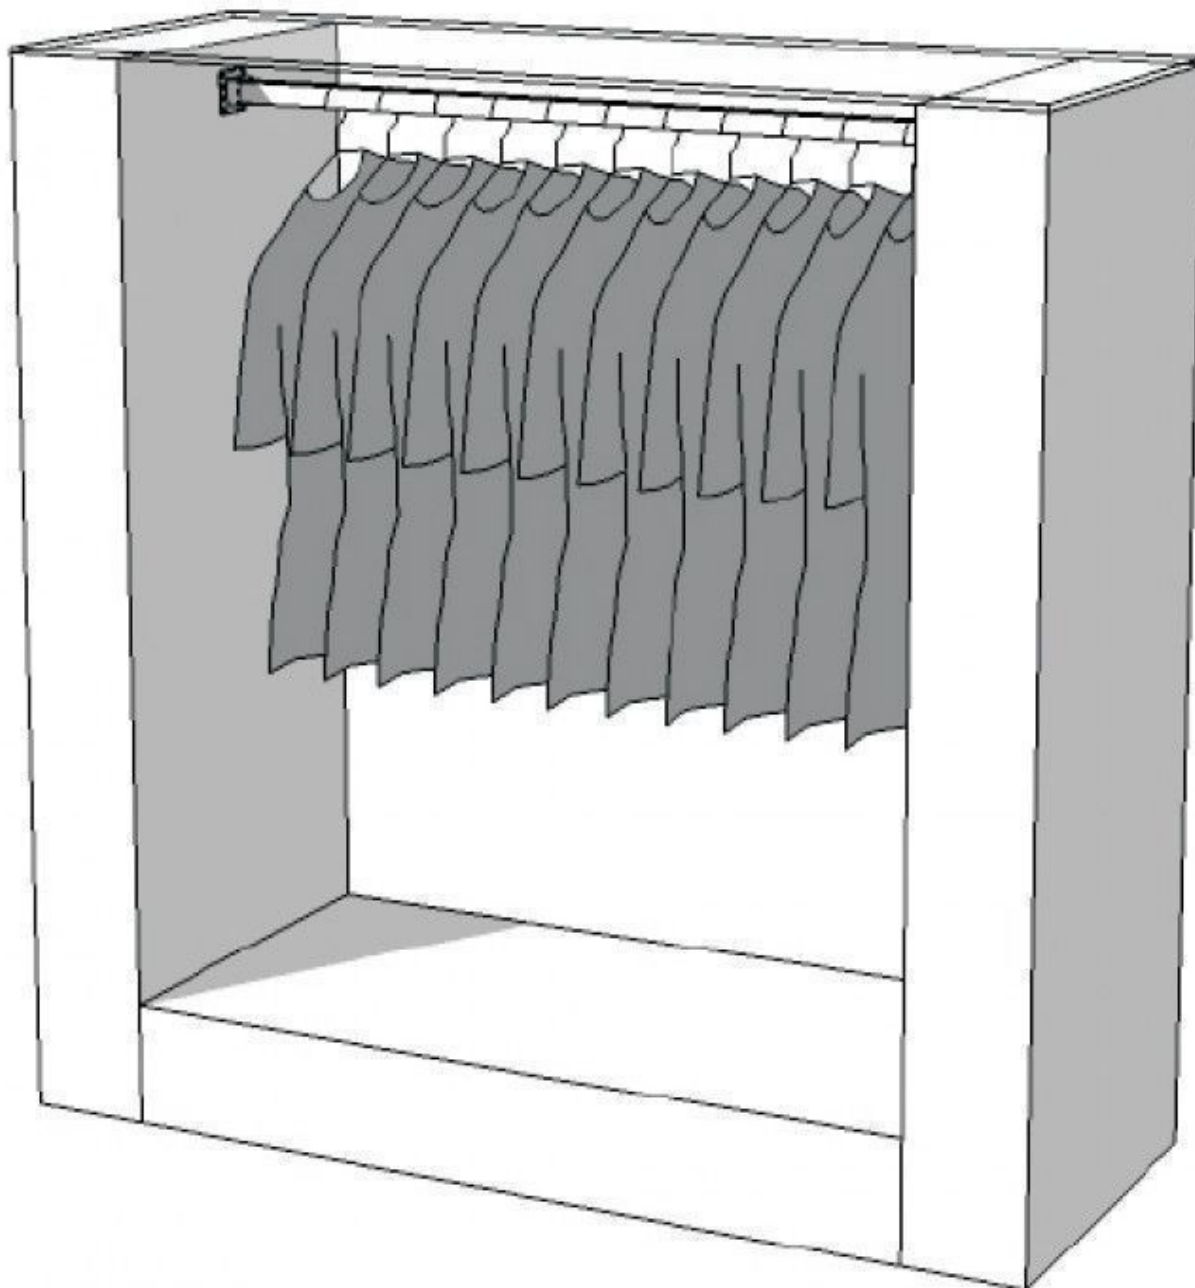

Clothing rail wardrobe S-R-PRS-001 1 573.00 €Ex VAT

Clothing rail wardrobe

FEATURES

Brand	Portants shopping
Base	
Fitting	No fixing
Color	Blanc
Ref	pen-mag-2263
ID	2263
Delivery schedule	4-5 weeks
Category	Clothing rail wardrobe
Type	Clothes rails

DETAIL

High quality mannequins. Light but strong, space-saving for your storefronts. Do not hesitate to contact us for more details on our store equipment. We deliver quickly in France and Europe thanks to our many partners: 3 to 5 working days. Get a simple and easy follow-up of your order after your order.

DESCRIPTION

Very bright white coat rack with a glass plate This bearing is without fixing Discreet and modern this is ideal for any type of clothing

Clothing rail wardrobe S-R-PRS-001

Clothing rail wardrobe - Photo n° 1

FEATURES

Brand	Portants shopping
Base	
Fitting	No fixing
Color	Blanc
Ref	pen-mag-2263
ID	2263
Delivery schedule	4-5 weeks
Category	Clothing rail wardrobe
Type	Clothes rails

DETAIL

High quality mannequins. Light but strong, space-saving for your storefronts. Do not hesitate to contact us for more details on our store equipment. We deliver quickly in France and Europe thanks to our many partners: 3 to 5 working days.