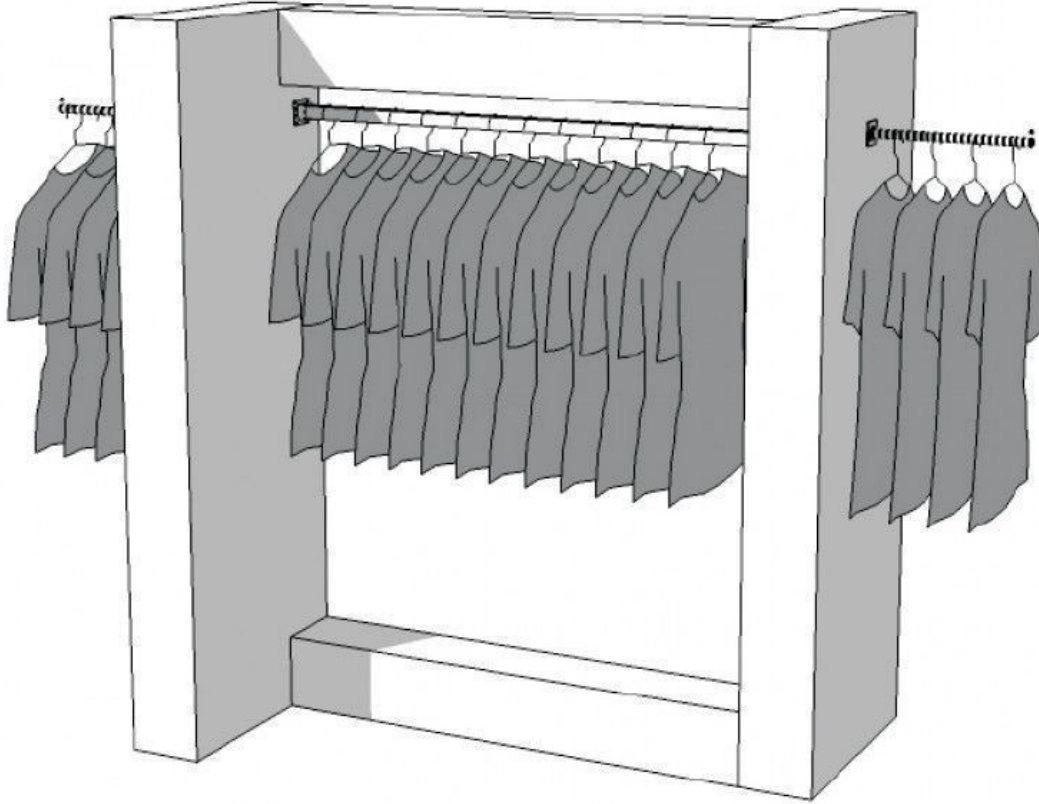

Clothing rail wardrobe S-R-PR-010 1 459.00 €Ex VAT

Clothing rail wardrobe

FEATURES

Brand	Portants shopping
Base	
Fitting	
Color	Blanc
Ref	por-pen-mag-2268
ID	2268
Delivery schedule	4-5 weeks
Category	Clothing rail wardrobe
Type	Clothes rails

DETAIL

High quality mannequins. Light but strong, space-saving for your storefronts. Do not hesitate to contact us for more details on our store equipment. We deliver quickly in France and Europe thanks to our many partners: 3 to 5 working days. Get a follow-up simply and easily after your order.

DESCRIPTION

Wearing very bright white colors. This wardrobe is composed of three spaces to place the items. Modern design

Clothing rail wardrobe S-R-PR-010

Clothing rail wardrobe - Photo n° 1

FEATURES

Brand	Portants shopping
Base	
Fitting	
Color	Blanc
Ref	por-pen-mag-2268
ID	2268
Delivery schedule	4-5 weeks
Category	Clothing rail wardrobe
Type	Clothes rails

Get a follow-up simply and easily after your order.

Clothing rail wardrobe S-R-PR-010

Clothing rail wardrobe - Photo n° 2

FEATURES

Brand	Portants shopping
Base	
Fitting	
Color	Blanc
Ref	por-pen-mag-2268
ID	2268
Delivery schedule	4-5 weeks
Category	Clothing rail wardrobe
Type	Clothes rails