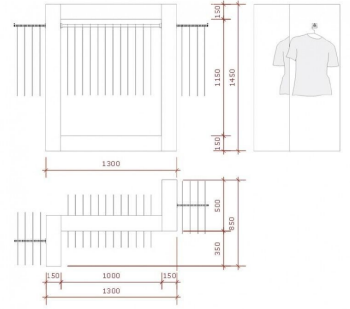

Clothing rail wardrobe S-R-PR-010 1 459.00 €Ex VAT

Clothing rail wardrobe

FEATURES

Brand	Portants shopping
Base	
Fitting	
Color	Blanc
Ref	por-pen-mag-2268
ID	2268
Delivery schedule	4-5 weeks
Category	Clothing rail wardrobe
Type	Clothes rails

DESCRIPTION

Wearing very bright white colors. This wardrobe is composed of three spaces to place the items. Modern design

Clothing rail wardrobe S-R-PR-010

Clothing rail wardrobe - Photo n° 1

FEATURES

Brand	Portants shopping
Base	
Fitting	
Color	Blanc
Ref	por-pen-mag-2268
ID	2268
Delivery schedule	4-5 weeks
Category	Clothing rail wardrobe
Type	Clothes rails

Get a follow-up simply and easily after your order.

Clothing rail wardrobe S-R-PR-010

Clothing rail wardrobe - Photo n° 2

FEATURES

Brand	Portants shopping
Base	
Fitting	
Color	Blanc
Ref	por-pen-mag-2268
ID	2268
Delivery schedule	4-5 weeks
Category	Clothing rail wardrobe
Type	Clothes rails