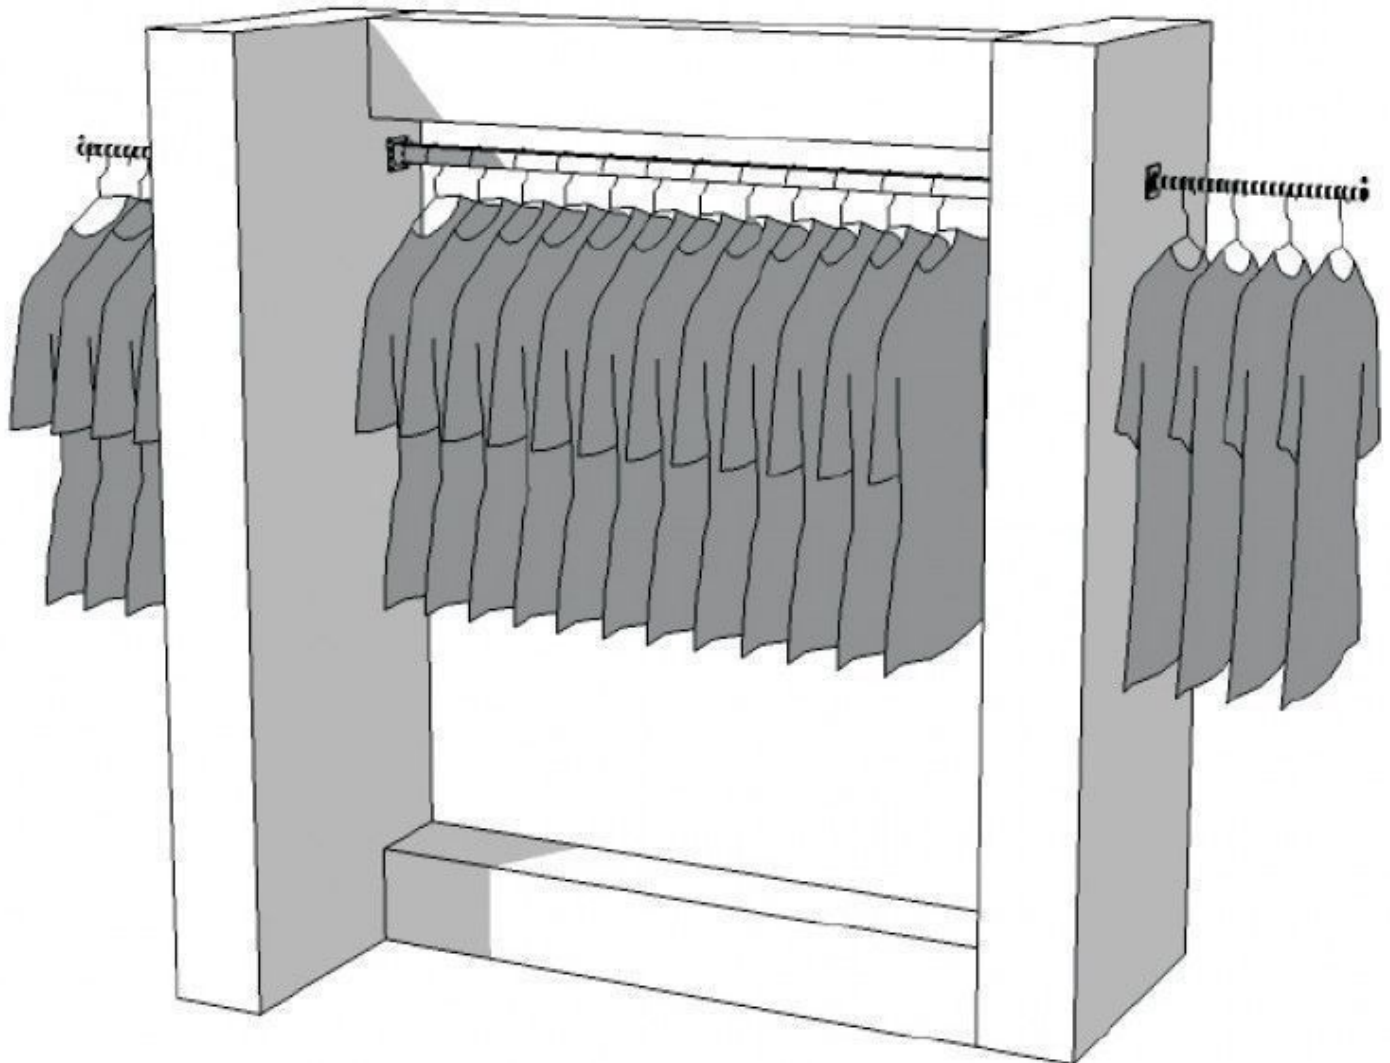

Clothing rail wardrobe S-R-PR-010 1 459.00 €Ex VAT

Clothing rail wardrobe

FEATURES

Brand	Portants shopping
Base	
Fitting	
Color	Blanc
Ref	por-pen-mag-2268
ID	2268
Delivery schedule	4-5 weeks
Category	Clothing rail wardrobe
Type	Clothes rails

DETAIL

High quality mannequins. Light but strong, space-saving for your storefronts. Do not hesitate to contact us for more details on our store equipment. We deliver quickly in France and Europe thanks to our many partners: 3 to 5 working days. Get a follow-up simply and easily after your order.

DESCRIPTION

Wearing very bright white colors. This wardrobe is composed of three spaces to place the items. Modern design

Clothing rail wardrobe S-R-PR-010

Clothing rail wardrobe - Photo n° 1

FEATURES

Brand	Portants shopping
Base	
Fitting	
Color	Blanc
Ref	por-pen-mag-2268
ID	2268
Delivery schedule	4-5 weeks
Category	Clothing rail wardrobe
Type	Clothes rails

Get a follow-up simply and easily after your order.

Clothing rail wardrobe S-R-PR-010

Clothing rail wardrobe - Photo n° 2

FEATURES

Brand	Portants shopping
Base	
Fitting	
Color	Blanc
Ref	por-pen-mag-2268
ID	2268
Delivery schedule	4-5 weeks
Category	Clothing rail wardrobe
Type	Clothes rails