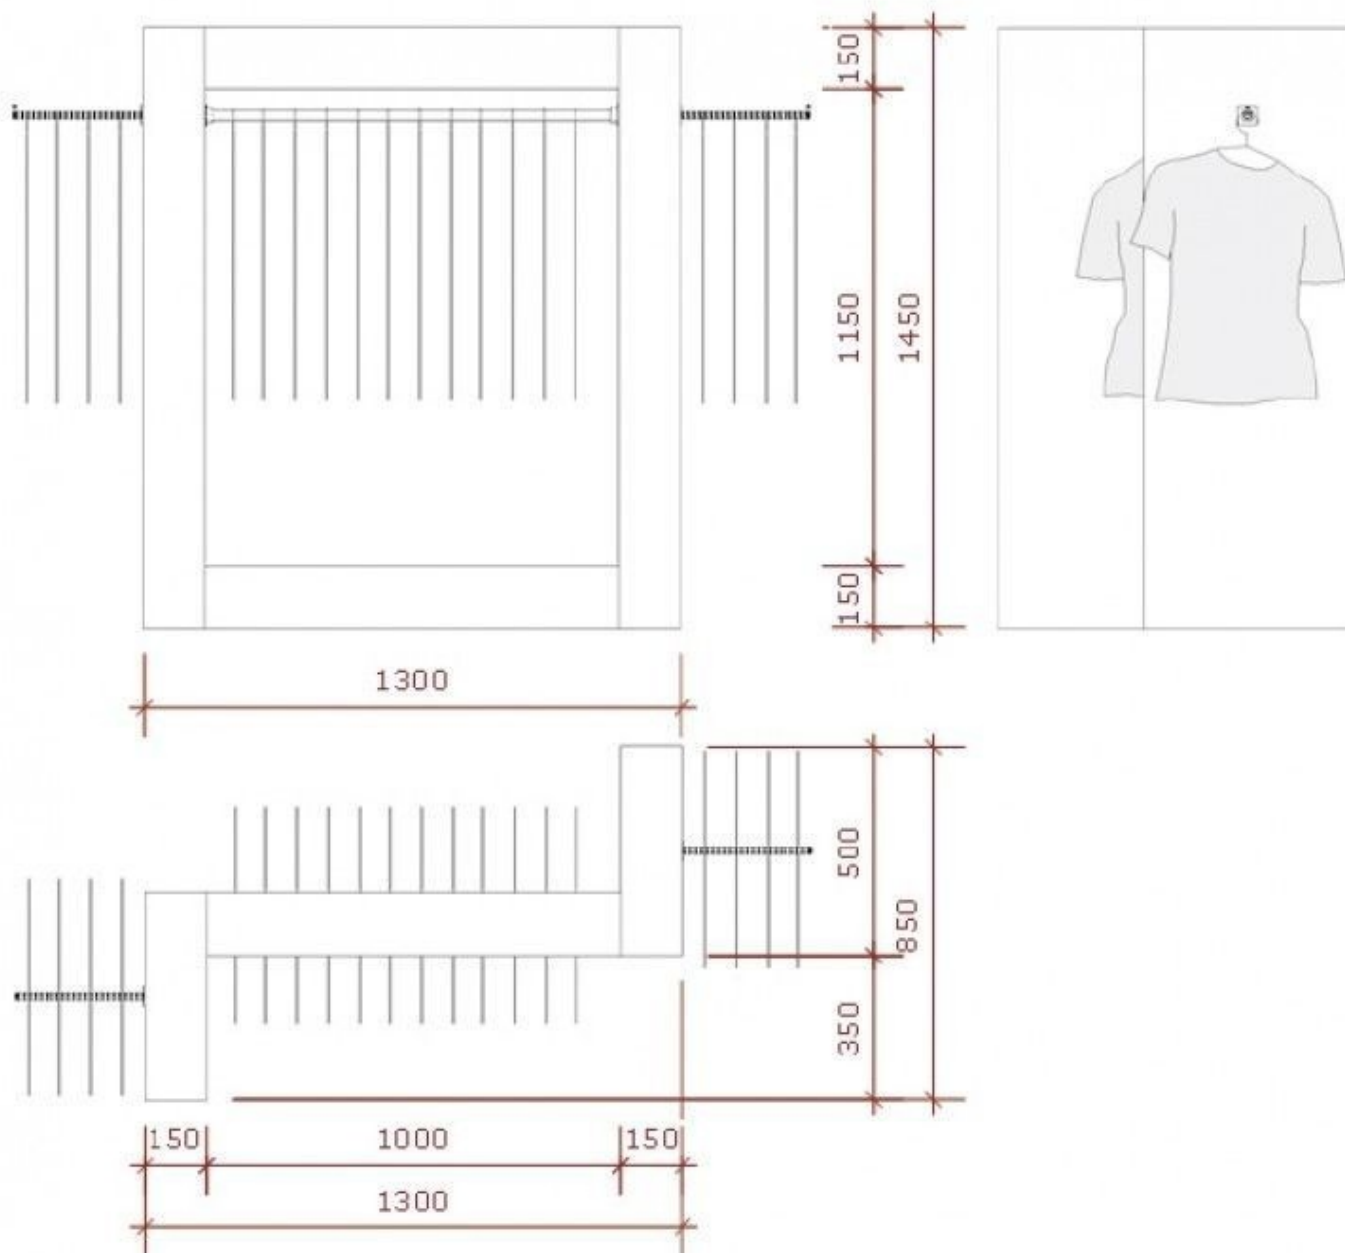

DESCRIPTION

Wearing very bright white colors. This wardrobe is composed of three spaces to place the items. Modern design

Clothing rail wardrobe S-R-PR-010

Clothing rail wardrobe - Photo n° 1

FEATURES

Brand	Portants shopping
Base	
Fitting	
Color	Blanc
Ref	por-pen-mag-2268
ID	2268
Delivery schedule	4-5 weeks
Category	Clothing rail wardrobe
Type	Clothes rails

Get a follow-up simply and easily after your order.

Clothing rail wardrobe S-R-PR-010

Clothing rail wardrobe - Photo n° 2

FEATURES

Brand	Portants shopping
Base	
Fitting	
Color	Blanc
Ref	por-pen-mag-2268
ID	2268
Delivery schedule	4-5 weeks
Category	Clothing rail wardrobe
Type	Clothes rails