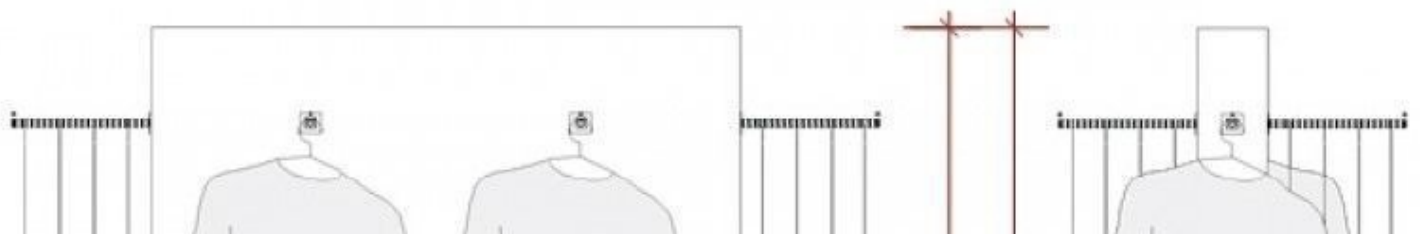

Clothing rail showcase S-R-PR-018

Clothing rail wardrobe - Photo n° 5