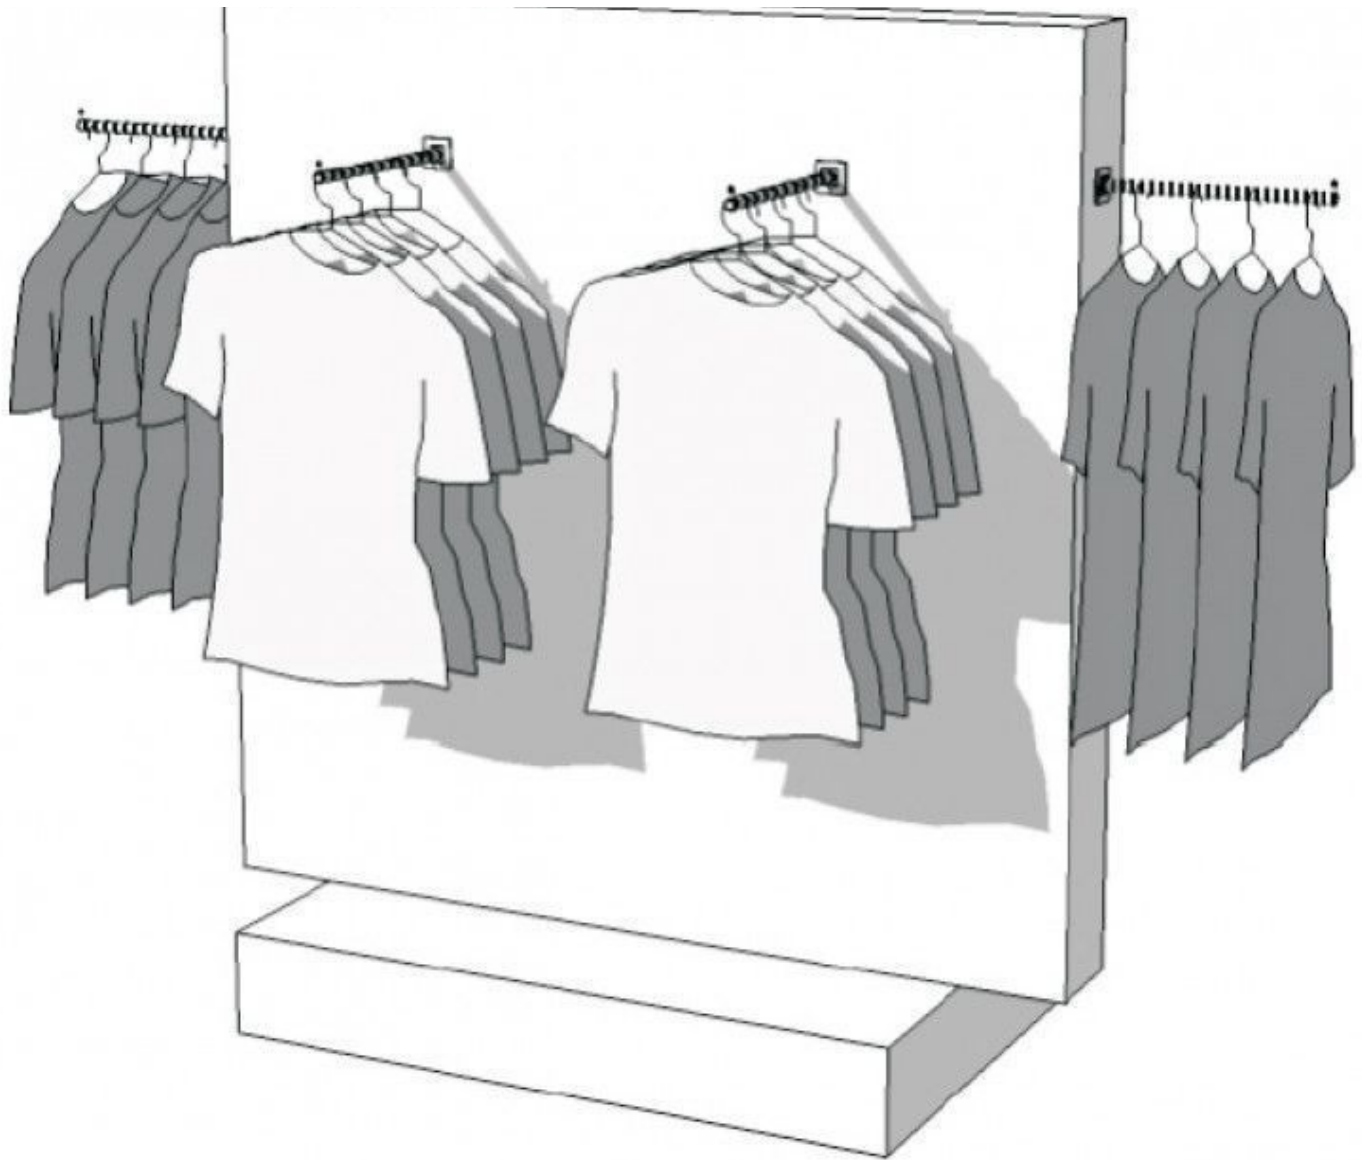

FEATURES

Brand	Presentoirs shopping
Base	
Fitting	
Color	Blanc
Ref	pre-mag-pou-2282
ID	2282
Delivery schedule	1-5 working days
Category	Clothing rail wardrobe
Type	Clothes rails

DETAIL

Together let us prepare the layout of your store: Mannequins Shopping offers various store equipment, from manikin to packaging. Benefit from promotions throughout the year and the tracking of your orders, which are processed the same day, directly after payment of your purchases.

Clothing rail showcase S-R-PR-018

Clothing rail wardrobe - Photo n° 5