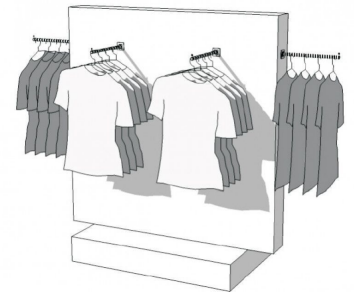

Clothing rail showcase S-R-PR-018 1 471.00 €Ex VAT

Clothing rail wardrobe

FEATURES

Brand	Presentoirs shopping
Base	
Fitting	
Color	Blanc
Ref	pre-mag-pou-2282
ID	2282
Delivery schedule	1-5 working days
Category	Clothing rail wardrobe
Type	Clothes rails

DETAIL

Together let us prepare the layout of your store: Mannequins Shopping offers various store equipment, from manikin to packaging. Benefit from promotions throughout the year and the tracking of your orders, which are processed the same day, directly after payment of your purchases.

DESCRIPTION

Wearing for simple clothes in white and shiny color Simple carrier that can highlight any type of clothing Composed of 5 stems to highlight a maximum of clothing

Clothing rail showcase S-R-PR-018