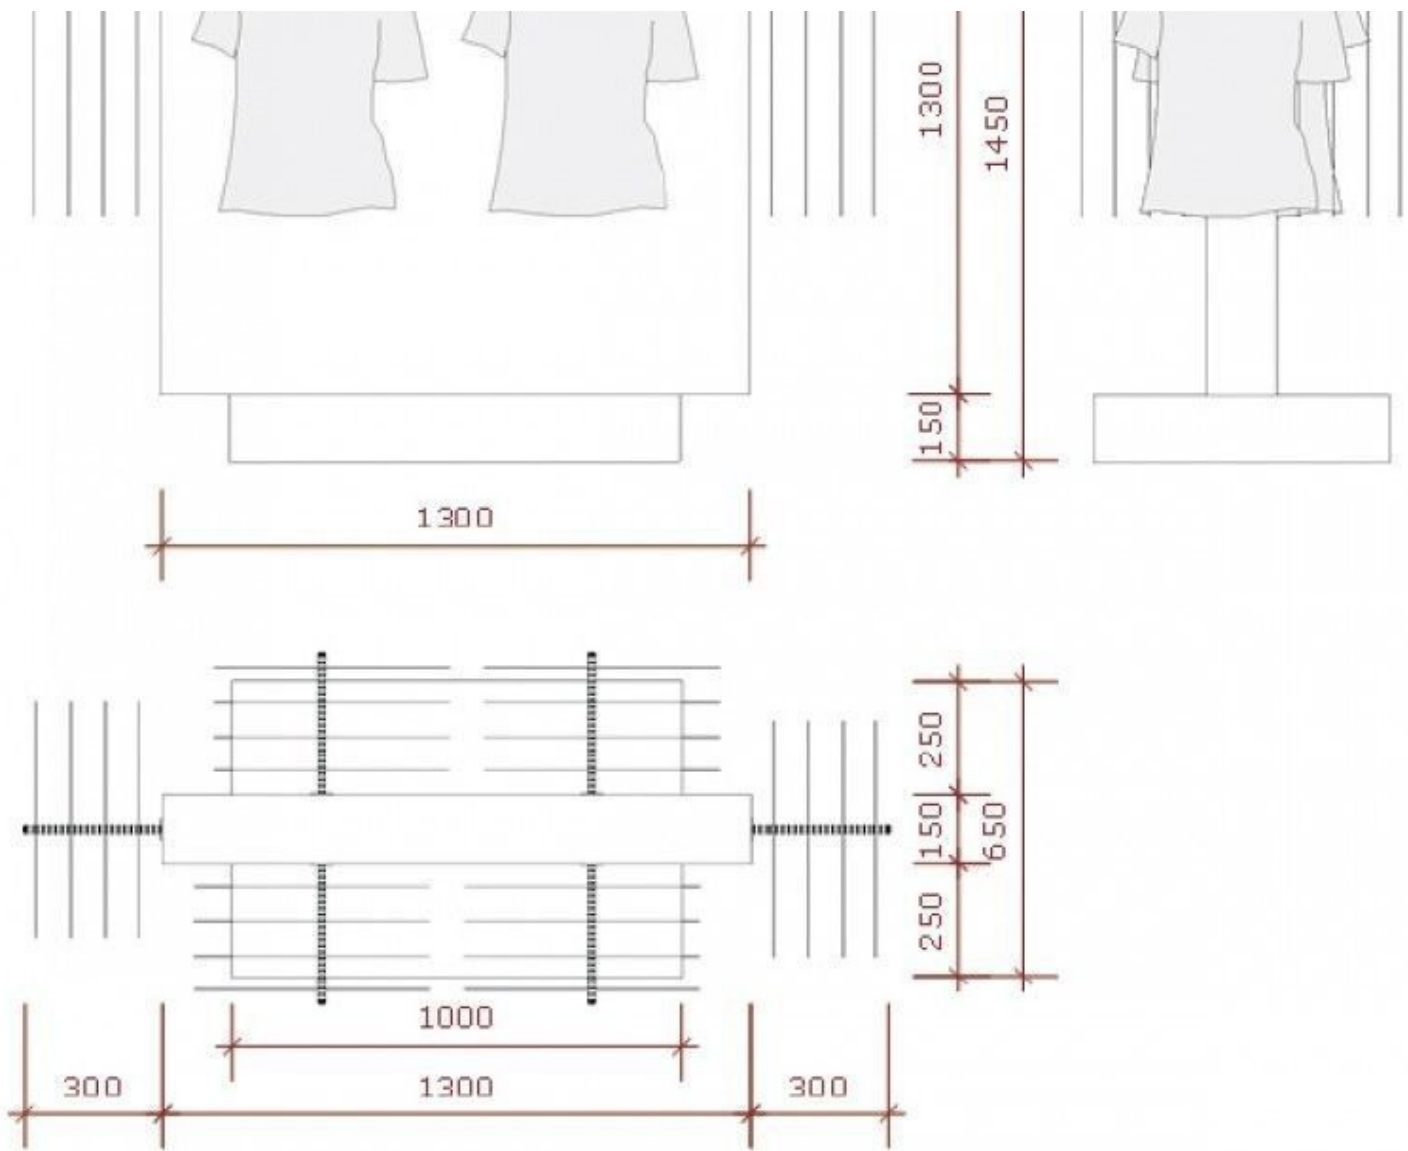

FEATURES

Brand	Presentoirs shopping
Base	
Fitting	
Color	Blanc
Ref	pre-mag-pou-2282
ID	2282
Delivery schedule	1-5 working days
Category	Clothing rail wardrobe
Type	Clothes rails

DETAIL

Together let us prepare the layout of your store: Mannequins Shopping offers various store equipment, from manikin to packaging. Benefit from promotions throughout the year and the tracking of your orders, which are processed the same day, directly after payment of your purchases.